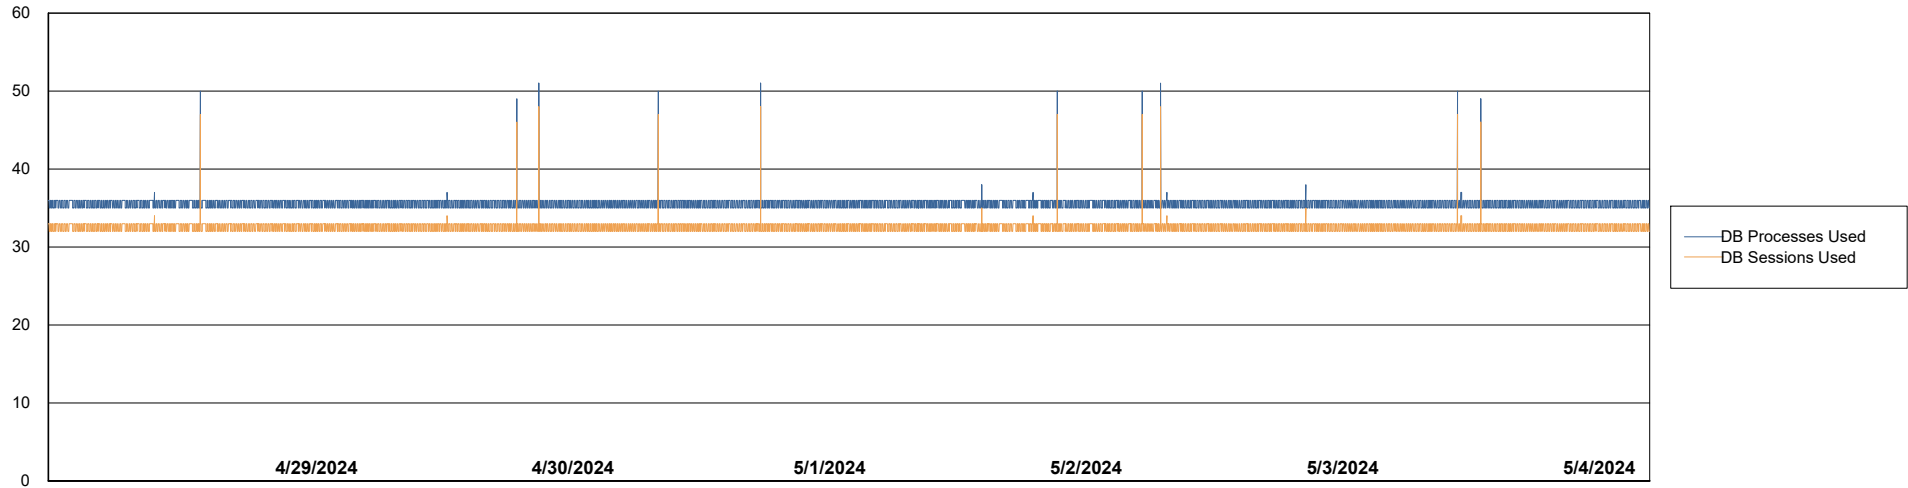

Weekly SLA Customer Report

Customer RFL_Production
Database ID 36

Database Performance RFL_PRD_ABS01_DB

Weekly SLA Customer Report

Customer RFL_Production
Database ID 36

Database Performance RFL_PRD_ABS02_STB_DB

DB Processes Max 1,000

Weekly SLA Customer Report

Customer RFL_Production
 Database ID 36

DATABASE SIZE RFL_PRD_ABS01_DB

Database growth over last month

Database Tablespace RFL_PRD_ABS01_DB

Date	Tablespace Name	Filesize (Gb)	Usedsize (Gb)	Percentage free
5/4/2024	ABSDATA	93	78	16
	INDX	224	179	20
5/3/2024	ABSDATA	93	78	16
	INDX	224	179	20
5/2/2024	ABSDATA	93	78	16
	INDX	224	179	20
5/1/2024	ABSDATA	93	78	16
	INDX	224	179	20
4/30/2024	ABSDATA	93	78	17
	INDX	224	179	20
4/29/2024	ABSDATA	93	78	17
	INDX	224	179	20
4/28/2024	ABSDATA	93	78	17
	INDX	224	179	20