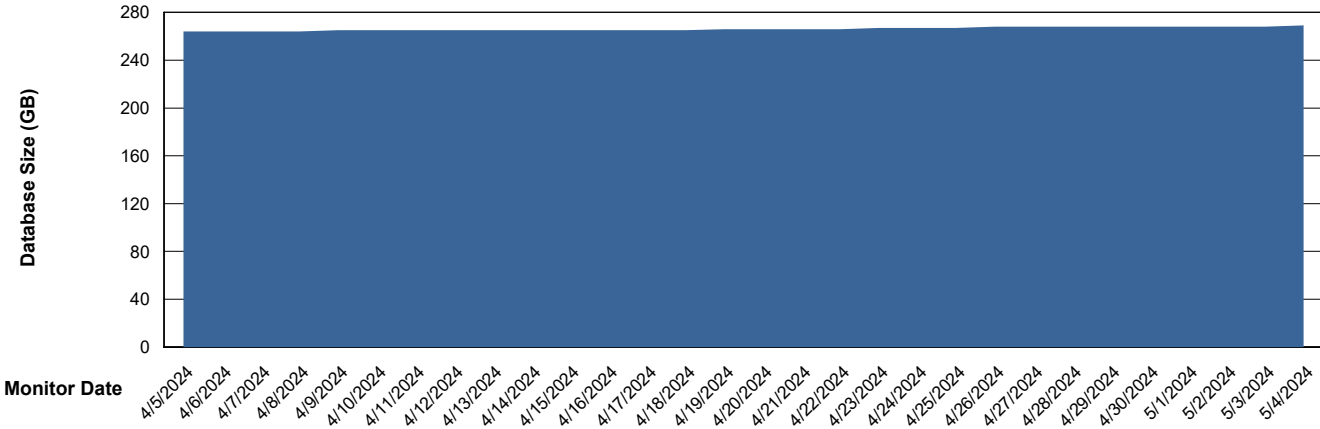

DB Processes Max 1,000

Weekly SLA Customer Report

Customer RFL_Production
 Database ID 36

DATABASE SIZE RFL_PRD_ABS01_DB

Database growth over last month

Database Tablespace RFL_PRD_ABS01_DB

Date	Tablespace Name	Filesize (Gb)	Usedsize (Gb)	Percentage free
5/4/2024	ABSDATA	93	78	16
	INDX	224	179	20
5/3/2024	ABSDATA	93	78	16
	INDX	224	179	20
5/2/2024	ABSDATA	93	78	16
	INDX	224	179	20
5/1/2024	ABSDATA	93	78	16
	INDX	224	179	20
4/30/2024	ABSDATA	93	78	17
	INDX	224	179	20
4/29/2024	ABSDATA	93	78	17
	INDX	224	179	20
4/28/2024	ABSDATA	93	78	17
	INDX	224	179	20

Weekly SLA Customer Report

Customer RFL_Production
Database ID 36

Standby Database Health RFL_Production

Recovery lag for last 7 days