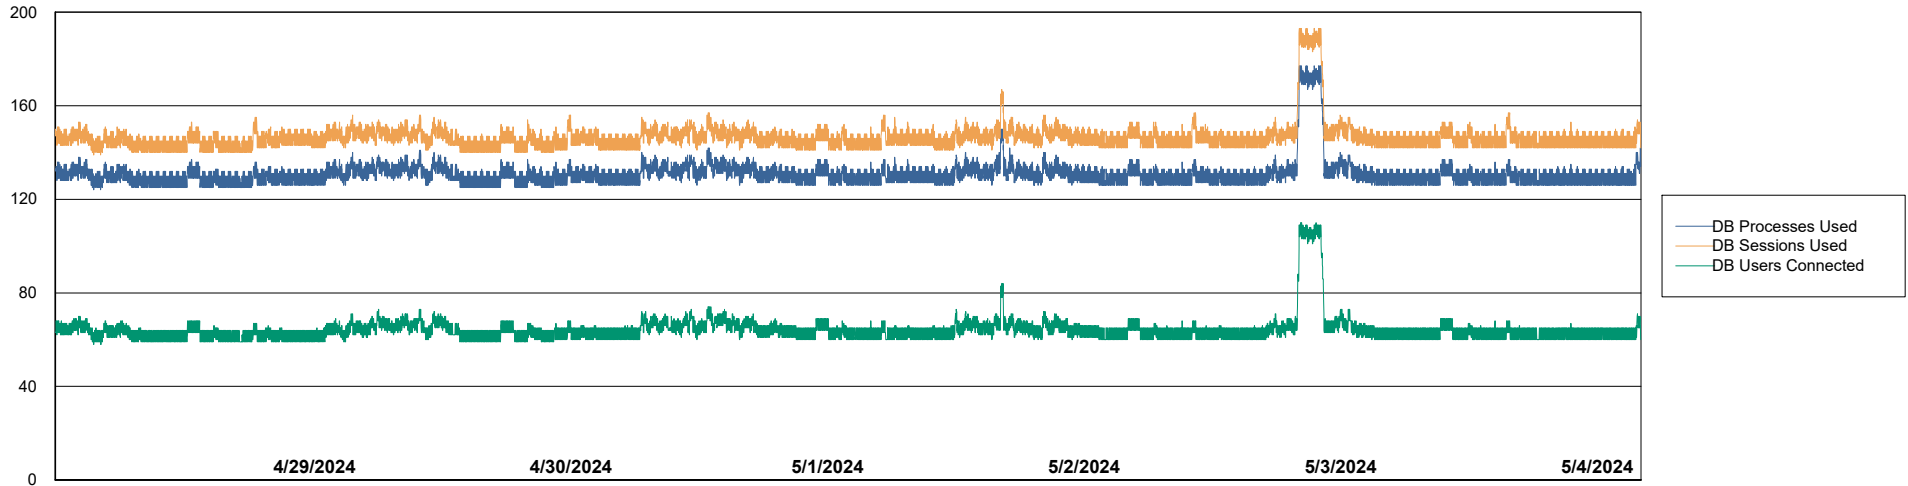

Weekly SLA Customer Report

Customer PHS_Production
Database ID 47

Database Performance PHS_PRD_GCAB992B_ABS1

Weekly SLA Customer Report

Customer PHS_Production
Database ID 47

Database Performance PHS_PRD_GCAB993B_HSBABS1