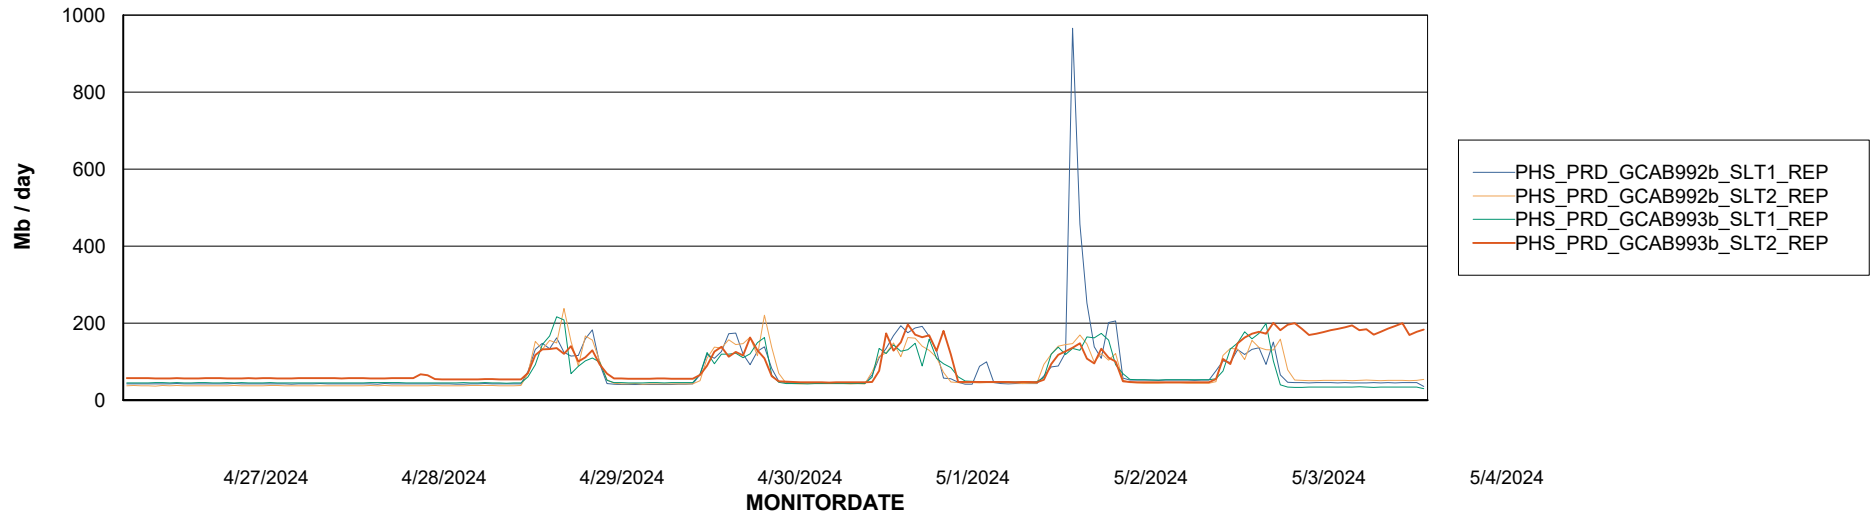

Avg memory used per ABS Server Service

Avg users per day per ABS server

Weekly SLA Customer Report

Customer PHS_Production
Database ID 47

ABSSolute Application ReportServer Services

Avg memory used per ReportServer Service