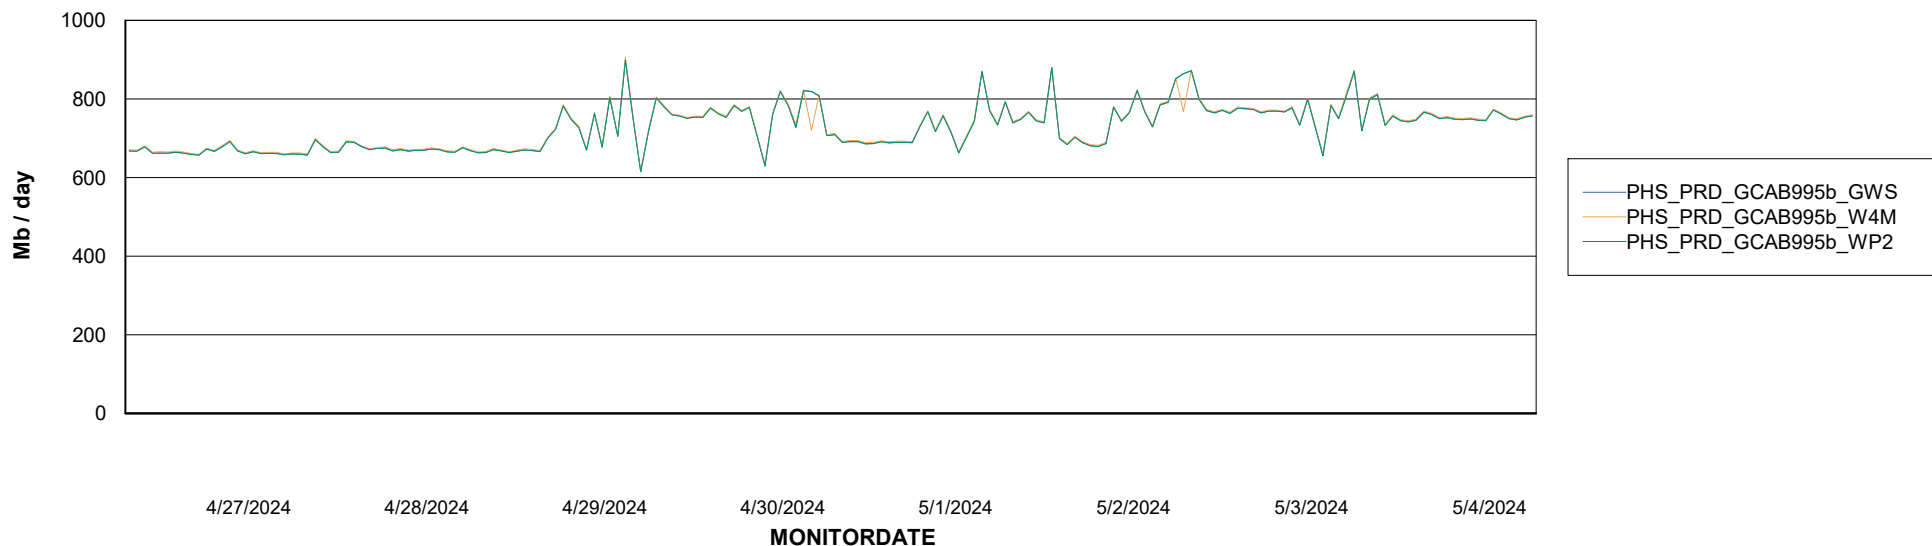

ABSSolute Web Component Services

Avg memory used per ABS Web component