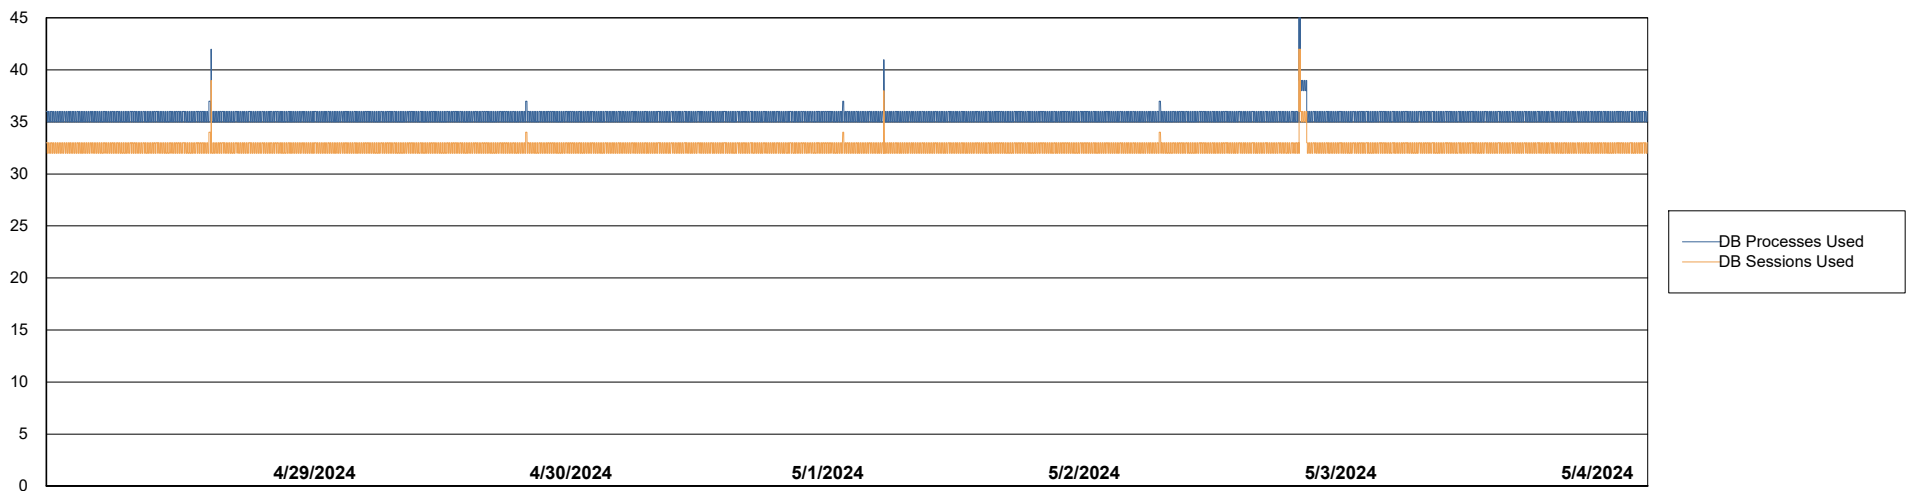

Database Performance PHS_PRD_GCAB993B_HSBABS1

DB Processes Max 1,000