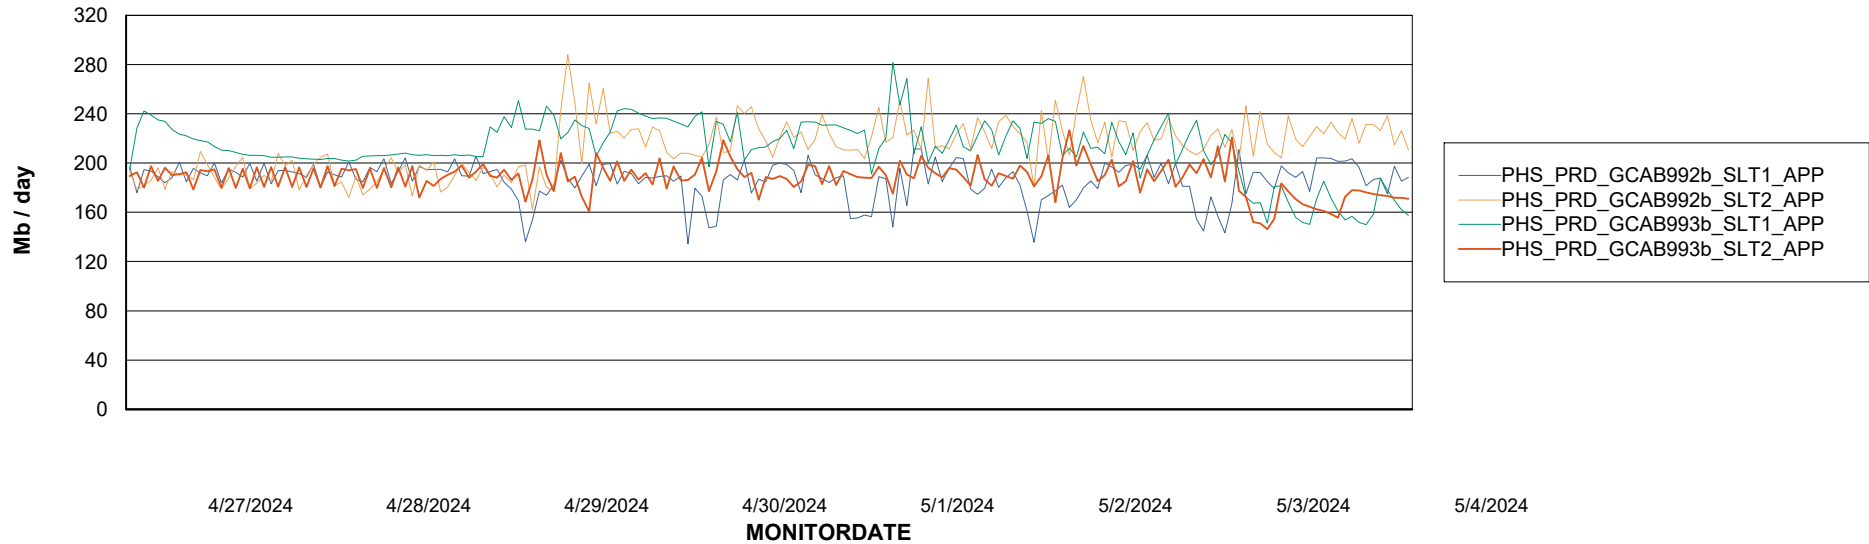

ABSSolute Application Server Services

Avg memory used per ABS Server Service