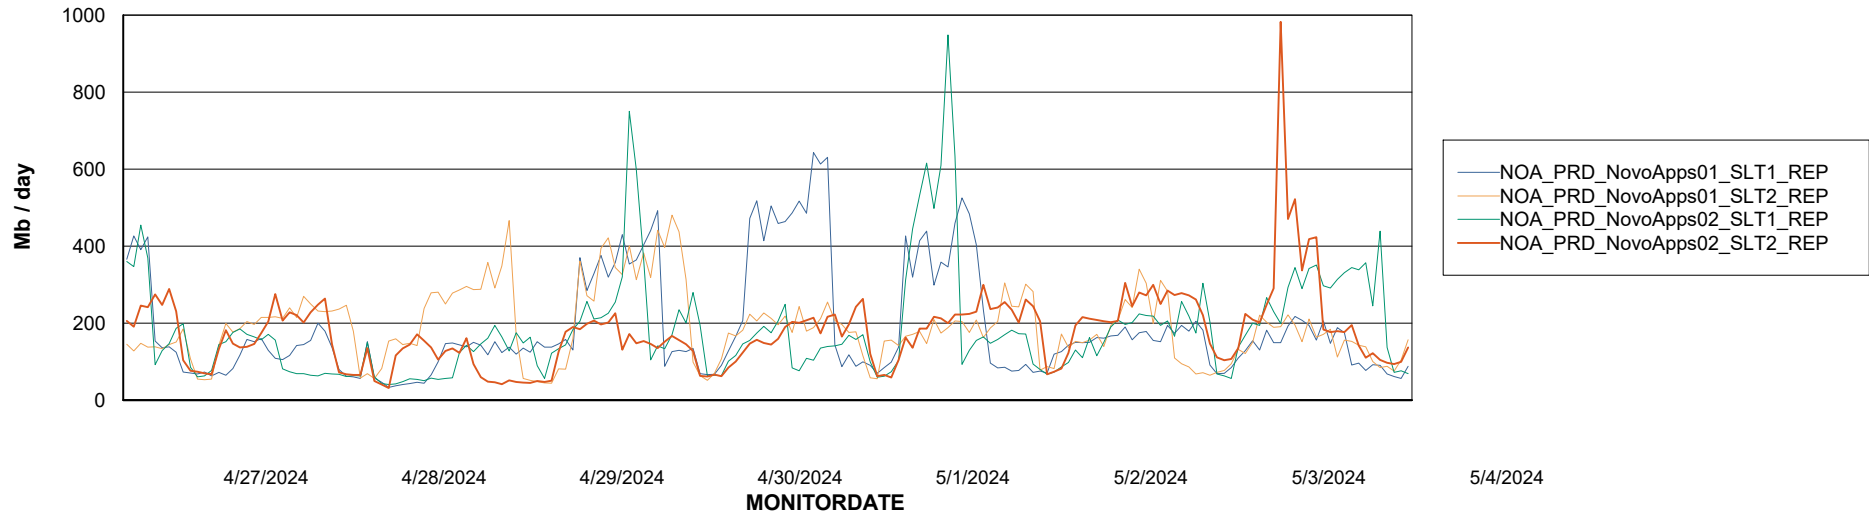

ABSSolute Application ReportServer Services

Avg memory used per ReportServer Service