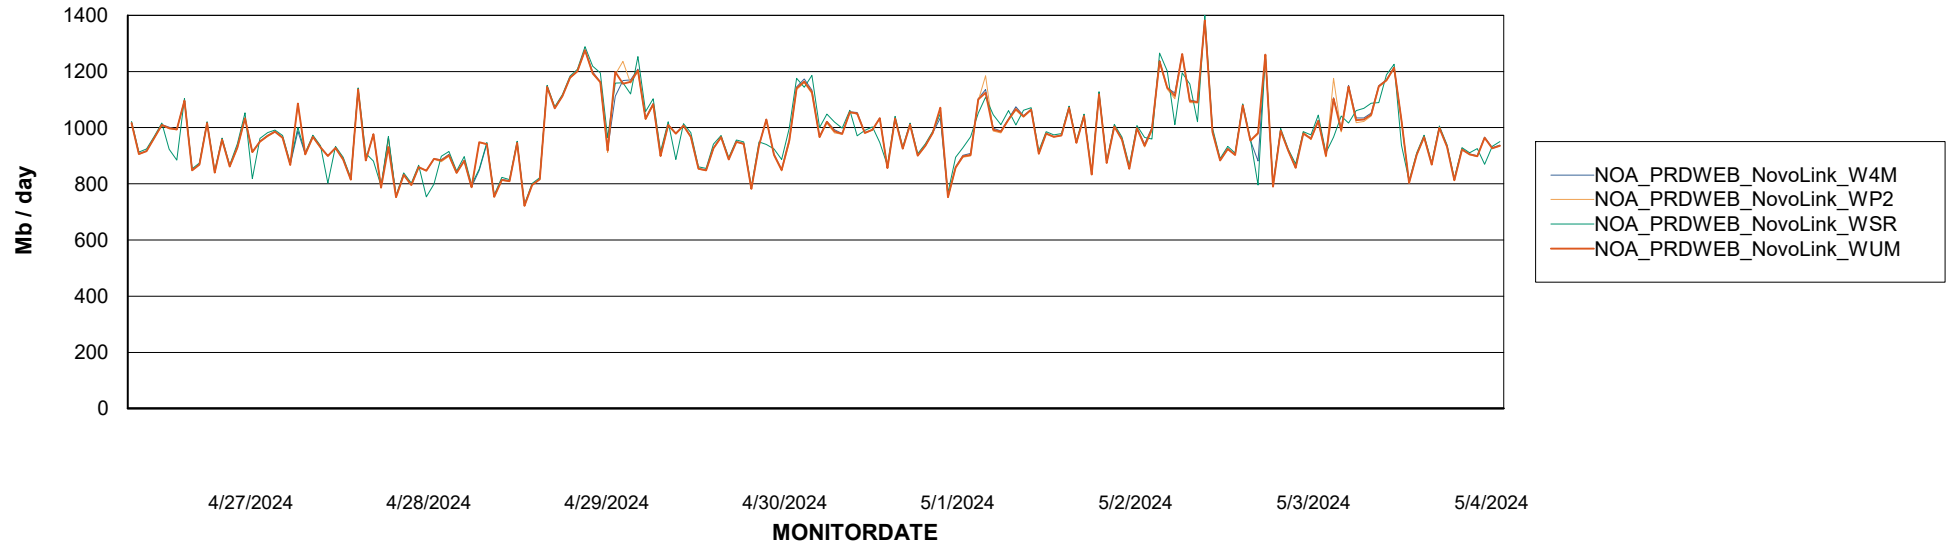

Avg memory used per ReportServer Service

Weekly SLA Customer Report

Customer NOA_Production (24/7)
Database ID 116

ABSSolute Web Component Services

Avg memory used per ABS Web component

Weekly SLA Customer Report