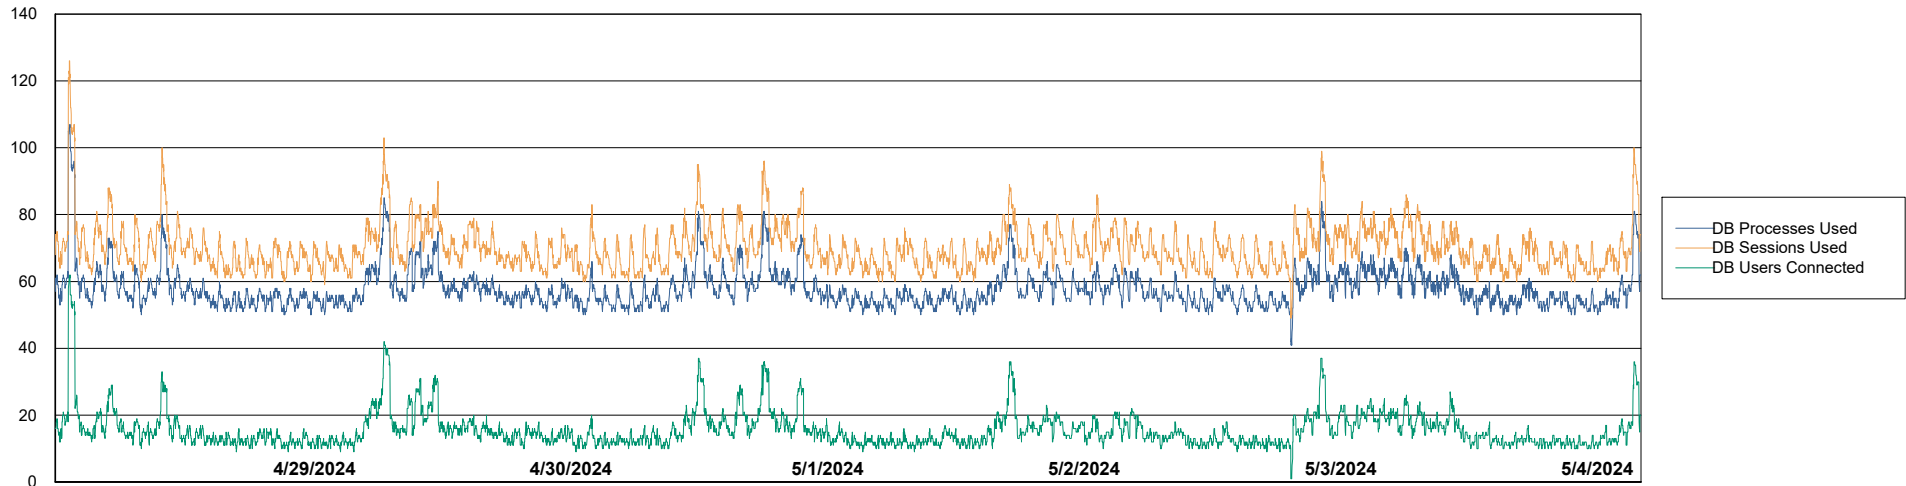

DB Processes Max 300

Weekly SLA Customer Report

Customer NOA_Production (24/7)
Database ID 116

Database Performance NOA_PRD_NOVOBI_ABS1

Weekly SLA Customer Report

Customer NOA_Production (24/7)
Database ID 116