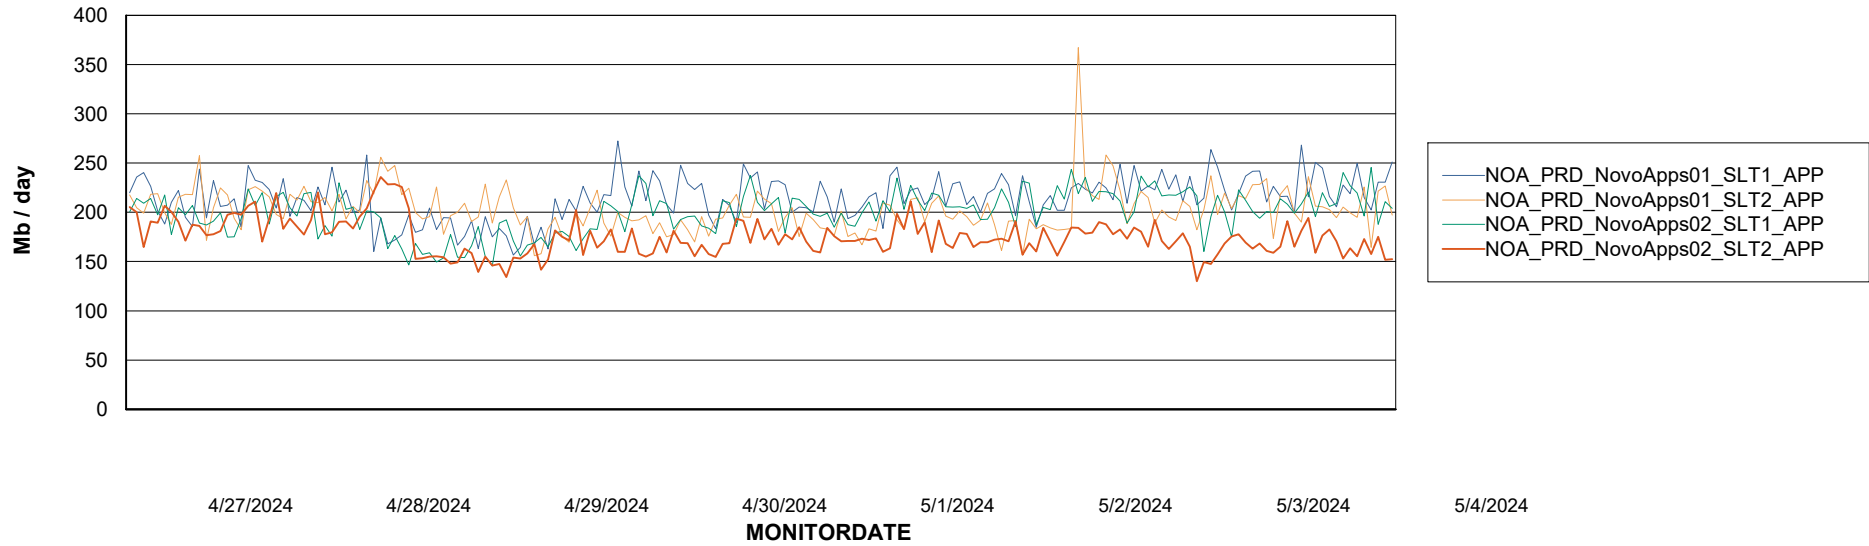

ABSolute Application Server Services

Avg memory used per ABS Server Service