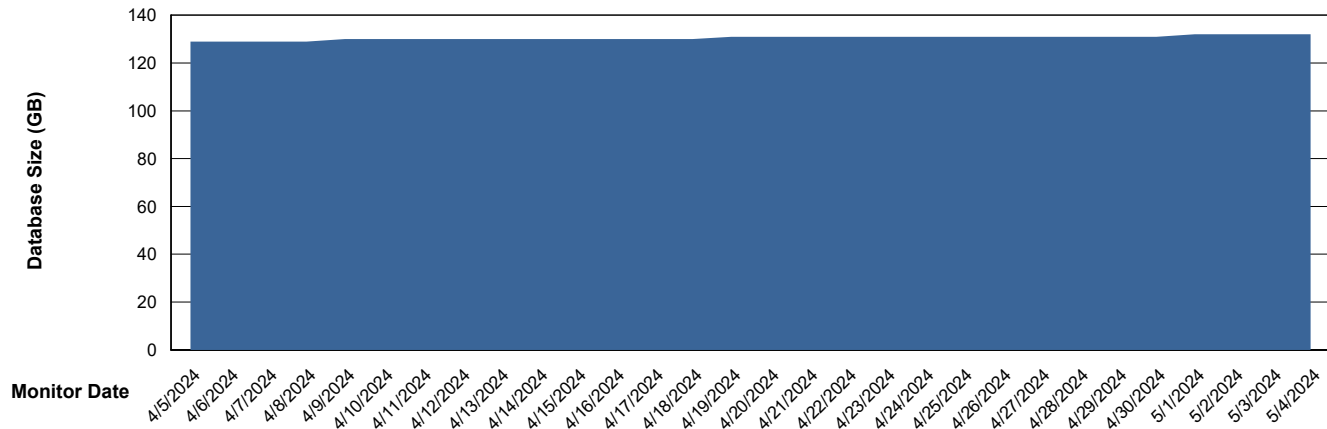

DATABASE SIZE NOA_PRD_NOVOBI_ABS1

Database growth over last month