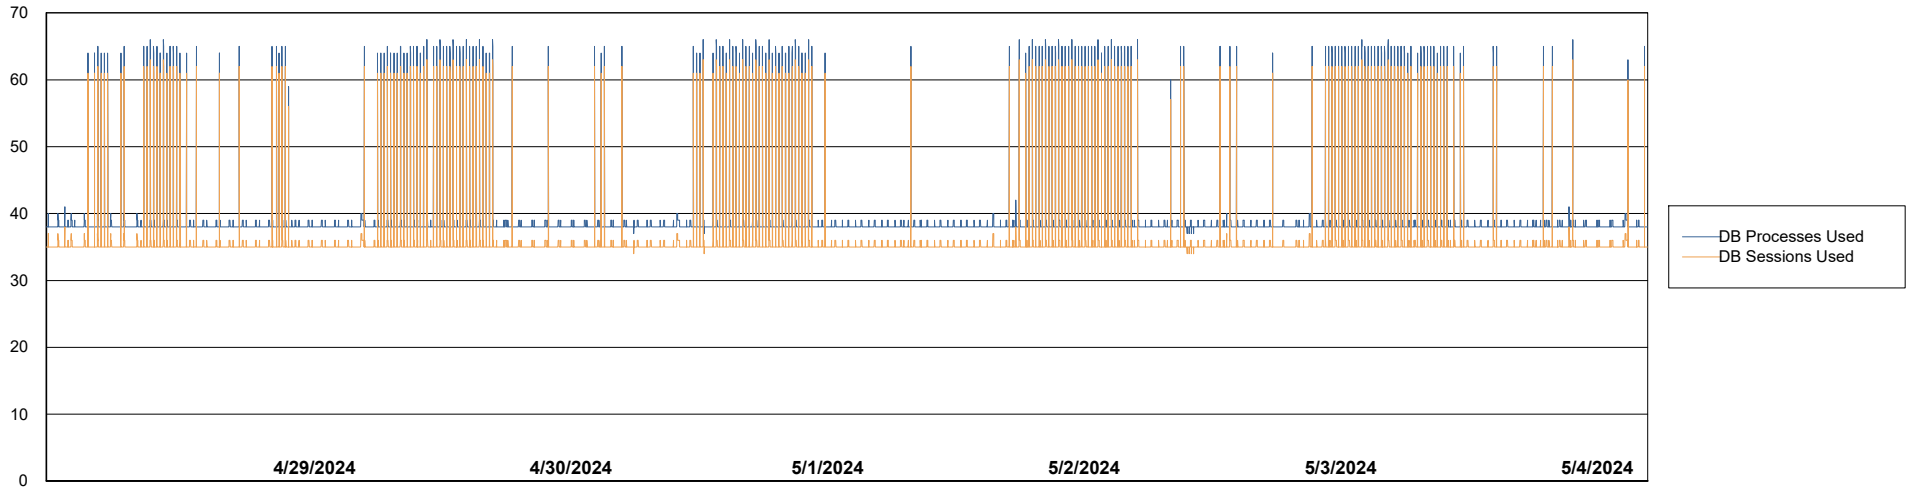

Database Performance NOA_PRD_NovoABS03_HSBABS1

DB Processes Max 300