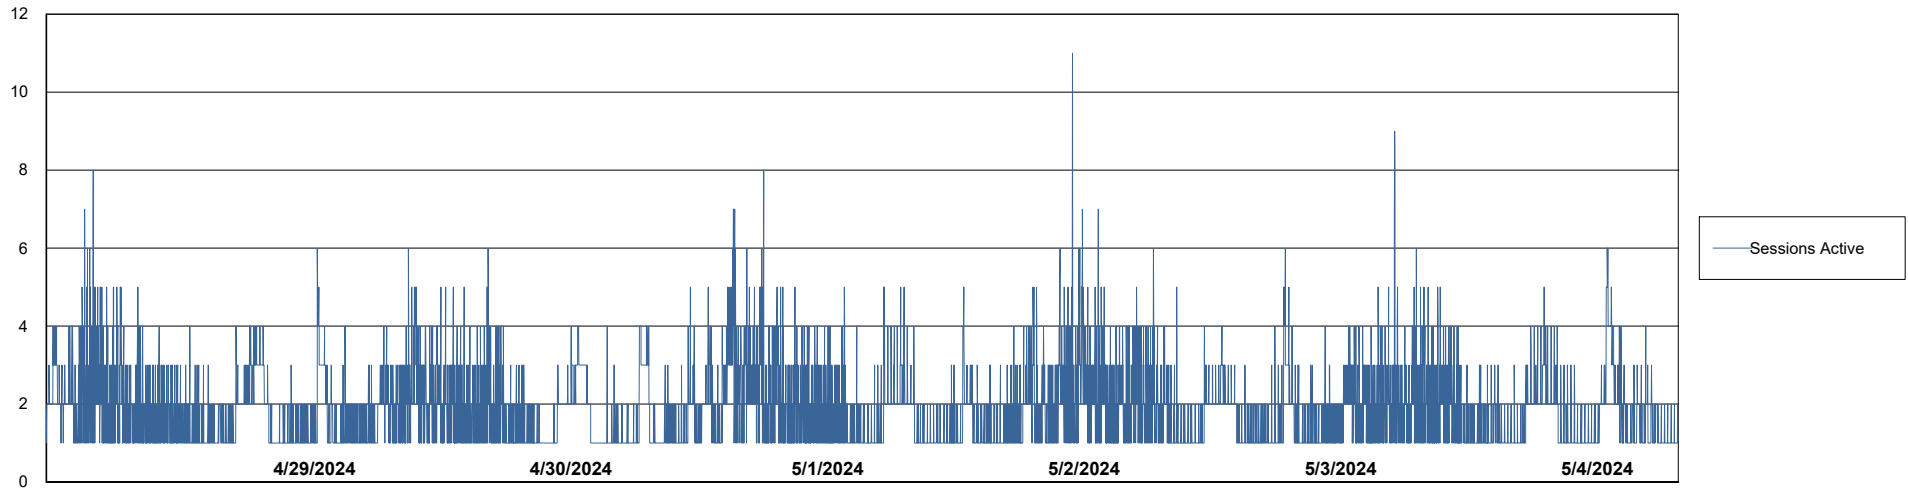

Weekly SLA Customer Report

Customer NIX_Production
Database ID 51

Database Performance NIX_PRD_ABSBI_ABS1

Weekly SLA Customer Report

Customer NIX_Production
Database ID 51

Database Performance NIX_PRD_ABSD01_ABS1