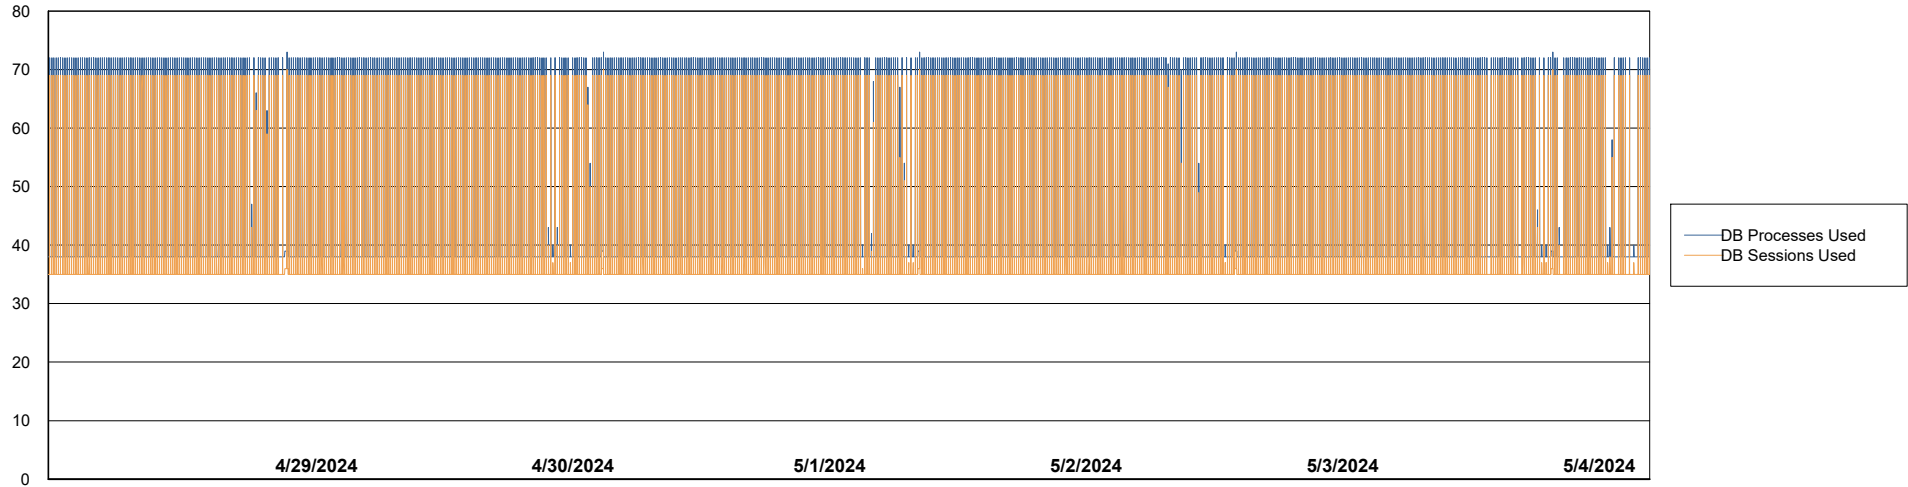

Database Performance NIX_PRD_ABSD02_HSBABS1

DB Processes Max 300