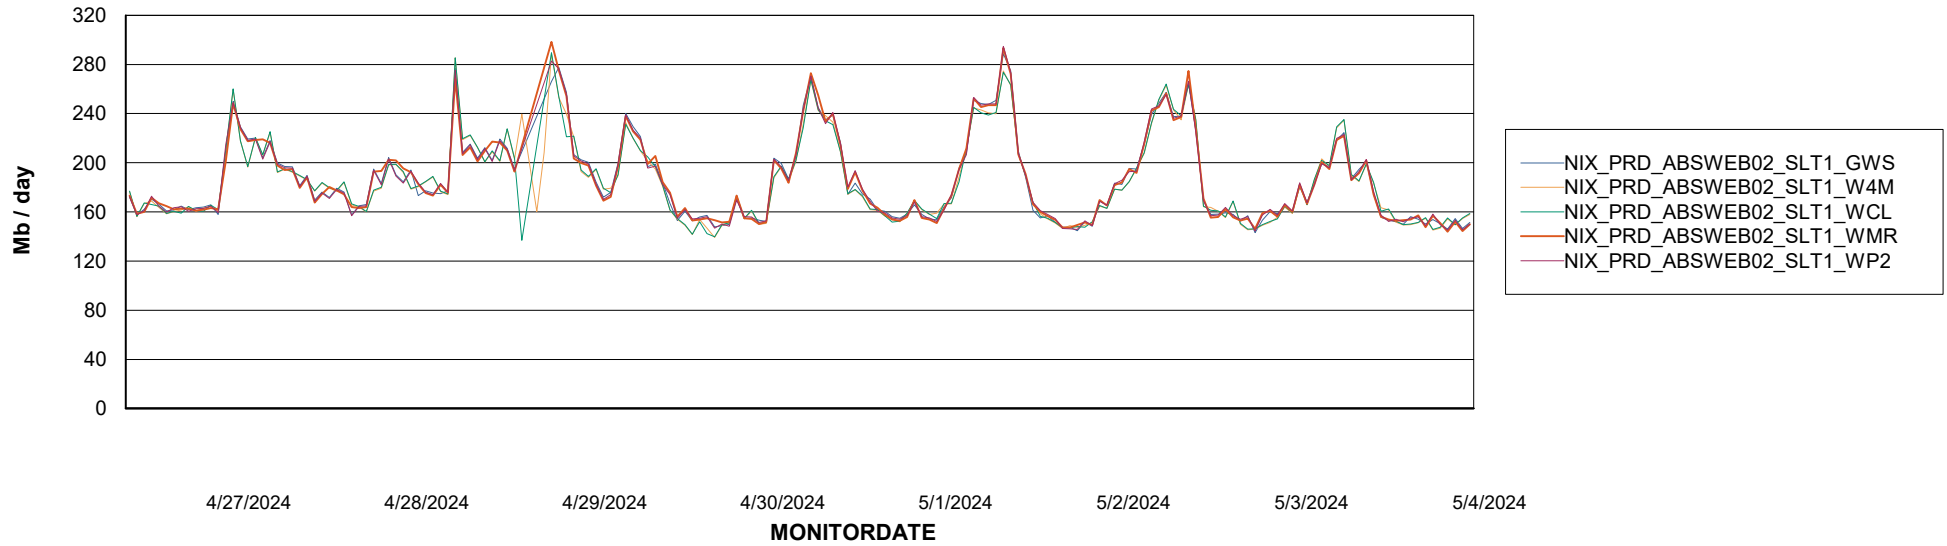

ABSSolute Web Component Services

Avg memory used per ABS Web component