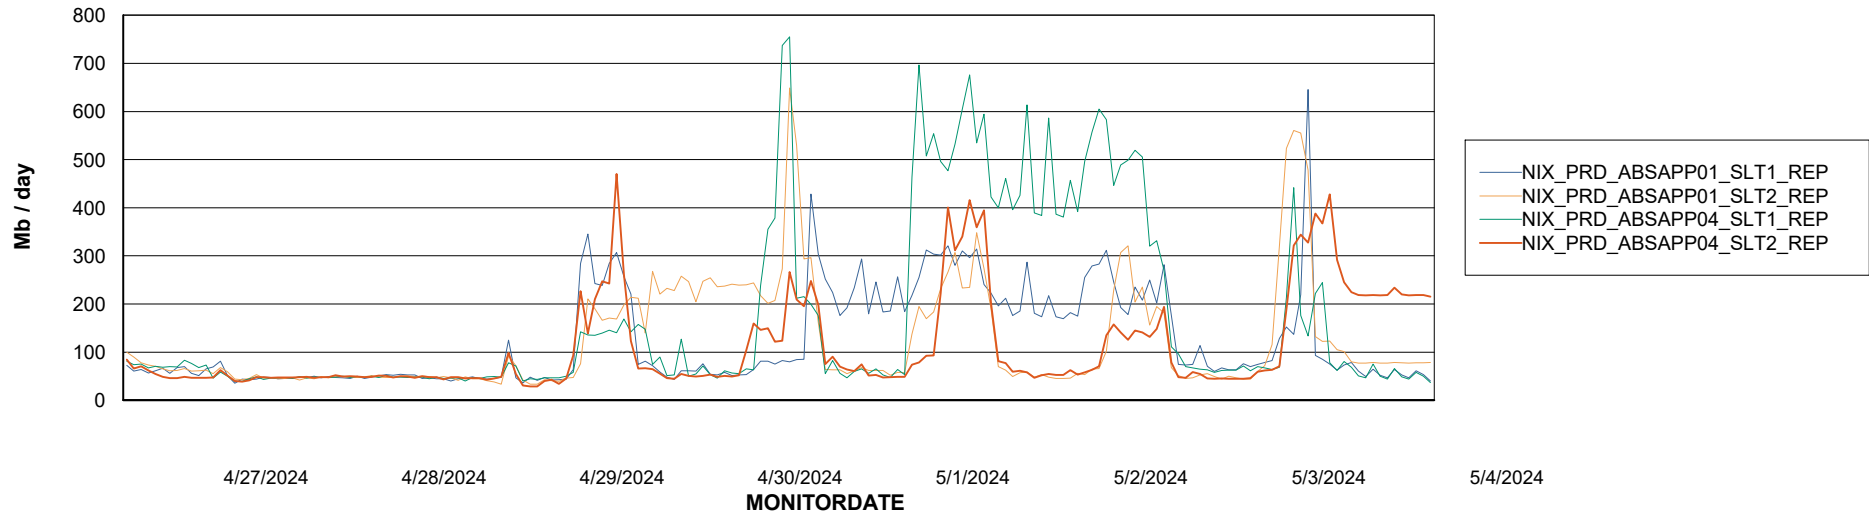

Avg memory used per ABS Server Service

Avg users per day per ABS server

Weekly SLA Customer Report

Customer NIX_Production
Database ID 51

ABSSolute Application ReportServer Services

Avg memory used per ReportServer Service