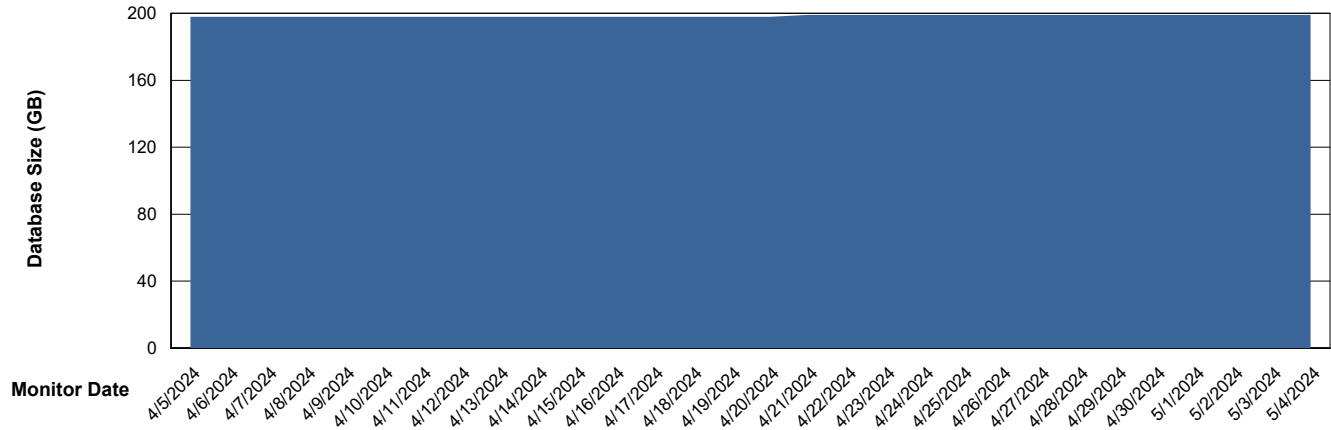

DATABASE SIZE NIX_PRD_ABSBI_ABS1

Database growth over last month