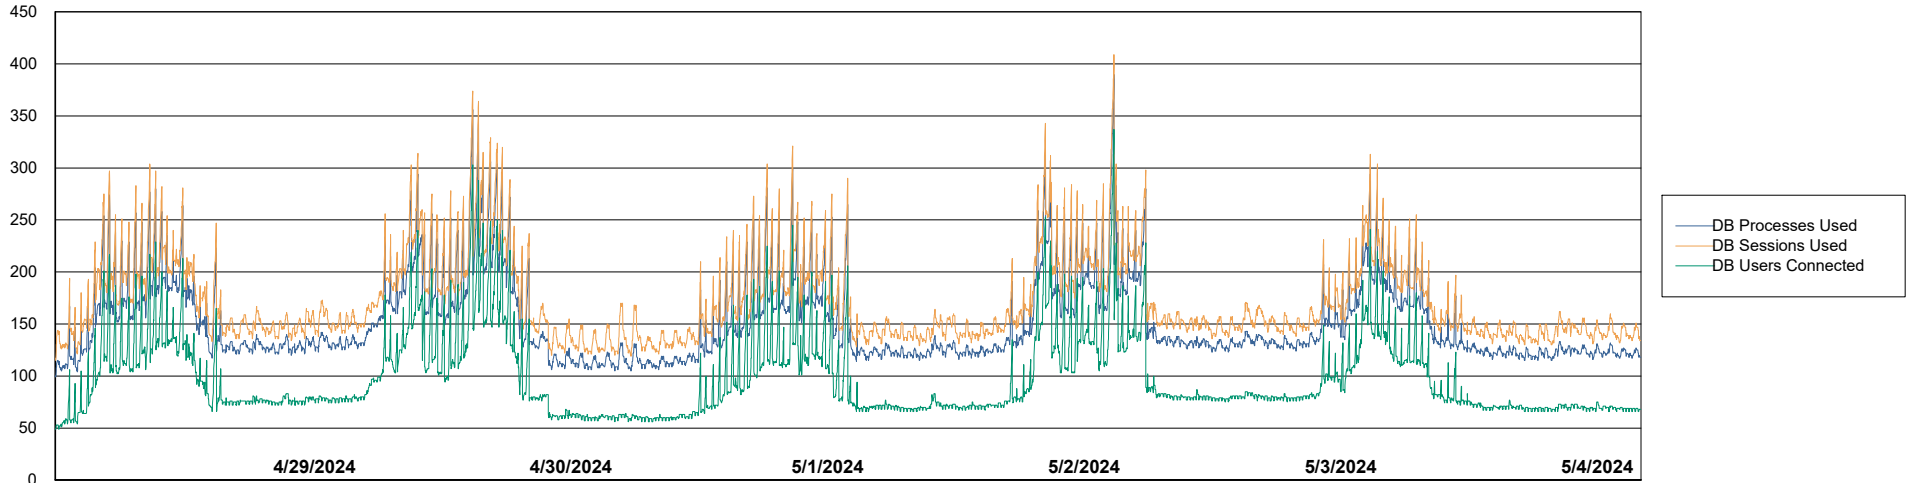

Weekly SLA Customer Report

Customer NIX_Production
Database ID 51

Database Performance NIX_PRD_ABSBI_ABS1

Weekly SLA Customer Report

Customer NIX_Production
Database ID 51

Database Performance NIX_PRD_ABSD01_ABS1