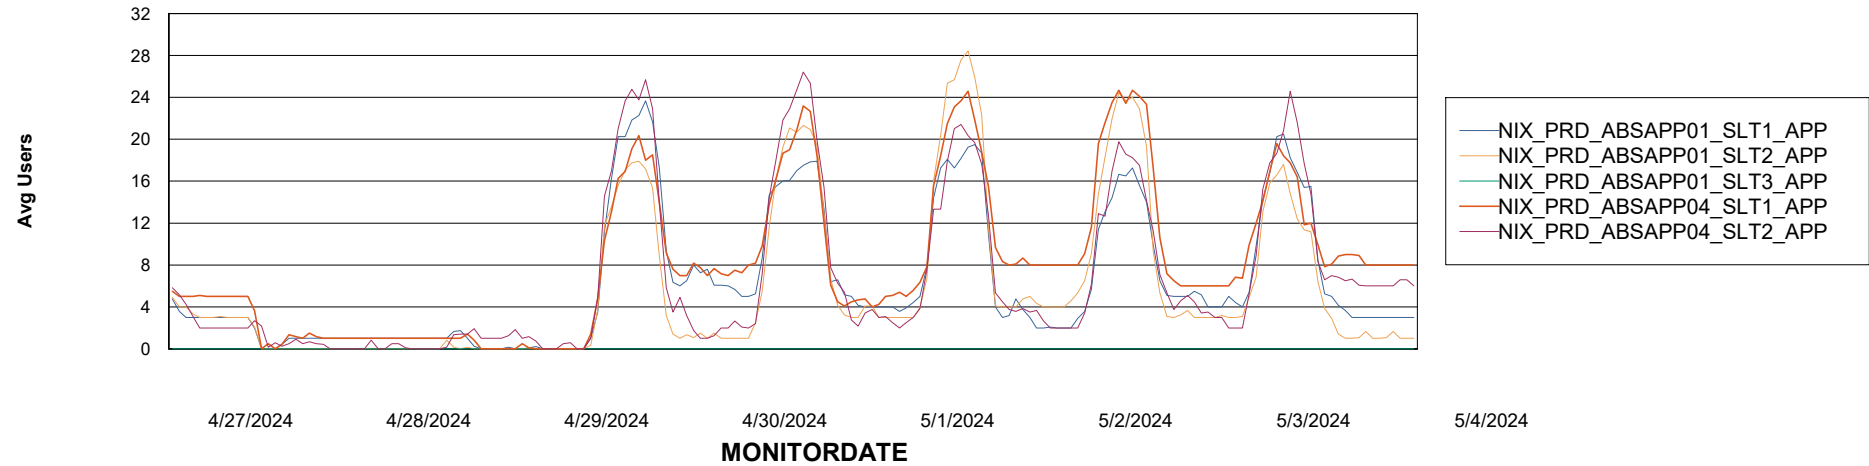

Avg users per day per ABS server