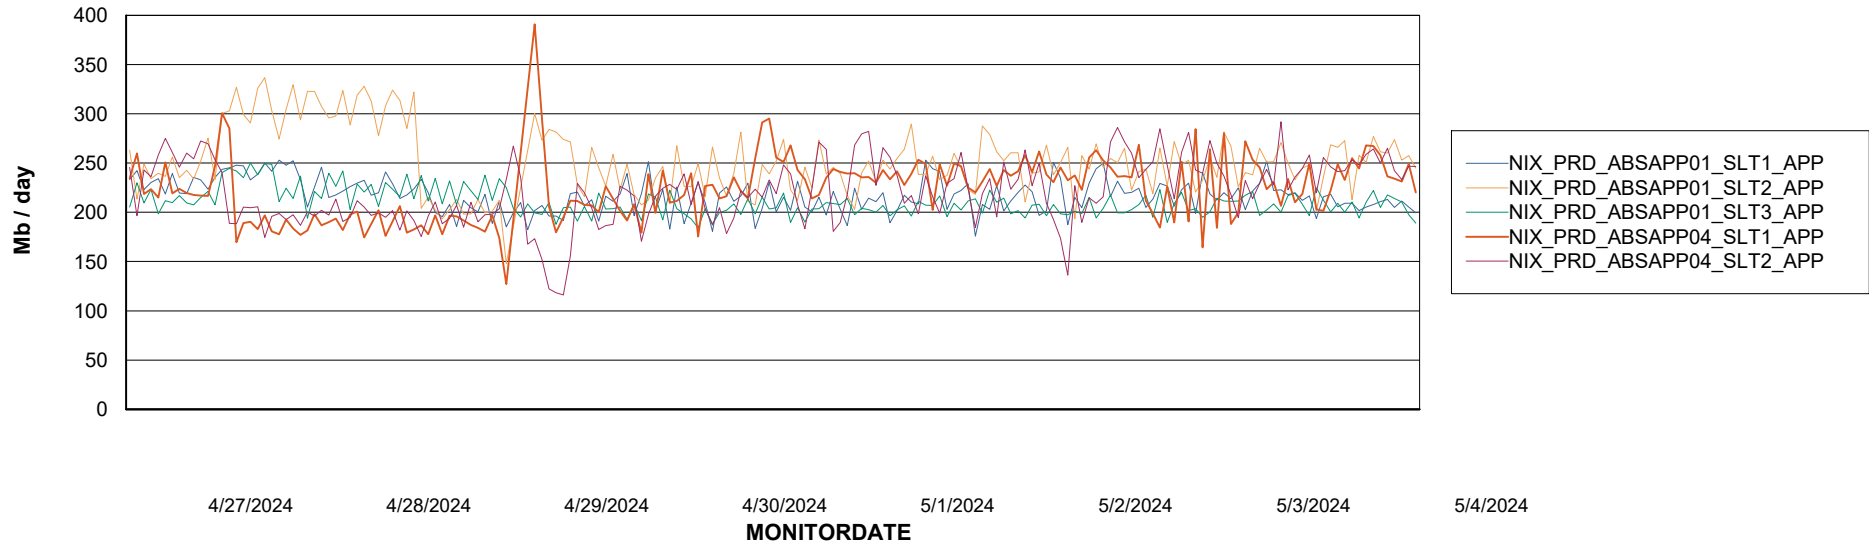

ABSSolute Application Server Services

Avg memory used per ABS Server Service