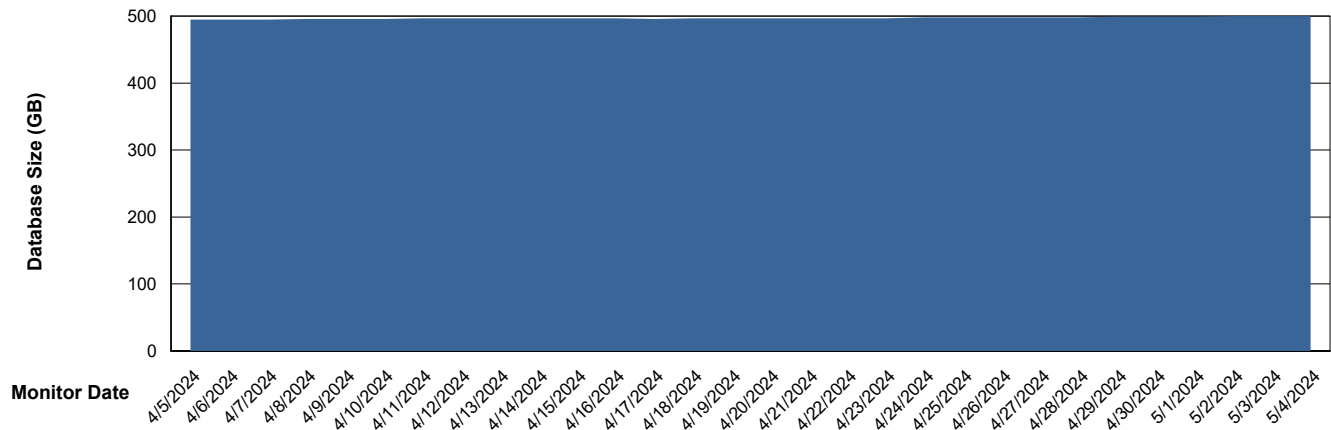

DATABASE SIZE NIX_PRD_ABSDB01_ABS1

Database growth over last month