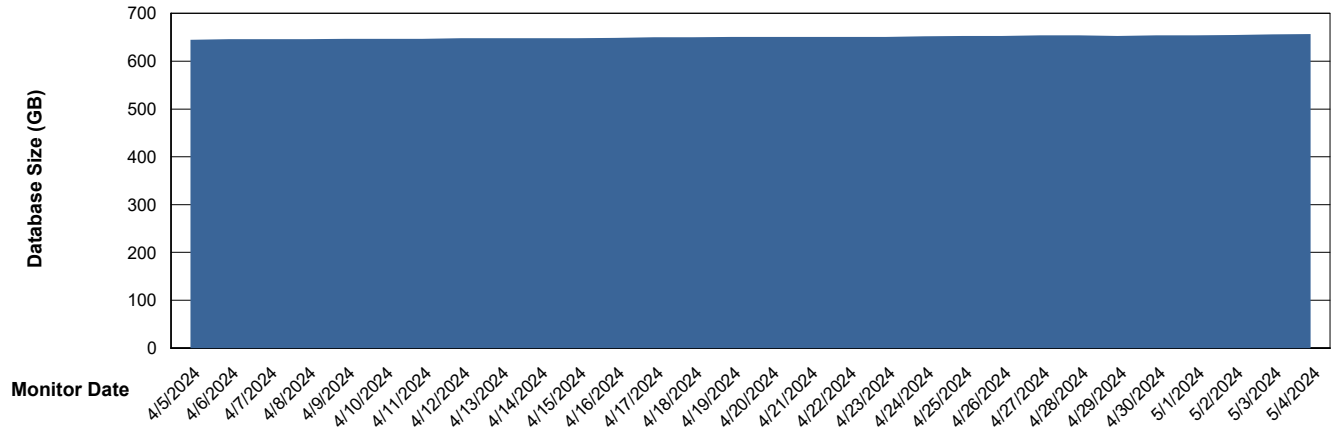

DATABASE SIZE LTS_PRD_CLSABSBI01_ABS1

Database growth over last month