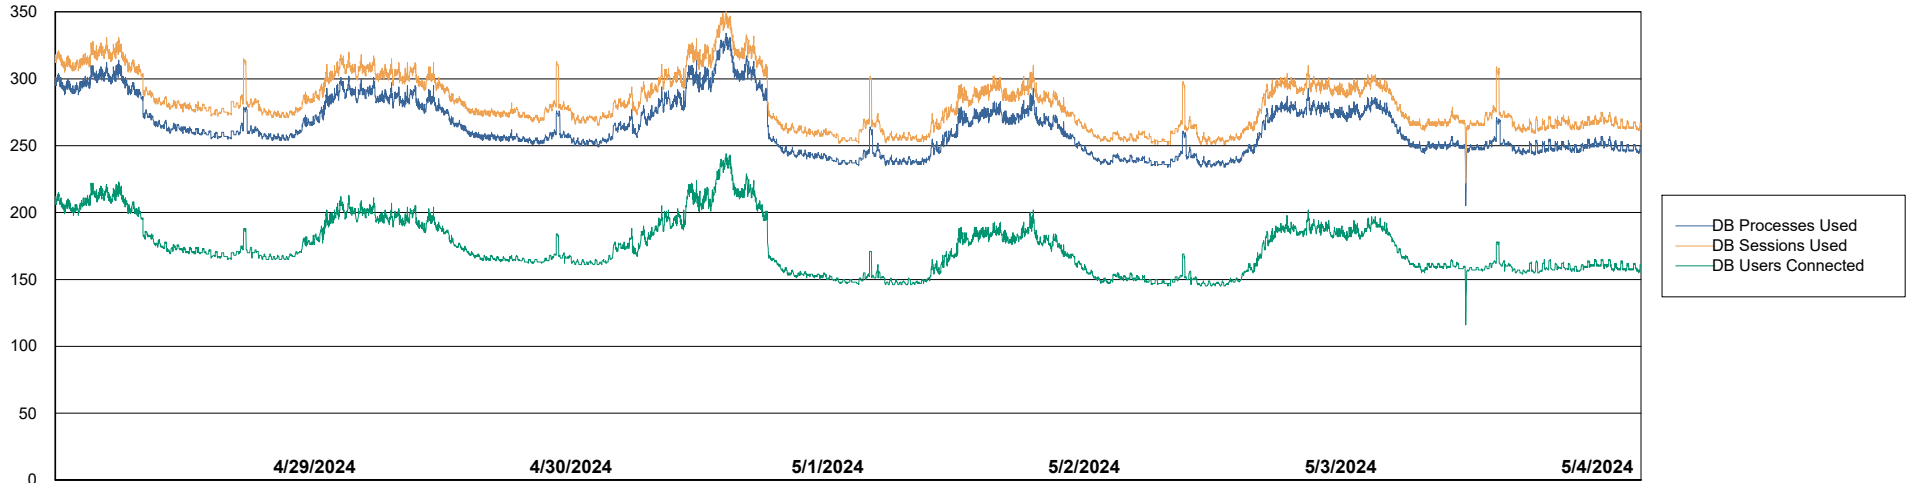

Weekly SLA Customer Report

Customer LTS(CleanLease)_Production
Database ID 126

Database Performance LTS_PRD_CLSABSBI01_ABS1

Weekly SLA Customer Report

Customer LTS(CleanLease)_Production
Database ID 126

Database Performance LTS_PRD_CLSABSDB01_ABS1