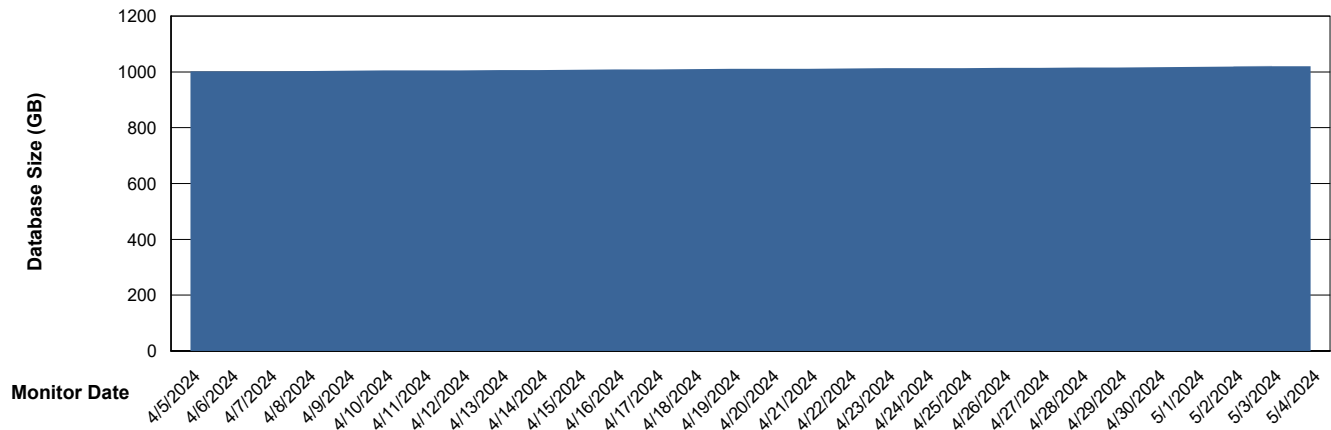

Customer LTS(CleanLease)_Production
Database ID 126

DATABASE SIZE LTS_PRD_CLSABSBI01_ABS1

Database growth over last month

DATABASE SIZE LTS_PRD_CLSABSDB01_ABS1

Database growth over last month

Weekly SLA Customer Report