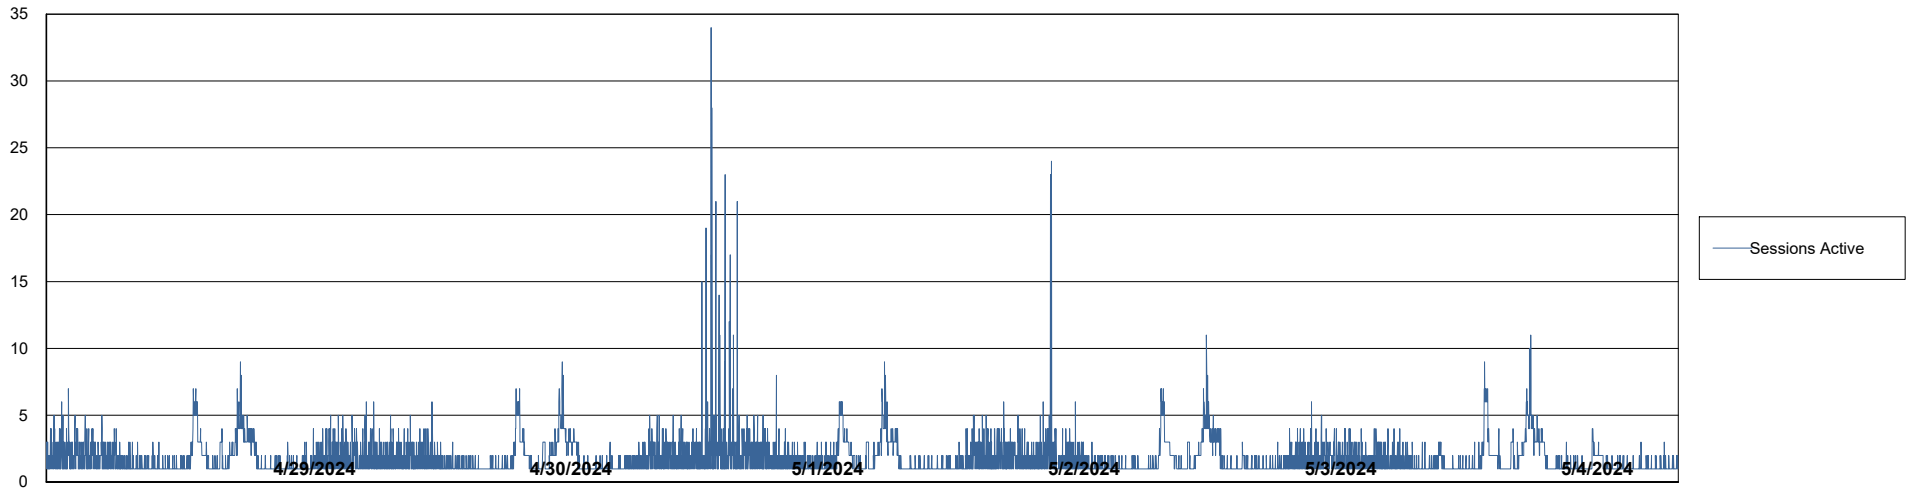

Weekly SLA Customer Report

Customer LTS(CleanLease)_Production
Database ID 126

Database Performance LTS_PRD_CLSABSBI01_ABS1

Weekly SLA Customer Report

Customer LTS(CleanLease)_Production
Database ID 126

Database Performance LTS_PRD_CLSABSDB01_ABS1