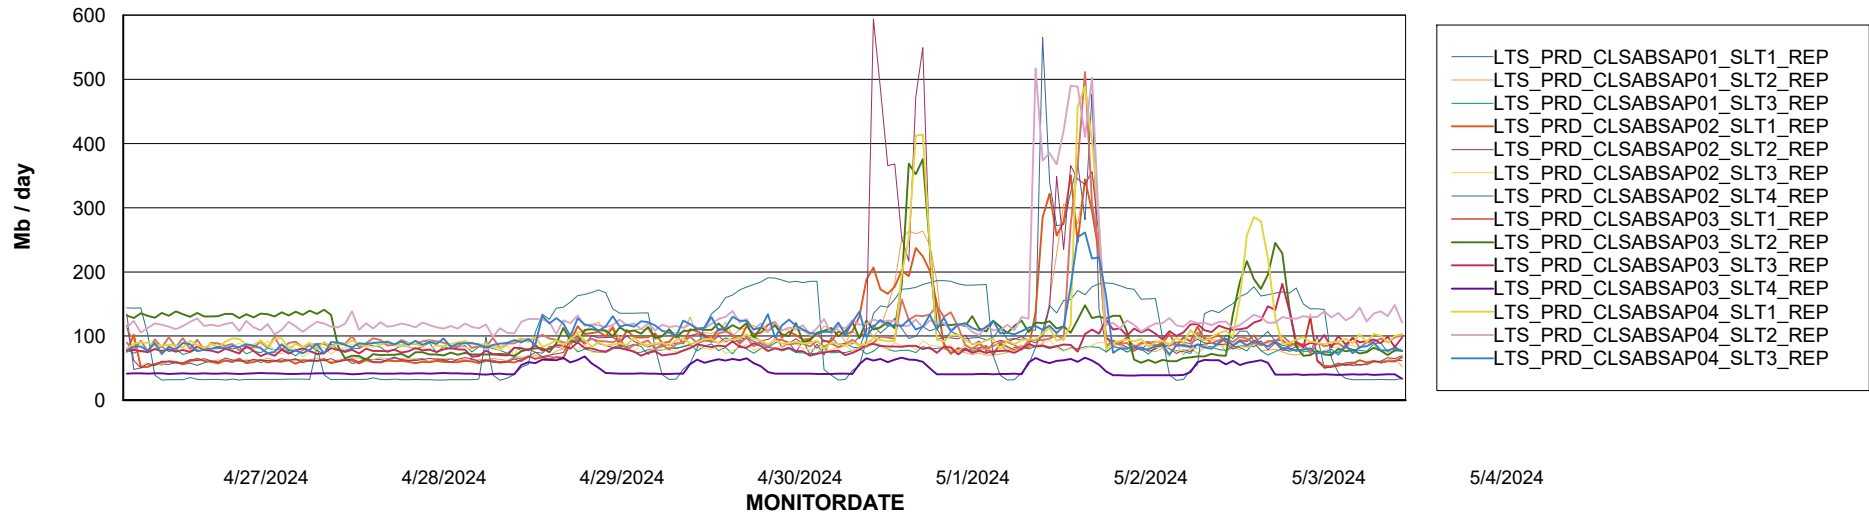

ABSSolute Application ReportServer Services

Avg memory used per ReportServer Service