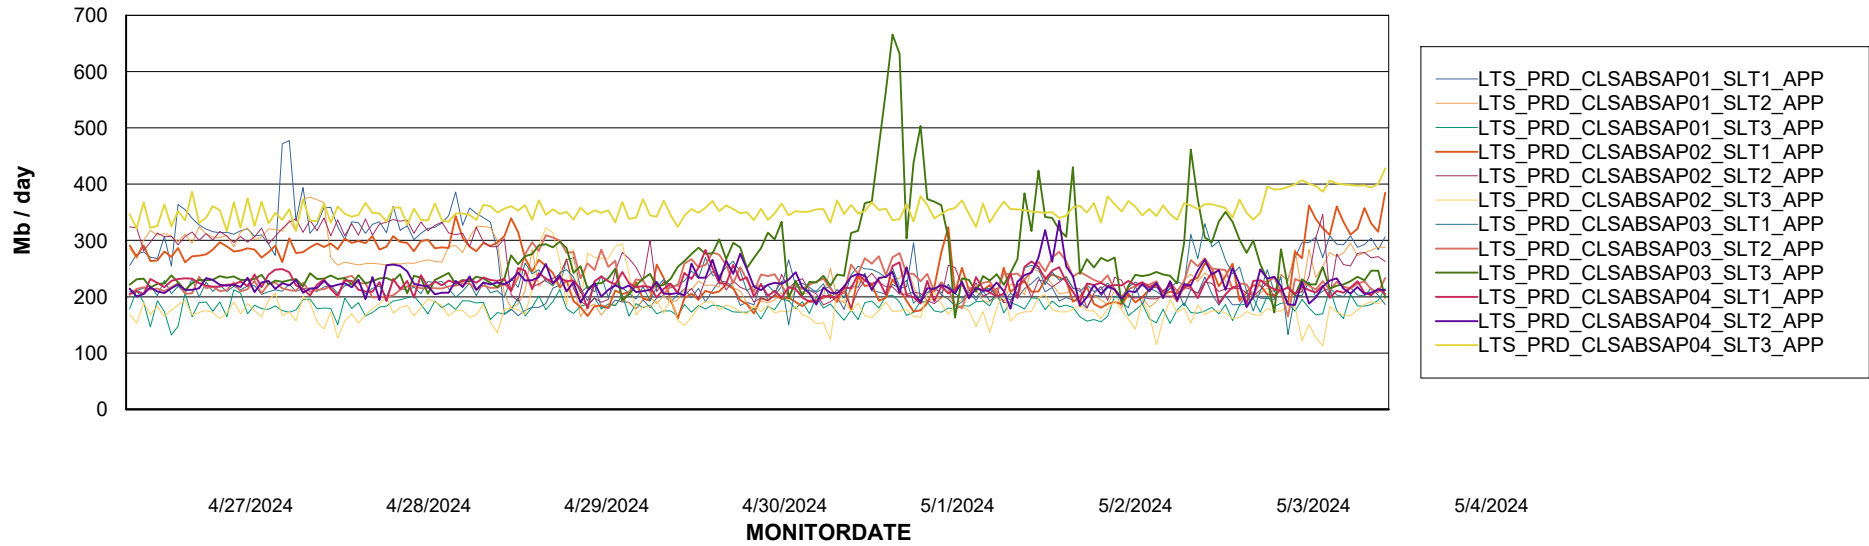

ABSSolute Application Server Services

Avg memory used per ABS Server Service