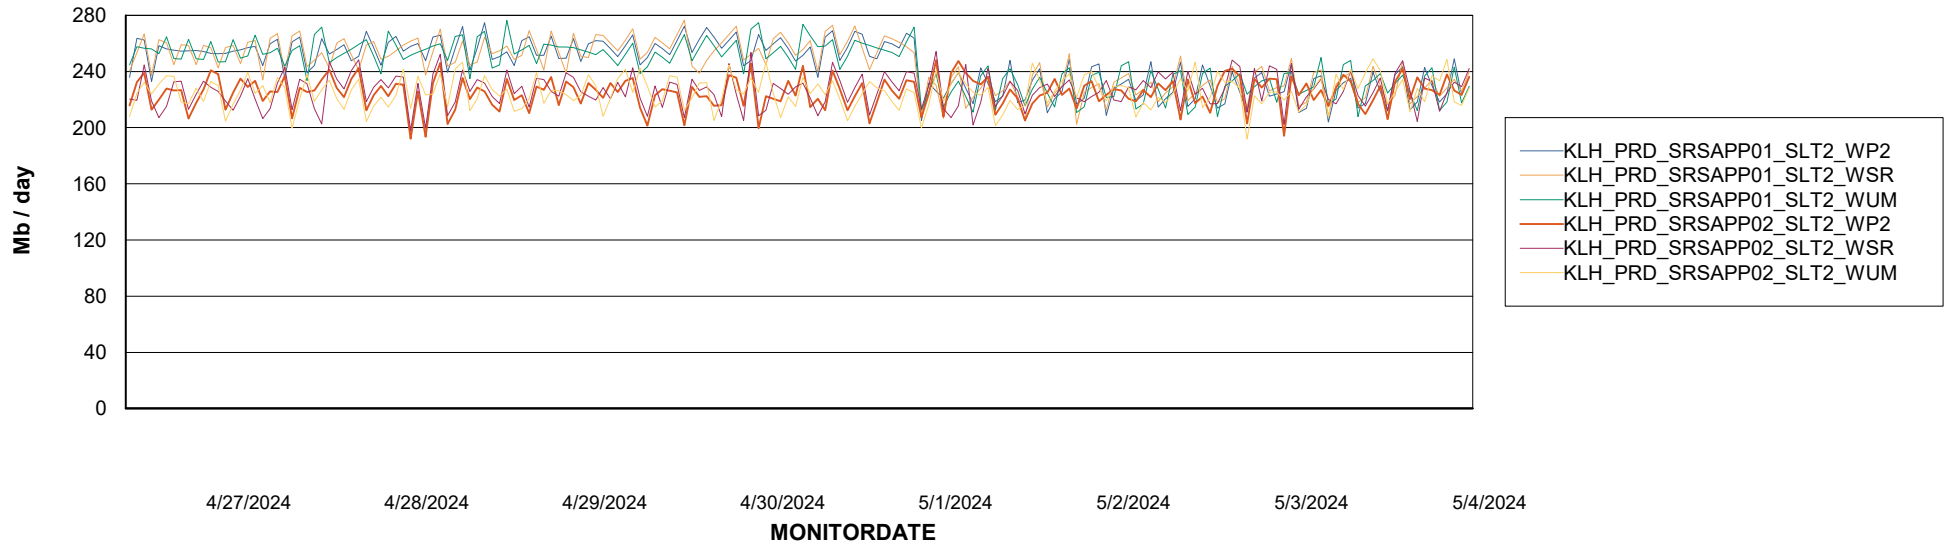

ABSolute Web Component Services

Avg memory used per ABS Web component