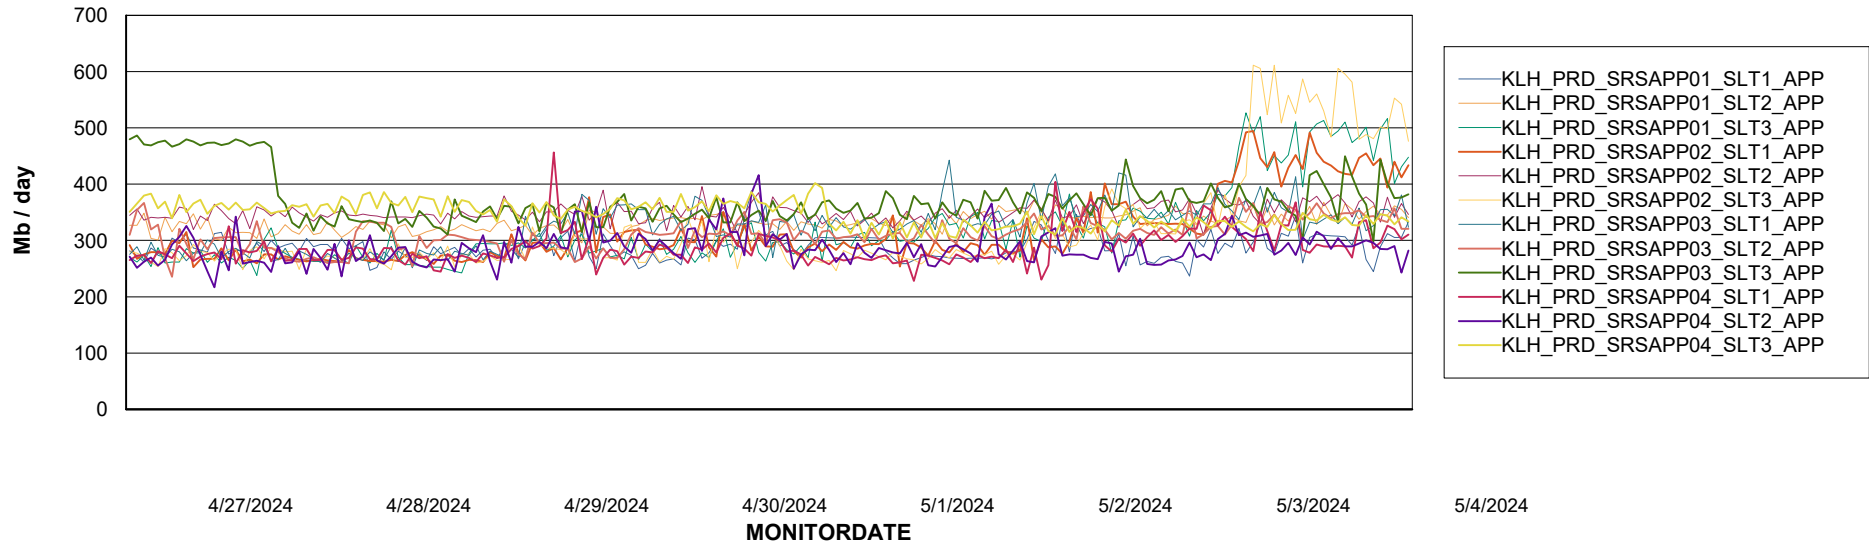

ABSSolute Application Server Services

Avg memory used per ABS Server Service