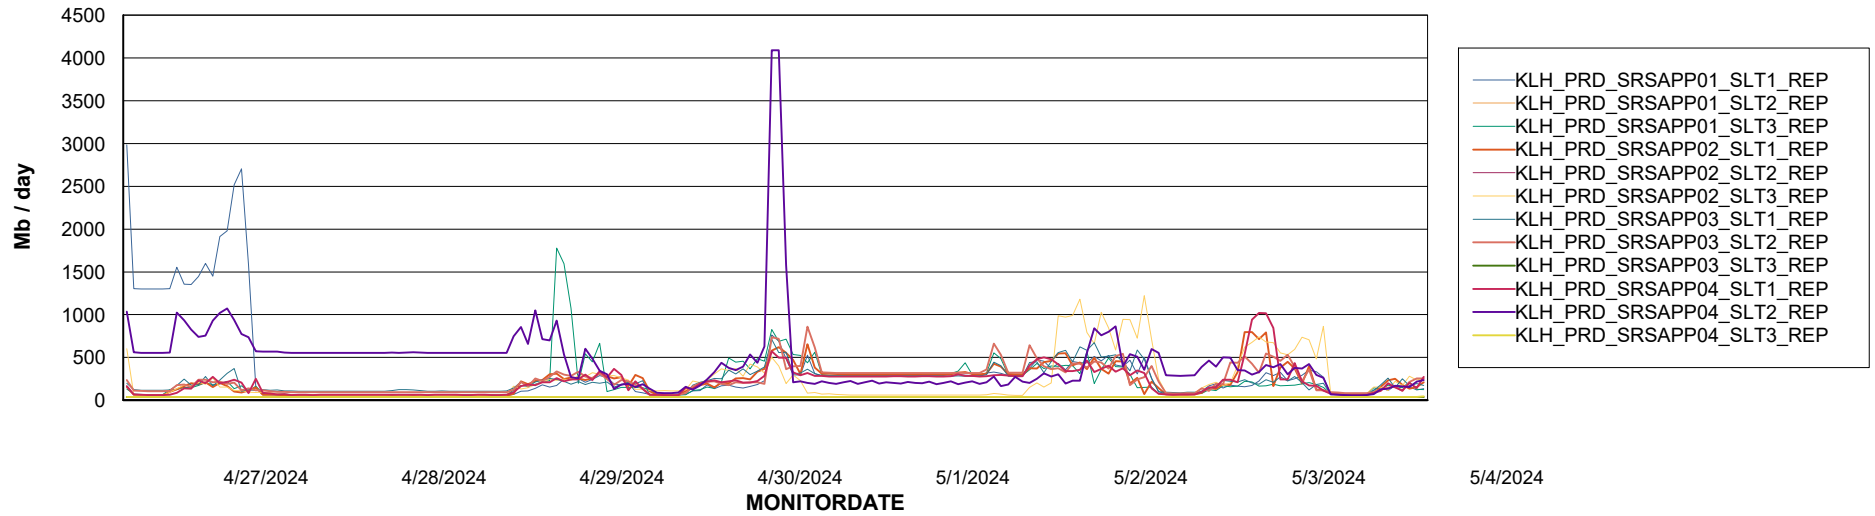

ABSSolute Application ReportServer Services

Avg memory used per ReportServer Service