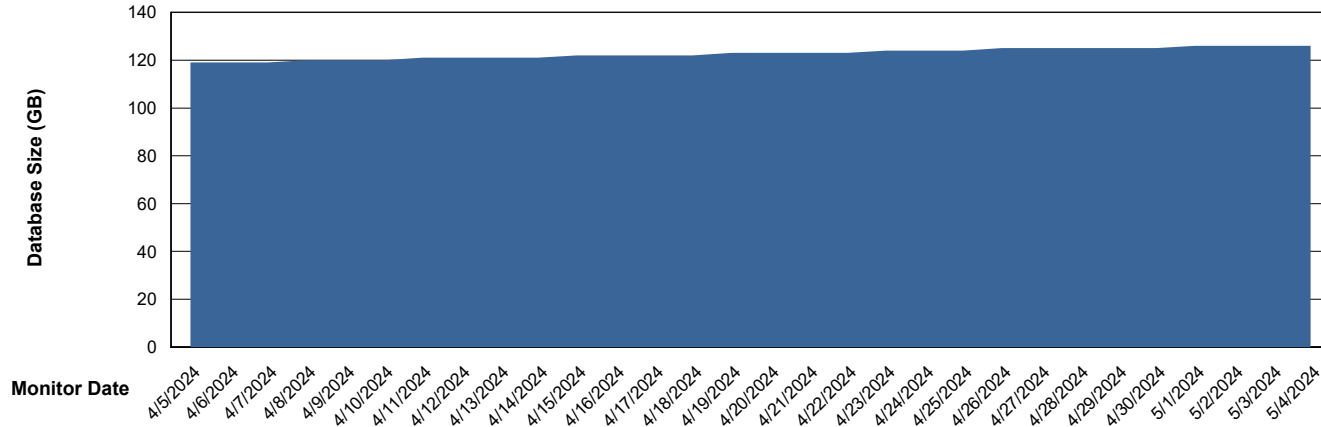

Weekly SLA Customer Report

Customer KLH_Production (24/7)
Database ID 139

Database Performance KLH_PRD_SRSD02_HSBABS1

DB Processes Max 4
DB Processes Max 1,000
DB Processes Max 0

Weekly SLA Customer Report

Customer KLH_Production (24/7)
Database ID 139

DATABASE SIZE KLH_PRD_SRSBIDB01_ABS1

Database growth over last month

DATABASE SIZE KLH_PRD_SRSDB01_ABS1

Database growth over last month

Weekly SLA Customer Report