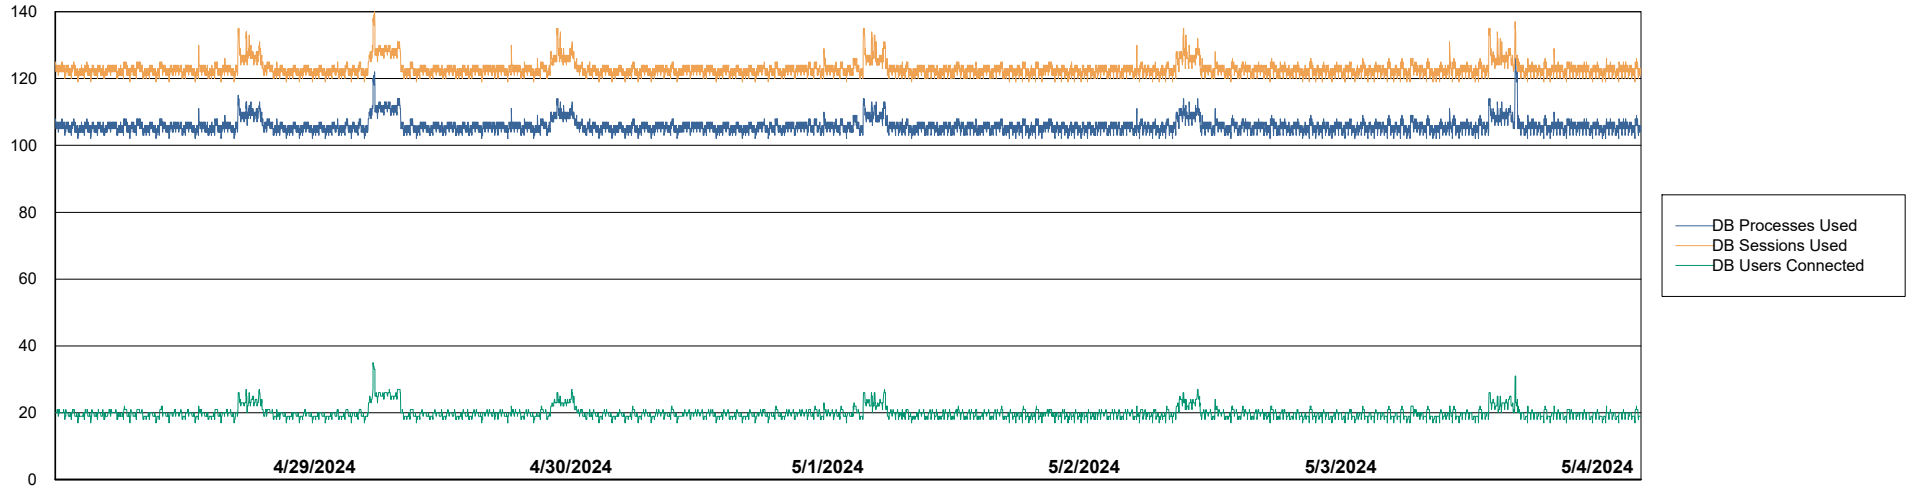

Weekly SLA Customer Report

Customer KLH_Production (24/7)
Database ID 139

Database Performance KLH_PRD_SRSBIDB01_ABS1

Weekly SLA Customer Report

Customer KLH_Production (24/7)
Database ID 139

Database Performance KLH_PRD_SRSDDB01_ABS1