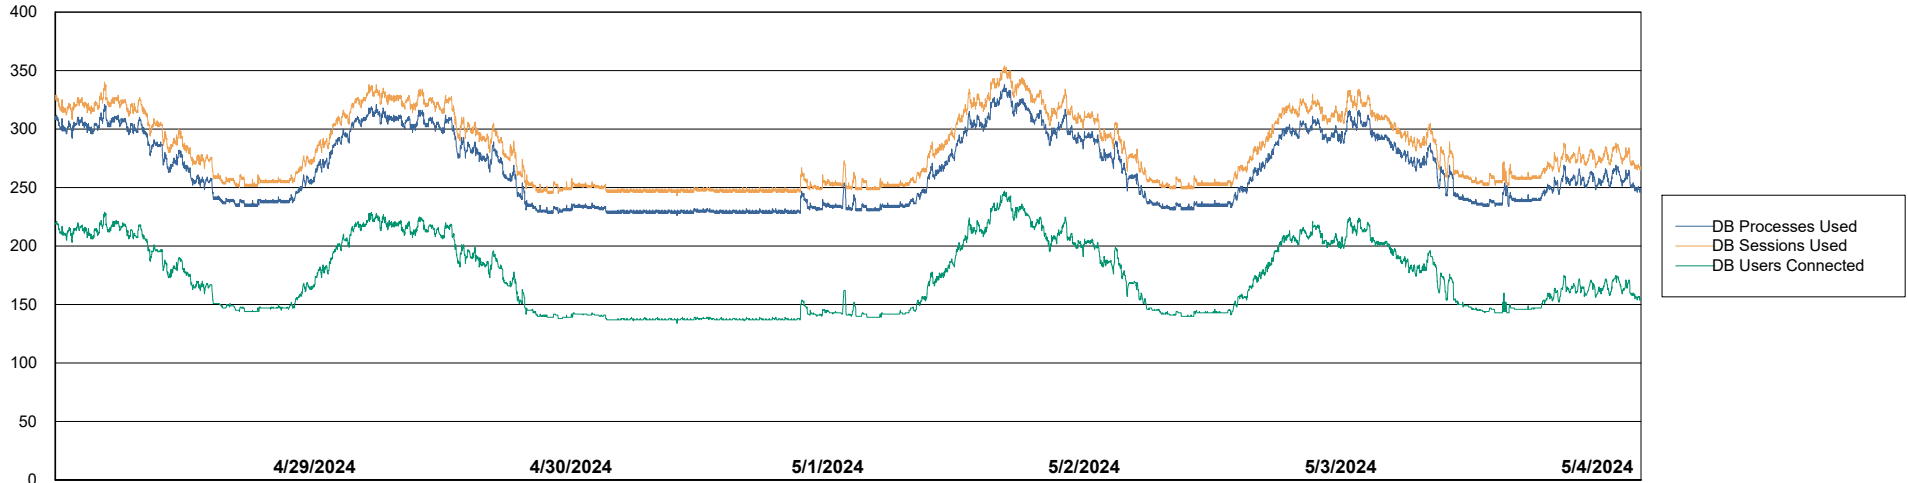

Weekly SLA Customer Report

Customer KLH_Production (24/7)
Database ID 139

Database Performance KLH_PRD_SRSBIDB01_ABS1

Weekly SLA Customer Report

Customer KLH_Production (24/7)
Database ID 139

Database Performance KLH_PRD_SRSDDB01_ABS1