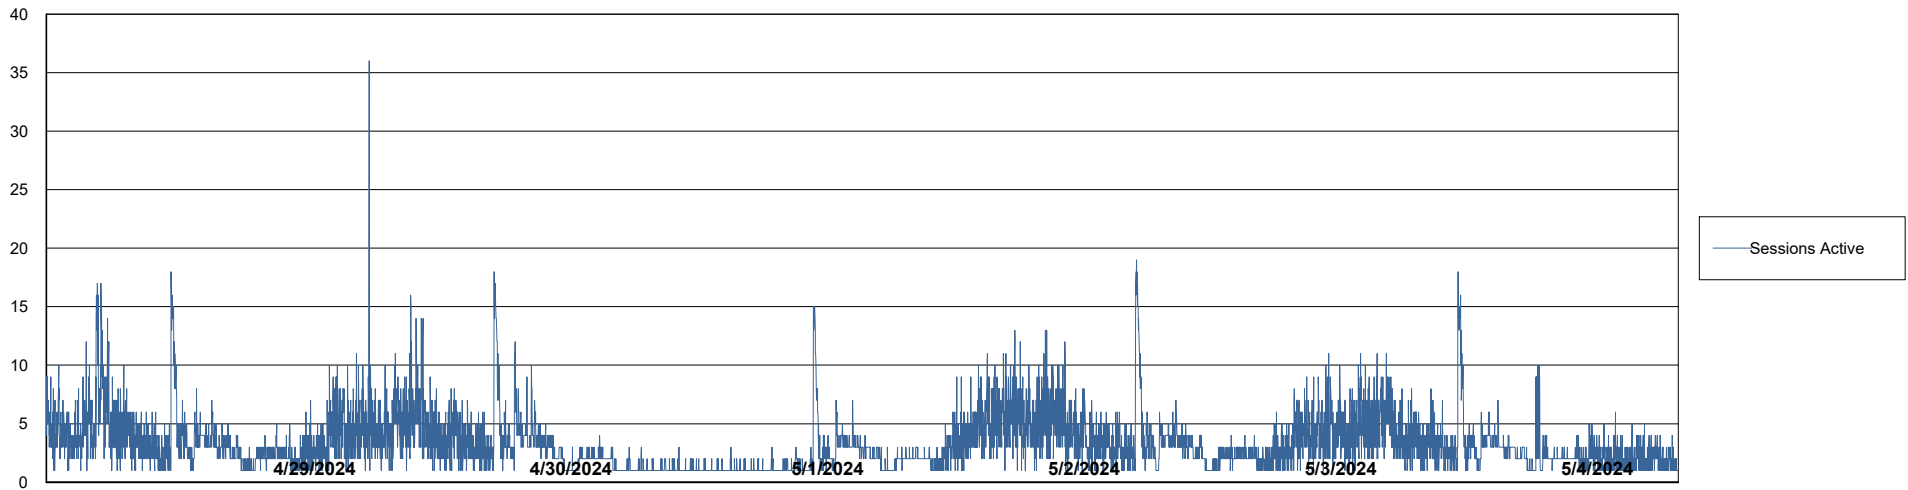

Weekly SLA Customer Report

Customer KLH_Production (24/7)
Database ID 139

Database Performance KLH_PRD_SRSBIDB01_ABS1

Weekly SLA Customer Report

Customer KLH_Production (24/7)
Database ID 139

Database Performance KLH_PRD_SRSDDB01_ABS1