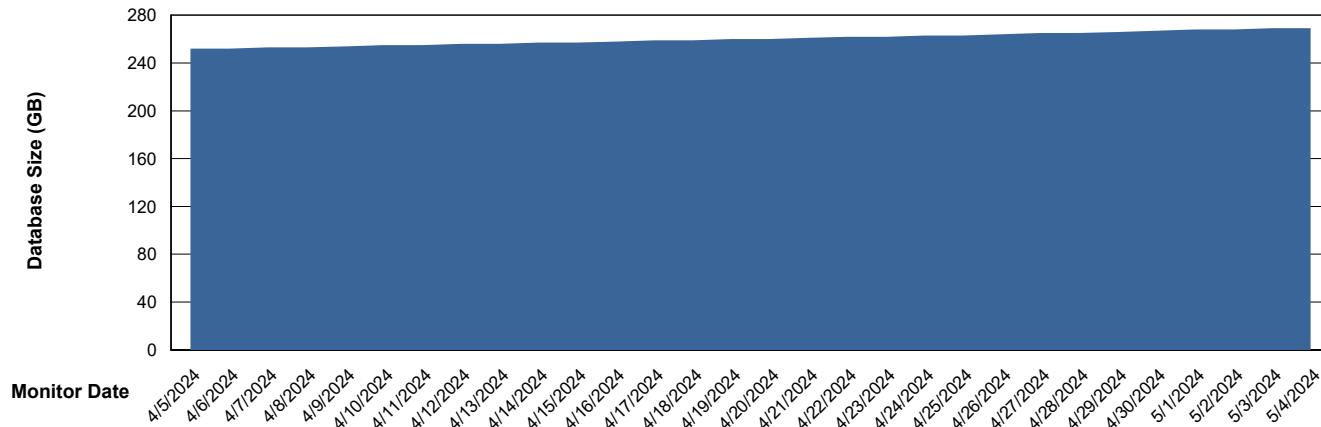

Customer KLH_Production (24/7)
Database ID 139

DATABASE SIZE KLH_PRD_SRSBIDB01_ABS1

Database growth over last month

DATABASE SIZE KLH_PRD_SRSDB01_ABS1

Database growth over last month

Weekly SLA Customer Report