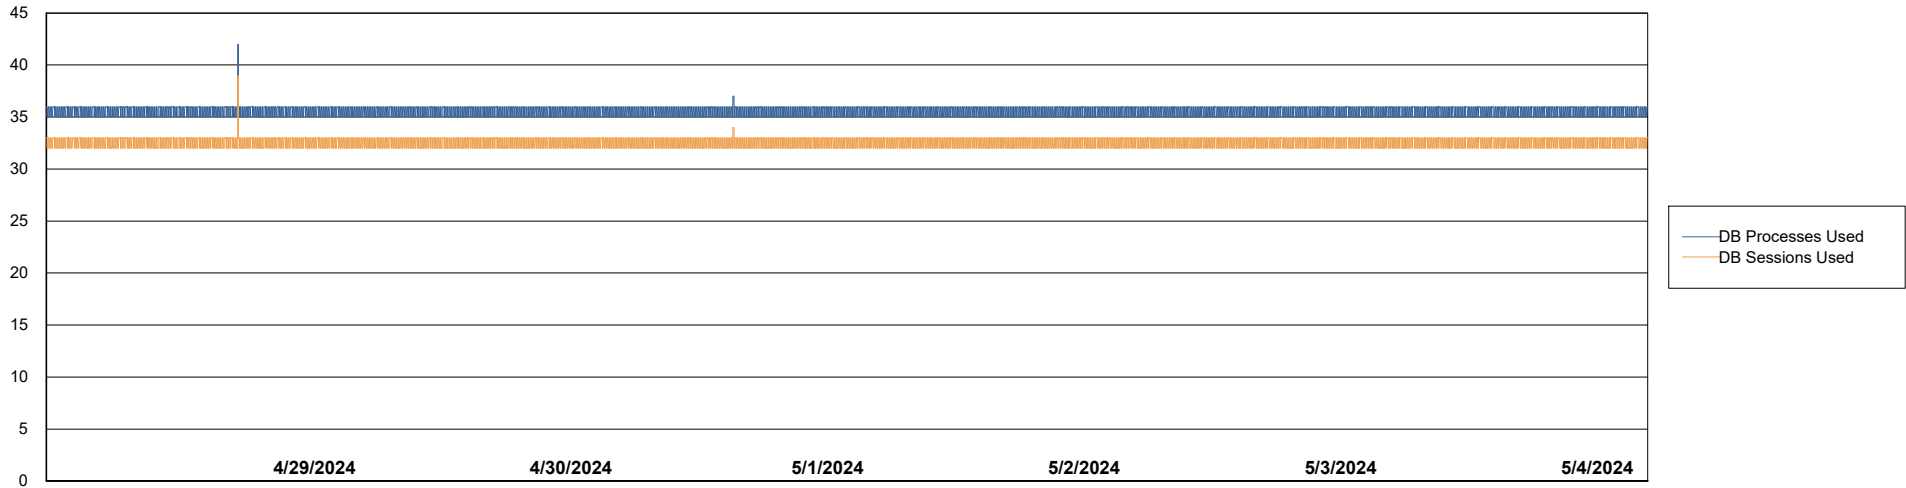

Database Performance KLA_STB_KLAHQORA06_DB_HSBABS1

DB Processes Max 1,000