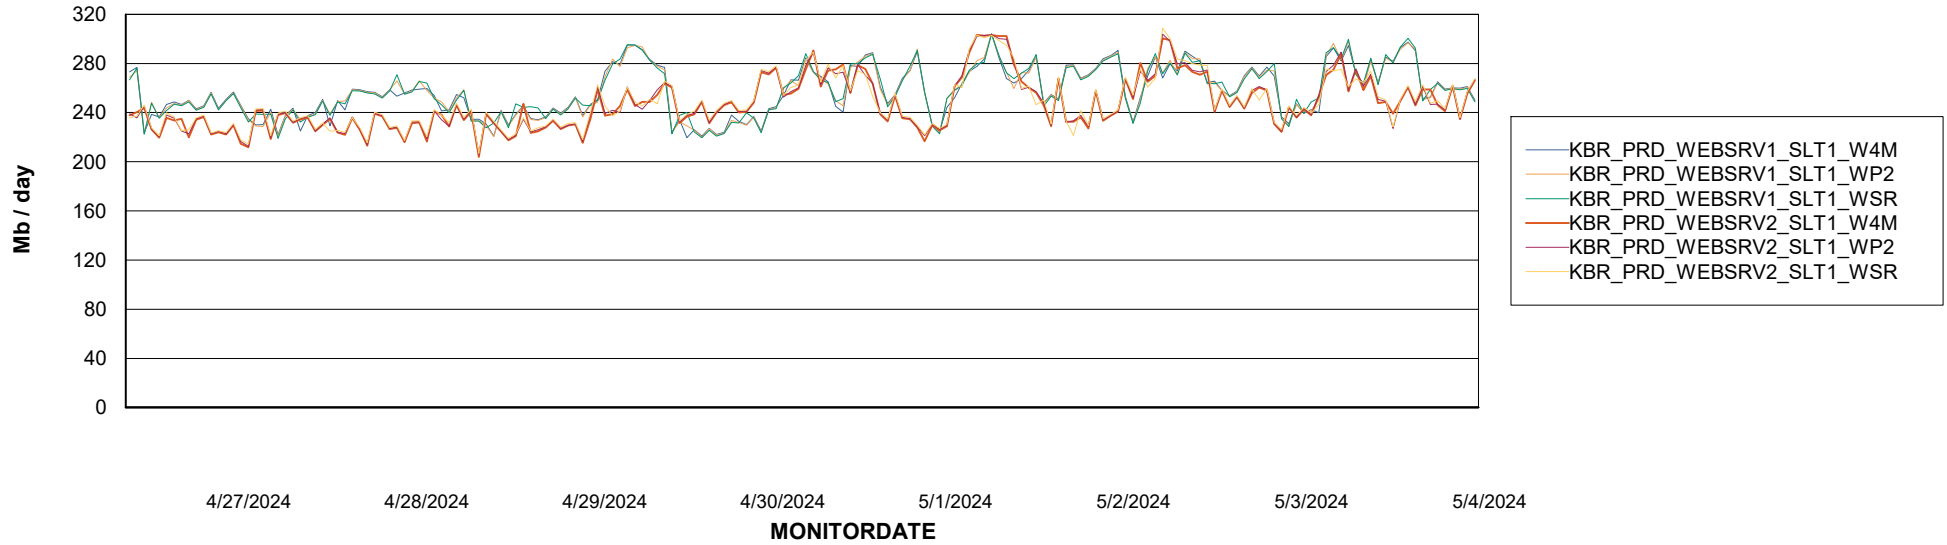

ABSolute Web Component Services

Avg memory used per ABS Web component