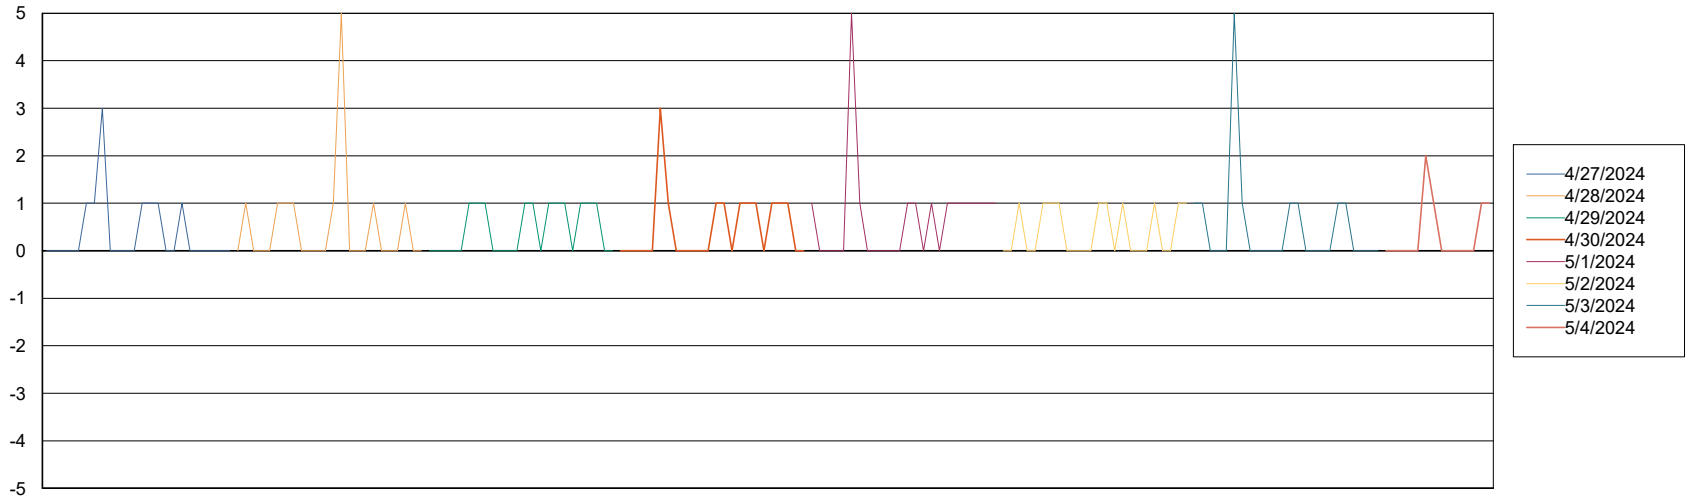

Standby Database Health KBR_Production

Recovery lag for last 7 days