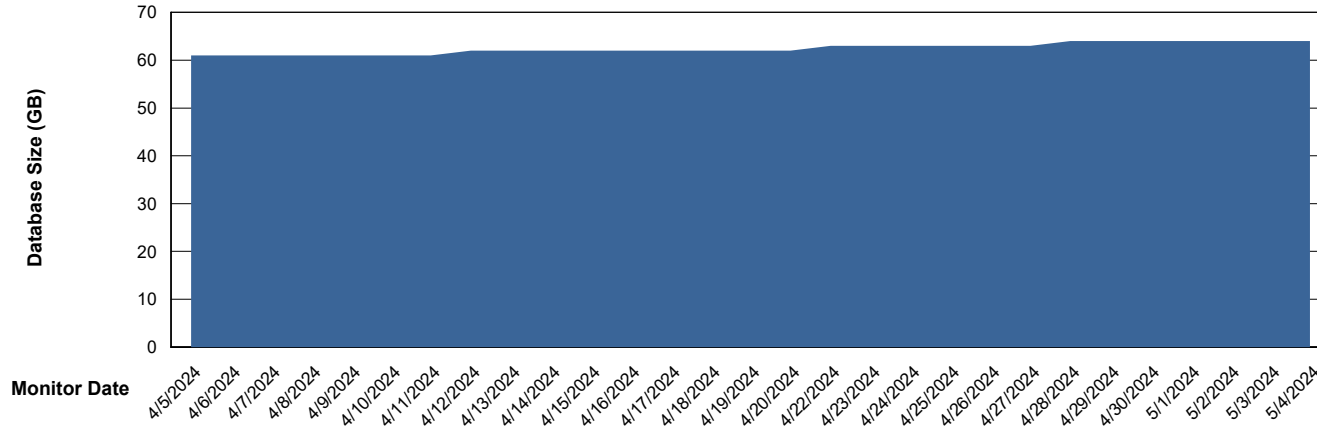

Weekly SLA Customer Report

Customer KBR_Production
Database ID 117

Database Performance KBR_PRD_DB-SRV2_HSBABS1

DB Processes Max 1,000

Weekly SLA Customer Report

Customer KBR_Production
Database ID 117

DATABASE SIZE KBR_PRD_BI-DBSRV_ABS1

Database growth over last month

DATABASE SIZE KBR_PRD_DB-SRV1_ABS1

Database growth over last month

Weekly SLA Customer Report

Customer KBR_Production
 Database ID 117

Database Tablespace KBR_PRD_BI-DBSRV_ABS1