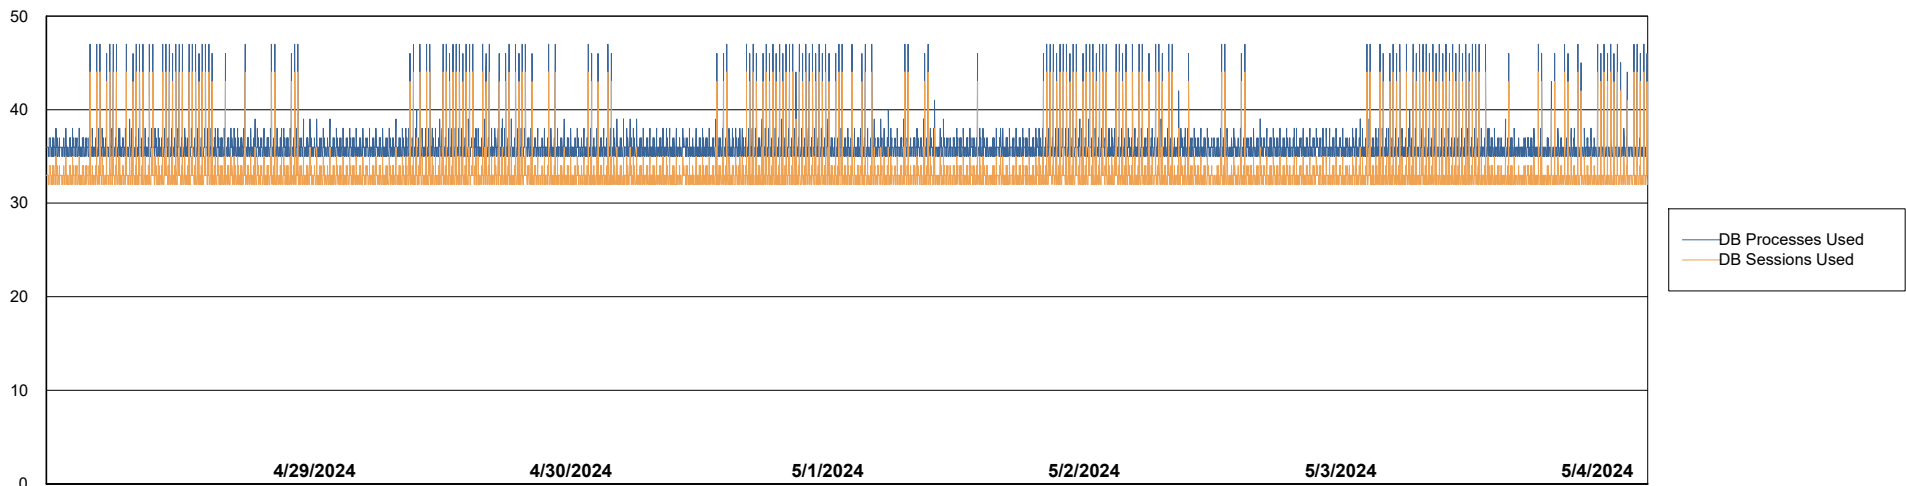

Database Performance KBR_PRD_DB-SRV2_HSBABS1

DB Processes Max 1,000