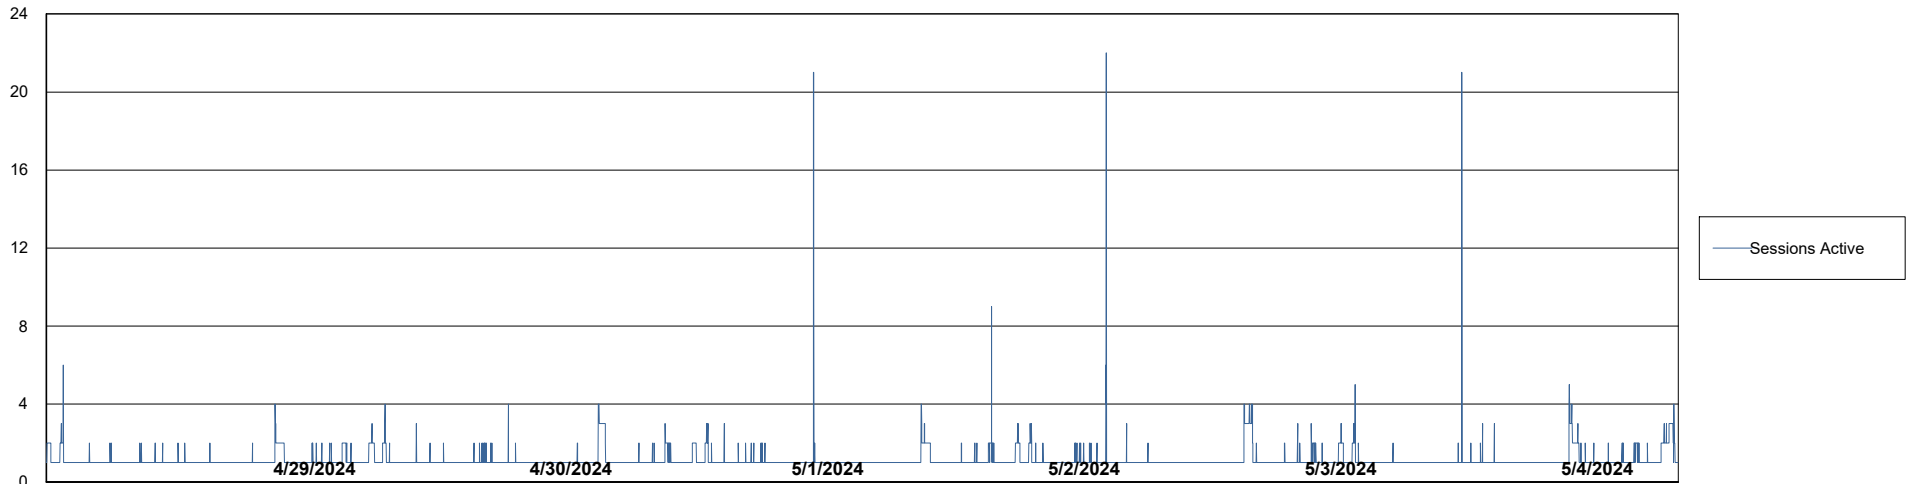

Weekly SLA Customer Report

Customer KBR_Production
 Database ID 117

Harddisk Usage KBR_PRD_WEBSRV2

	Free disk space on / (%)	Total disk space on / (Gb)	Used disk space on / (Gb)	Free disk space on /boot (%)	Total disk space on /boot (Gb)	Used disk space on /boot (Gb)
5/4/2024	82	55	10	59	1	0
5/3/2024	82	55	10	59	1	0
5/2/2024	82	55	10	59	1	0
5/1/2024	82	55	10	59	1	0
4/30/2024	82	55	10	59	1	0
4/29/2024	82	55	10	59	1	0
4/28/2024	82	55	10	59	1	0

Weekly SLA Customer Report

Customer KBR_Production
Database ID 117

Database Performance KBR_PRD_BI-DBSRV_ABS1

Weekly SLA Customer Report

Customer KBR_Production
Database ID 117

Database Performance KBR_PRD_DB-SRV1_ABS1