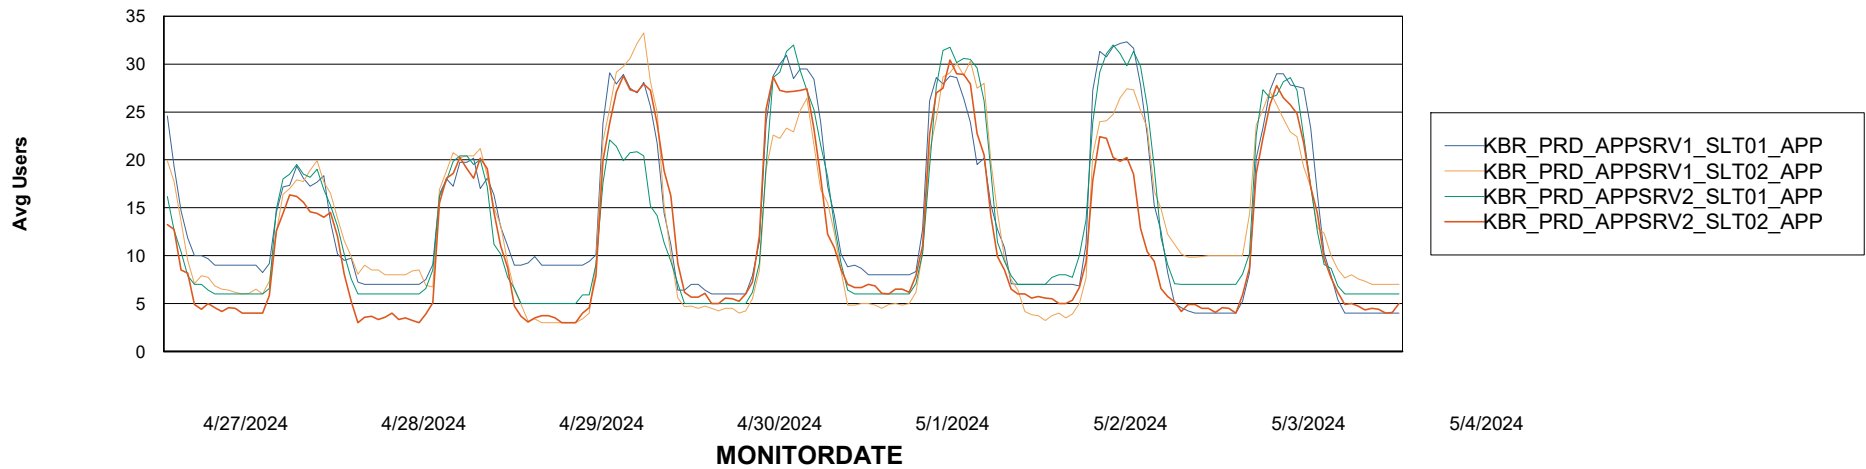

Avg memory used per ABS Server Service

Weekly SLA Customer Report

Customer KBR_Production
Database ID 117

ABSSolute Application Server Services

Avg memory used per ReportServer Service

Avg users per day per ABS server