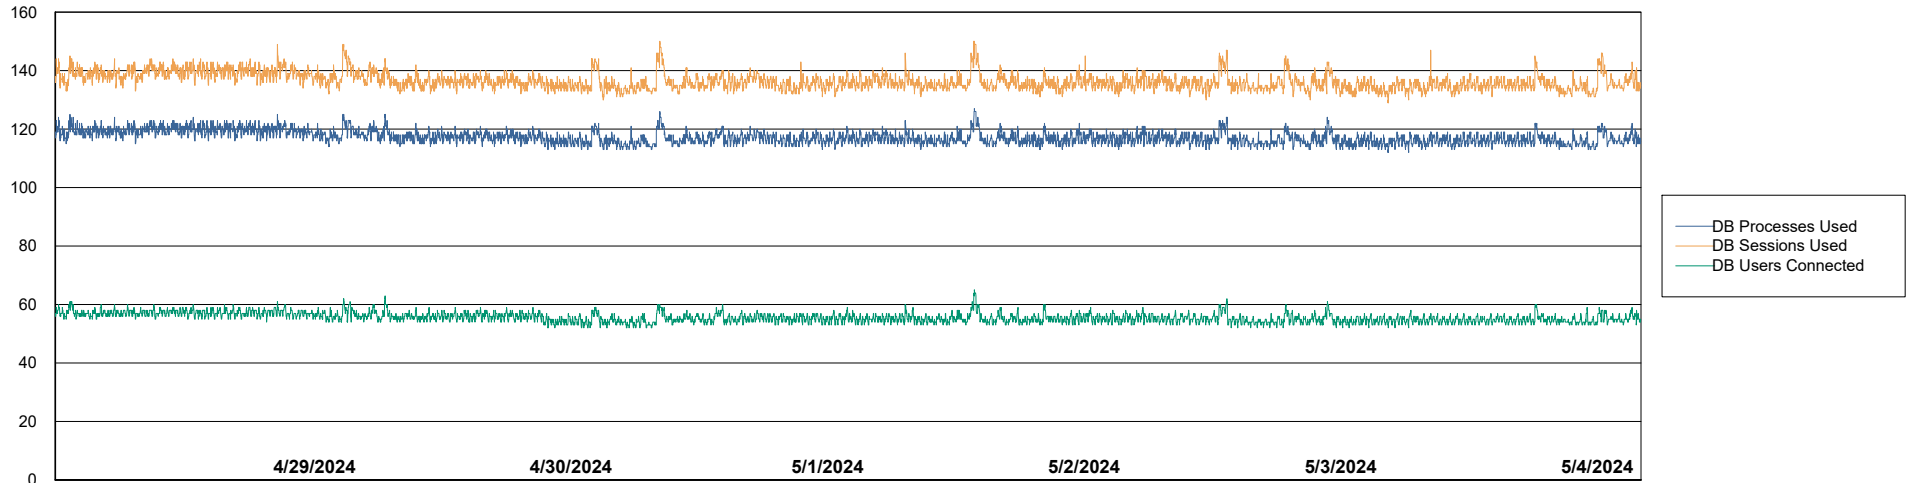

Database Performance KBR_PRD_BI-DBSRV_ABS1