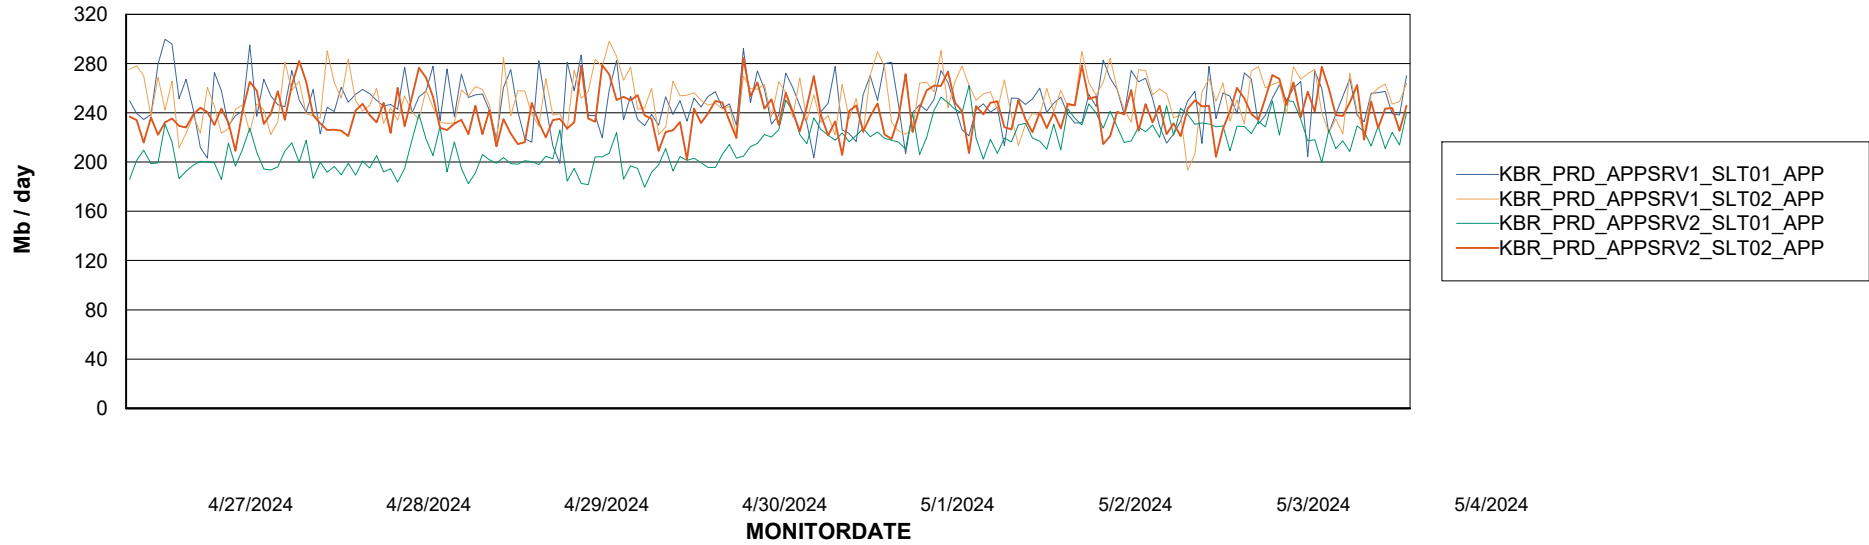

ABSSolute Application Server Services

Avg memory used per ABS Server Service