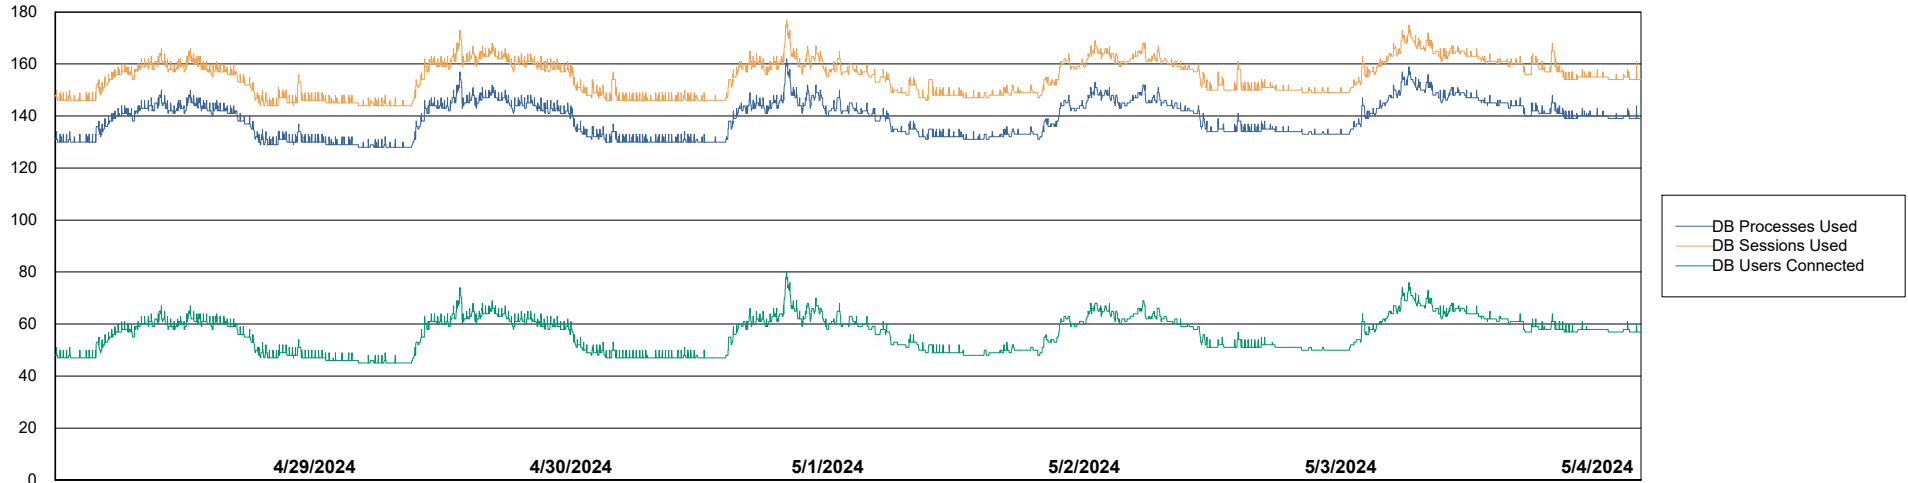

Weekly SLA Customer Report

Customer KBR_Production
Database ID 117

Database Performance KBR_PRD_BI-DBSRV_ABS1

Weekly SLA Customer Report

Customer KBR_Production
Database ID 117

Database Performance KBR_PRD_DB-SRV1_ABS1