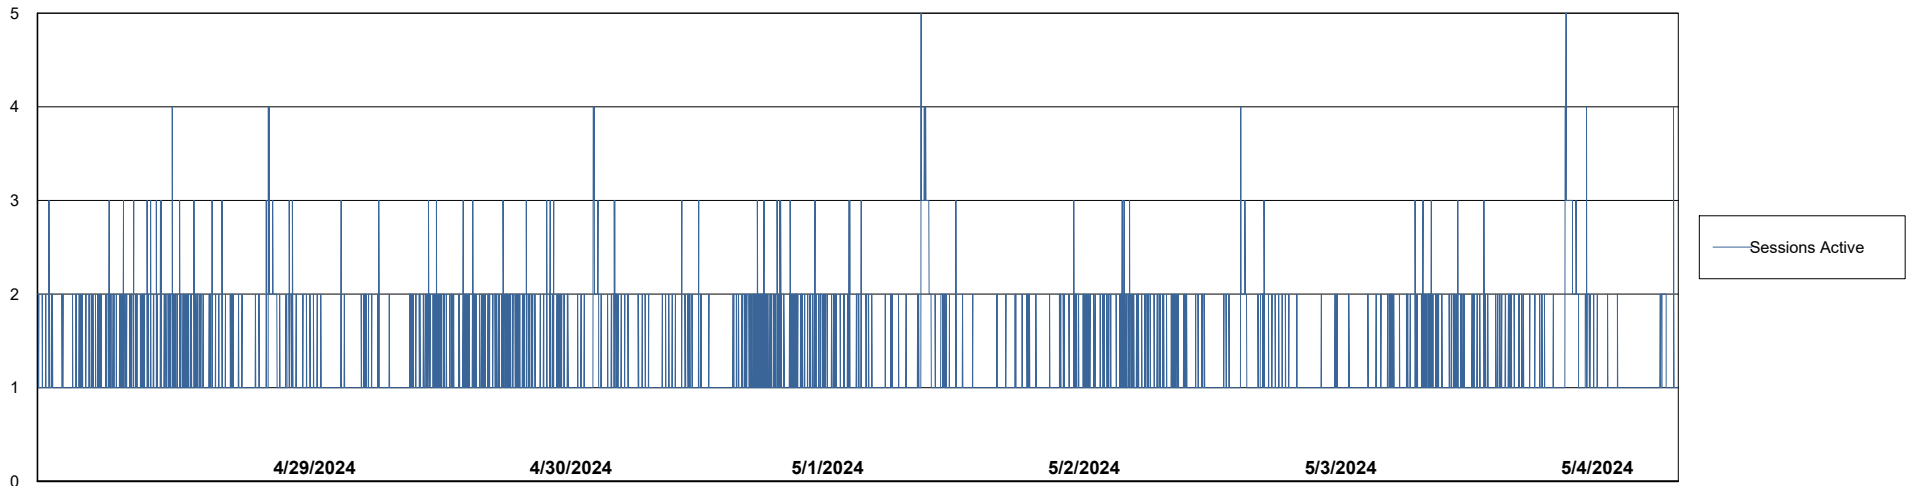

Weekly SLA Customer Report

Customer KBR_Production
 Database ID 117

Harddisk Usage KBR_PRD_WEBSRV2

	Free disk space on / (%)	Total disk space on / (Gb)	Used disk space on / (Gb)	Free disk space on /boot (%)	Total disk space on /boot (Gb)	Used disk space on /boot (Gb)
5/4/2024	82	55	10	59	1	0
5/3/2024	82	55	10	59	1	0
5/2/2024	82	55	10	59	1	0
5/1/2024	82	55	10	59	1	0
4/30/2024	82	55	10	59	1	0
4/29/2024	82	55	10	59	1	0
4/28/2024	82	55	10	59	1	0

Weekly SLA Customer Report

Customer KBR_Production
Database ID 117

Database Performance KBR_PRD_BI-DBSRV_ABS1

Weekly SLA Customer Report

Customer KBR_Production
Database ID 117

Database Performance KBR_PRD_DB-SRV1_ABS1