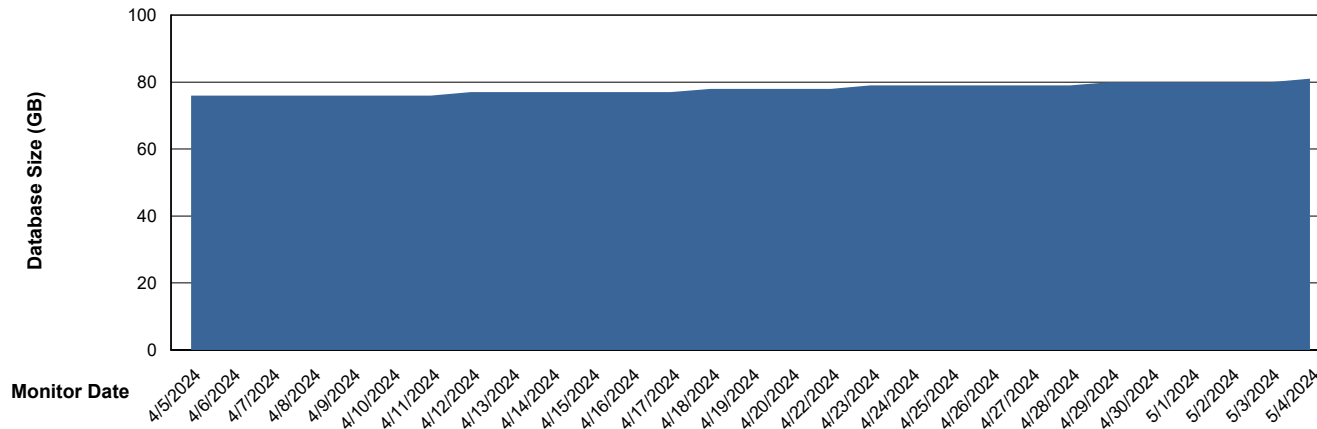

Weekly SLA Customer Report

Customer KBR_Production
Database ID 117

Database Performance KBR_PRD_DB-SRV2_HSBABS1

DB Processes Max 1,000

Weekly SLA Customer Report

Customer KBR_Production
Database ID 117

DATABASE SIZE KBR_PRD_BI-DBSRV_ABS1

Database growth over last month

DATABASE SIZE KBR_PRD_DB-SRV1_ABS1

Database growth over last month

Weekly SLA Customer Report

Customer KBR_Production
 Database ID 117

Database Tablespace KBR_PRD_BI-DBSRV_ABS1