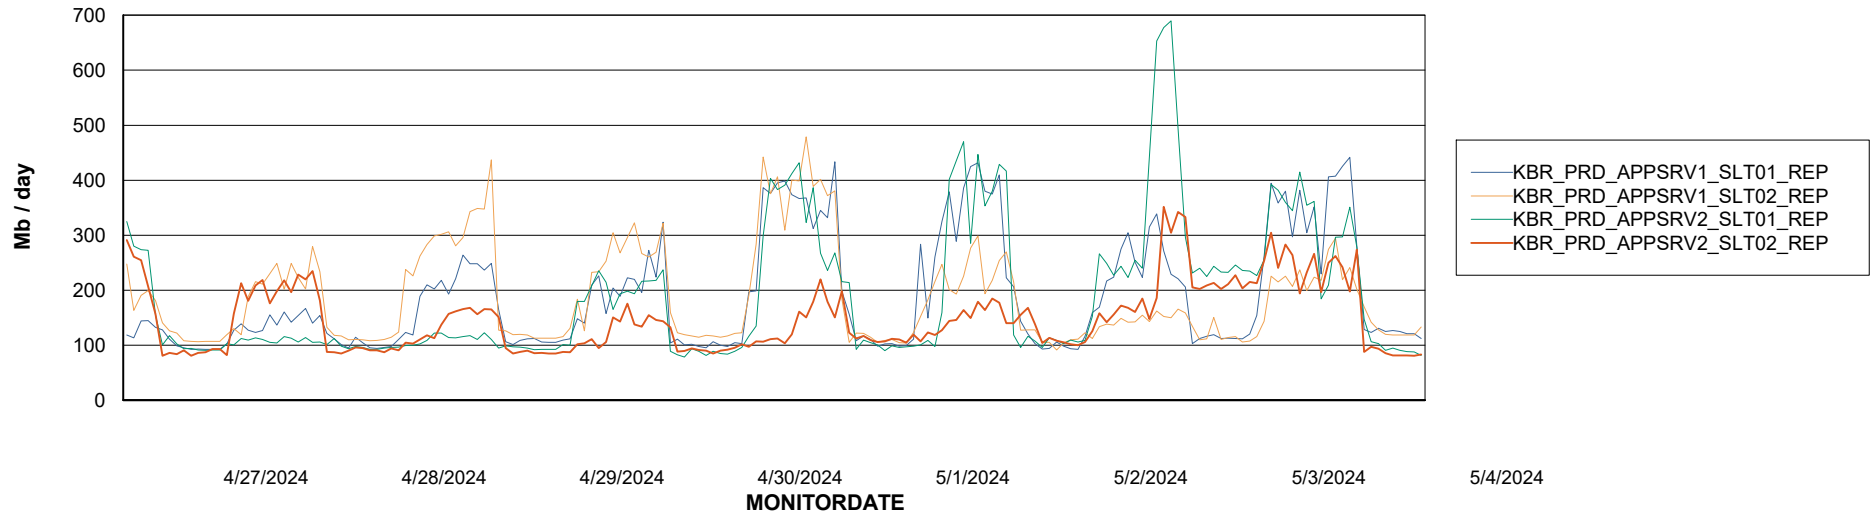

Avg memory used per ABS Server Service

Weekly SLA Customer Report

Customer KBR_Production
Database ID 117

ABSSolute Application Server Services

Avg memory used per ReportServer Service

Avg users per day per ABS server