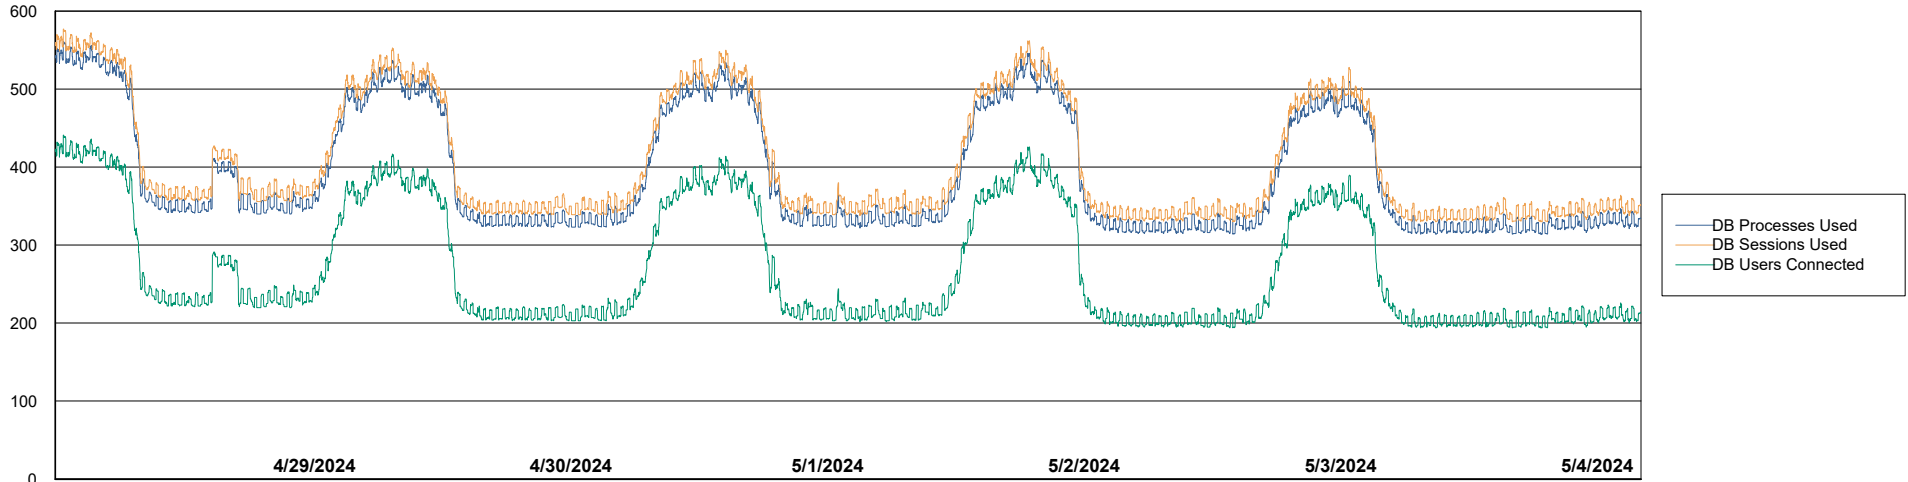

DB Processes Max 4
DB Processes Max 1,000
DB Processes Max 0

Weekly SLA Customer Report

Customer JSG_Production (24/7)
Database ID 102

Database Performance JSG_PRD_RIKER_DB_HSBABS1

Weekly SLA Customer Report