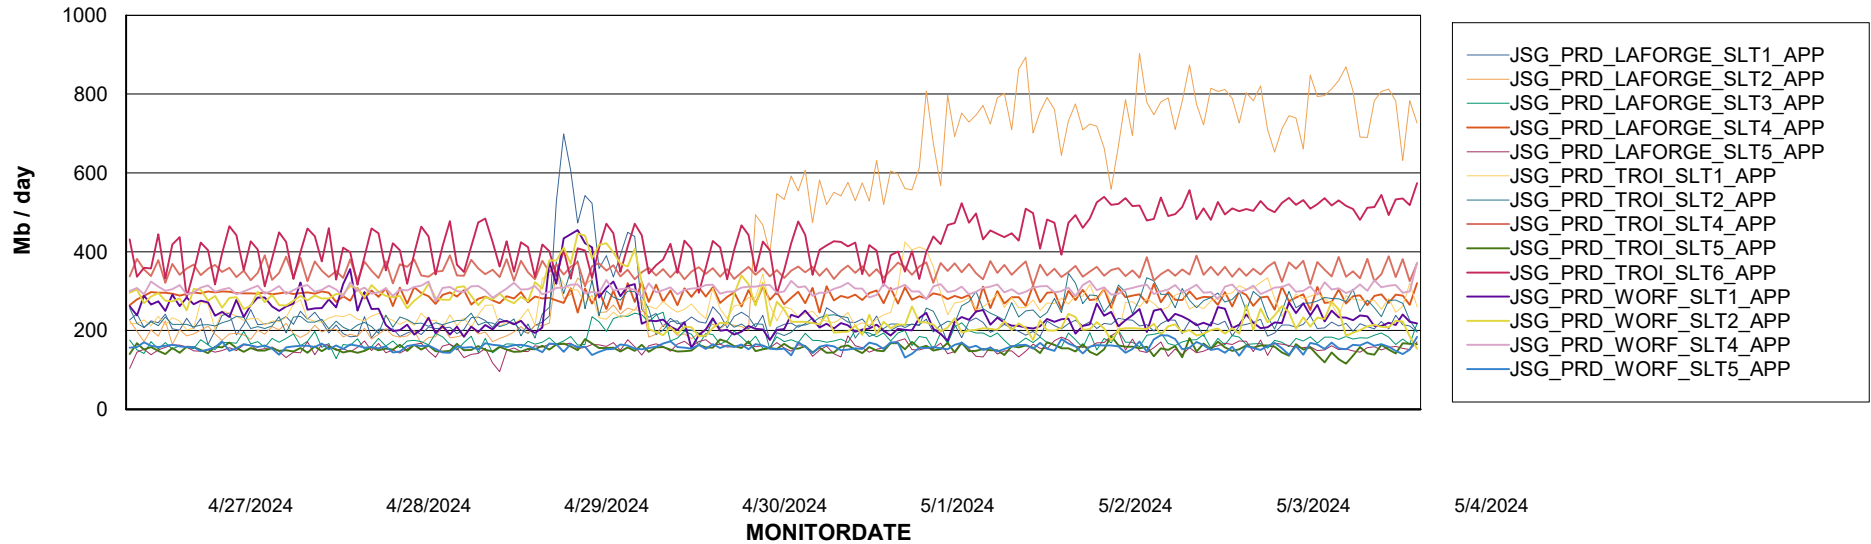

ABSSolute Application Server Services

Avg memory used per ABS Server Service