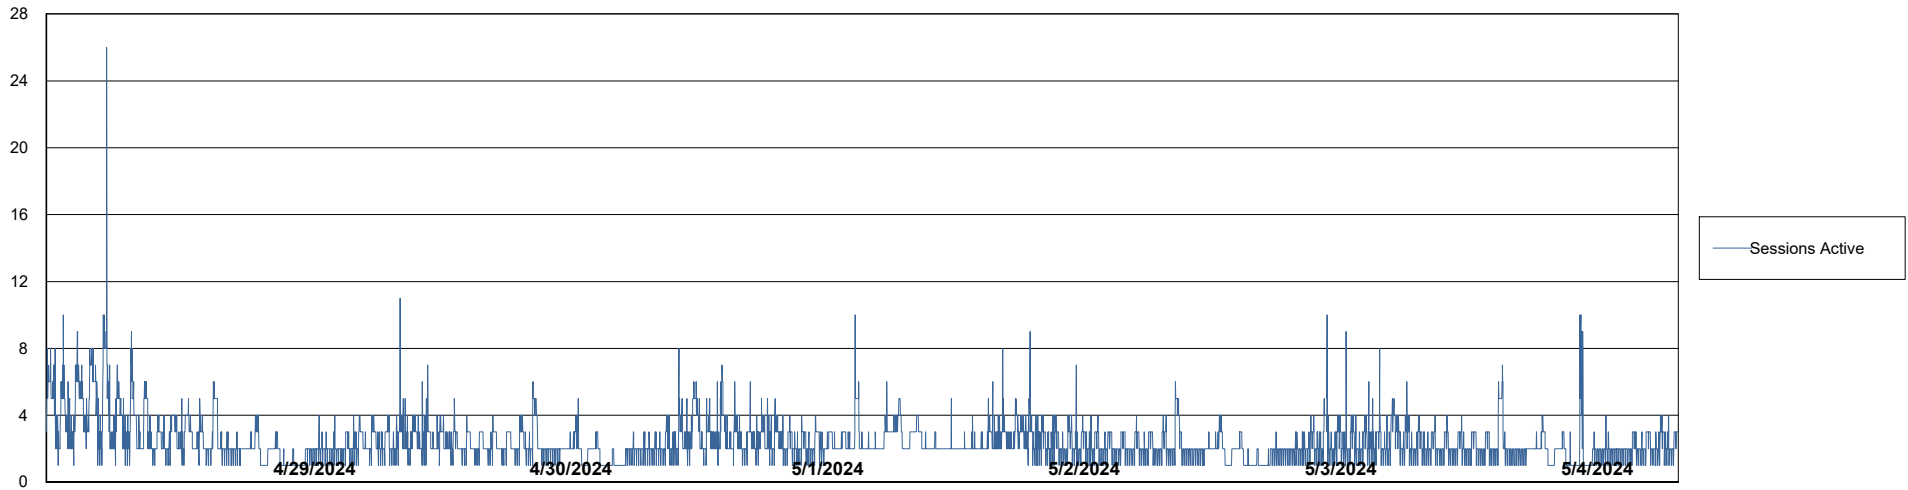

Weekly SLA Customer Report

Customer JSG_Production (24/7)
Database ID 102

Harddisk Usage JSG_PRD_WORF

	Free disk space on C: (%)	Total disk space on C: (Gb)	Used disk space on C: (Gb)
5/4/2024	53	149	70
5/3/2024	53	149	70
5/2/2024	53	149	70
5/1/2024	53	149	70
4/30/2024	53	149	70
4/29/2024	53	149	70
4/28/2024	53	149	69

Weekly SLA Customer Report

Customer JSG_Production (24/7)
Database ID 102

Database Performance JSG_PRD_BASHIR_DB_ABS1

Weekly SLA Customer Report

Customer JSG_Production (24/7)
Database ID 102

Database Performance JSG_PRD_PICARD_DB_ABS1