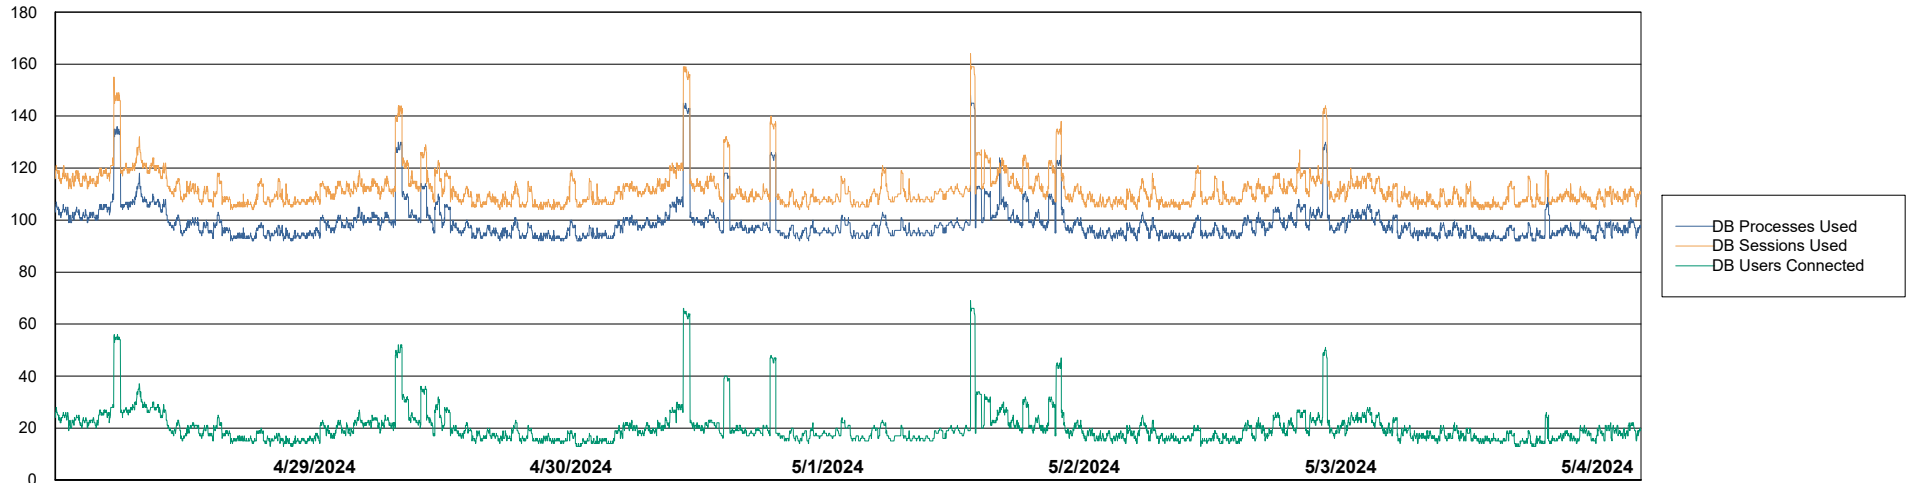

Database Performance JSG_PRD_BASHIR_DB_ABS1