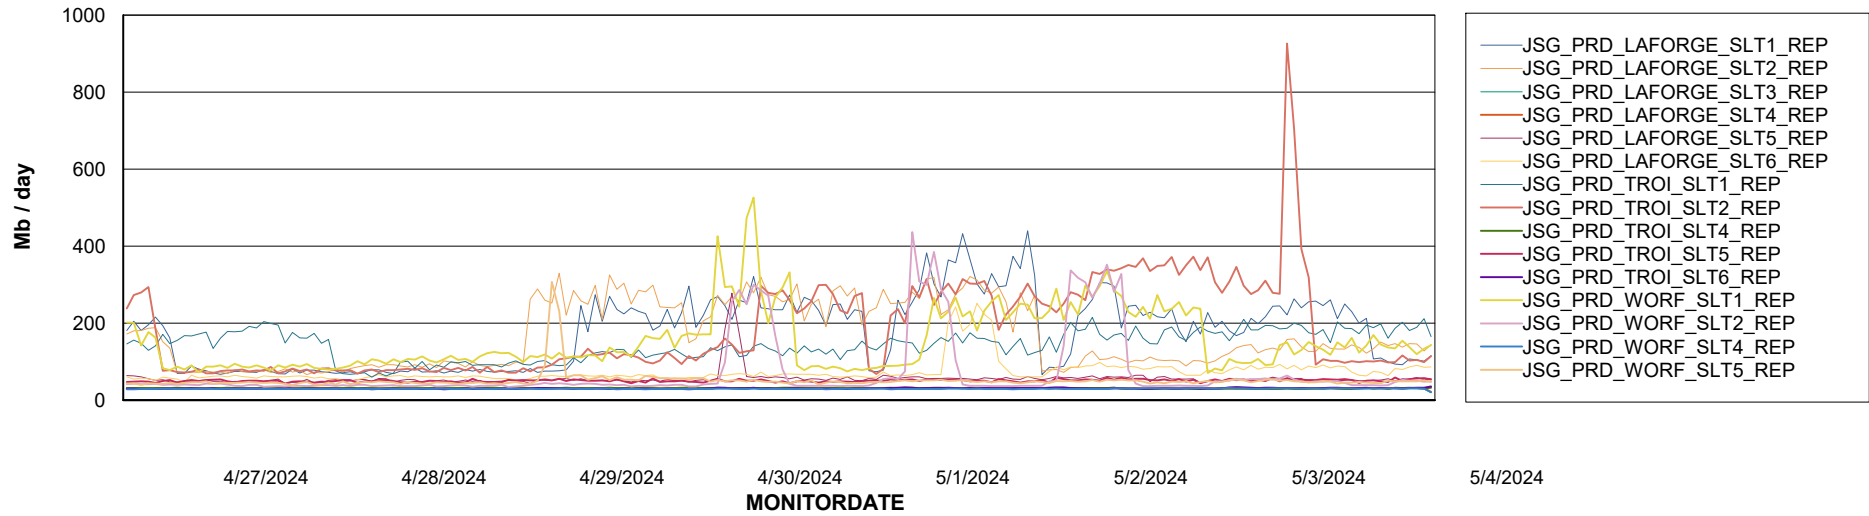

ABSSolute Application ReportServer Services

Avg memory used per ReportServer Service