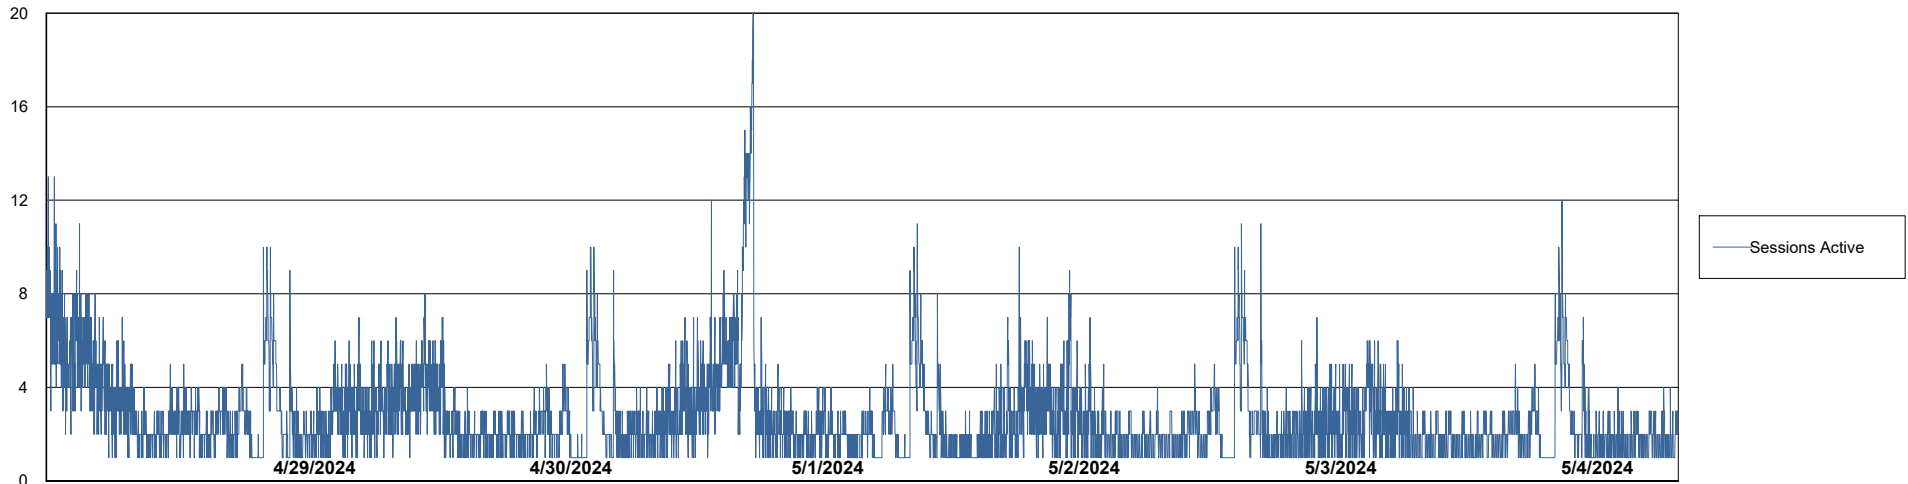

Weekly SLA Customer Report

Customer JSG_Production (24/7)
Database ID 102

Database Performance JSG_PRD_BASHIR_DB_ABS1

Weekly SLA Customer Report

Customer JSG_Production (24/7)
Database ID 102

Database Performance JSG_PRD_PICARD_DB_ABS1

DB Processes Max 4
DB Processes Max 1,000
DB Processes Max 0

Weekly SLA Customer Report

Customer JSG_Production (24/7)
Database ID 102

Database Performance JSG_PRD_RIKER_DB_HSBABS1

Weekly SLA Customer Report

Customer JSG_Production (24/7)
Database ID 102

DATABASE SIZE JSG_PRD_BASHIR_DB_ABS1

Database growth over last month

DATABASE SIZE JSG_PRD_RIKER_DB_HSBABS1

Database growth over last month

Weekly SLA Customer Report