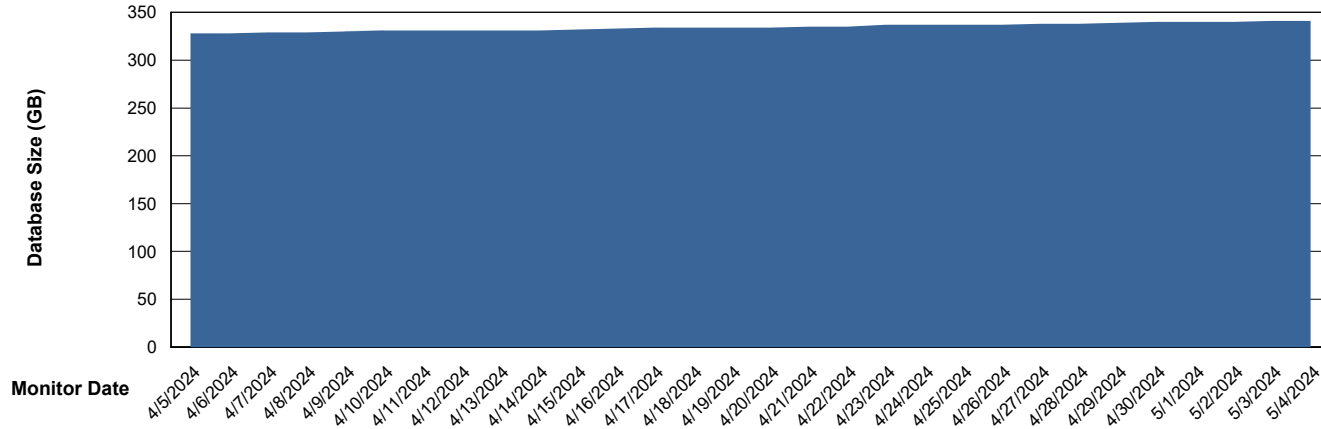

DATABASE SIZE JSG_PRD_BASHIR_DB_ABS1

Database growth over last month