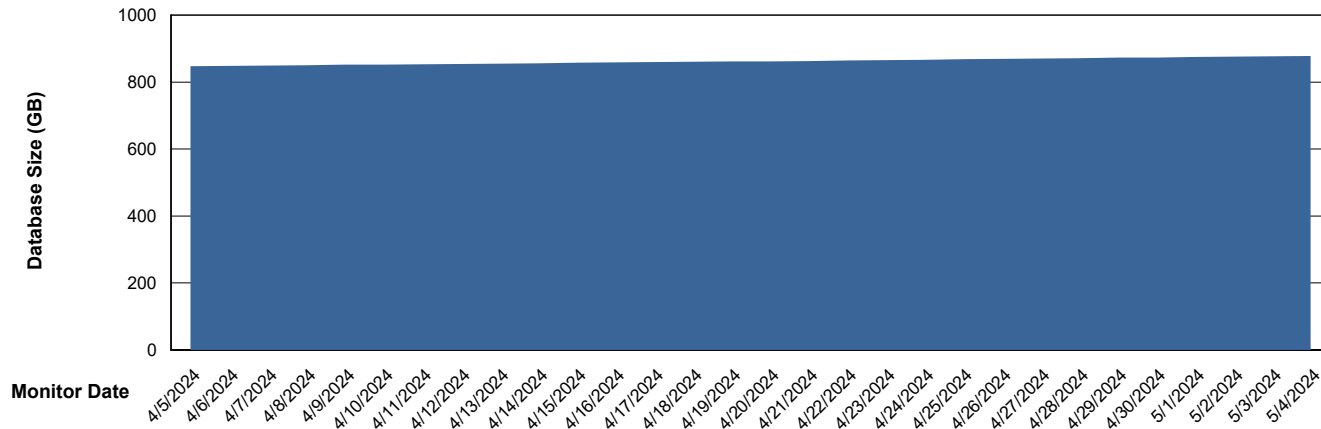

Customer JSG_Production (24/7)
Database ID 102

DATABASE SIZE JSG_PRD_BASHIR_DB_ABS1

Database growth over last month

DATABASE SIZE JSG_PRD_RIKER_DB_HSBABS1

Database growth over last month

Weekly SLA Customer Report