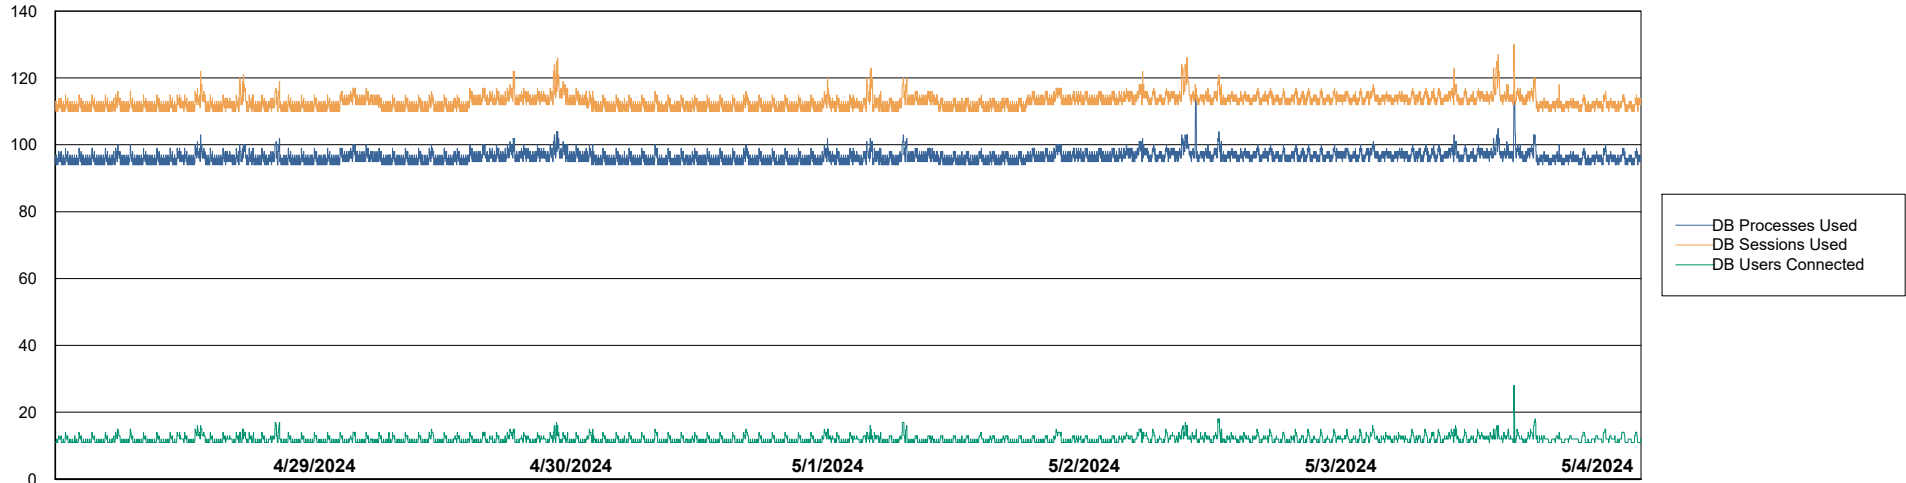

Database Performance ELJ_PRD_FRASEQXPRDDB03_ABS1