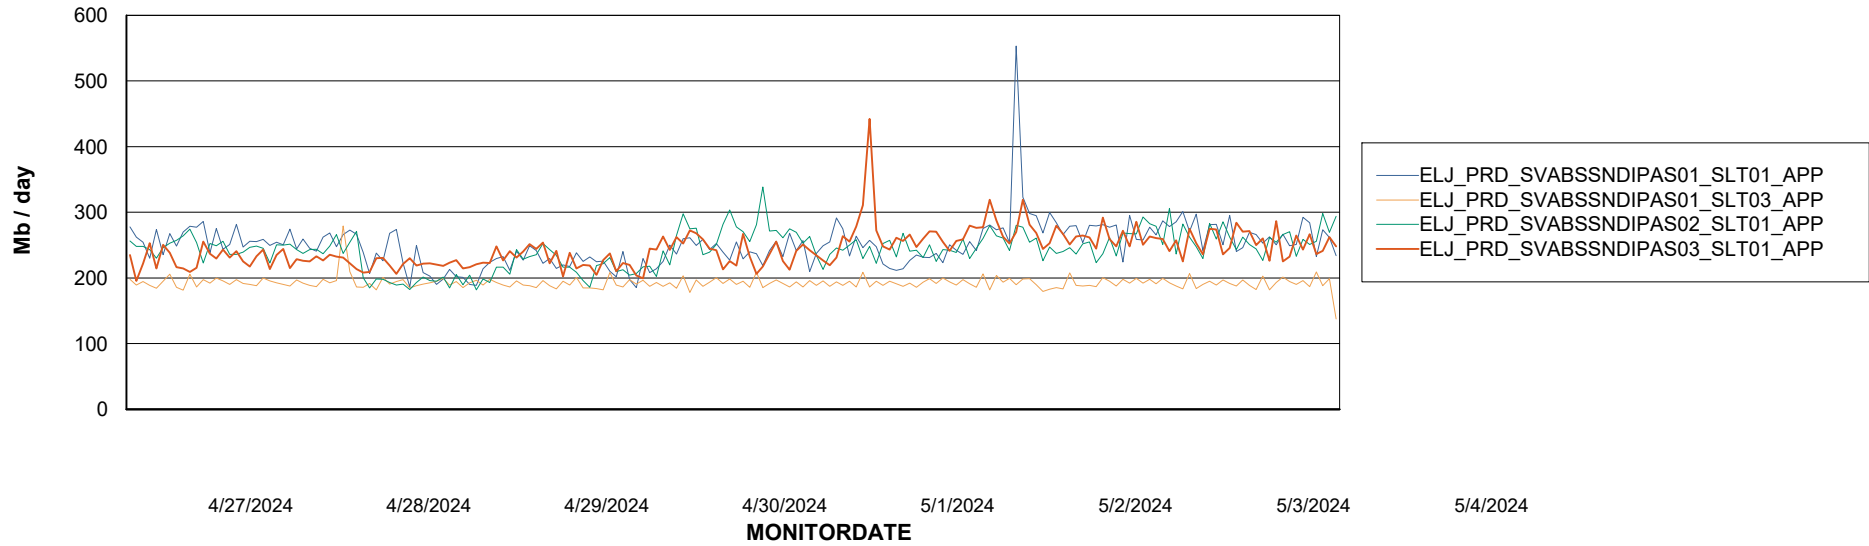

ABSSolute Application Server Services

Avg memory used per ABS Server Service