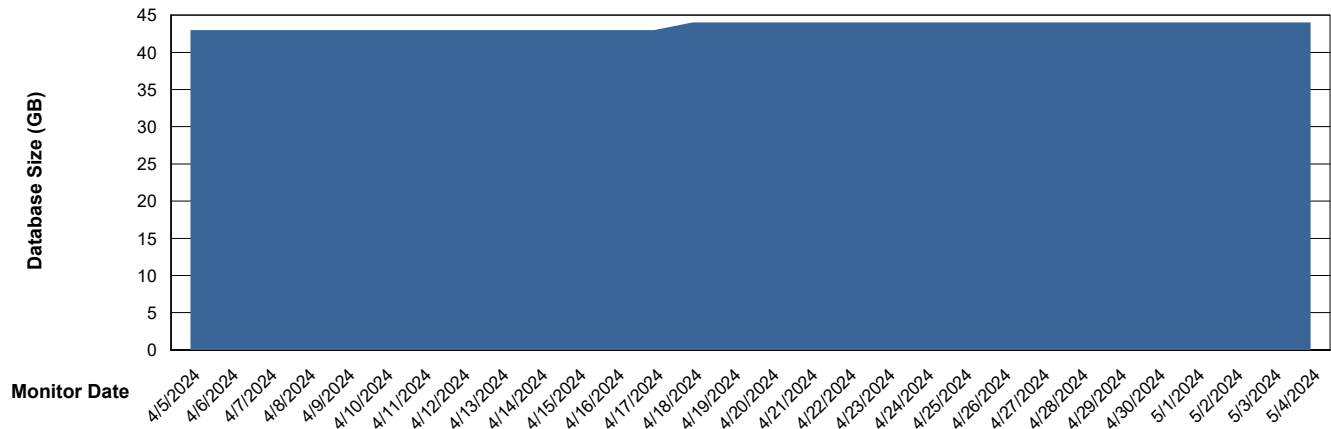

DATABASE SIZE ELJ_PRD_FRASEQXPRDDB03_ABS1

Database growth over last month