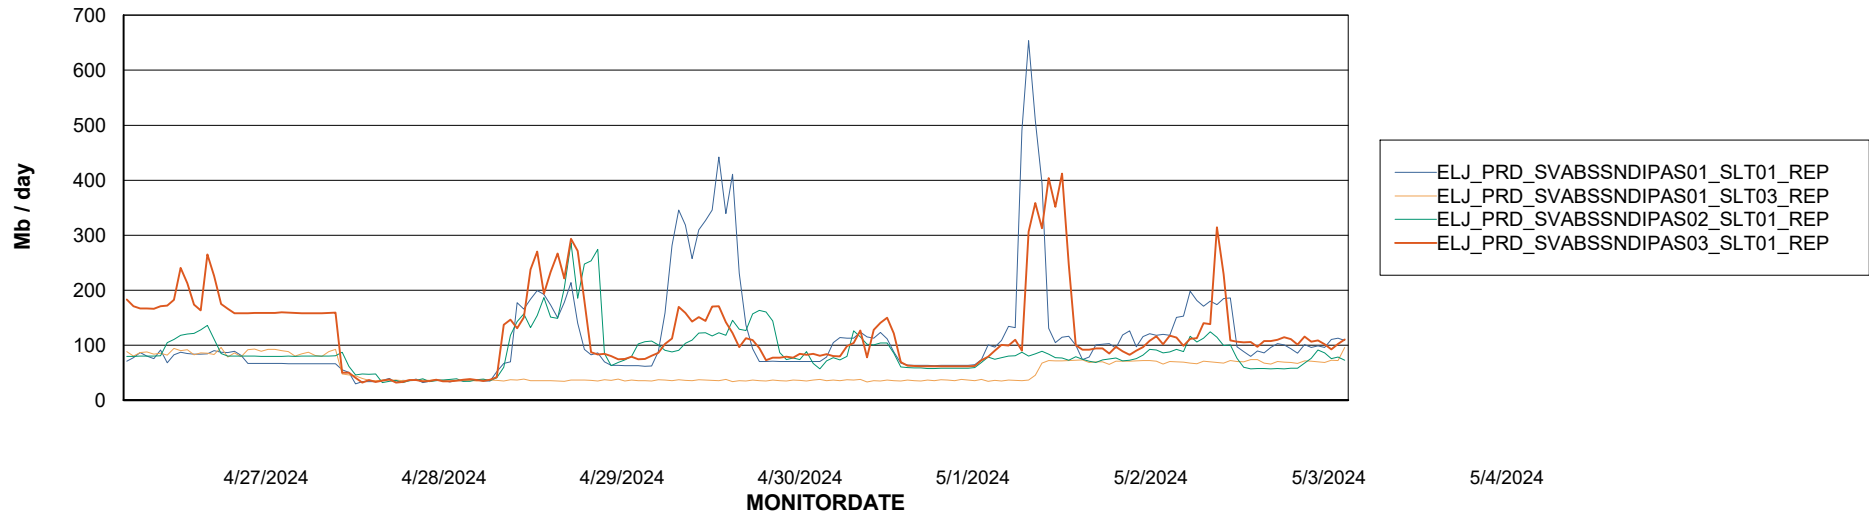

ABSSolute Application ReportServer Services

Avg memory used per ReportServer Service