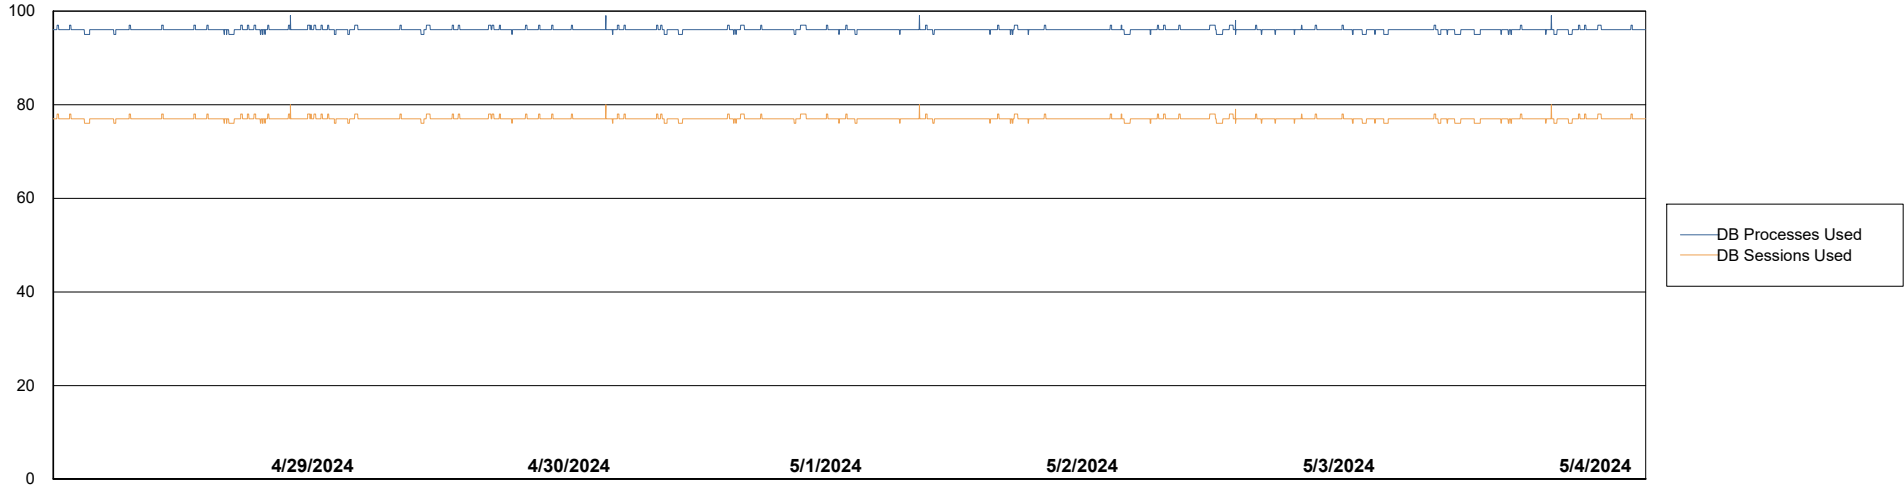

# Weekly SLA Customer Report

Customer ELJ Production  
Database ID 72

Database Performance ELJ\_PRD\_FRASEQXPRDDB02\_HSBABS1

DB Processes Max 1,000  
DB Processes Max 0