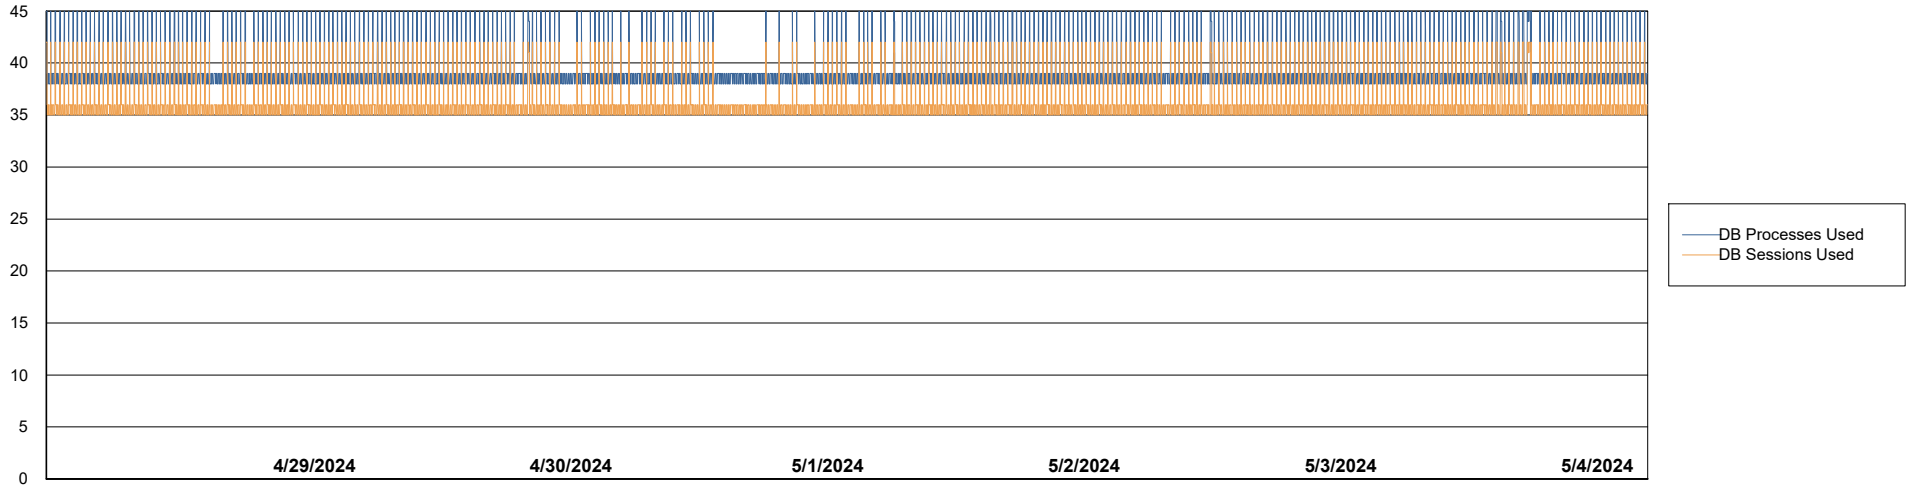

Database Performance ELI_PRD_FRASINTQUADB01_HSBABS1

DB Processes Max 1,000