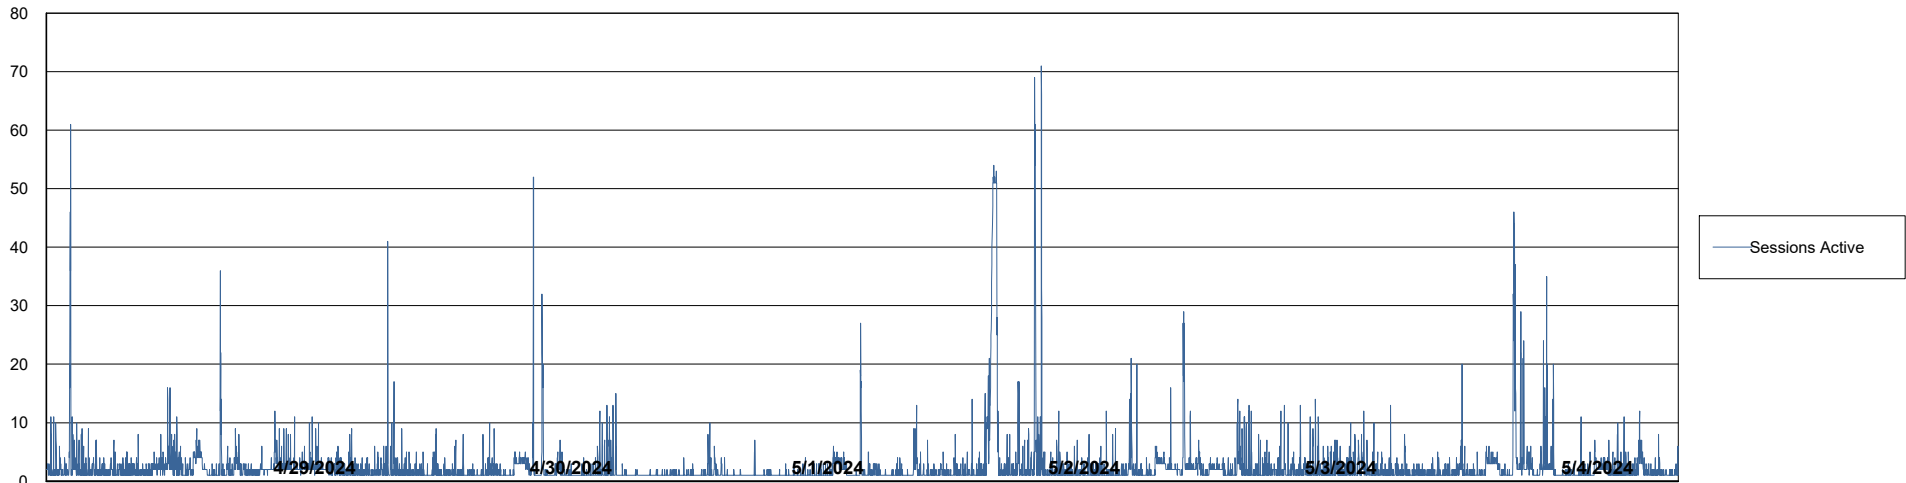

Weekly SLA Customer Report

Customer ELI_Production
Database ID 62

Database Performance ELI_PRD_FRASEQXPRDDB04-BI_ABS1

Weekly SLA Customer Report

Customer ELI_Production
Database ID 62

Database Performance ELI_PRD_FRASINTPRDDB01_ABS1