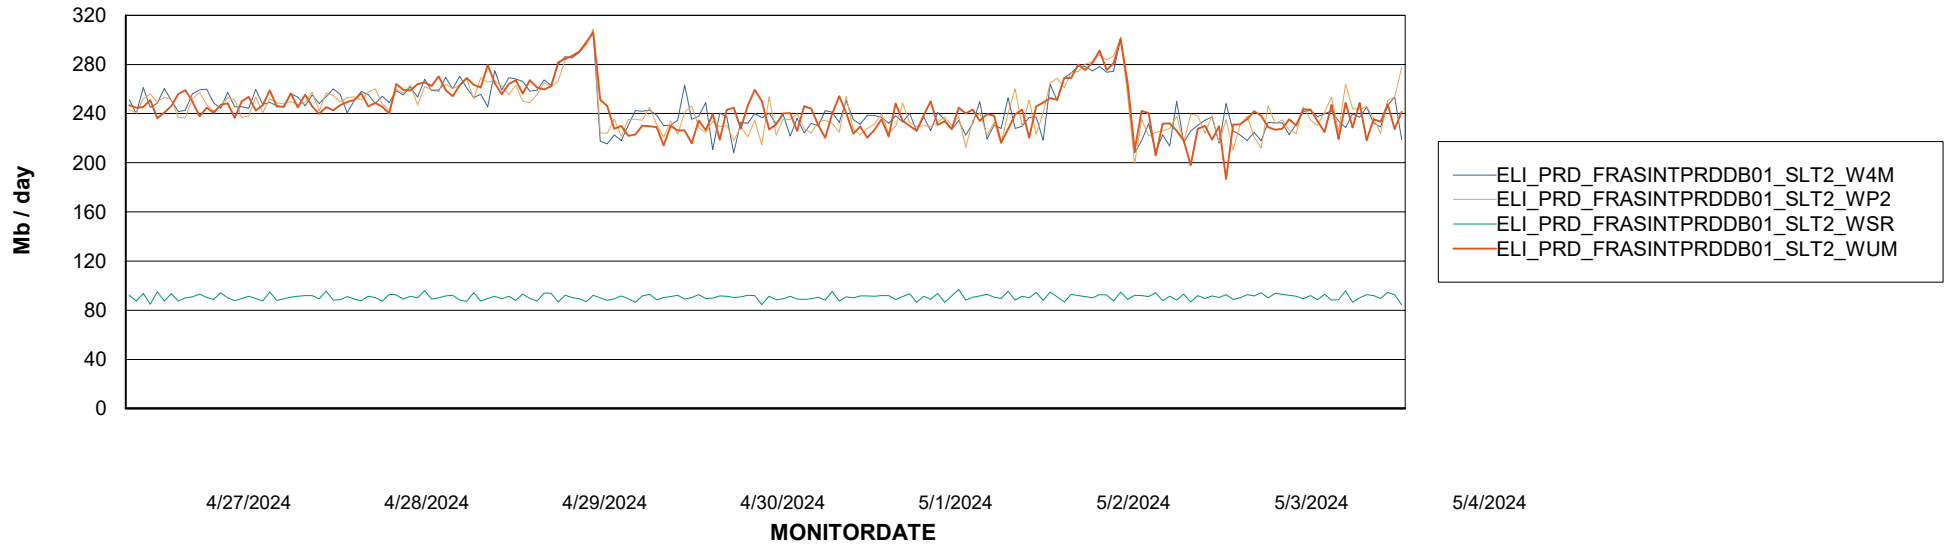

ABSolute Web Component Services

Avg memory used per ABS Web component