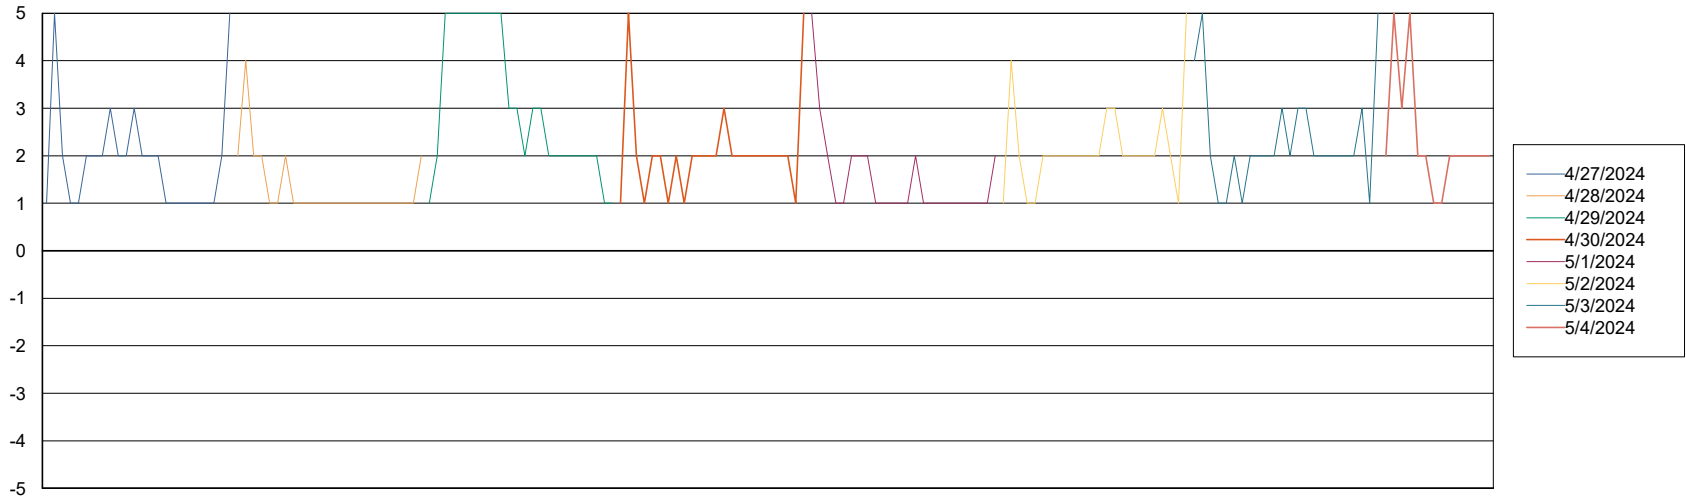

Standby Database Health ELI_Production

Recovery lag for last 7 days