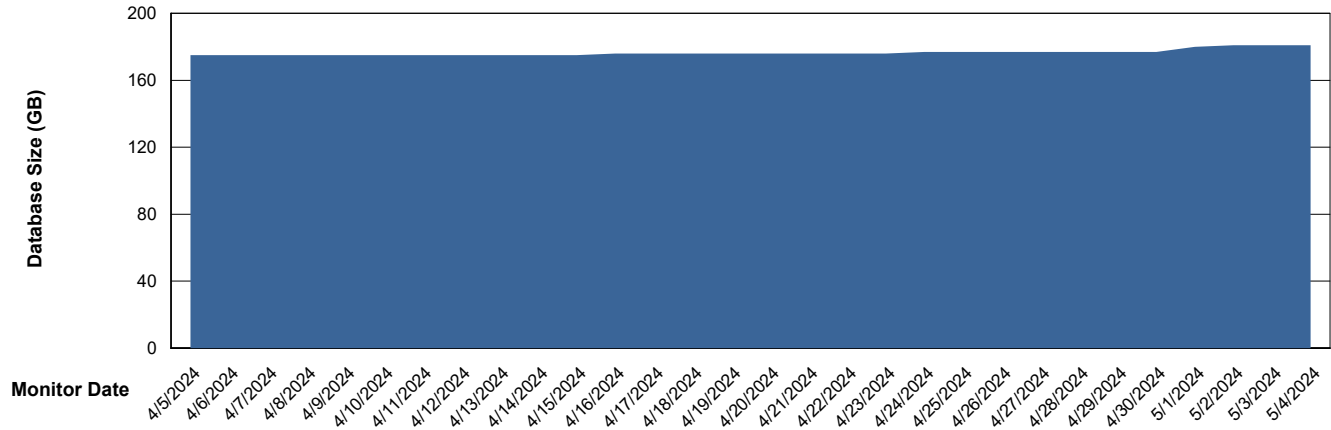

DATABASE SIZE ELI_PRD_FRASEQXPRDDB04-BI_ABS1

Database growth over last month