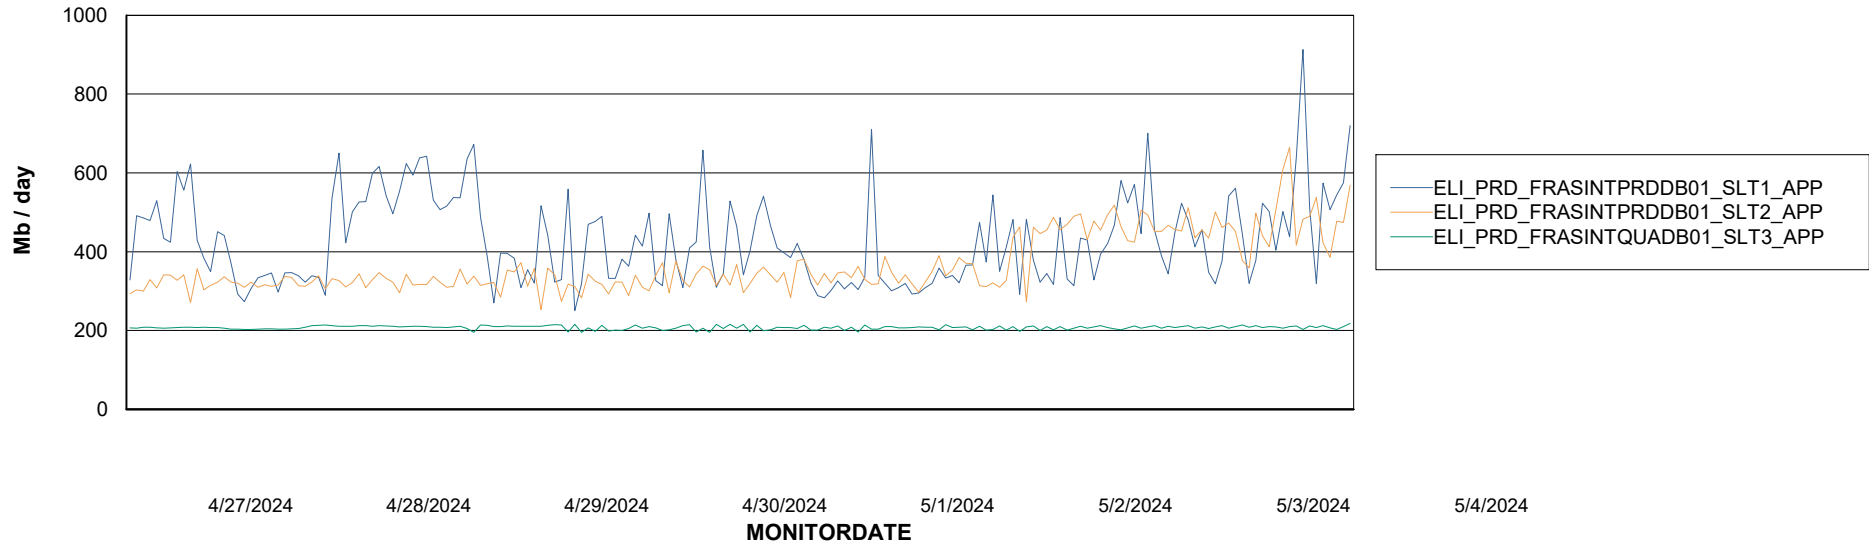

ABSSolute Application Server Services

Avg memory used per ABS Server Service