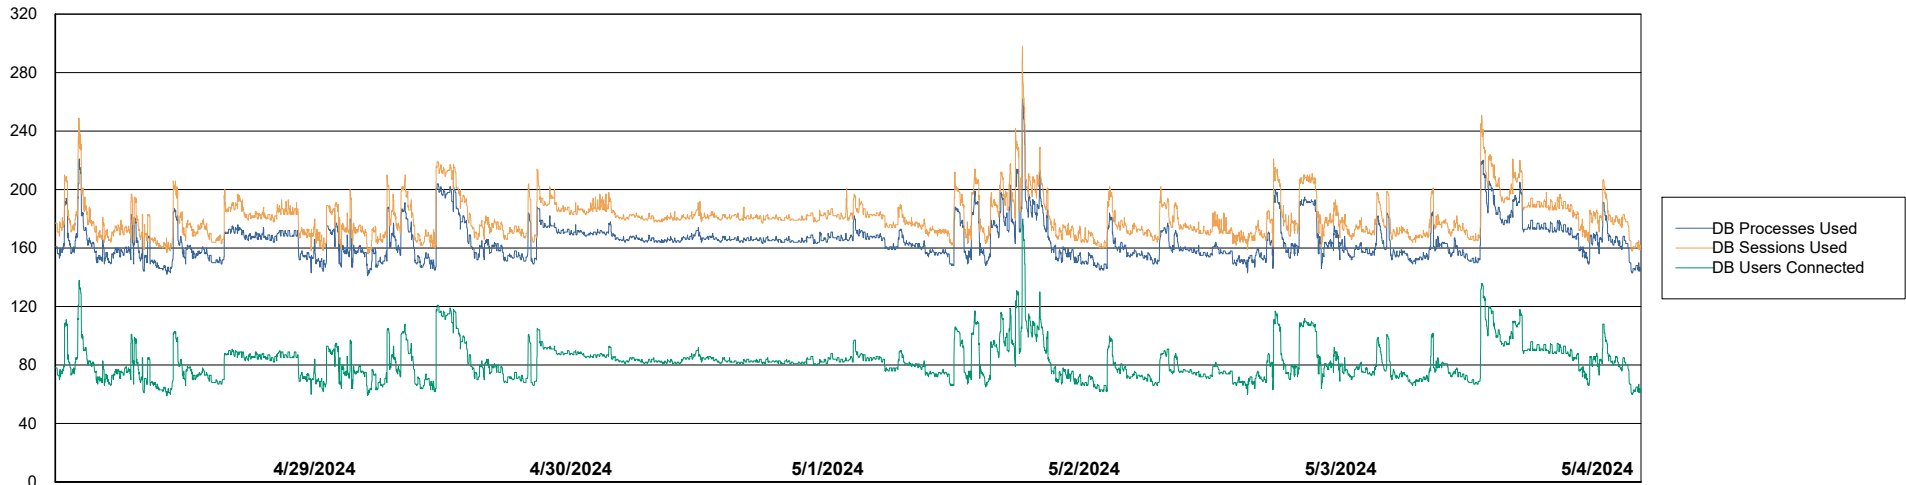

Weekly SLA Customer Report

Customer ELI_Production
Database ID 62

Database Performance ELI_PRD_FRASEQXPRDDB04-BI_ABS1

Weekly SLA Customer Report

Customer ELI_Production
Database ID 62

Database Performance ELI_PRD_FRASINTPRDDB01_ABS1