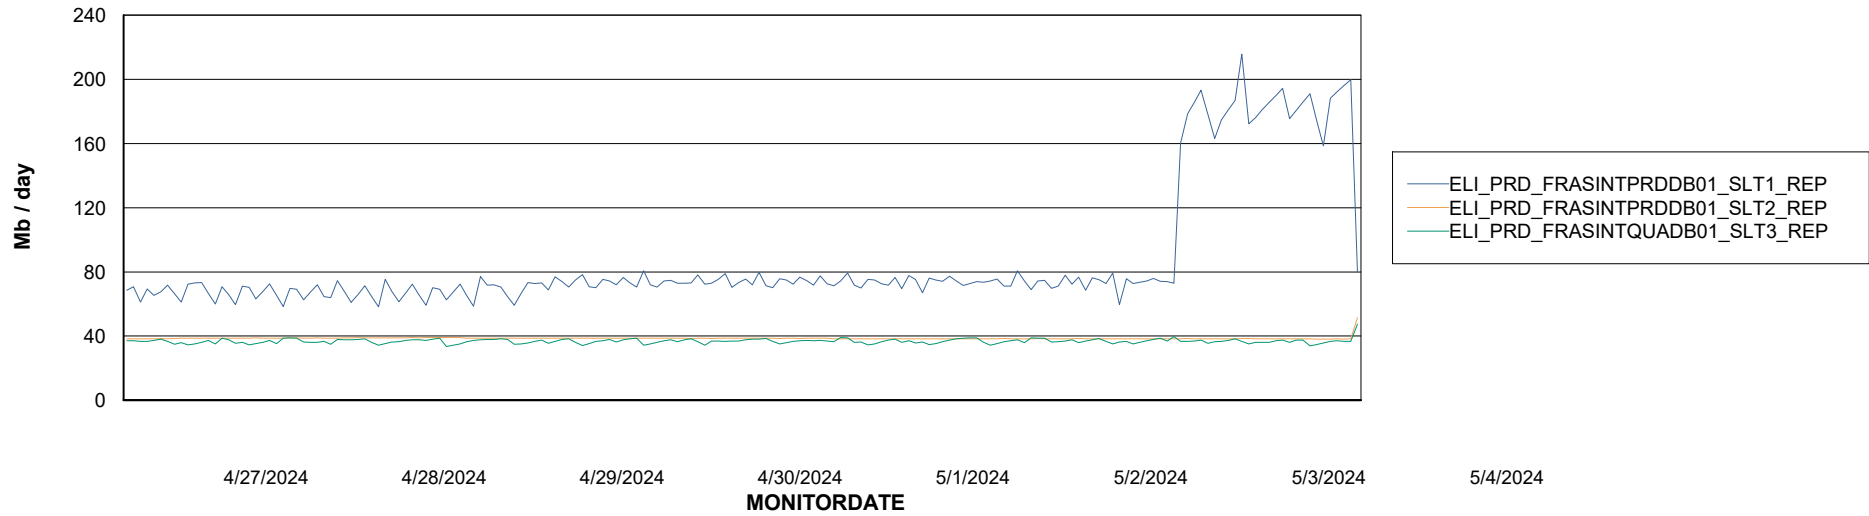

Avg memory used per ABS Server Service

Avg users per day per ABS server

Weekly SLA Customer Report

Customer ELI_Production
Database ID 62

ABSSolute Application ReportServer Services

Avg memory used per ReportServer Service