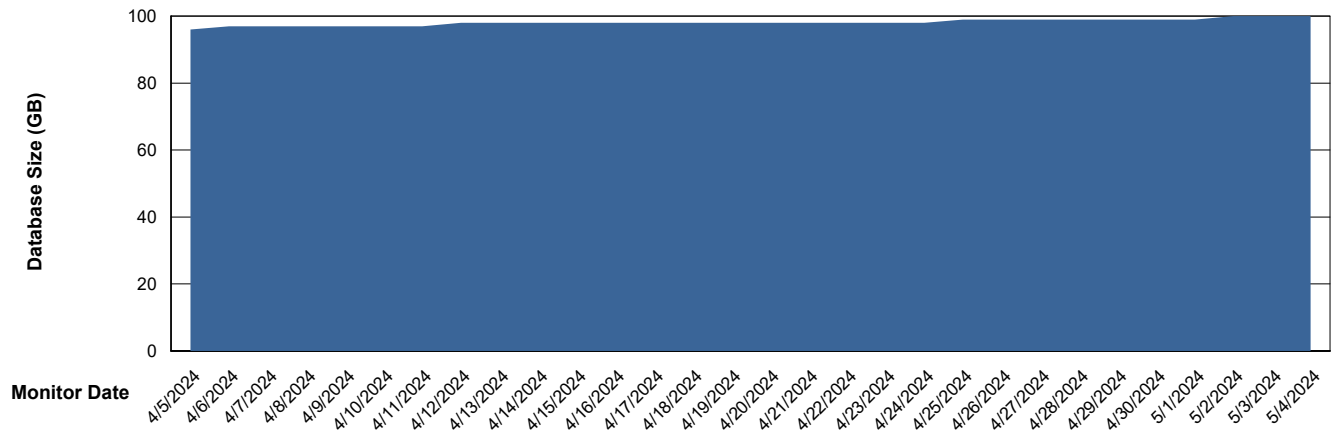

DATABASE SIZE ELI_PRD_FRASINTPRDDB01_ABS1

Database growth over last month