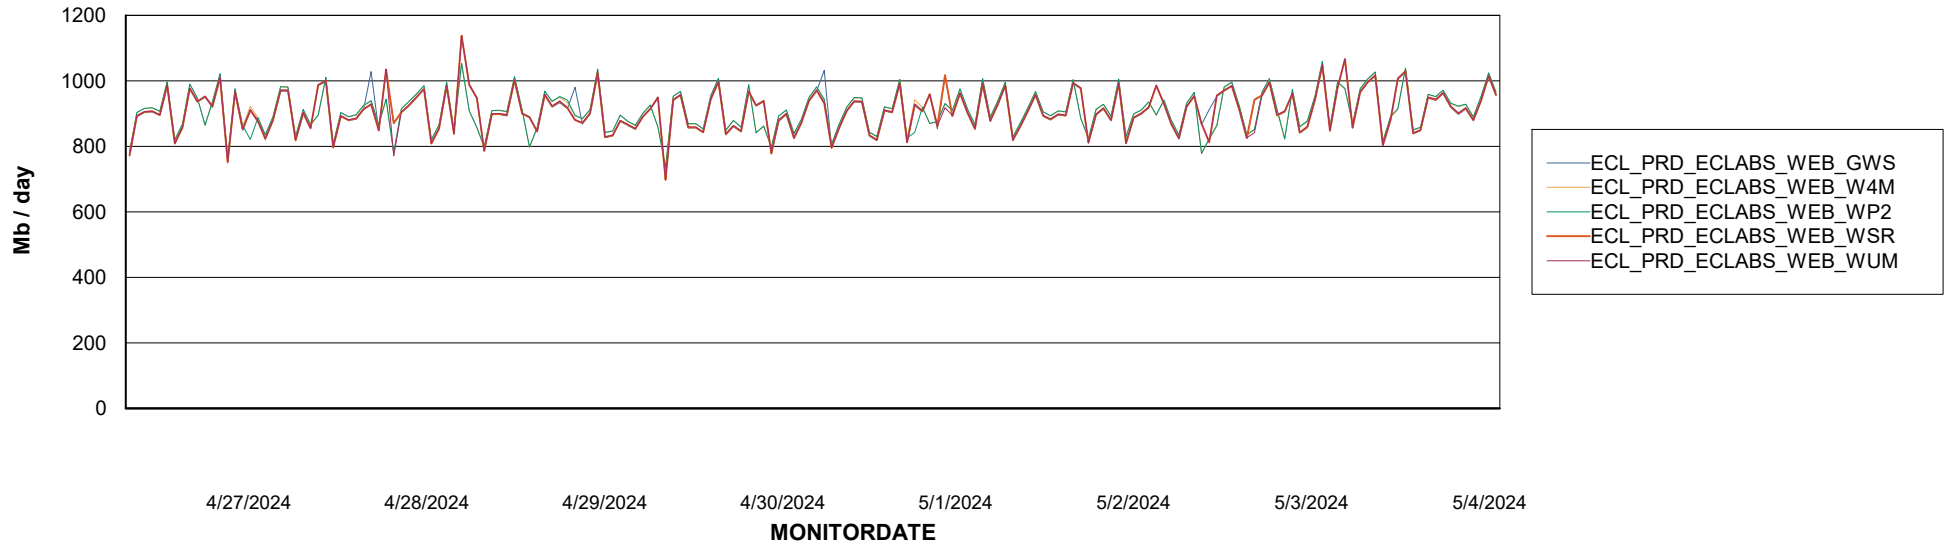

ABSSolute Web Component Services

Avg memory used per ABS Web component