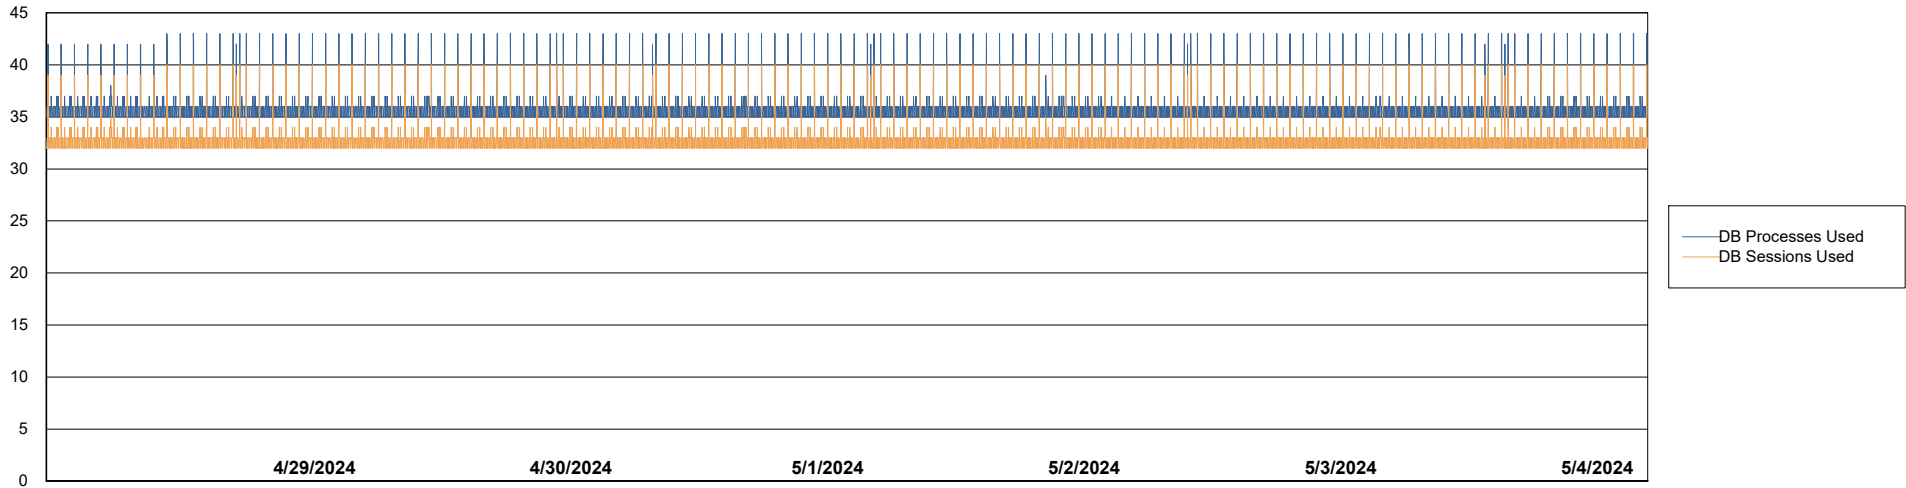

Database Performance ECL_PRD_ECLABS-TEST_HSBABS1

DB Processes Max 1,000