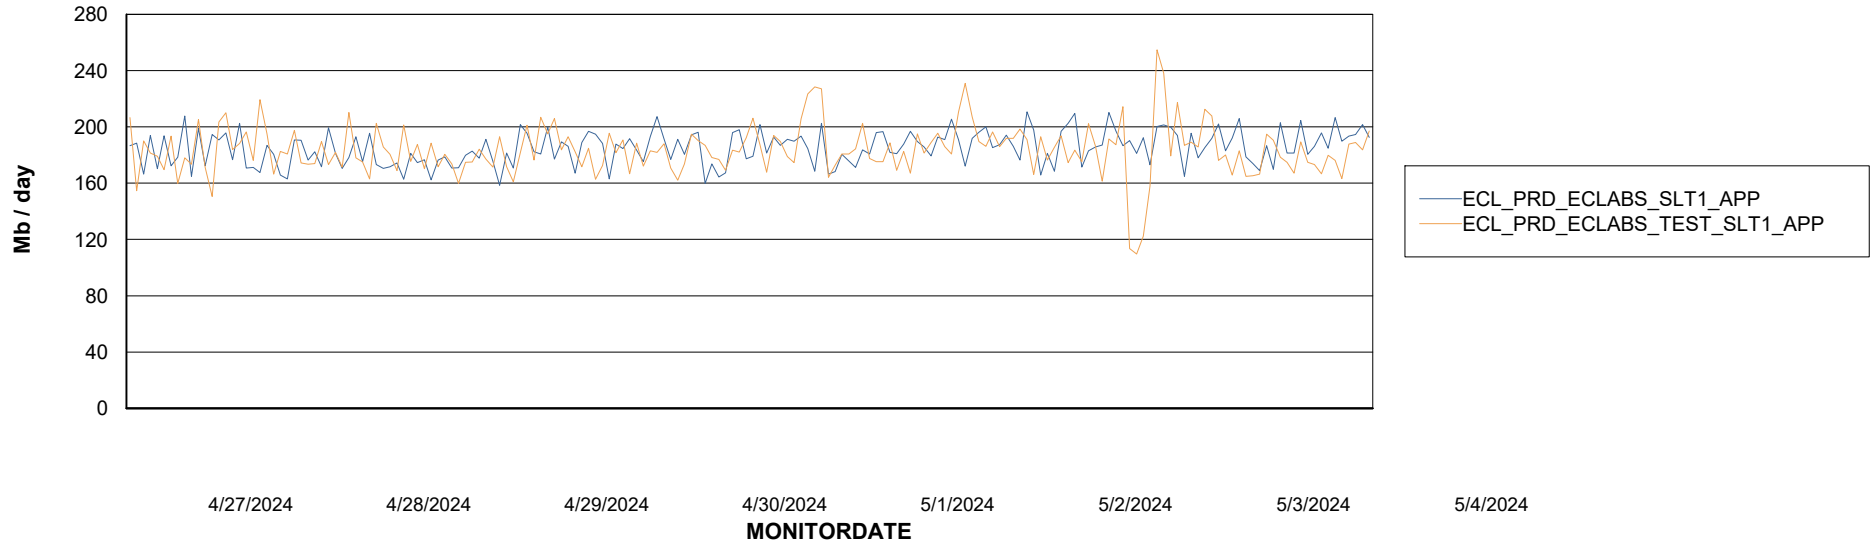

ABSSolute Application Server Services

Avg memory used per ABS Server Service