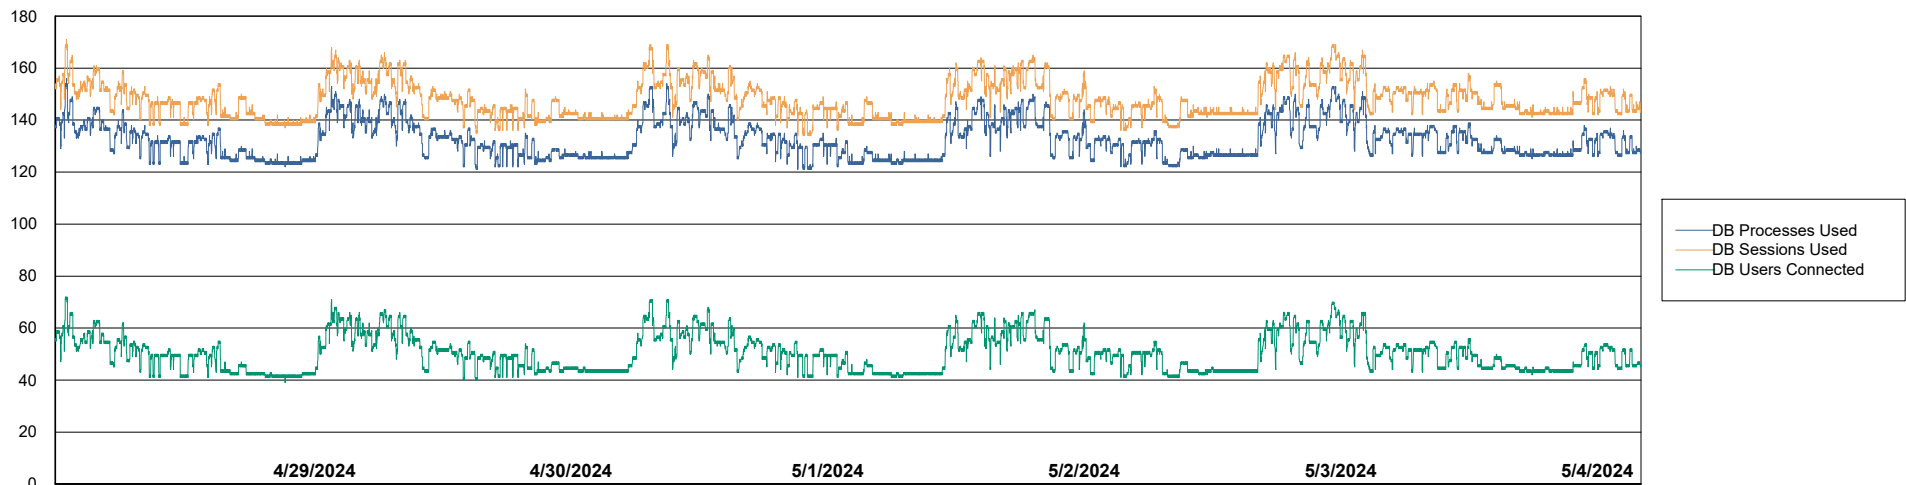

Weekly SLA Customer Report

Customer ECL_Production
Database ID 156

Harddisk Usage ECL_PRD_ECLABS-WEB

| | Free disk space on C: (%) | Total disk space on C: (Gb) | Used disk space on C: (Gb) |
|-----------|---------------------------|-----------------------------|----------------------------|
| 5/4/2024 | 43 | 99 | 56 |
| 5/3/2024 | 43 | 99 | 56 |
| 5/2/2024 | 44 | 99 | 56 |
| 5/1/2024 | 44 | 99 | 56 |
| 4/30/2024 | 43 | 99 | 56 |
| 4/29/2024 | 43 | 99 | 56 |
| 4/28/2024 | 43 | 99 | 56 |

Weekly SLA Customer Report

Customer ECL_Production
Database ID 156

Database Performance ECL_PRD_ECLABS_ABS1

Weekly SLA Customer Report

Customer ECL_Production
Database ID 156

Database Performance ECL_PRD_ECLABS-TEST_HSBABS1