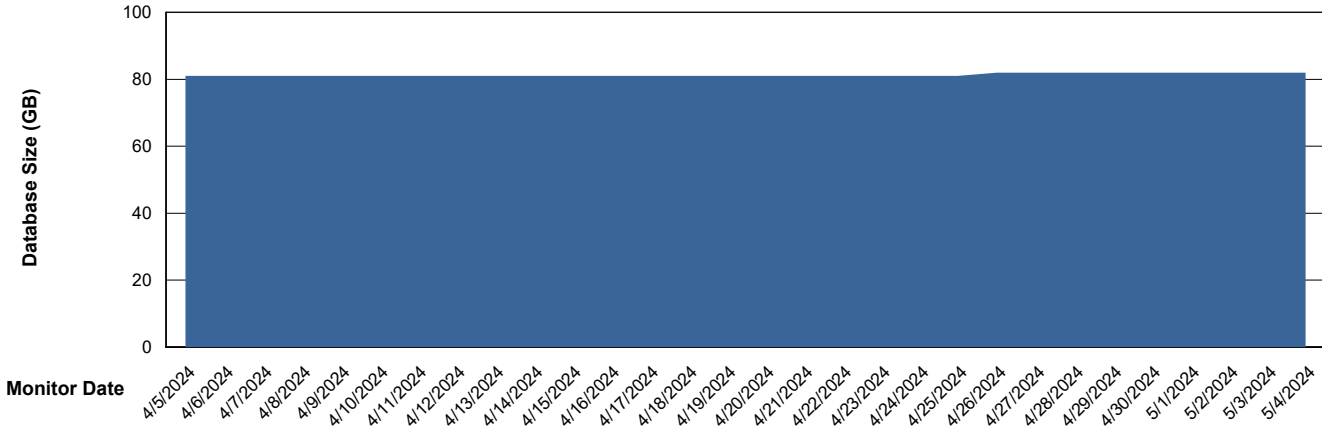

DB Processes Max 1,000

Weekly SLA Customer Report

Customer ECL_Production
 Database ID 156

DATABASE SIZE ECL_PRD_ECLABS_ABS1

Database growth over last month

Database Tablespace ECL_PRD_ECLABS_ABS1

| Date | Tablespace Name | Filesize (Gb) | Usedsize (Gb) | Percentage free |
|-----------|-----------------|---------------|---------------|-----------------|
| 5/4/2024 | ABSDATA | 81 | 59 | 27 |
| | INDX | 10 | 7 | 34 |
| 5/3/2024 | ABSDATA | 81 | 59 | 27 |
| | INDX | 10 | 7 | 34 |
| 5/2/2024 | ABSDATA | 81 | 59 | 27 |
| | INDX | 10 | 7 | 34 |
| 5/1/2024 | ABSDATA | 81 | 59 | 28 |
| | INDX | 10 | 7 | 34 |
| 4/30/2024 | ABSDATA | 81 | 59 | 28 |
| | INDX | 10 | 7 | 34 |
| 4/29/2024 | ABSDATA | 81 | 59 | 28 |
| | INDX | 10 | 7 | 34 |
| 4/28/2024 | ABSDATA | 81 | 59 | 28 |
| | INDX | 10 | 7 | 34 |

Weekly SLA Customer Report

Customer ECL_Production
Database ID 156

Standby Database Health ECL_Production

Recovery lag for last 7 days

Weekly SLA Customer Report

Customer ECL_Production
Database ID 156

ABSSolute Application Server Services