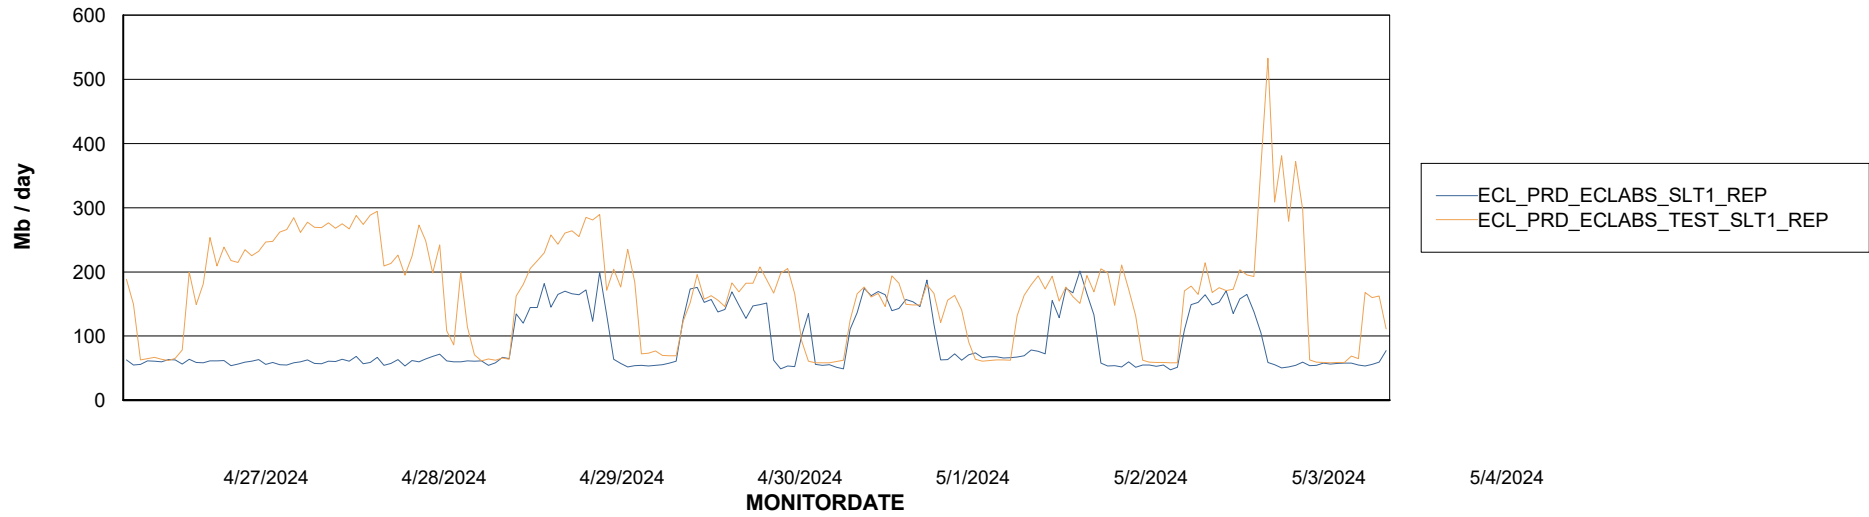

Avg memory used per ABS Server Service

Avg users per day per ABS server

Weekly SLA Customer Report

Customer ECL_Production
Database ID 156

ABSSolute Application ReportServer Services

Avg memory used per ReportServer Service