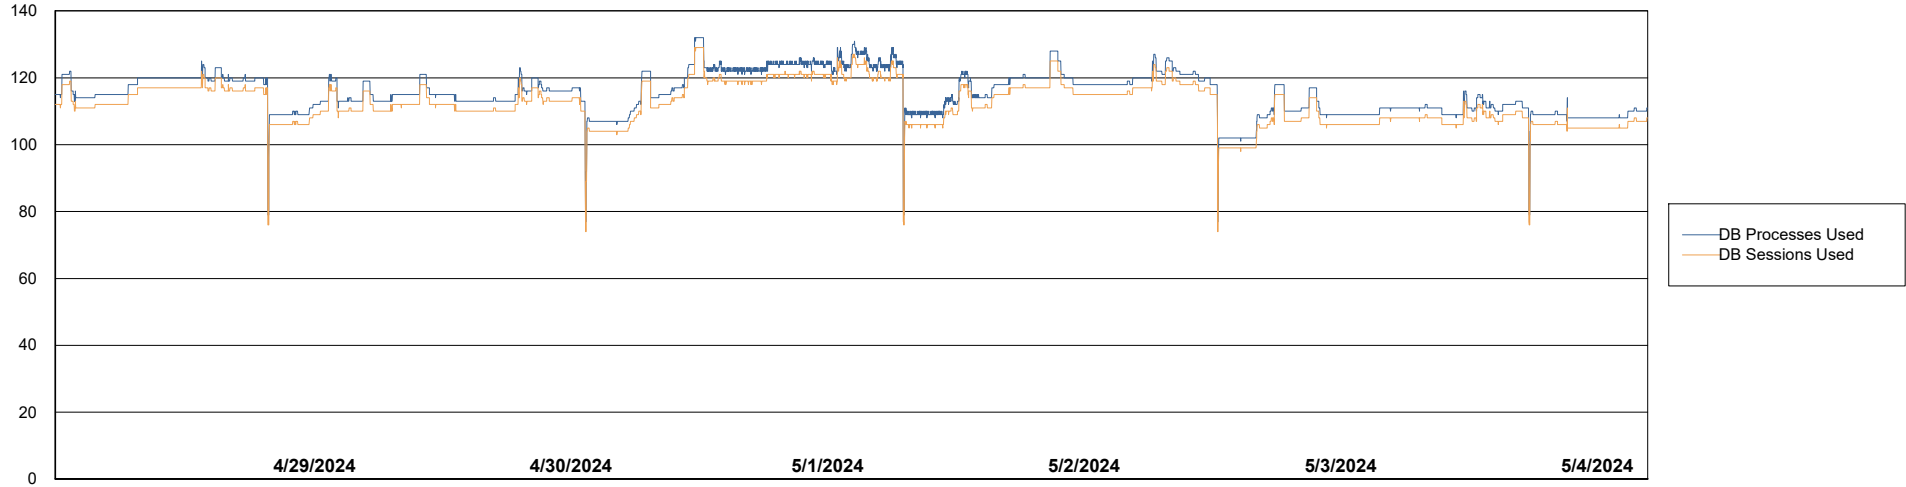

Database Performance DFD_PRD_S-S-ORACLE01-F_ABS1

DB Processes Max 600
DB Sessions Max 4