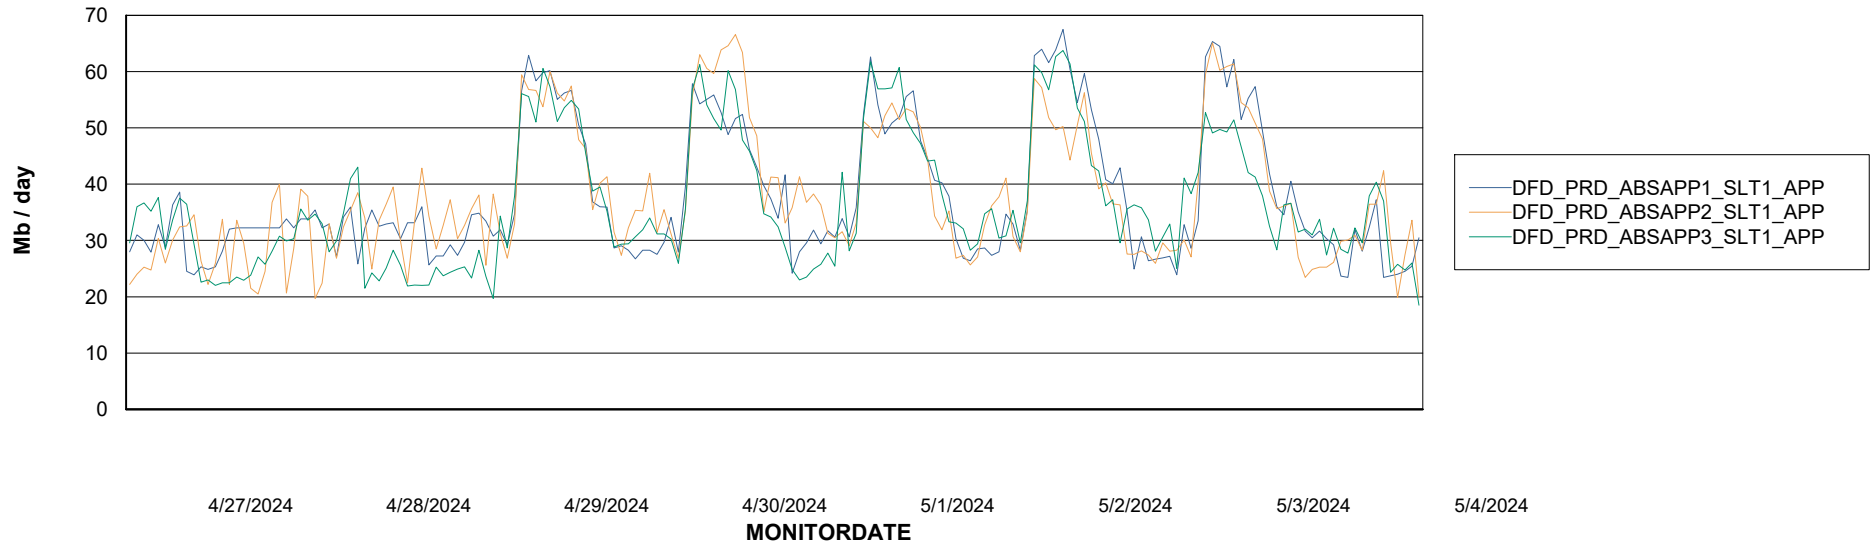

ABSSolute Application Server Services

Avg memory used per ABS Server Service