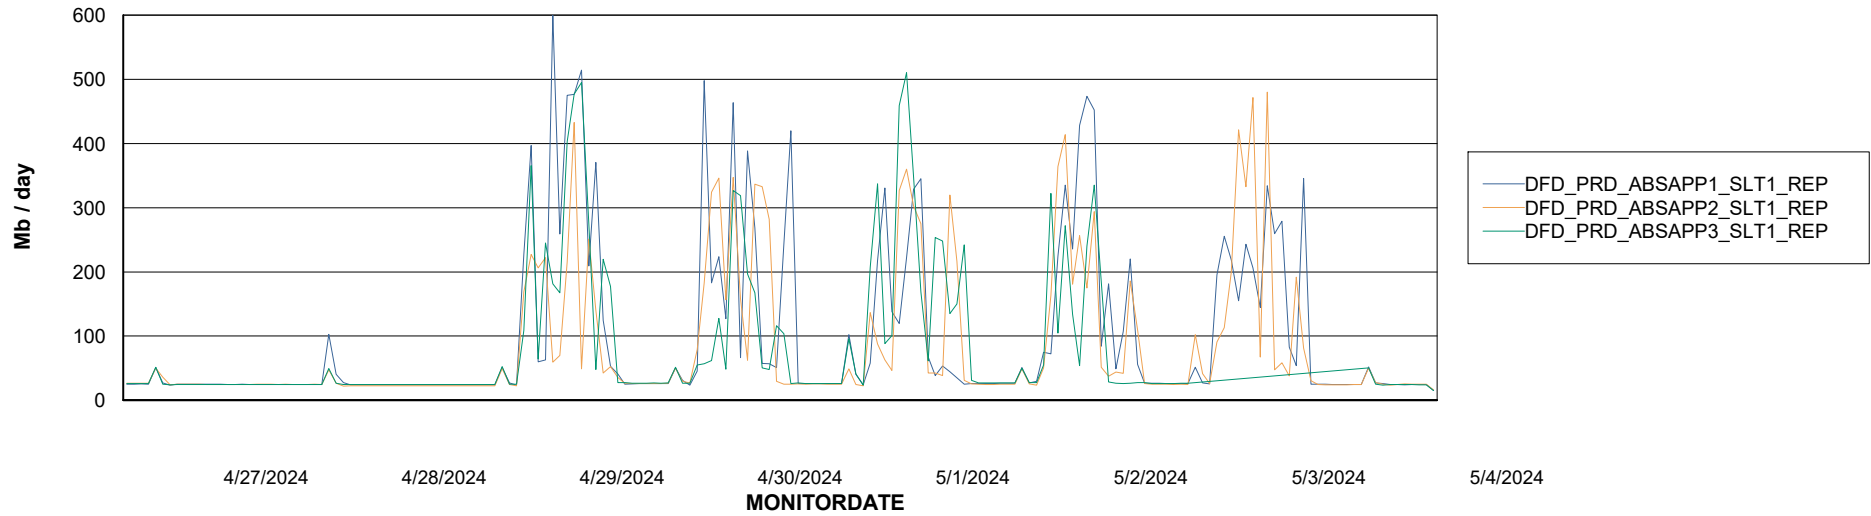

ABSSolute Application ReportServer Services

Avg memory used per ReportServer Service