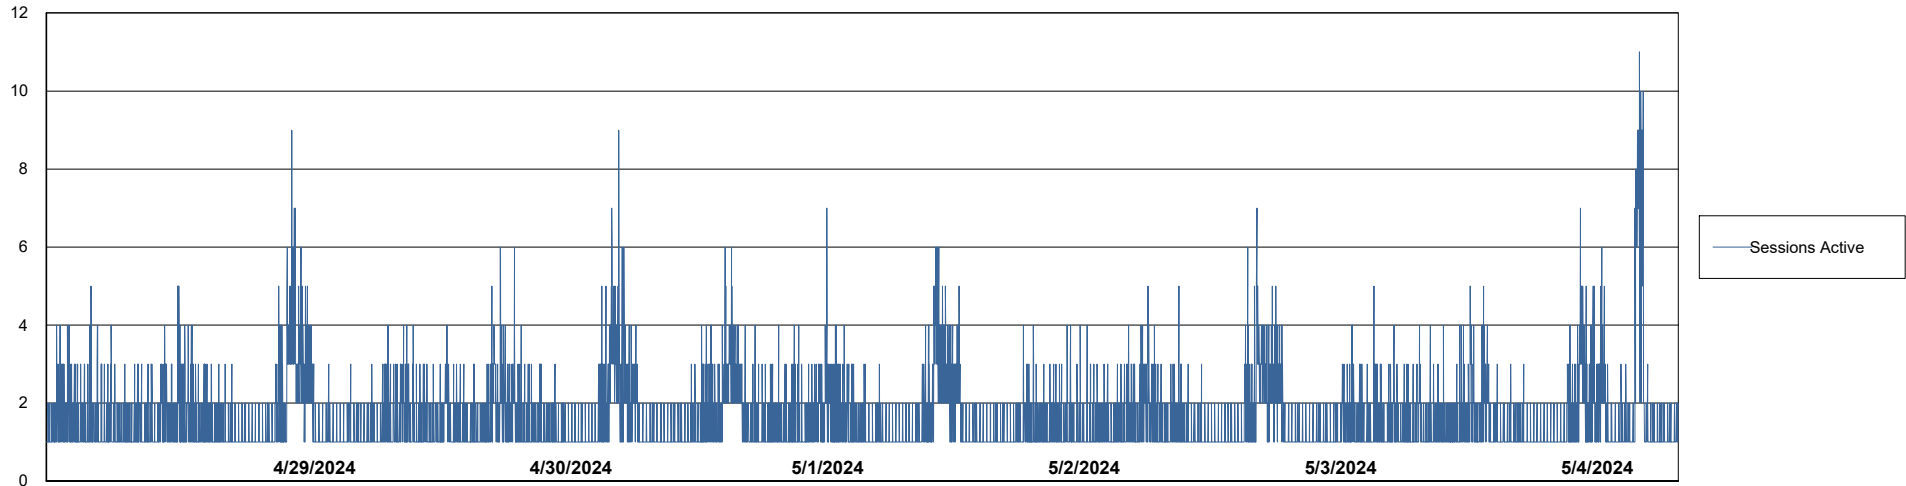

Weekly SLA Customer Report

Customer CUS_Production (24/7)
Database ID 131

Harddisk Usage CUS_PRD_ABSWEBPROD

	Free disk space on C: (%)	Total disk space on C: (Gb)	Used disk space on C: (Gb)
5/4/2024	89	199	22
5/3/2024	89	199	22
5/2/2024	89	199	22
5/1/2024	89	199	22
4/30/2024	89	199	22
4/29/2024	89	199	22
4/28/2024	89	199	21

Weekly SLA Customer Report

Customer CUS_Production (24/7)
Database ID 131

Database Performance CUS_PRD_ABSDB1_ABS1

Weekly SLA Customer Report

Customer CUS_Production (24/7)
Database ID 131

Database Performance CUS_PRD_ABSDB2_HSBABS1