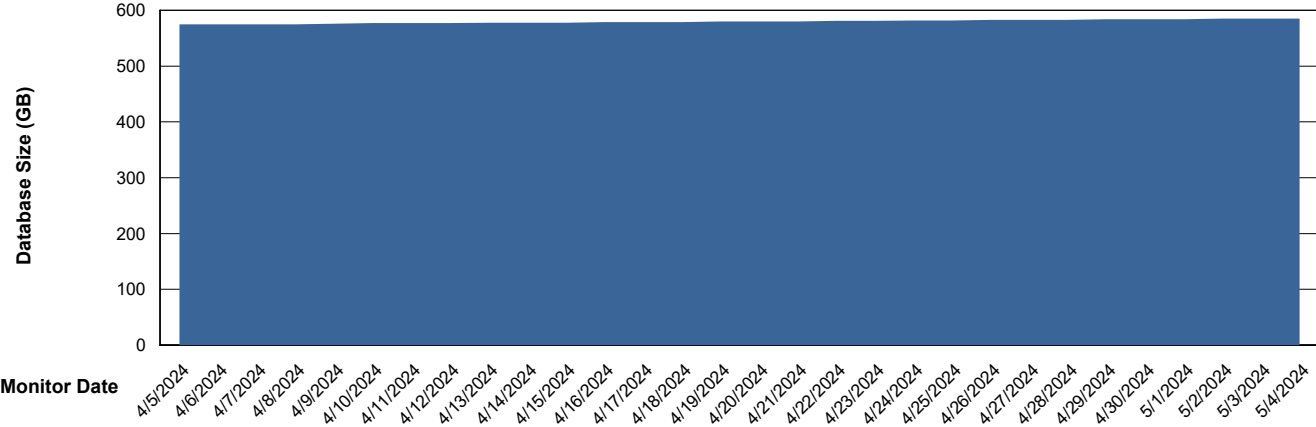

DB Processes Max 1,000

Weekly SLA Customer Report

Customer CUS_Production (24/7)
 Database ID 131

DATABASE SIZE CUS_PRD_ABSDB1_ABS1

Database growth over last month

Database Tablespace CUS_PRD_ABSDB1_ABS1

Date	Tablespace Name	Filesize (Gb)	Usedsize (Gb)	Percentage free
5/4/2024	ABSDATA	262	220	16
	INDX	418	350	16
5/3/2024	ABSDATA	262	220	16
	INDX	418	350	16
5/2/2024	ABSDATA	262	220	16
	INDX	418	350	16
5/1/2024	ABSDATA	262	219	16
	INDX	418	349	16
4/30/2024	ABSDATA	262	219	16
	INDX	418	349	16
4/29/2024	ABSDATA	262	219	16
	INDX	413	349	15
4/28/2024	ABSDATA	262	219	16
	INDX	413	349	16

Weekly SLA Customer Report

Customer CUS_Production (24/7)
Database ID 131

Standby Database Health CUS_Production (24/7)

Recovery lag for last 7 days

Weekly SLA Customer Report

Customer CUS_Production (24/7)
Database ID 131