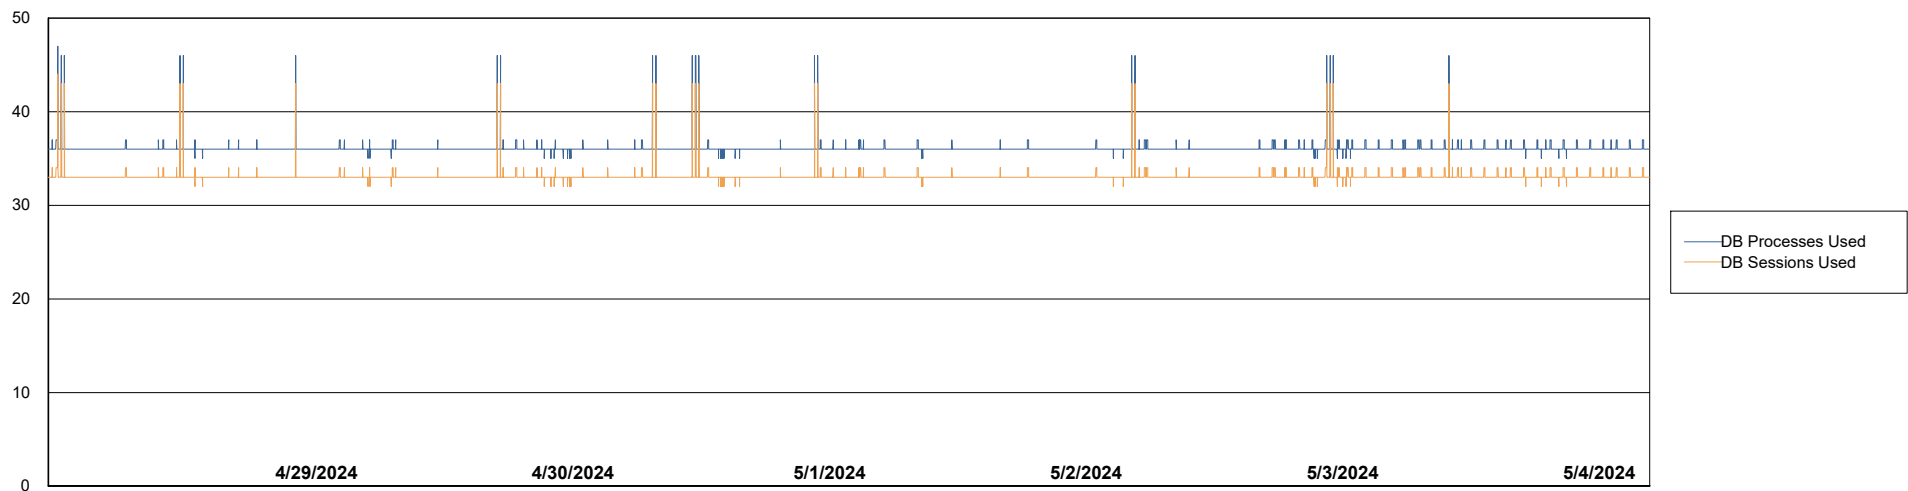

Database Performance CUS_PRD_ABSDB2_HSBABS1

DB Processes Max 1,000