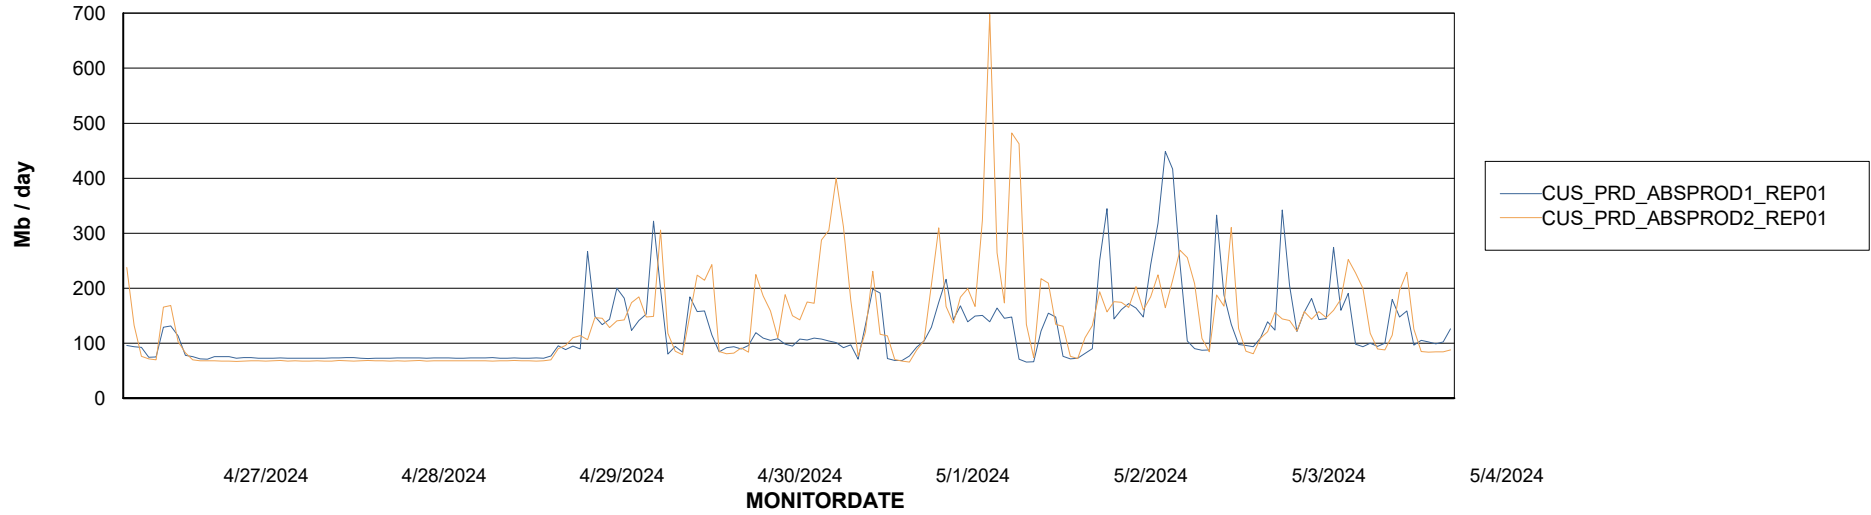

ABSSolute Application ReportServer Services

Avg memory used per ReportServer Service