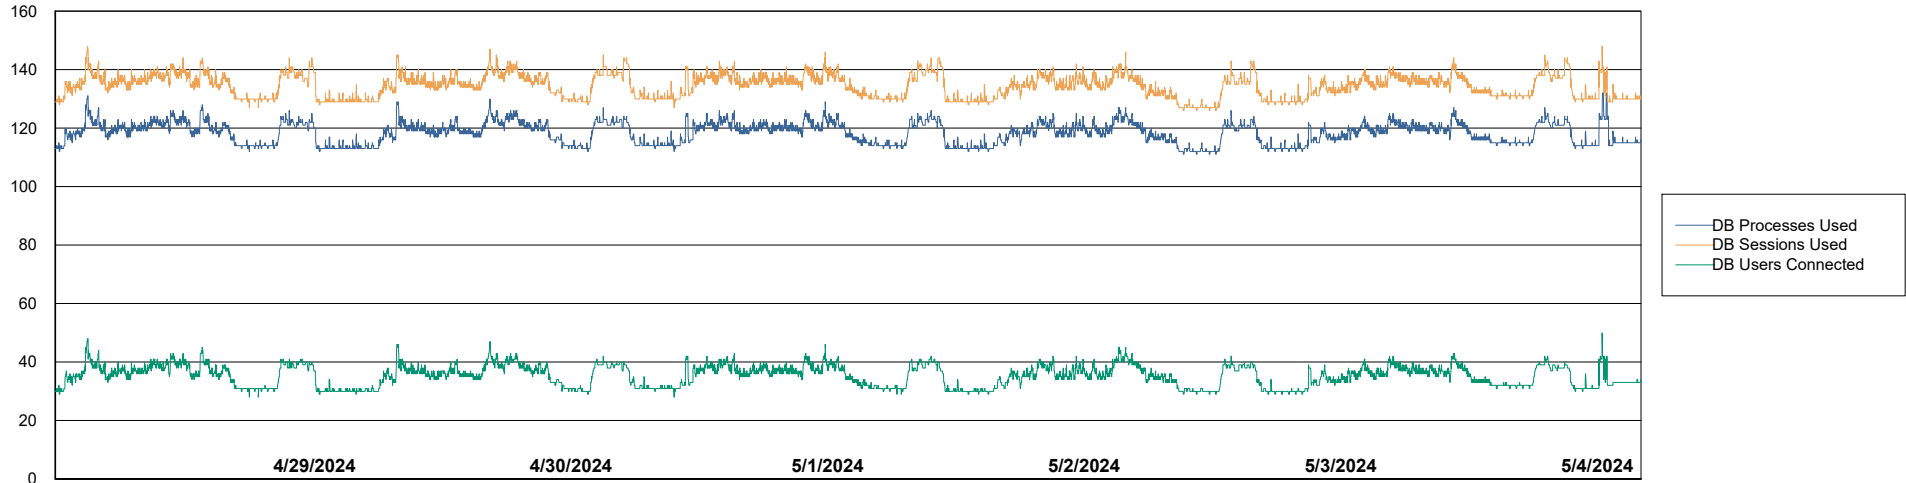

Database Performance CUS_PRD_ABSDB1_ABS1