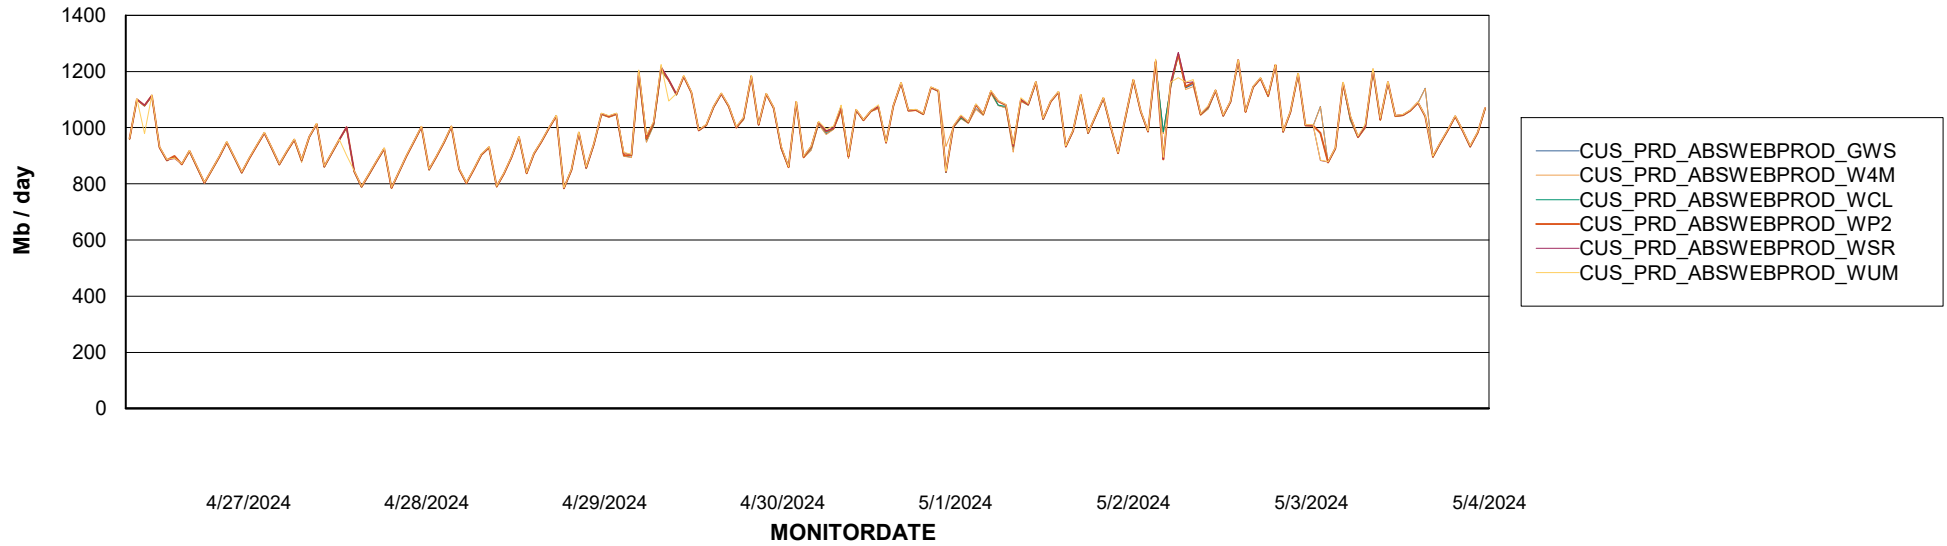

Avg memory used per ReportServer Service

Weekly SLA Customer Report

Customer CUS_Production (24/7)
Database ID 131

ABSSolute Web Component Services

Avg memory used per ABS Web component

Weekly SLA Customer Report