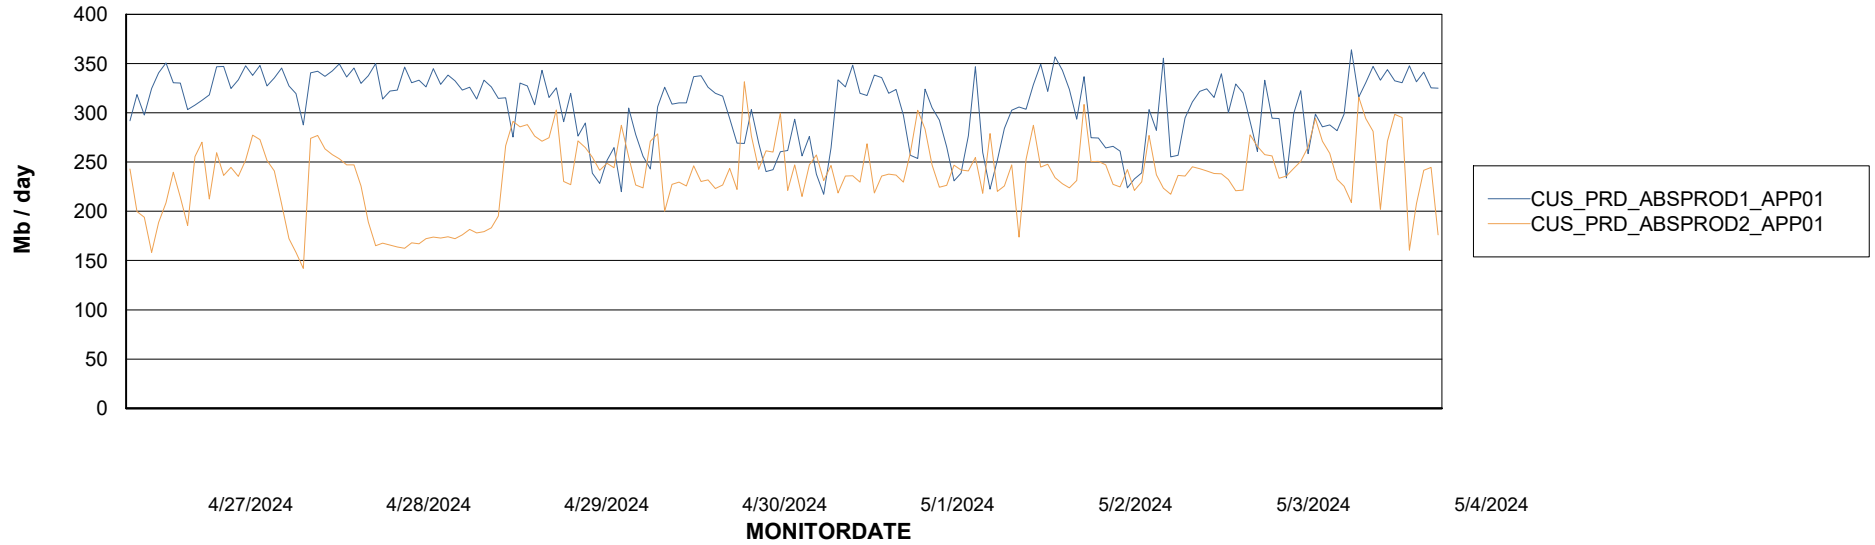

ABSSolute Application Server Services

Avg memory used per ABS Server Service