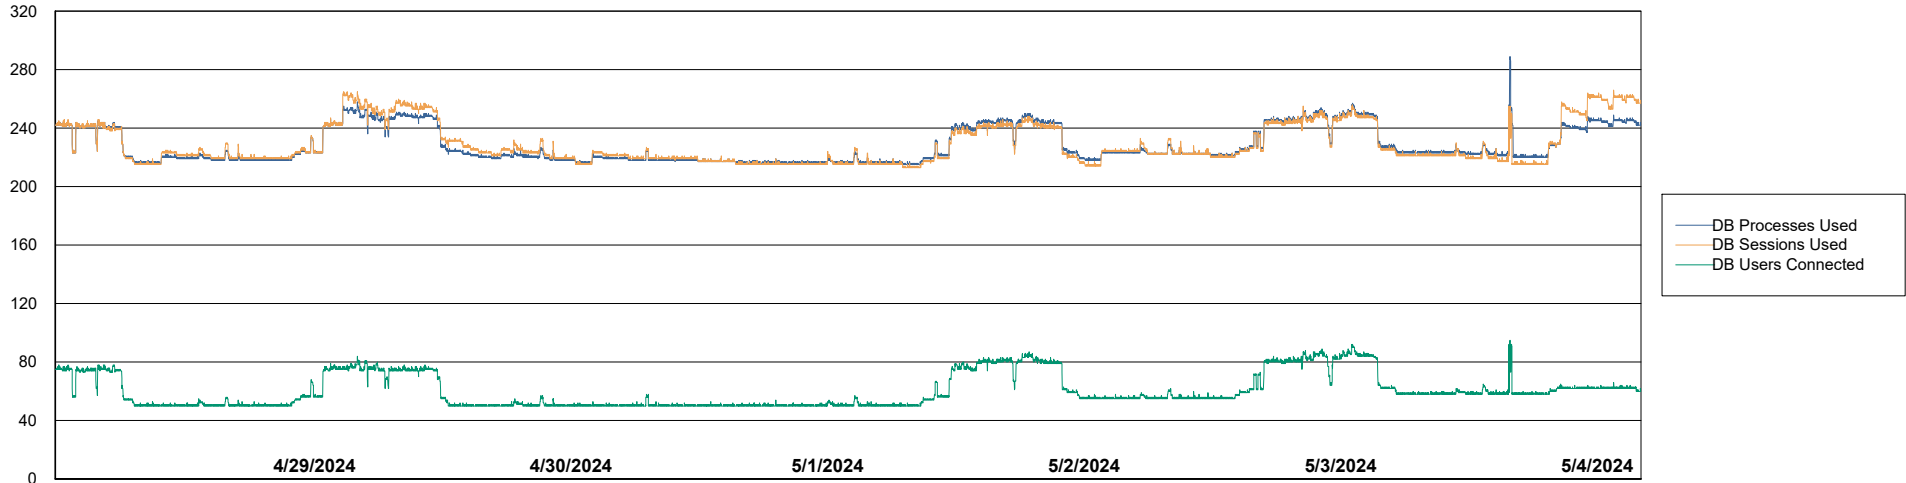

Database Performance CLO_PRD_CLO-ORA01_ABS1