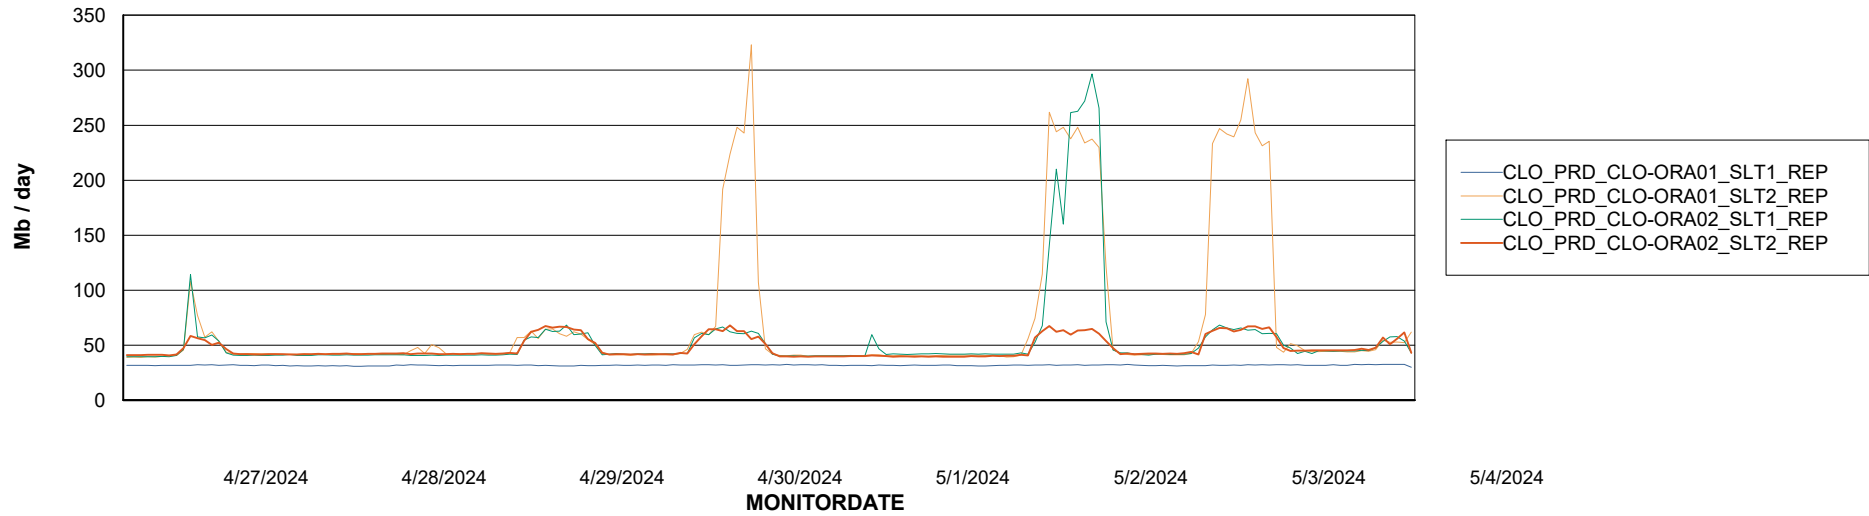

Avg memory used per ABS Server Service

Avg users per day per ABS server

Weekly SLA Customer Report

Customer CLO Production
Database ID 38

ABSSolute Application ReportServer Services

Avg memory used per ReportServer Service