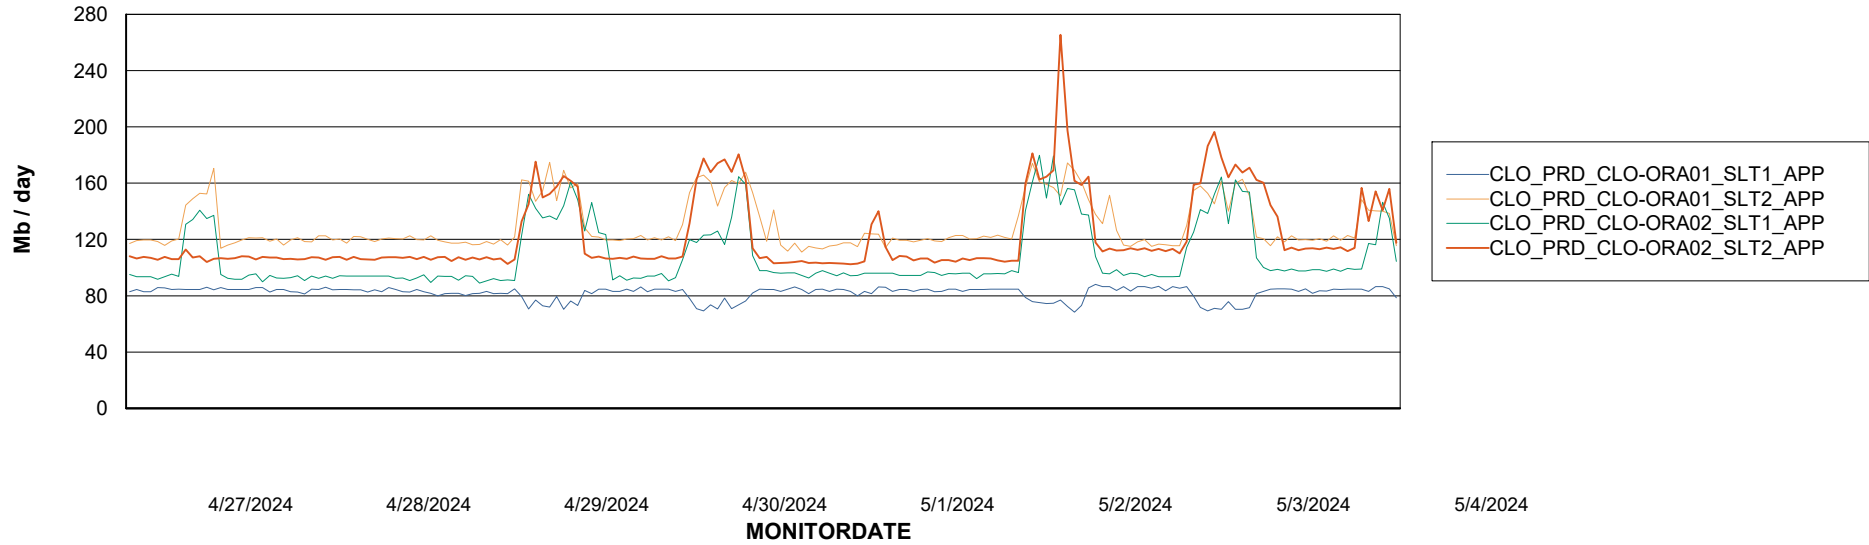

ABSSolute Application Server Services

Avg memory used per ABS Server Service