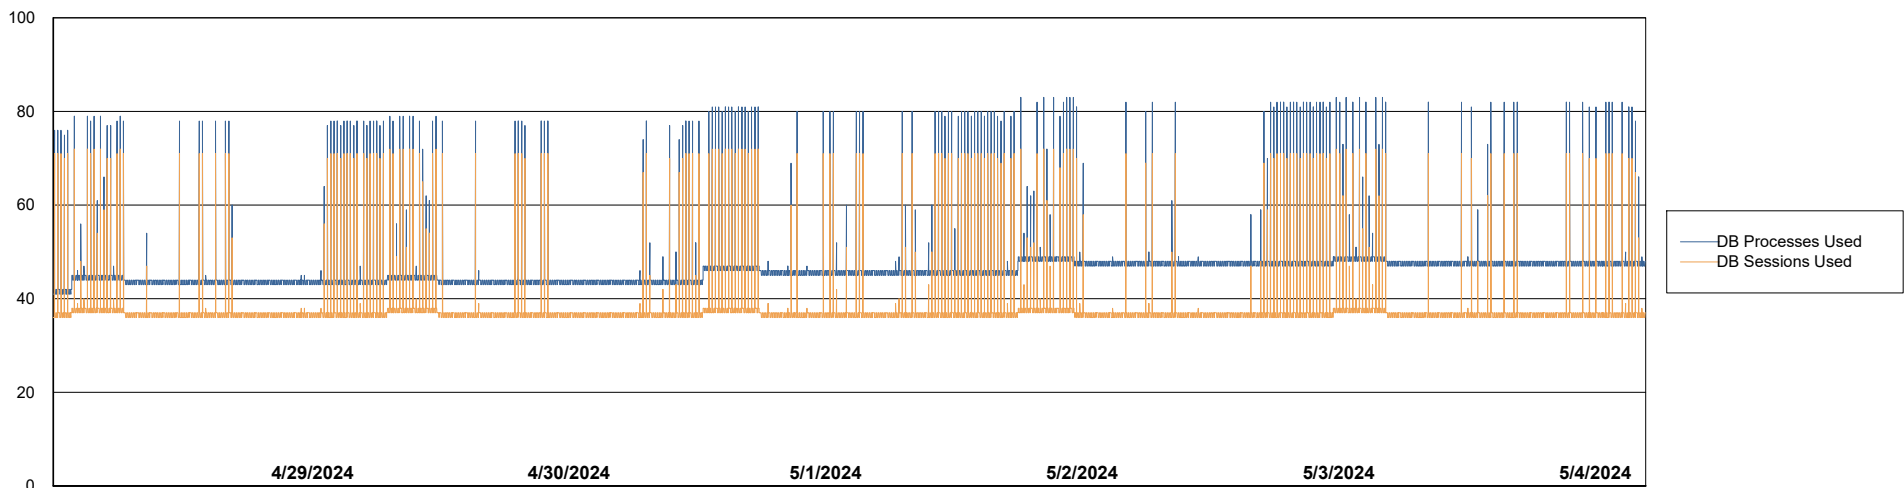

Database Performance CLO_PRD_CLO-ORA02_HSBABS1

DB Processes Max 1,000