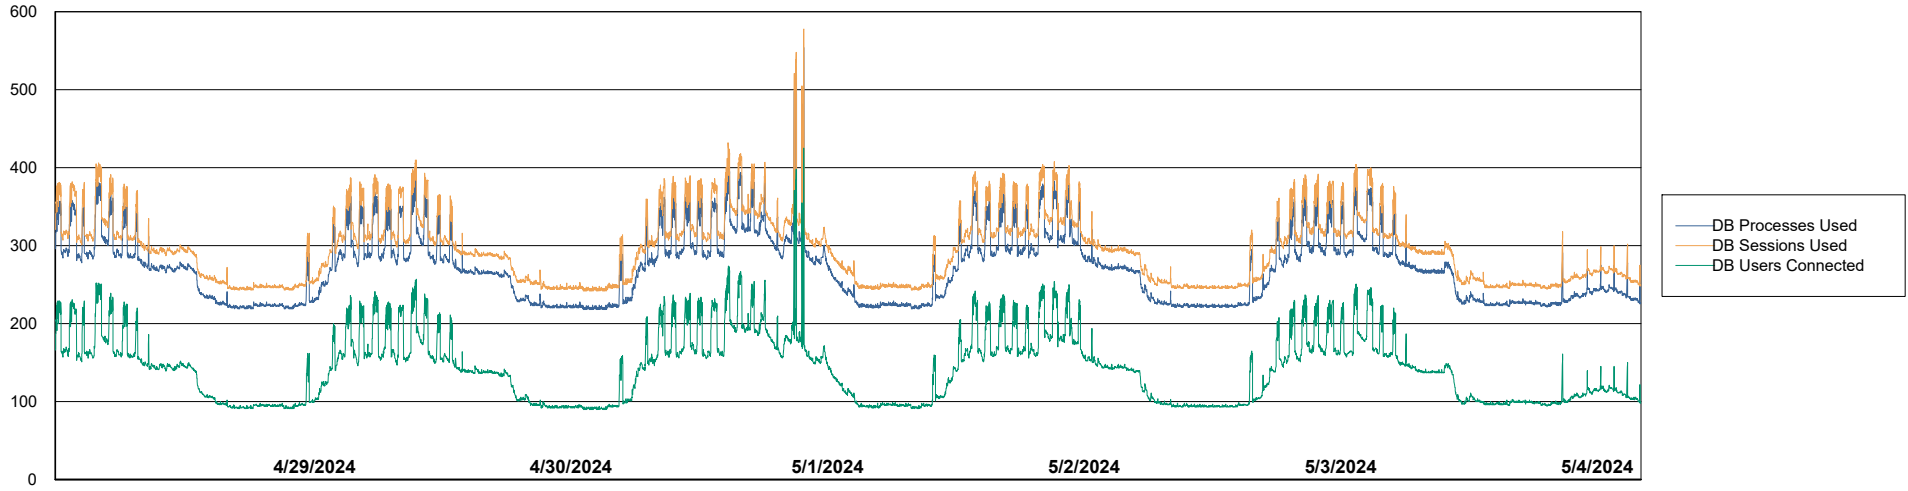

Harddisk Usage BNL_PRD_vm-absa03

	Free disk space on C: (%)	Total disk space on C: (Gb)	Used disk space on C: (Gb)	Free disk space on D: (%)	Total disk space on D: (Gb)	Used disk space on D: (Gb)	Free disk space on E: (%)	Total disk space on E: (Gb)	Used disk space on E: (Gb)
5/4/2024	67	127	41	30	127	88	92	64	5
5/3/2024	67	127	41	30	127	88	92	64	5
5/2/2024	67	127	41	30	127	88	92	64	5
5/1/2024	67	127	41	31	127	88	92	64	5
4/30/2024	67	127	41	31	127	88	92	64	5
4/29/2024	68	127	41	31	127	88	92	64	5
4/28/2024	68	127	41	31	127	88	92	64	5

Weekly SLA Customer Report

Customer BNL_Production
Database ID 83

Database Performance BNLDB_Production

Weekly SLA Customer Report

Customer BNL_Production
Database ID 83

Database Performance BNLDB_Standby

DB Processes Max 0
DB Processes Max 4
DB Processes Max 1,000