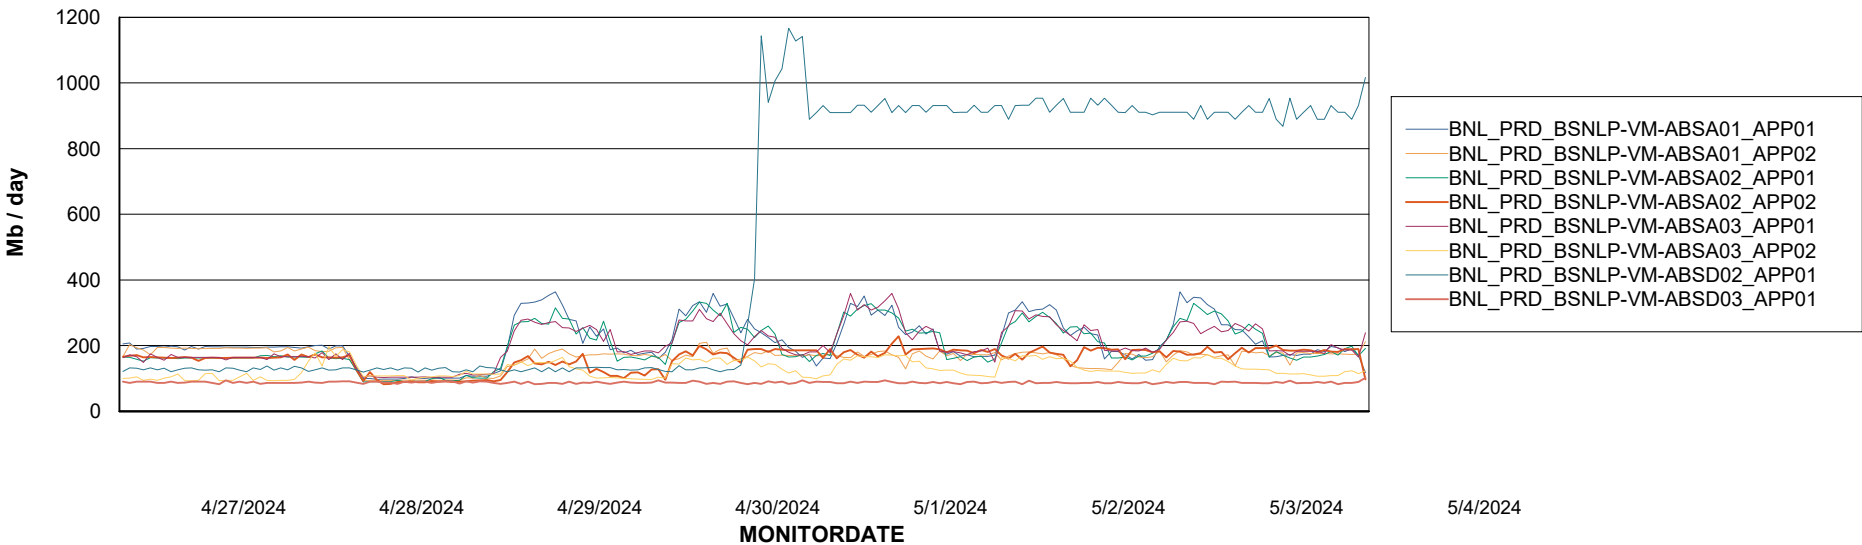

ABSSolute Application Server Services

Avg memory used per ABS Server Service