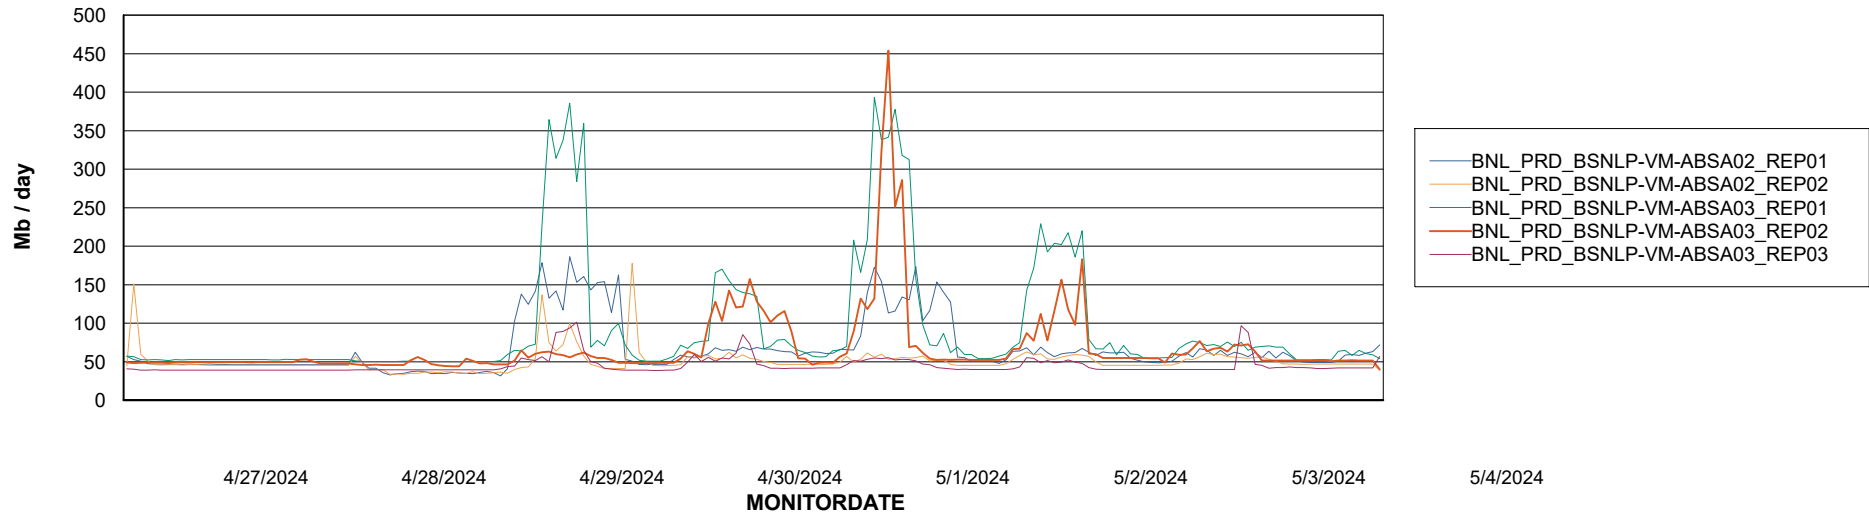

Avg memory used per ABS Server Service

Avg users per day per ABS server

Weekly SLA Customer Report

Customer BNL_Production
Database ID 83

ABSSolute Application ReportServer Services

Avg memory used per ReportServer Service