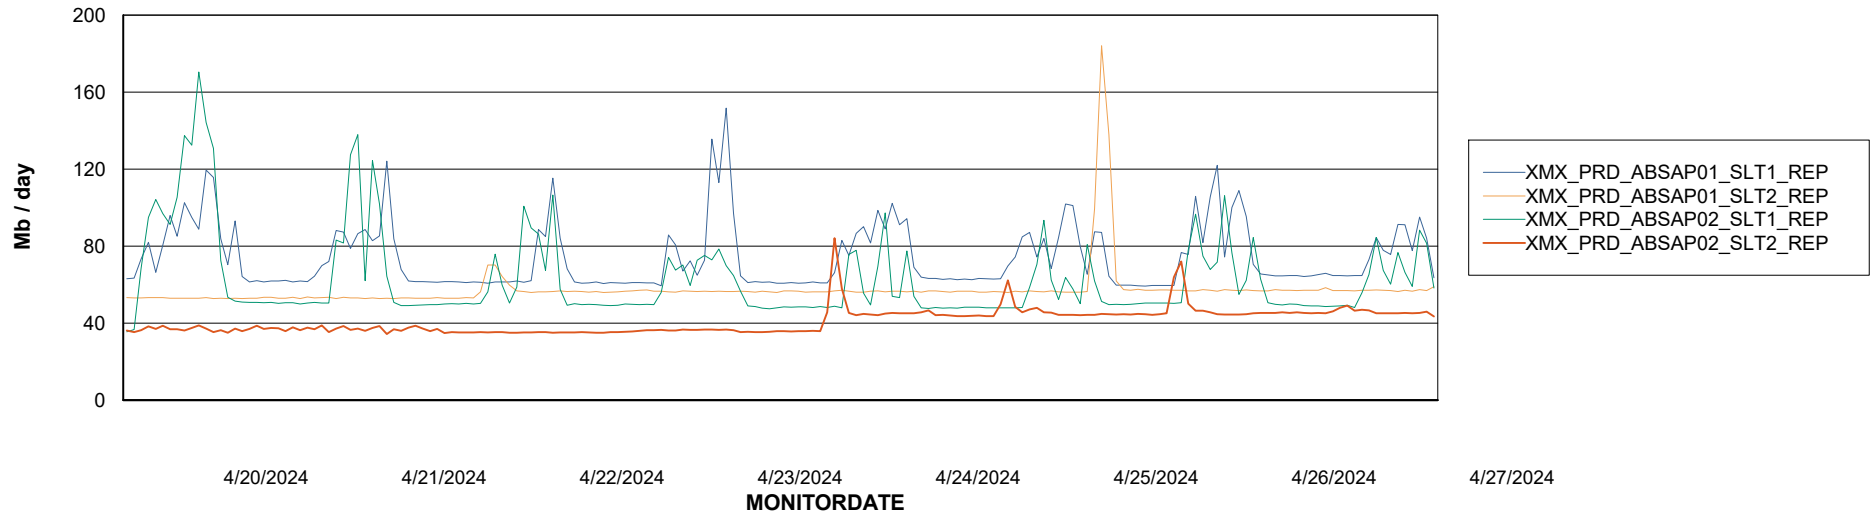

ABSSolute Application ReportServer Services

Avg memory used per ReportServer Service