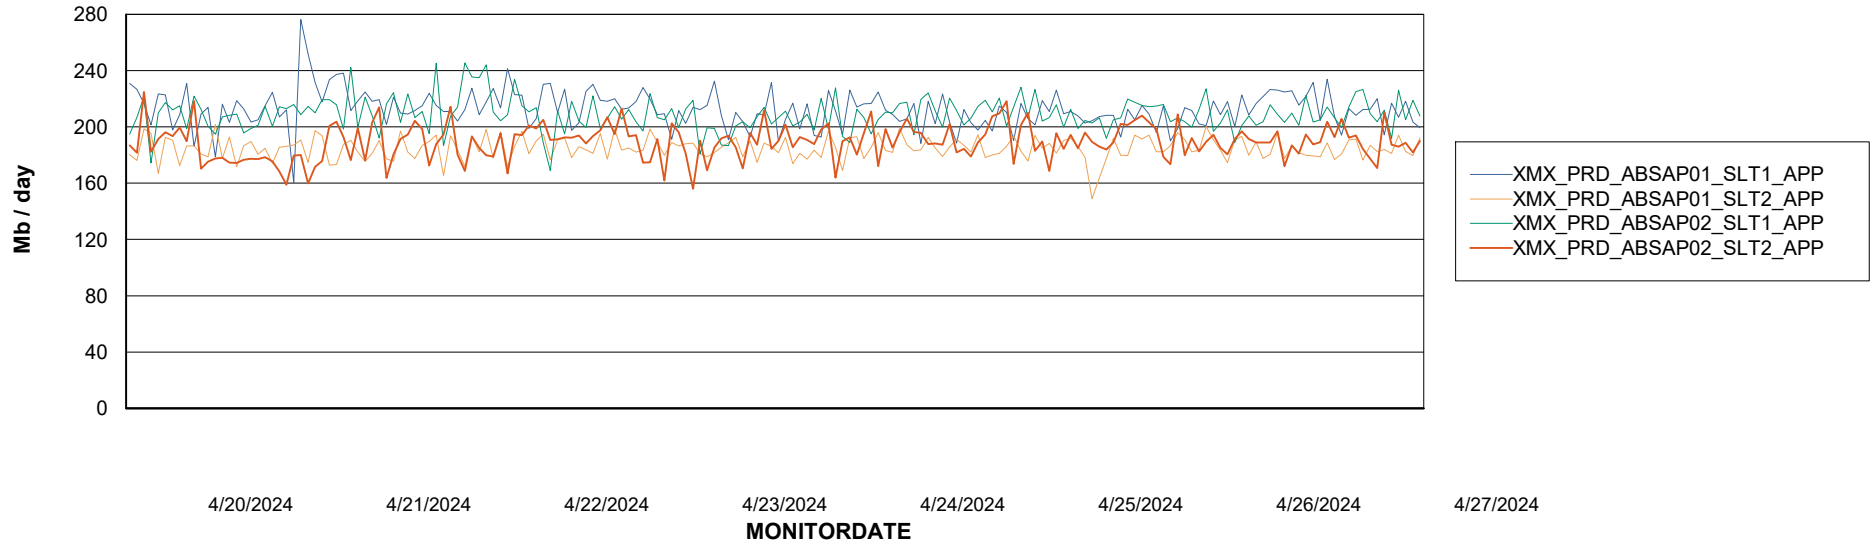

Database Tablespace XMX_PROD_ABSDB01_PRDB_ABS1

Date	Tablespace Name	Filesize (Gb)	Usedsize (Gb)	Percentage free
4/27/2024	ABSDATA	10	7	28
	INDX	8	0	100
4/26/2024	ABSDATA	10	7	28
	INDX	8	0	100
4/25/2024	ABSDATA	10	7	29
	INDX	8	0	100
4/24/2024	ABSDATA	10	7	29
	INDX	8	0	100
4/23/2024	ABSDATA	10	7	30
	INDX	8	0	100
4/22/2024	ABSDATA	10	7	30
	INDX	8	0	100
4/21/2024	ABSDATA	10	7	31
	INDX	8	0	100

Weekly SLA Customer Report

Customer XMX Production (24/7)
Database ID 146

Standby Database Health XMX Production (24/7)

Recovery lag for last 7 days

Weekly SLA Customer Report

Customer XMX Production (24/7)
Database ID 146

ABSSolute Application Server Services

Avg memory used per ABS Server Service

Avg users per day per ABS server

Weekly SLA Customer Report

Customer XMX Production (24/7)
Database ID 146

ABSSolute Application ReportServer Services