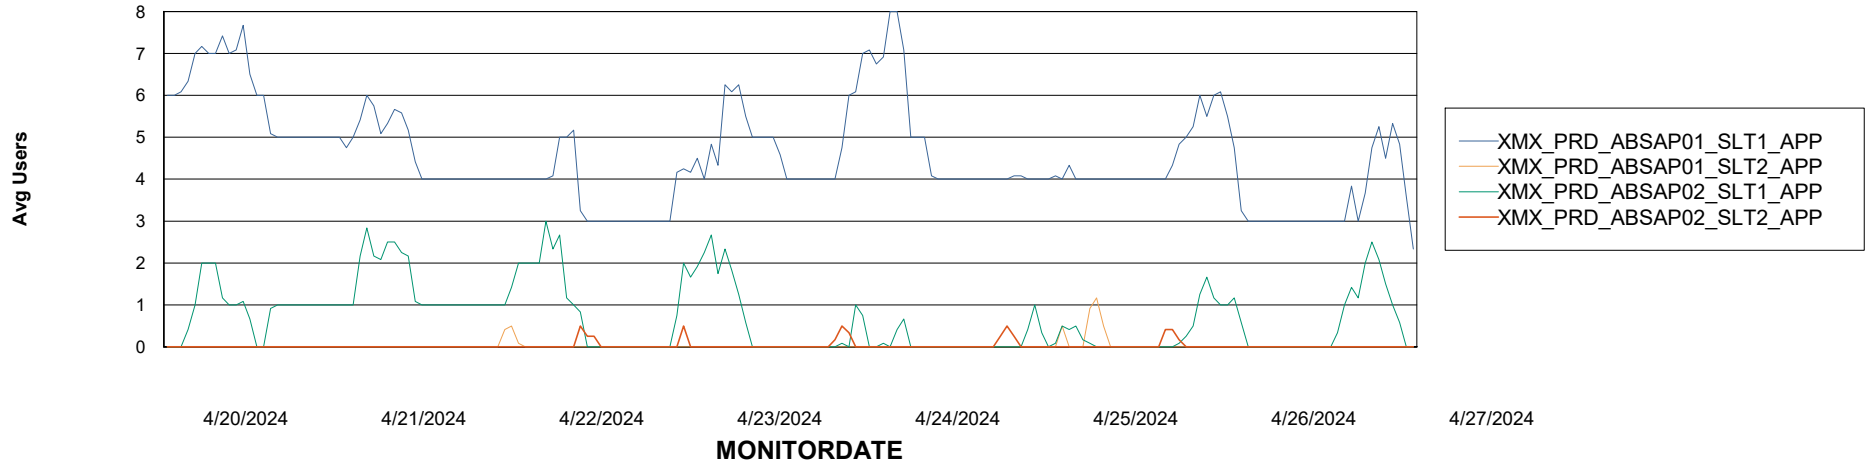

Database Tablespace XMX_PROD_ABSDB01_PRDB_ABS1

Date	Tablespace Name	Filesize (Gb)	Usedsize (Gb)	Percentage free
4/27/2024	ABSDATA	10	7	28
	INDX	8	0	100
4/26/2024	ABSDATA	10	7	28
	INDX	8	0	100
4/25/2024	ABSDATA	10	7	29
	INDX	8	0	100
4/24/2024	ABSDATA	10	7	29
	INDX	8	0	100
4/23/2024	ABSDATA	10	7	30
	INDX	8	0	100
4/22/2024	ABSDATA	10	7	30
	INDX	8	0	100
4/21/2024	ABSDATA	10	7	31
	INDX	8	0	100

Weekly SLA Customer Report

Customer XMX Production (24/7)
Database ID 146

Standby Database Health XMX Production (24/7)

Recovery lag for last 7 days

Weekly SLA Customer Report

Customer XMX Production (24/7)
Database ID 146

ABSSolute Application Server Services

Avg memory used per ABS Server Service

Avg users per day per ABS server

Weekly SLA Customer Report

Customer XMX Production (24/7)
Database ID 146

ABSSolute Application ReportServer Services