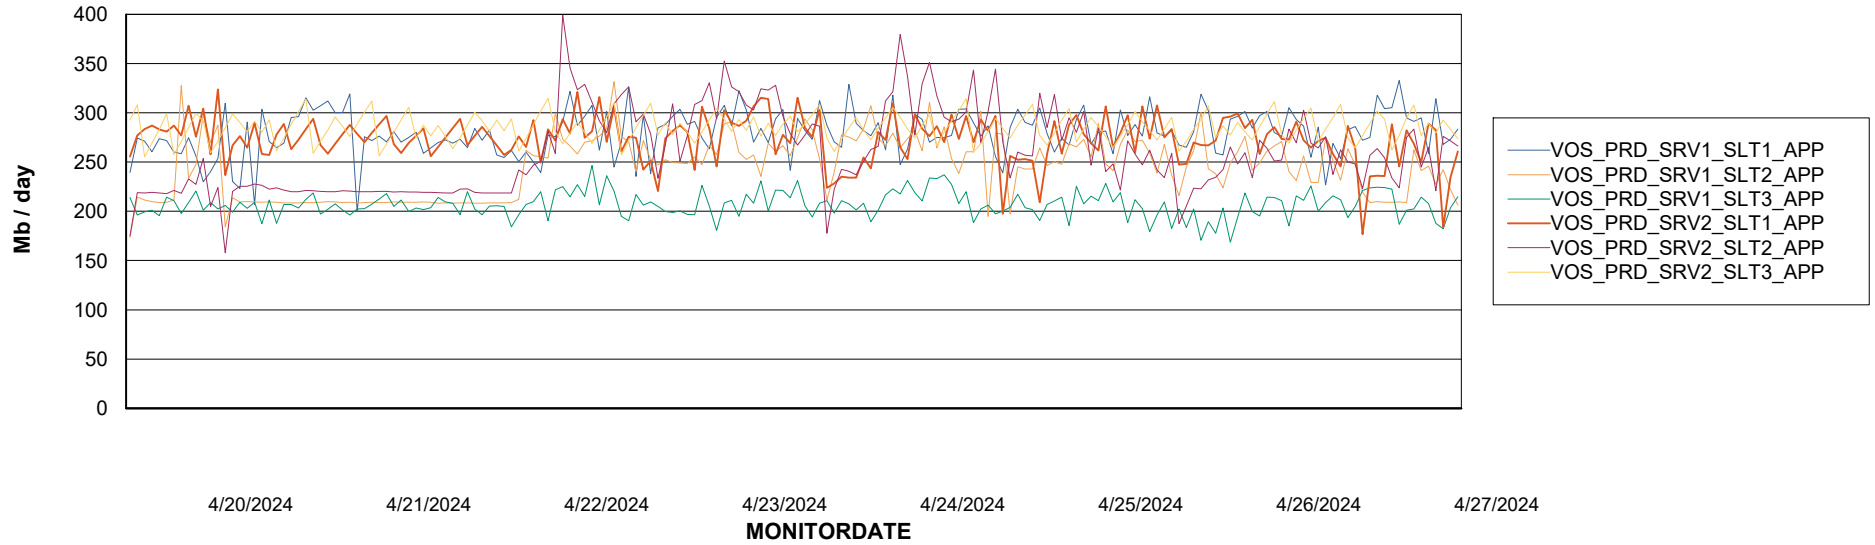

ABSSolute Application Server Services

Avg memory used per ABS Server Service