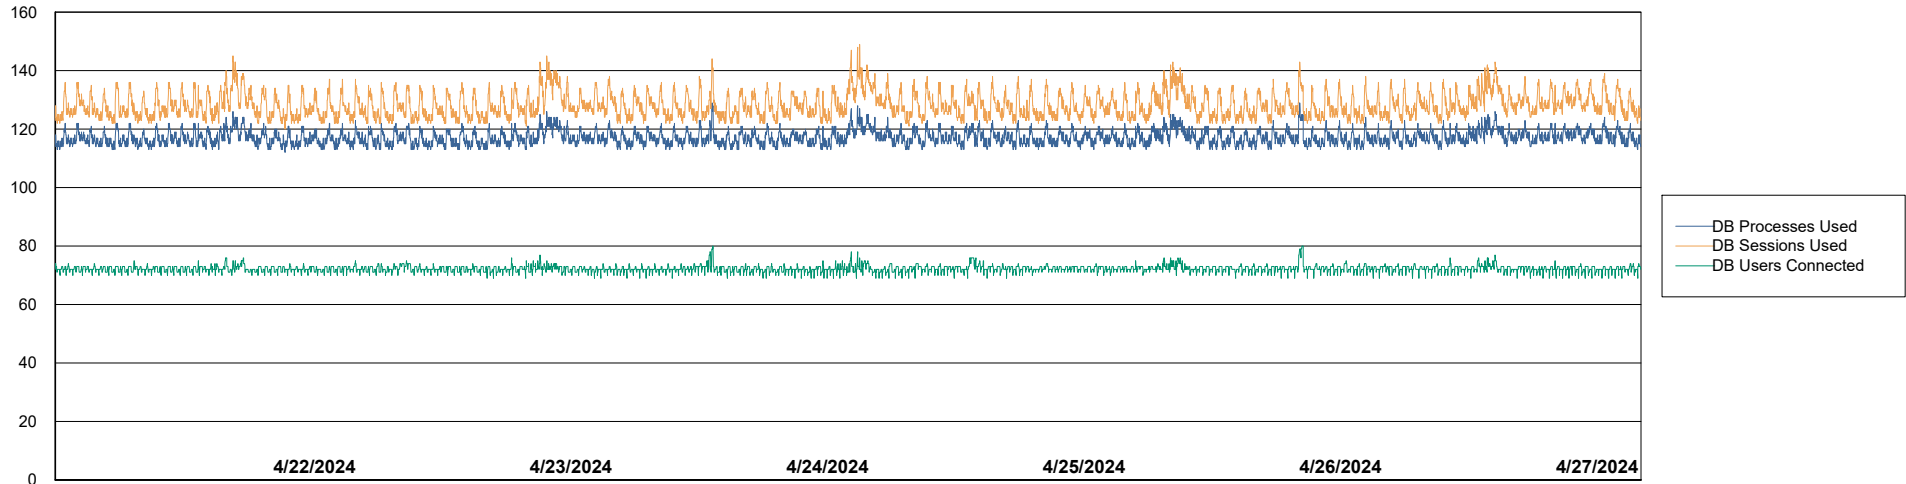

Database Performance VOS_PRD_ABSBI-2018_ABS1