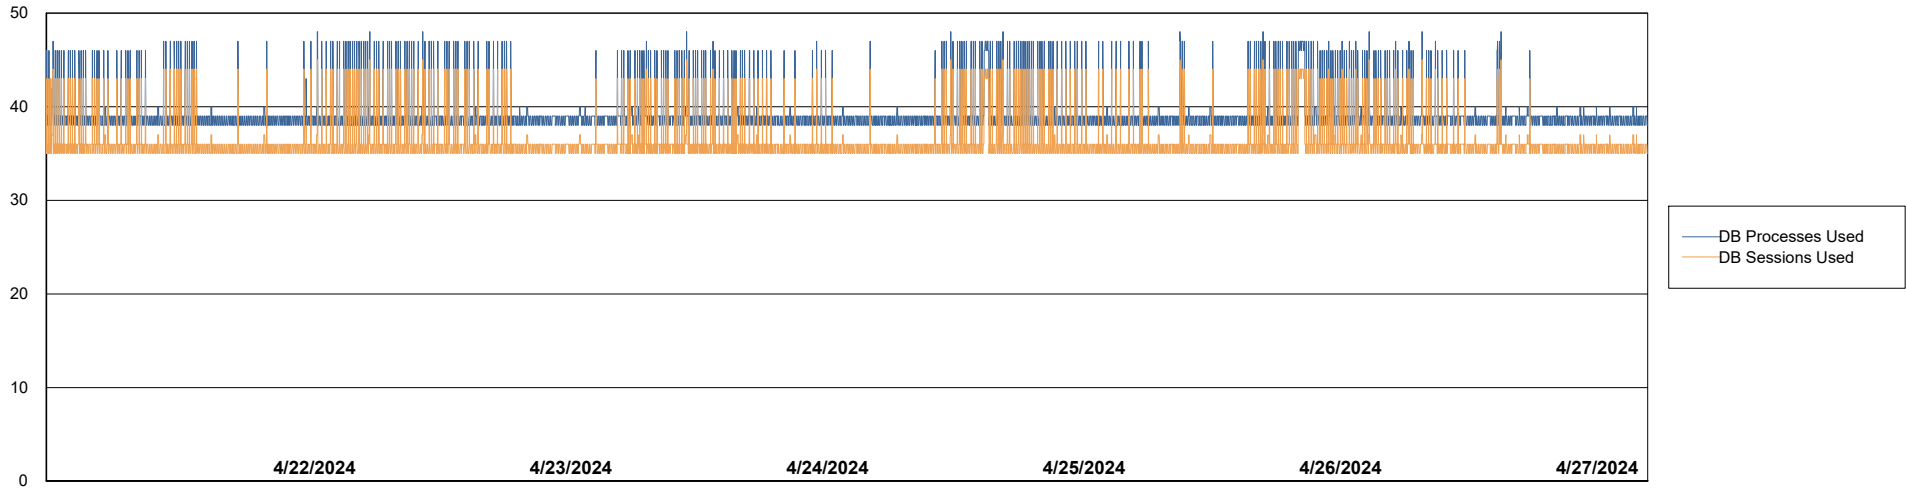

Database Performance VOS_PRD_ABSORA2-2022_HSBABS1

DB Processes Max 1,000