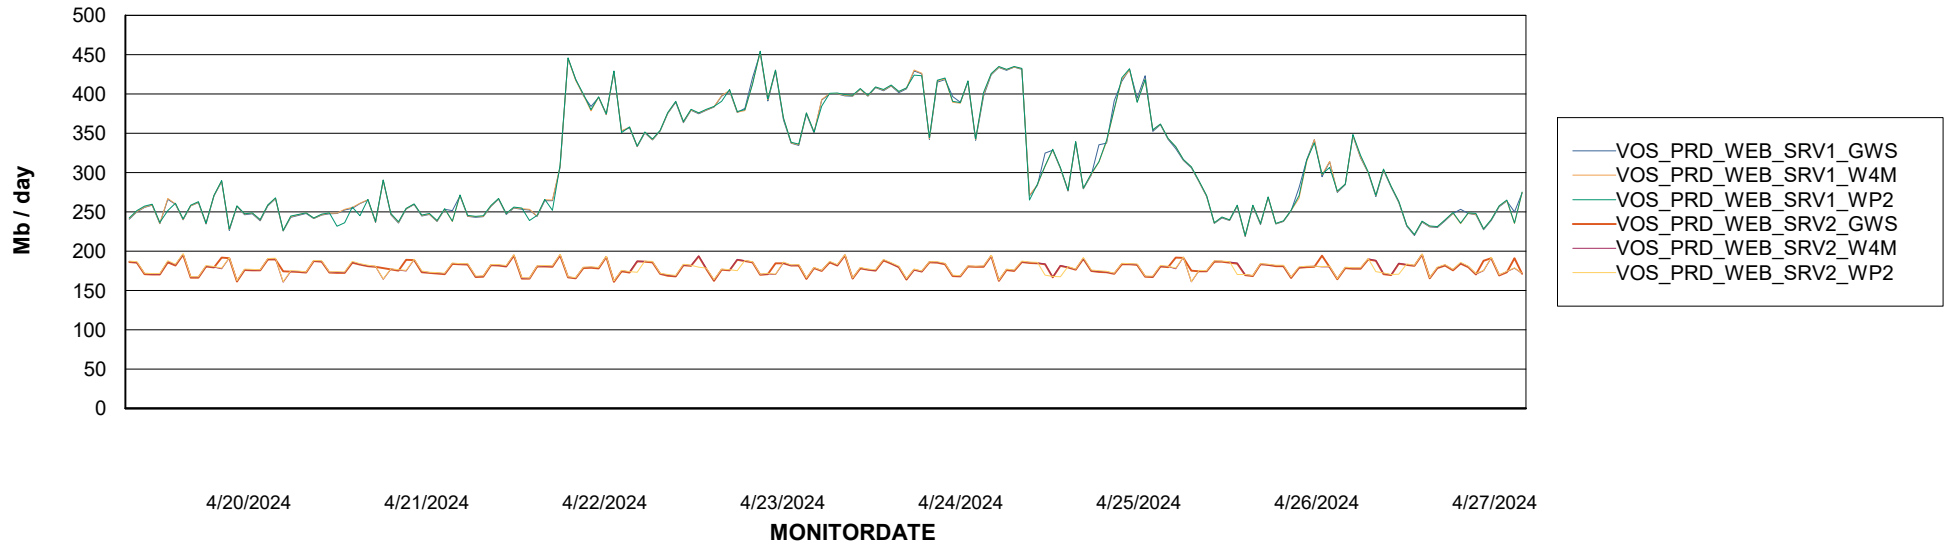

ABSSolute Web Component Services

Avg memory used per ABS Web component