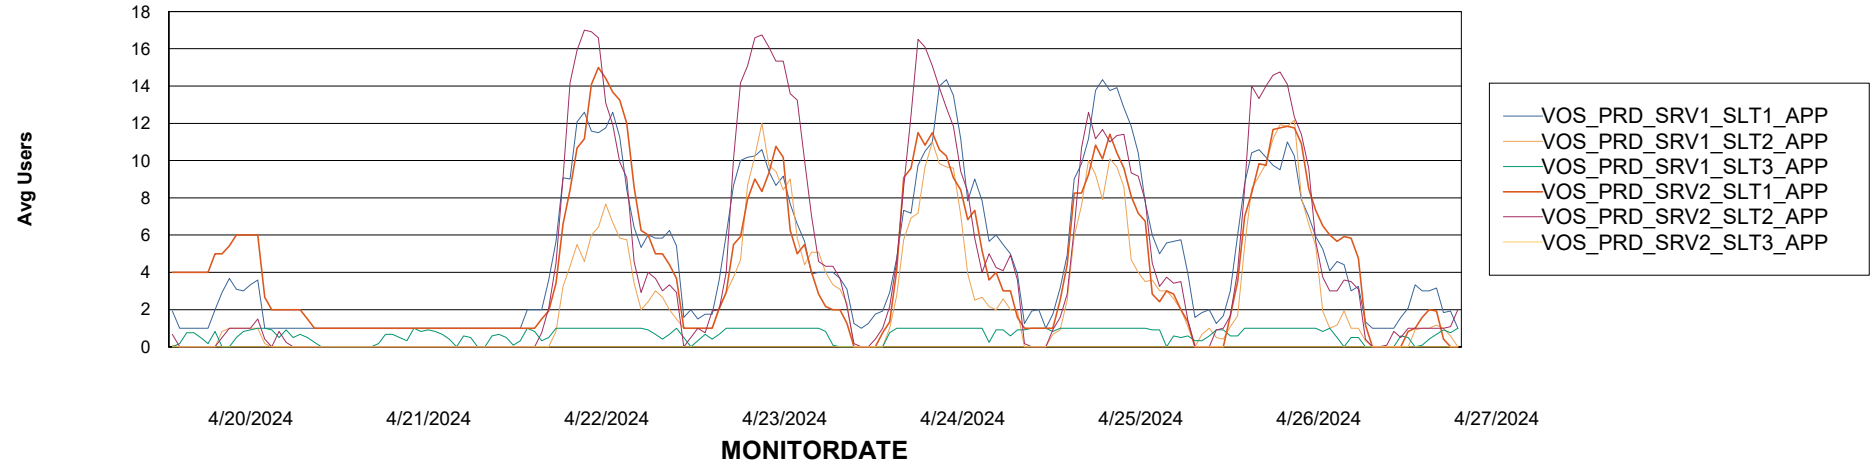

Avg users per day per ABS server