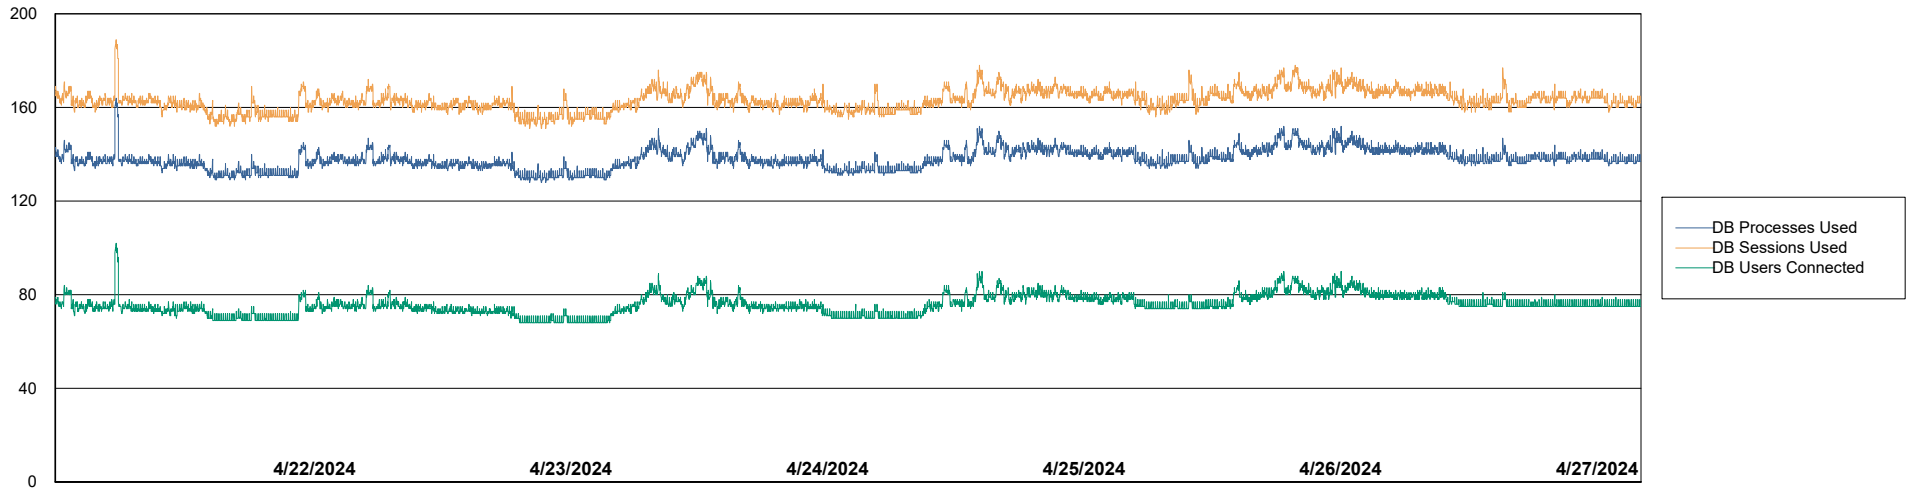

Database Performance VOS_PRD_ABSORA1-2022_ABS1