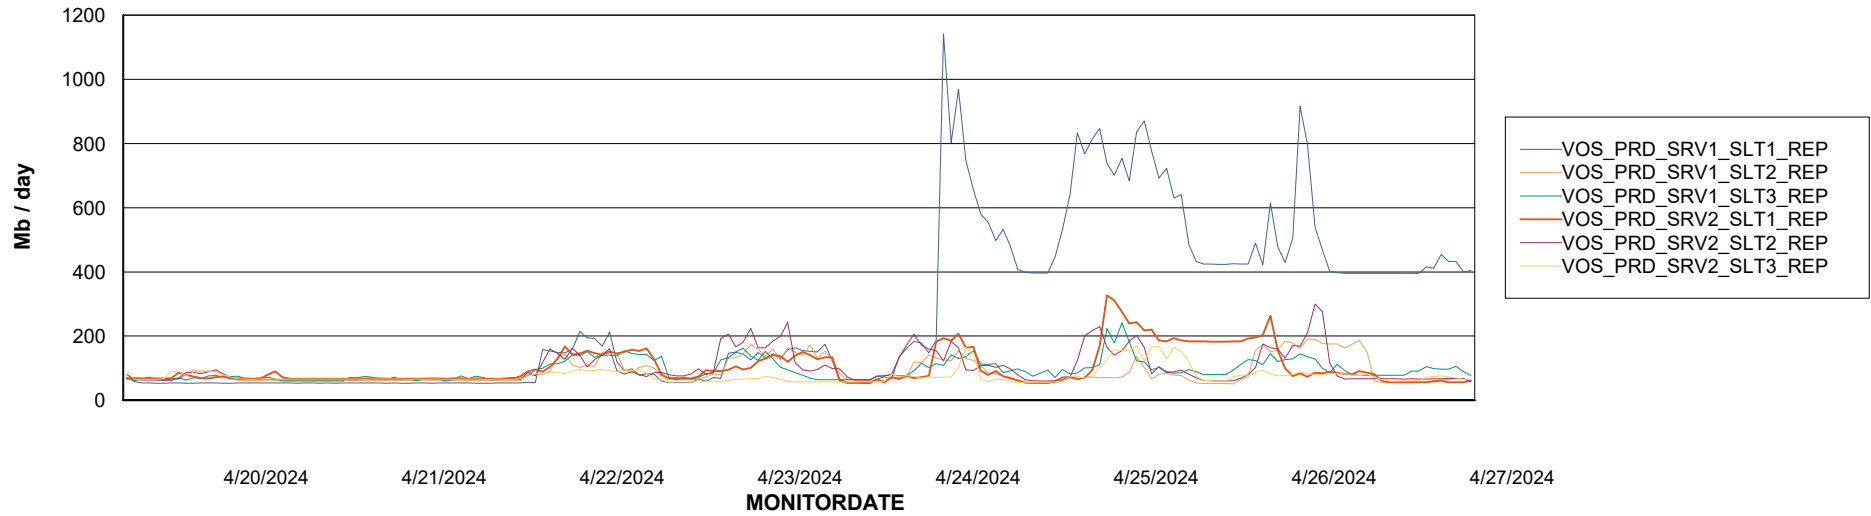

ABSSolute Application ReportServer Services

Avg memory used per ReportServer Service