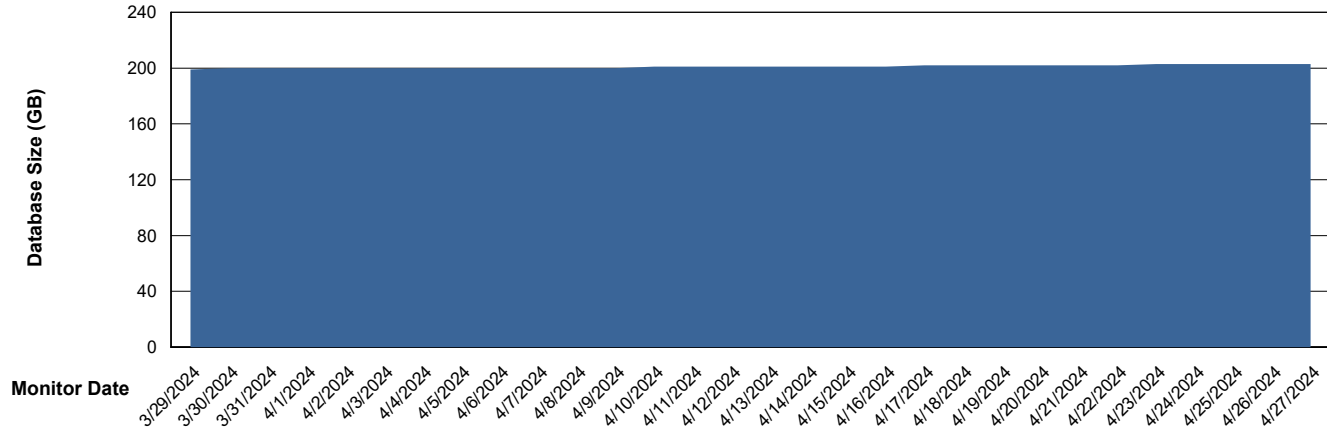

DATABASE SIZE VOS_PRD_ABSBI-2018_ABS1

Database growth over last month