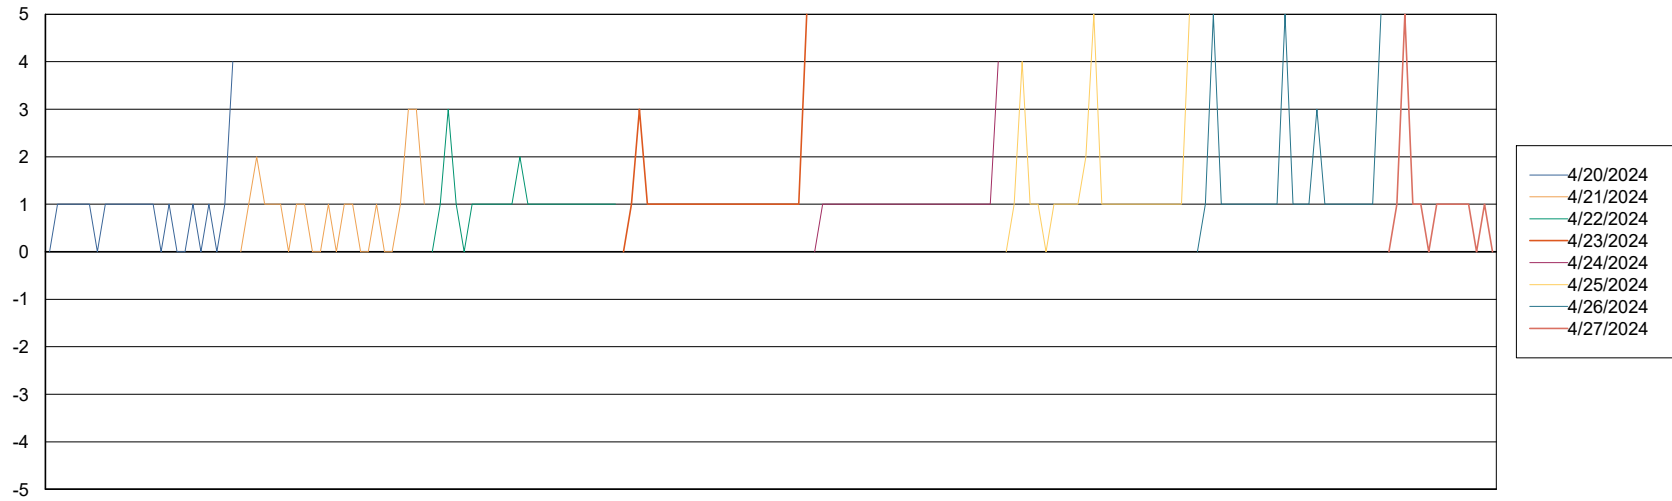

Standby Database Health VOS_Production

Recovery lag for last 7 days