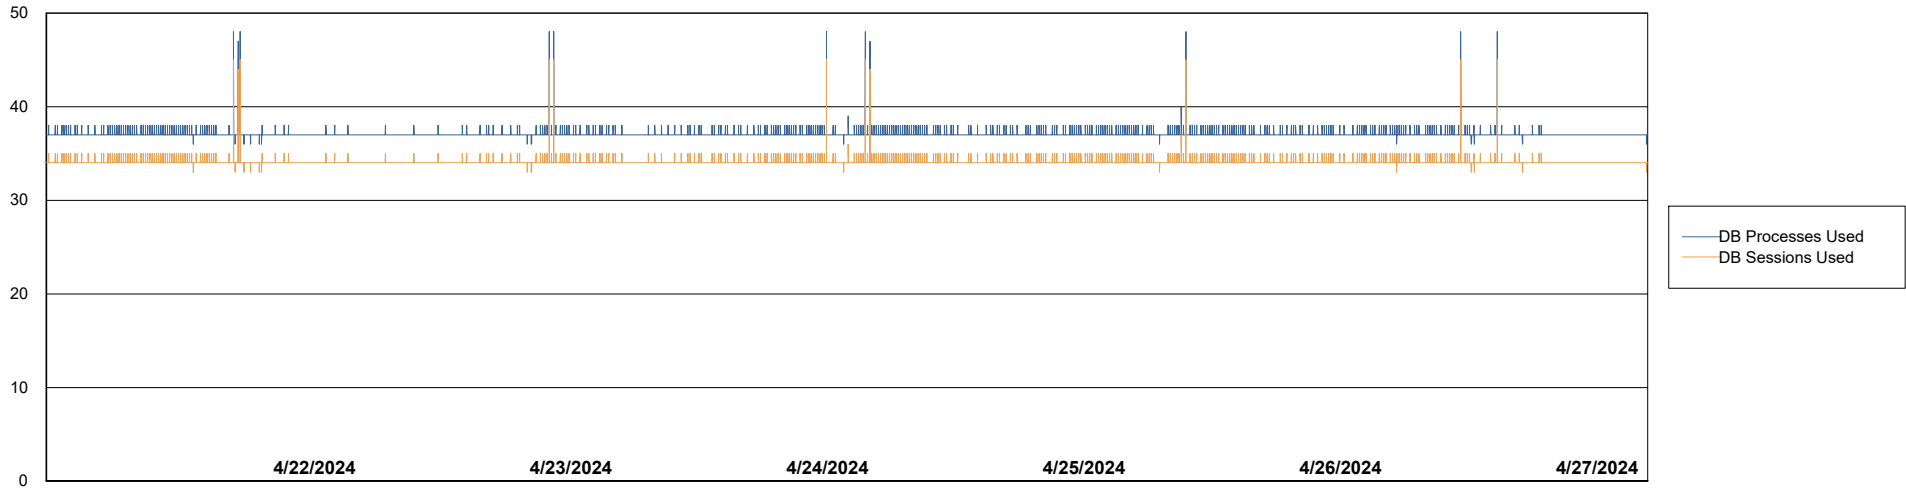

Weekly SLA Customer Report

Customer VEN_Production
Database ID 35

Database Performance VENDB_Production_ABS1

Weekly SLA Customer Report

Customer VEN_Production
Database ID 35

Database Performance VENDB_Standby_ABS1_SB

DB Processes Max 300

Weekly SLA Customer Report

Customer VEN_Production
 Database ID 35

DATABASE SIZE VENDB_Production_ABS1

Database growth over last month

Database Tablespace VENDB_Production_ABS1

Date	Tablespace Name	Filesize (Gb)	Usedsize (Gb)	Percentage free
4/27/2024	ABSDATA	230	191	17
	INDX	216	179	17
4/26/2024	ABSDATA	230	191	17
	INDX	216	179	17
4/25/2024	ABSDATA	230	191	17
	INDX	216	179	17
4/24/2024	ABSDATA	230	191	17
	INDX	216	179	17
4/23/2024	ABSDATA	230	191	17
	INDX	216	179	17
4/22/2024	ABSDATA	230	191	17
	INDX	216	179	17
4/21/2024	ABSDATA	230	190	17
	INDX	216	179	17