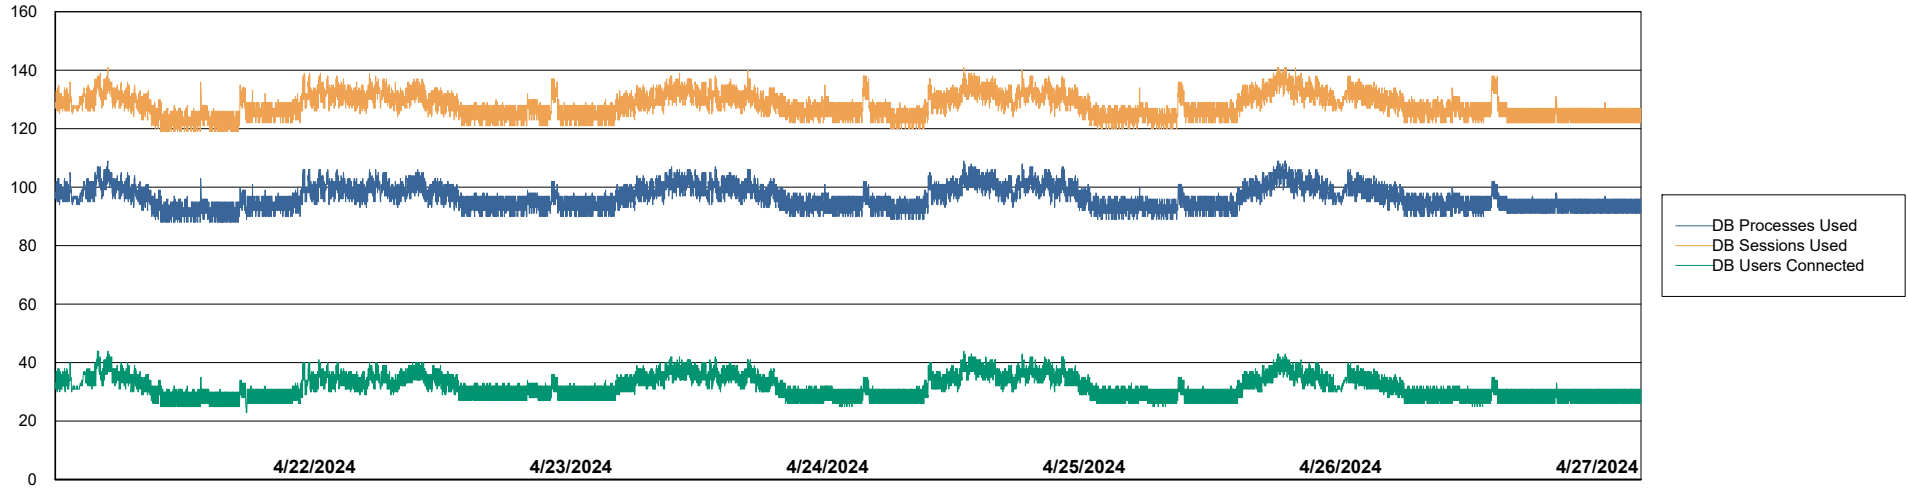

Harddisk Usage VEN_PRD_VENABS07_SB-DB

	Free disk space on C: (%)	Total disk space on C: (Gb)	Used disk space on C: (Gb)	Free disk space on D: (%)	Total disk space on D: (Gb)	Used disk space on D: (Gb)	Free disk space on E: (%)	Total disk space on E: (Gb)	Used disk space on E: (Gb)
4/27/2024	33	102	68	17	1,000	830	87	400	54
4/26/2024	33	102	69	17	1,000	830	86	400	55
4/25/2024	33	102	69	17	1,000	830	86	400	56
4/24/2024	33	102	68	17	1,000	830	86	400	54
4/23/2024	34	102	67	17	1,000	830	87	400	53
4/22/2024	34	102	67	17	1,000	830	87	400	51
4/21/2024	34	102	67	17	1,000	830	88	400	50

Weekly SLA Customer Report

Customer VEN_Production
Database ID 35

Database Performance VENDB_Production_ABS1

Weekly SLA Customer Report

Customer VEN_Production
Database ID 35

Database Performance VENDB_Standby_ABS1_SB