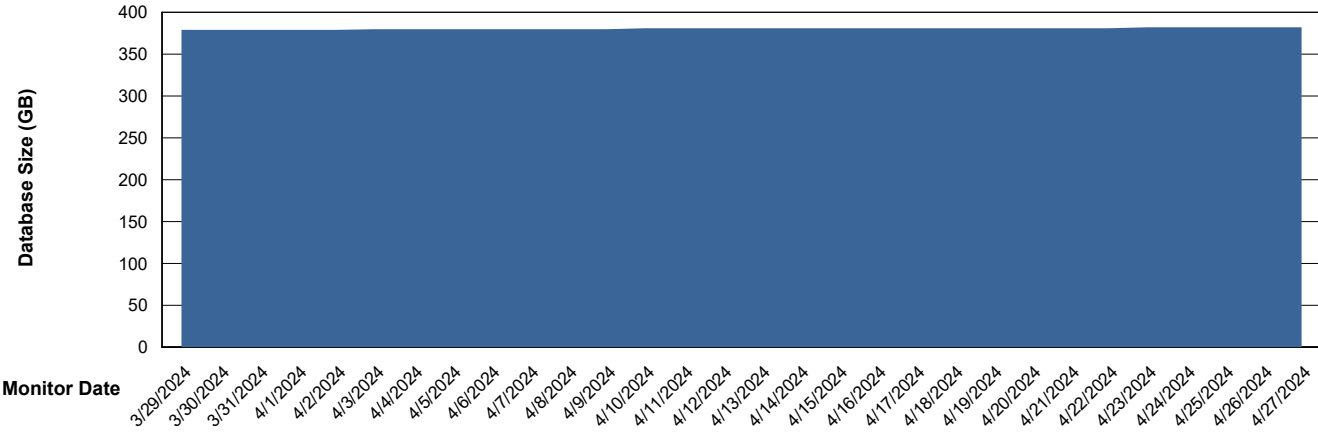

DB Processes Max 300

Weekly SLA Customer Report

Customer VEN_Production
 Database ID 35

DATABASE SIZE VENDB_Production_ABS1

Database growth over last month

Database Tablespace VENDB_Production_ABS1

Date	Tablespace Name	Filesize (Gb)	Usedsize (Gb)	Percentage free
4/27/2024	ABSDATA	230	191	17
	INDX	216	179	17
4/26/2024	ABSDATA	230	191	17
	INDX	216	179	17
4/25/2024	ABSDATA	230	191	17
	INDX	216	179	17
4/24/2024	ABSDATA	230	191	17
	INDX	216	179	17
4/23/2024	ABSDATA	230	191	17
	INDX	216	179	17
4/22/2024	ABSDATA	230	191	17
	INDX	216	179	17
4/21/2024	ABSDATA	230	190	17
	INDX	216	179	17

Weekly SLA Customer Report

Customer VEN_Production
Database ID 35

Standby Database Health VEN_Production

Recovery lag for last 7 days