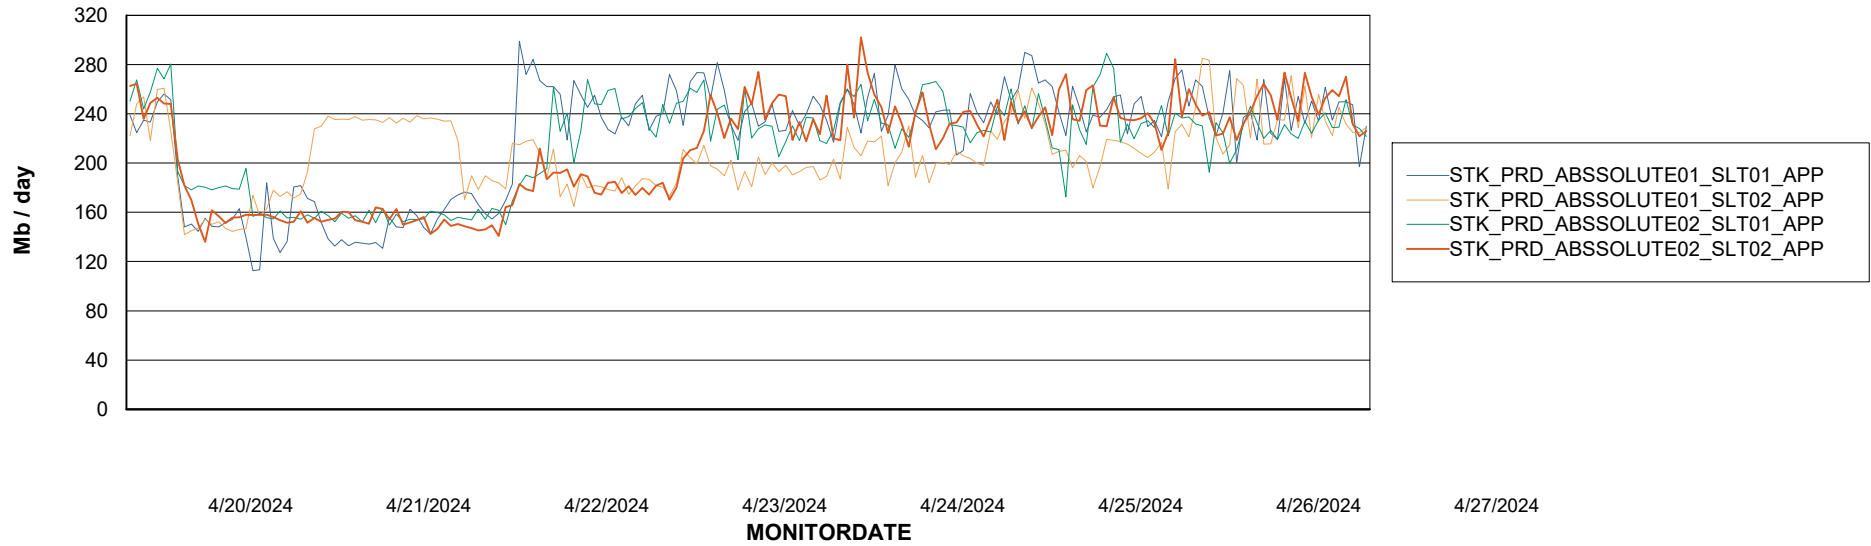

ABSSolute Application Server Services

Avg memory used per ABS Server Service