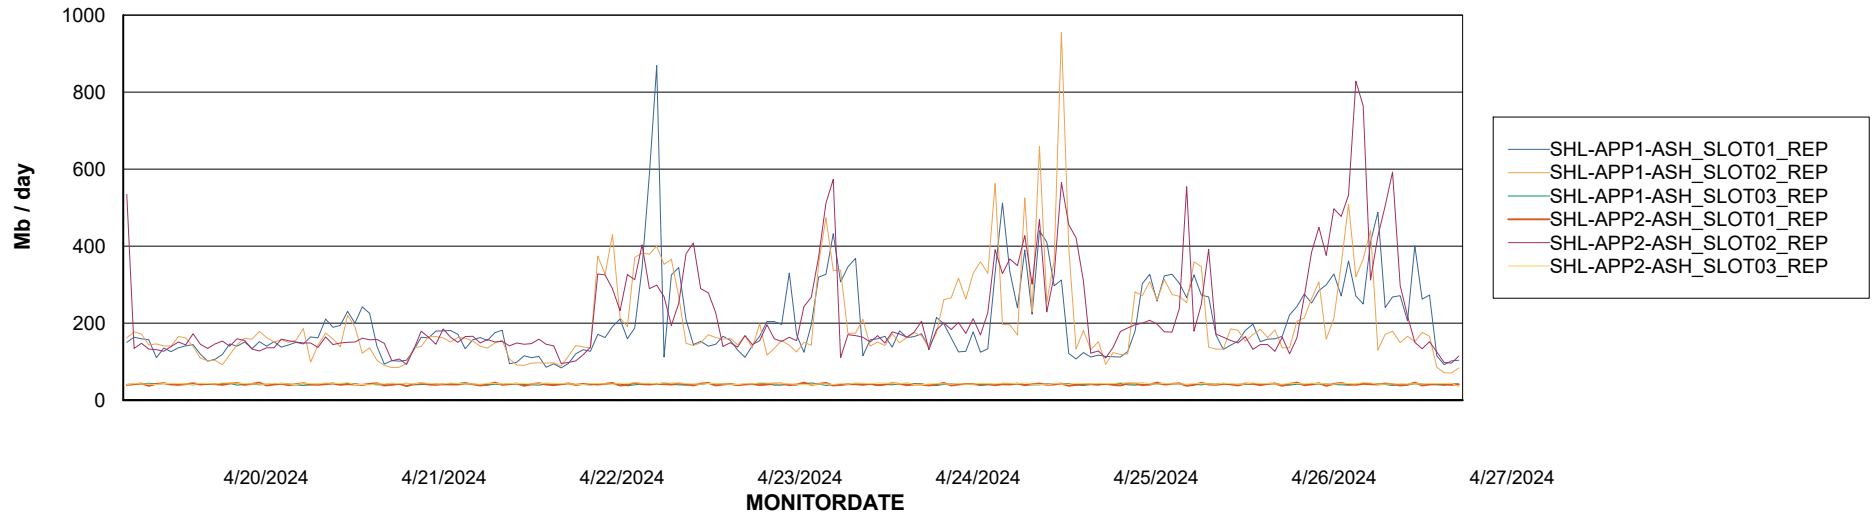

Avg memory used per ABS Server Service

Avg users per day per ABS server

Weekly SLA Customer Report

Customer SHL OCI ASH Production
Database ID 182

ABSSolute Application ReportServer Services

Avg memory used per ReportServer Service