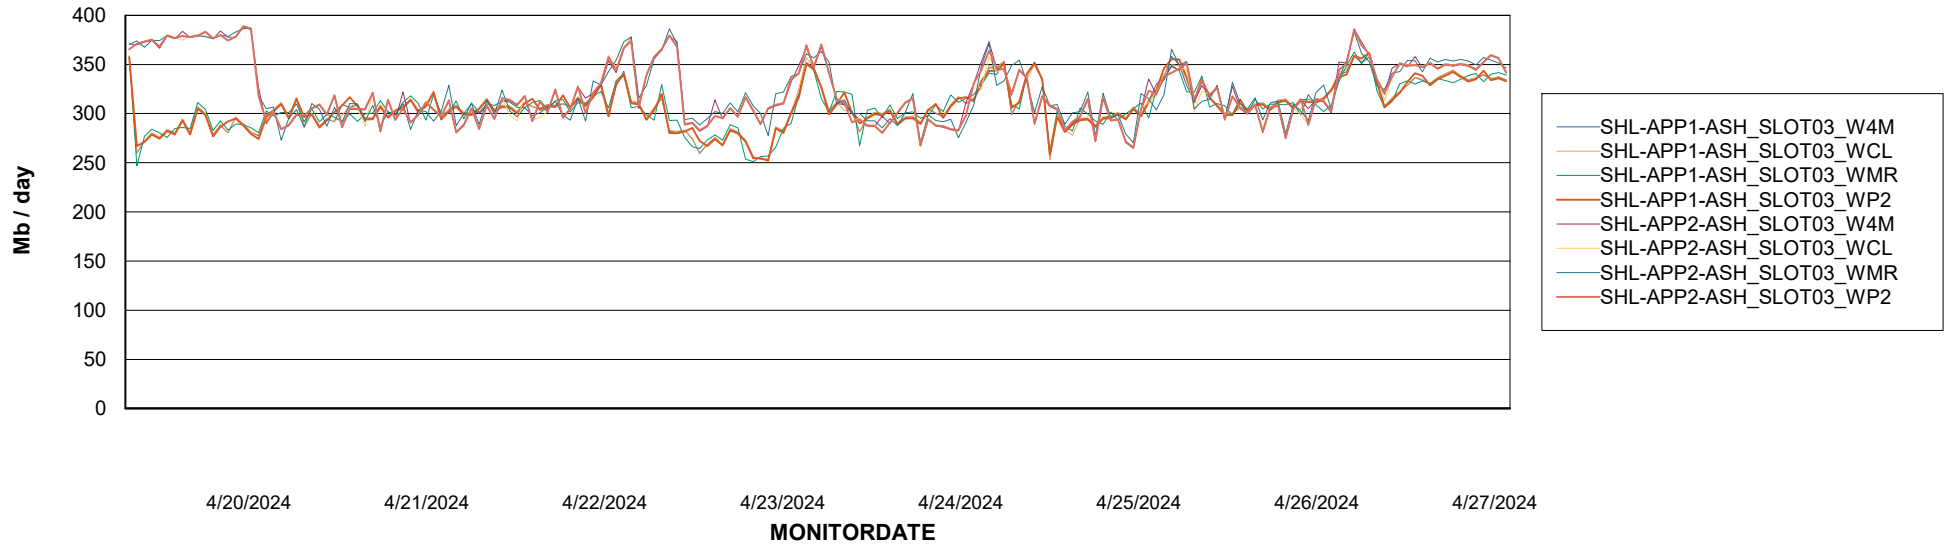

ABSSolute Web Component Services

Avg memory used per ABS Web component