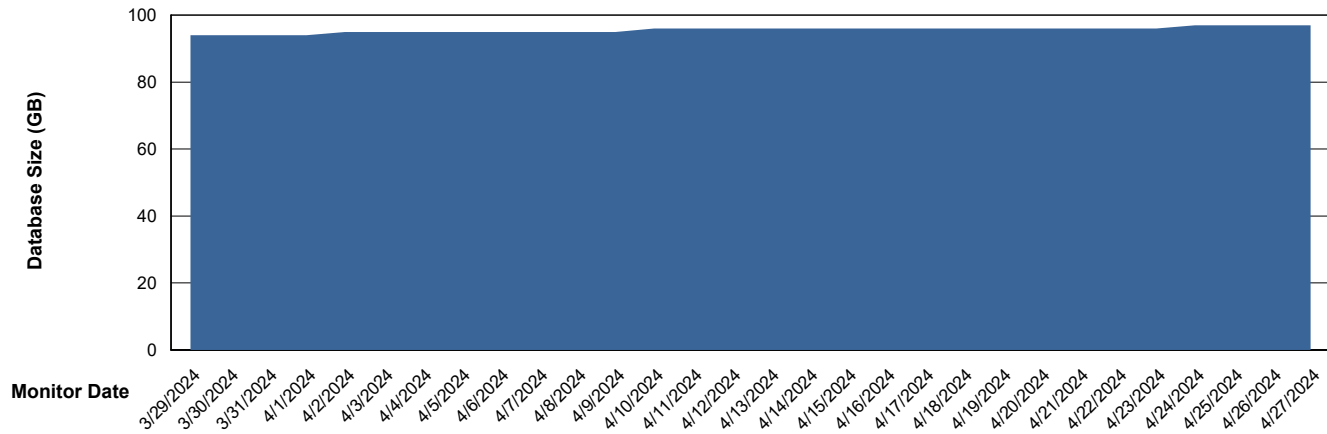

Customer SHL OCI ASH Production
Database ID 182

DATABASE SIZE SHL-BI-ASH_PROD_ABS1

Database growth over last month

DATABASE SIZE SHL-DBS1-ASH_PROD_ABS1

Database growth over last month

Weekly SLA Customer Report

Customer SHL OCI ASH Production
Database ID 182

Database Tablespace SHL-BI-ASH_PROD_ABS1

Date	Tablespace Name	Filesize (Gb)	Usedsize (Gb)	Percentage free
4/27/2024	ABSDATA	26	22	16
	INDX	27	22	17
4/26/2024	ABSDATA	26	22	16
	INDX	27	22	17
4/25/2024	ABSDATA	26	22	16
	INDX	27	22	17
4/24/2024	ABSDATA	26	22	16
	INDX	27	22	17
4/23/2024	ABSDATA	26	22	16
	INDX	27	22	17
4/22/2024	ABSDATA	26	22	16
	INDX	27	22	17
4/21/2024	ABSDATA	26	22	16
	INDX	27	22	17