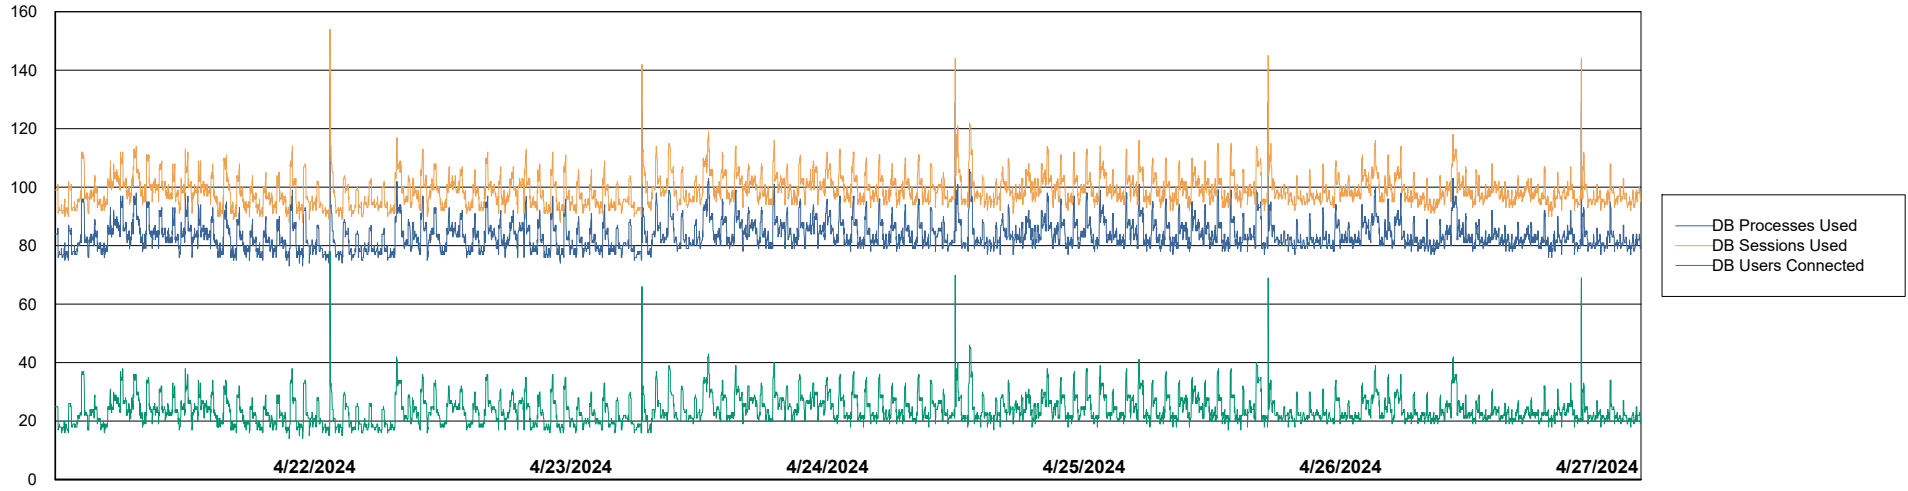

Database Performance SHL-BI-ASH_PROD_ABS1