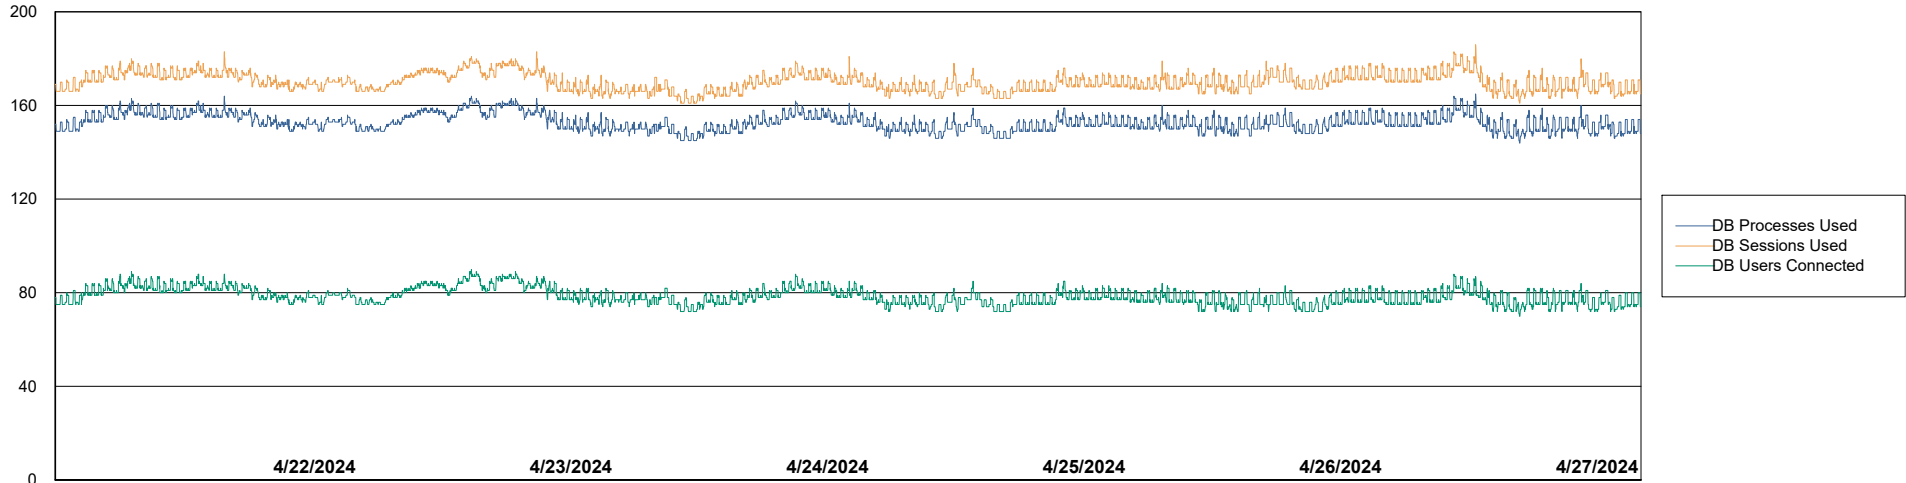

Weekly SLA Customer Report

Customer SHL OCI ASH Production
Database ID 182

Database Performance SHL-BI-ASH_PROD_ABS1

Weekly SLA Customer Report

Customer SHL OCI ASH Production
Database ID 182

Database Performance SHL-DBS1-ASH_PROD_ABS1