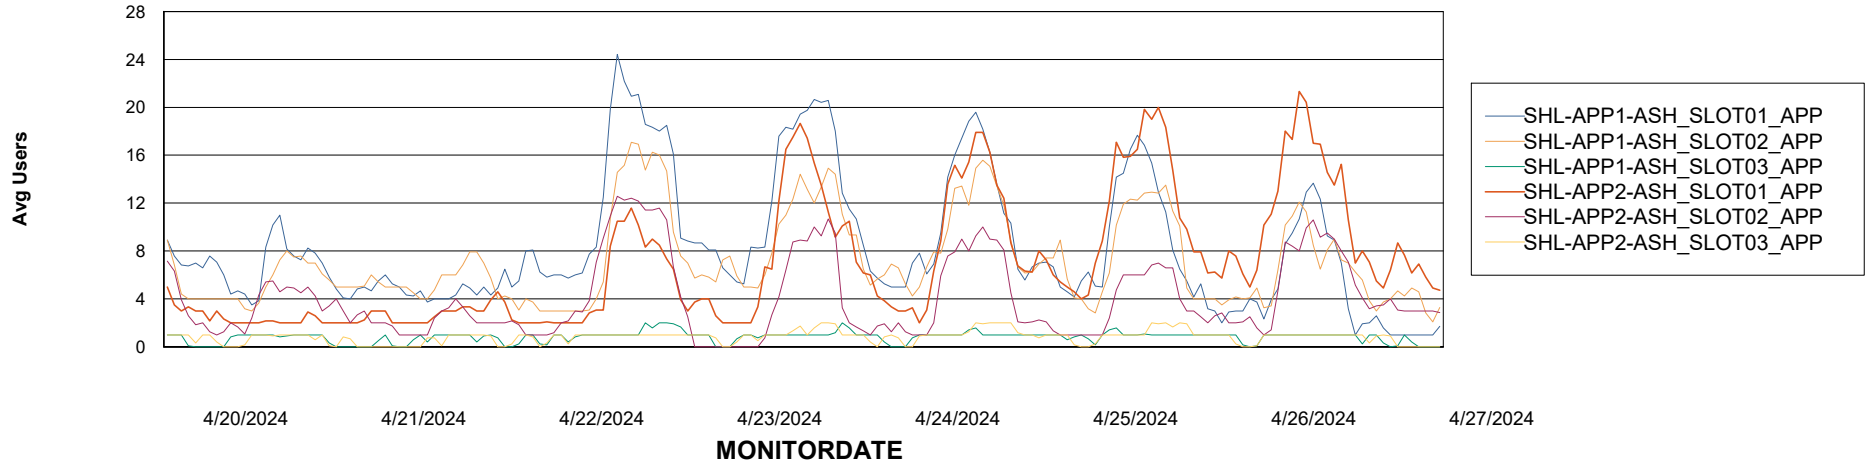

Avg users per day per ABS server