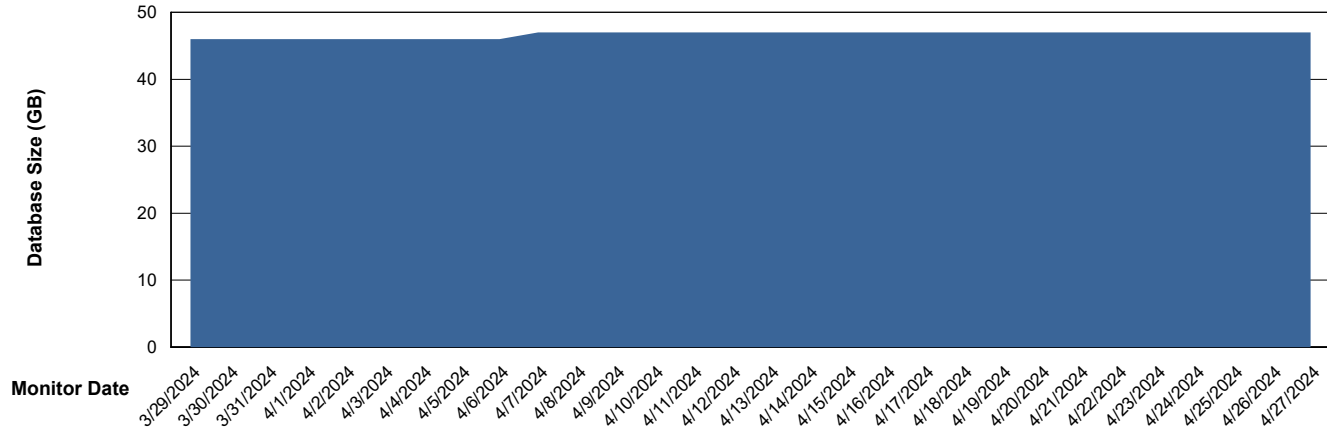

Weekly SLA Customer Report

Customer SHL OCI ASH Production
Database ID 182

Database Performance SHL-BI-ASH_PROD_ABS1

Weekly SLA Customer Report

Customer SHL OCI ASH Production
Database ID 182

Database Performance SHL-DBS1-ASH_PROD_ABS1

Weekly SLA Customer Report

Customer SHL OCI ASH Production
Database ID 182

Database Performance SHL-DBS2-ASH_PROD_HSBABS1

DB Processes Max 1,000
DB Processes Max 0
DB Processes Max 4

Weekly SLA Customer Report

Customer SHL OCI ASH Production
Database ID 182

DATABASE SIZE SHL-BI-ASH_PROD_ABS1

Database growth over last month

DATABASE SIZE SHL-DBS1-ASH_PROD_ABS1

Database growth over last month

Weekly SLA Customer Report