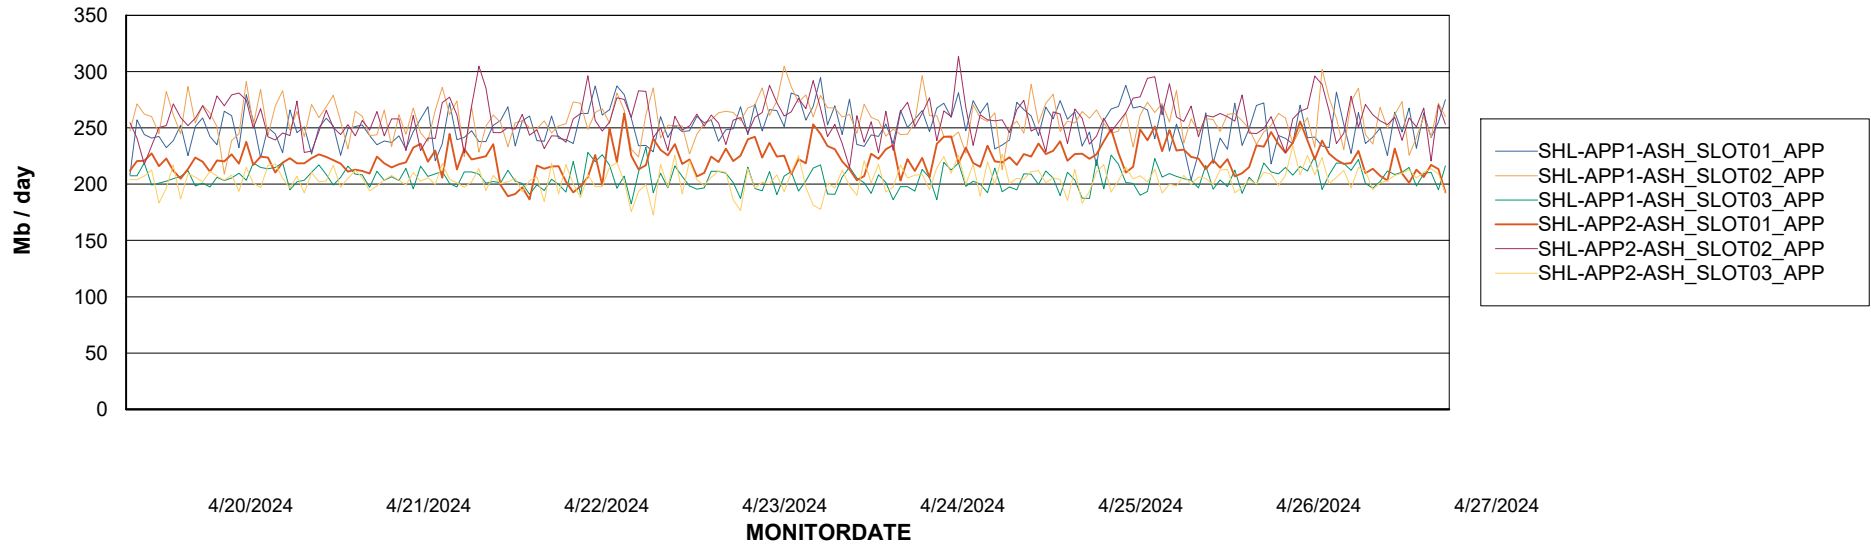

ABSSolute Application Server Services

Avg memory used per ABS Server Service