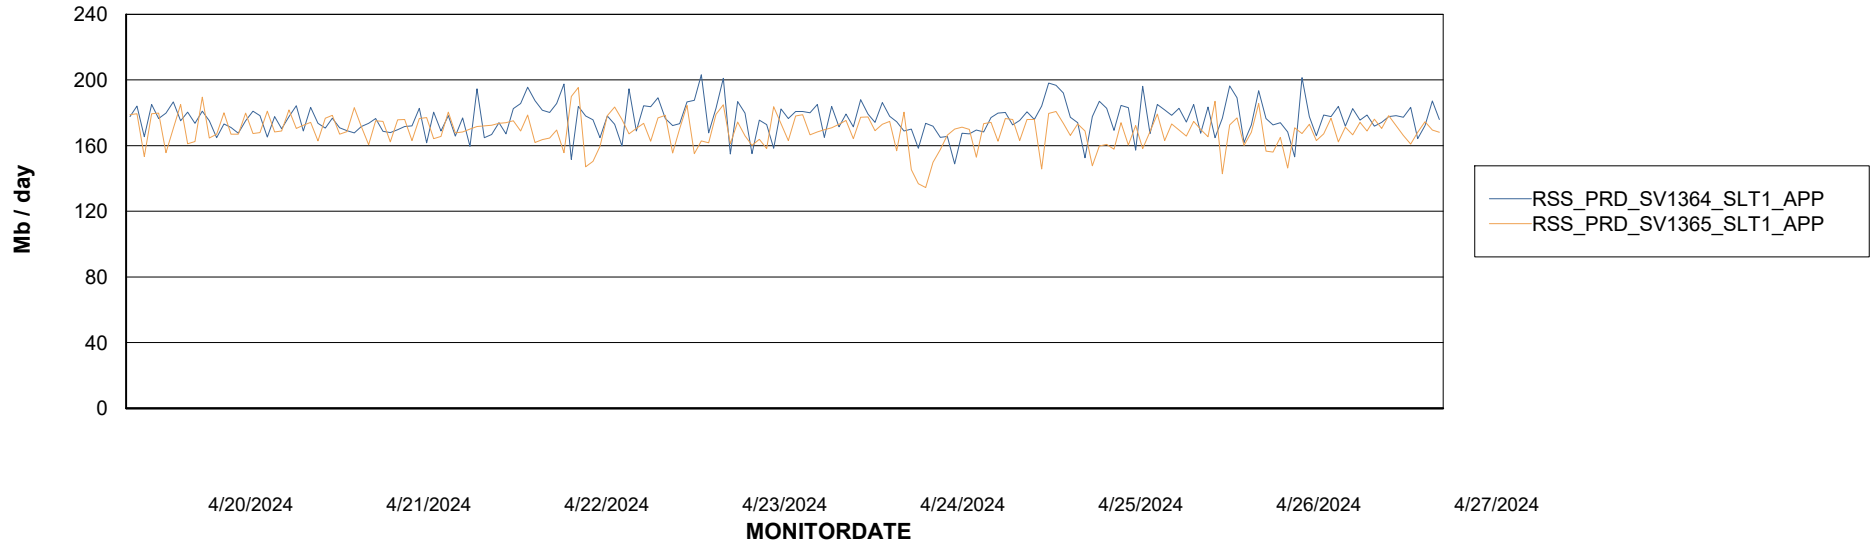

ABSSolute Application Server Services

Avg memory used per ABS Server Service