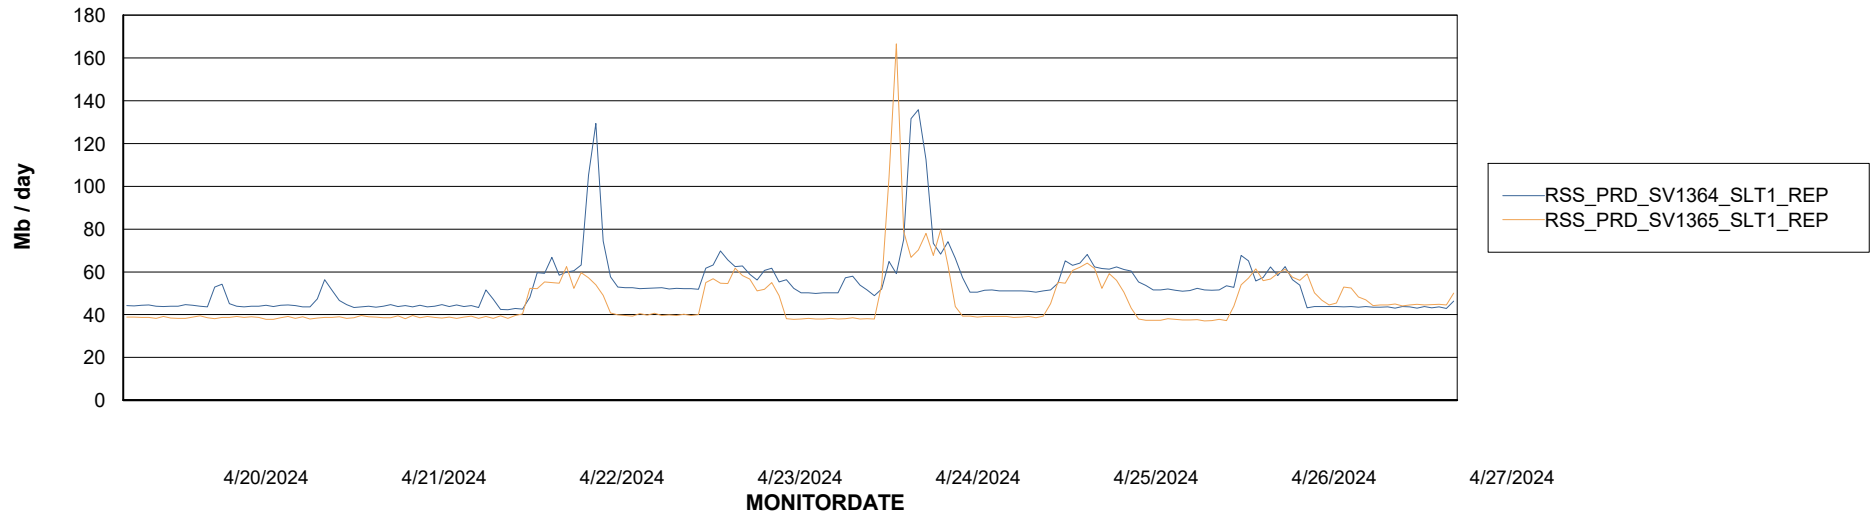

ABSSolute Application ReportServer Services

Avg memory used per ReportServer Service