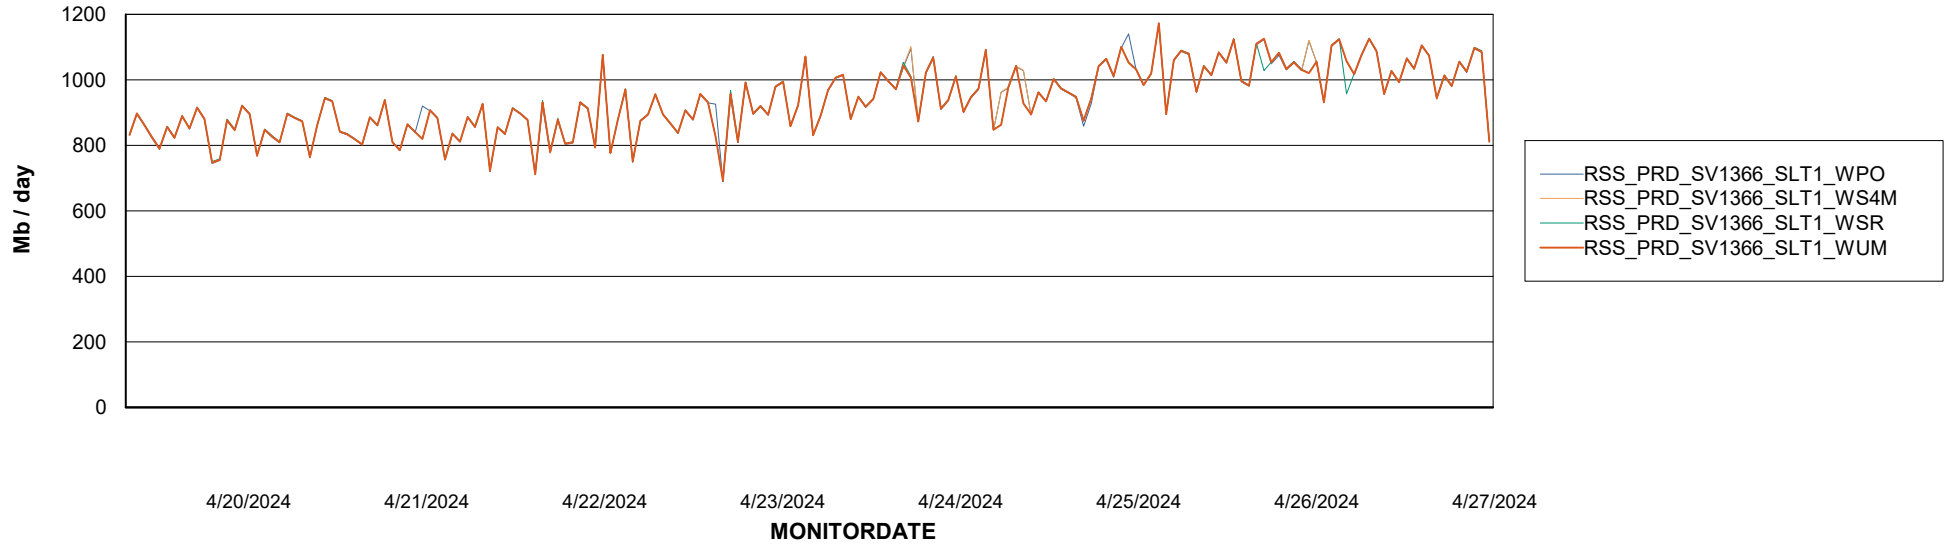

ABSSolute Web Component Services

Avg memory used per ABS Web component