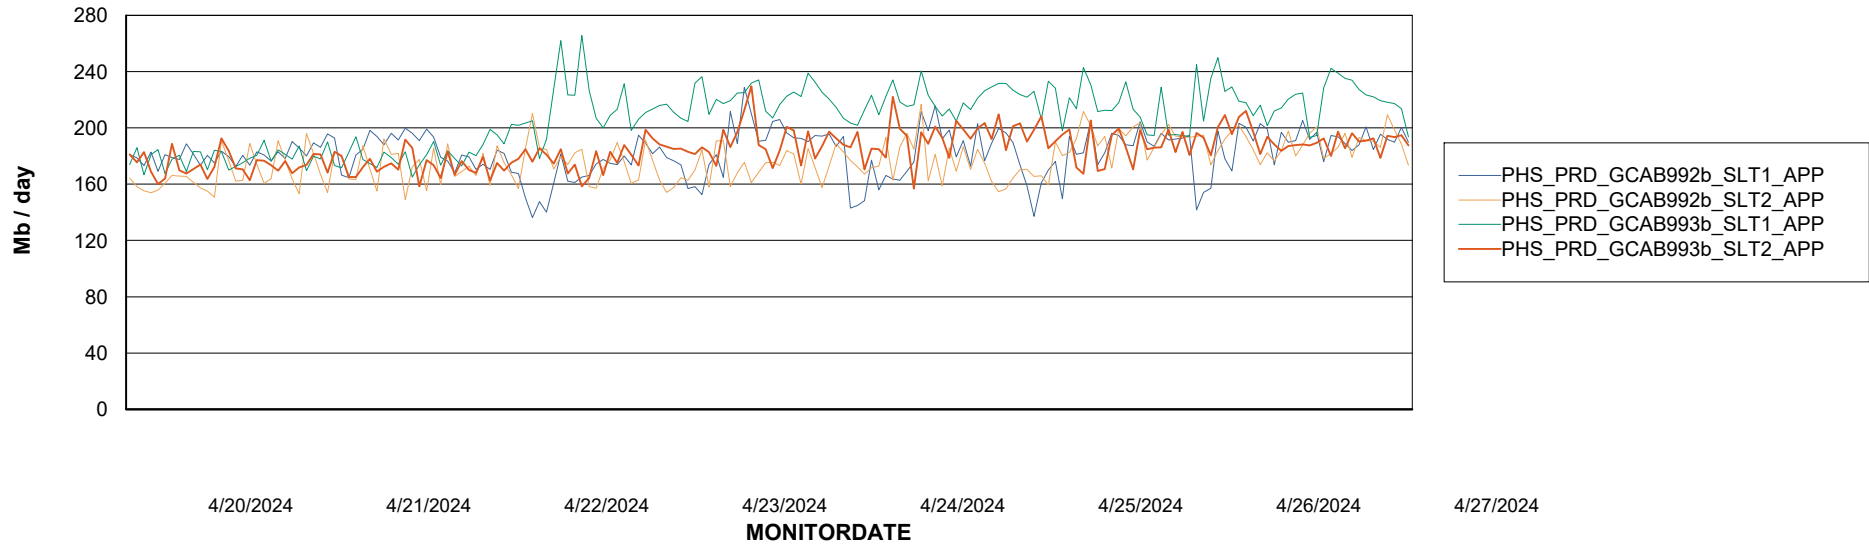

ABSSolute Application Server Services

Avg memory used per ABS Server Service