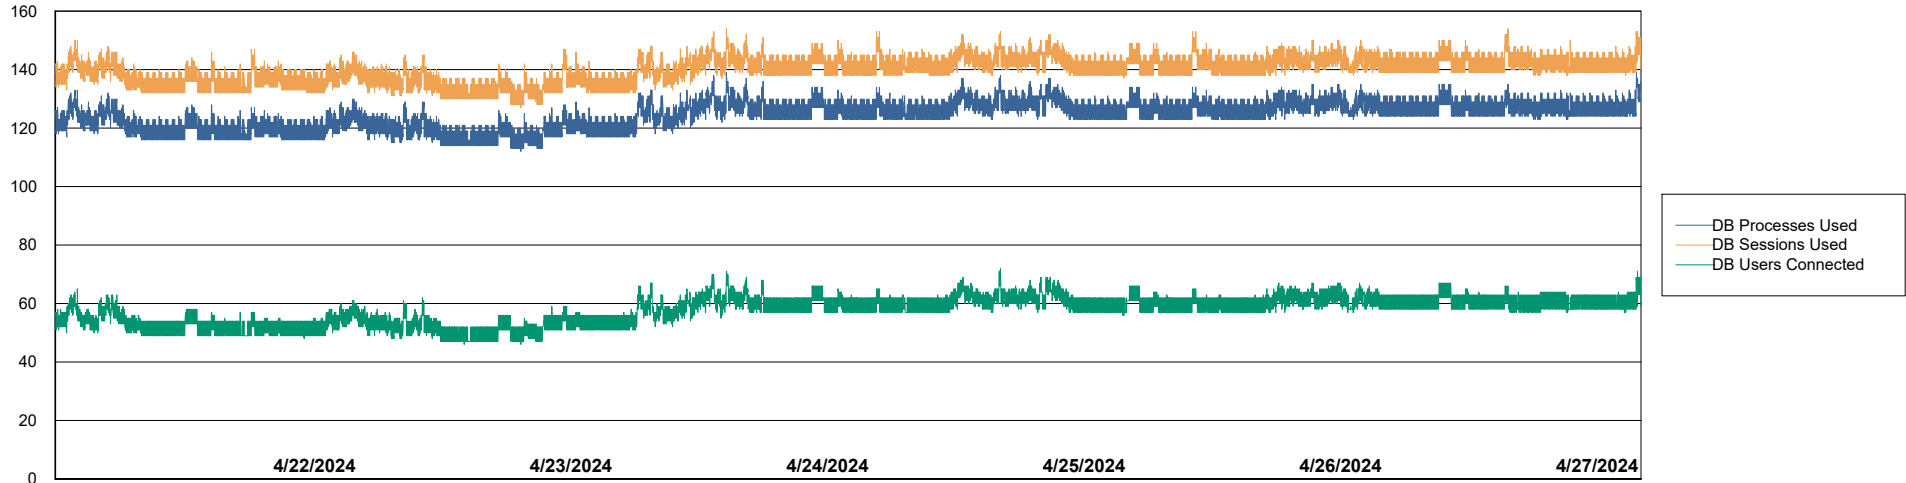

Database Performance PHS_PRD_GCAB992B_ABS1