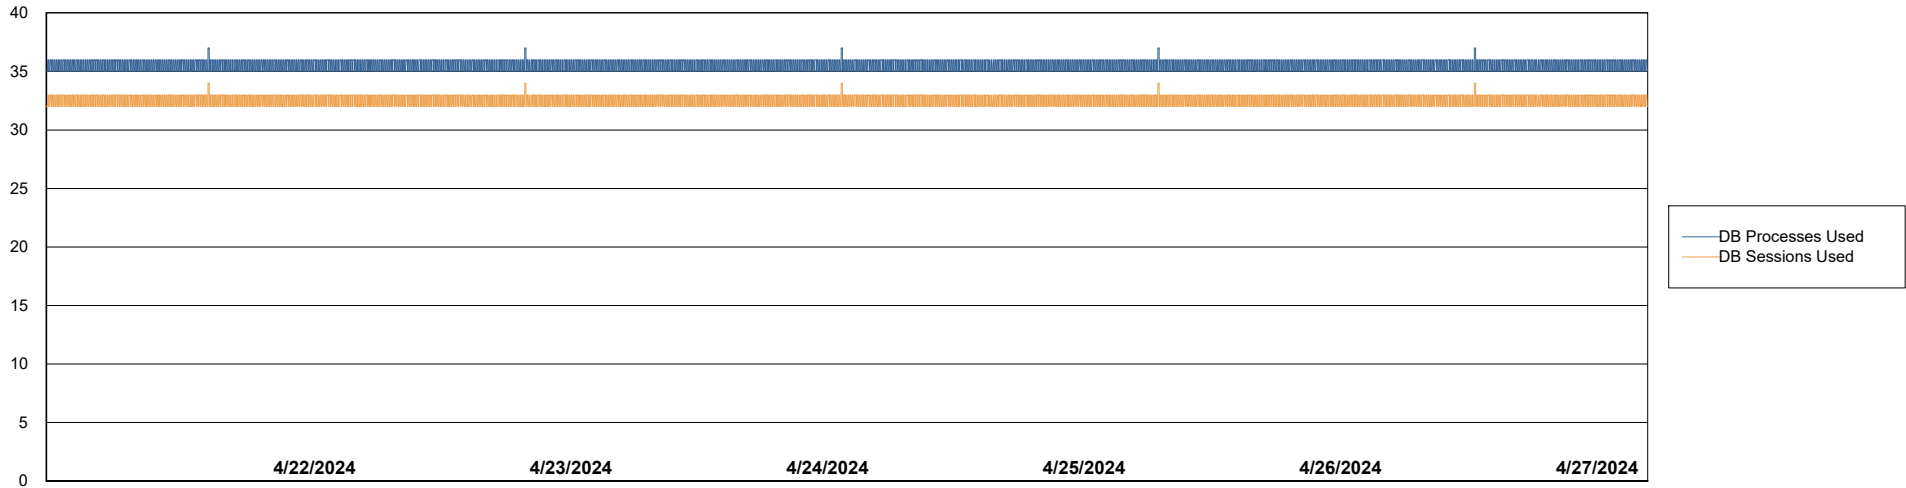

Database Performance PHS_PRD_GCAB993B_HSBABS1

DB Processes Max 1,000