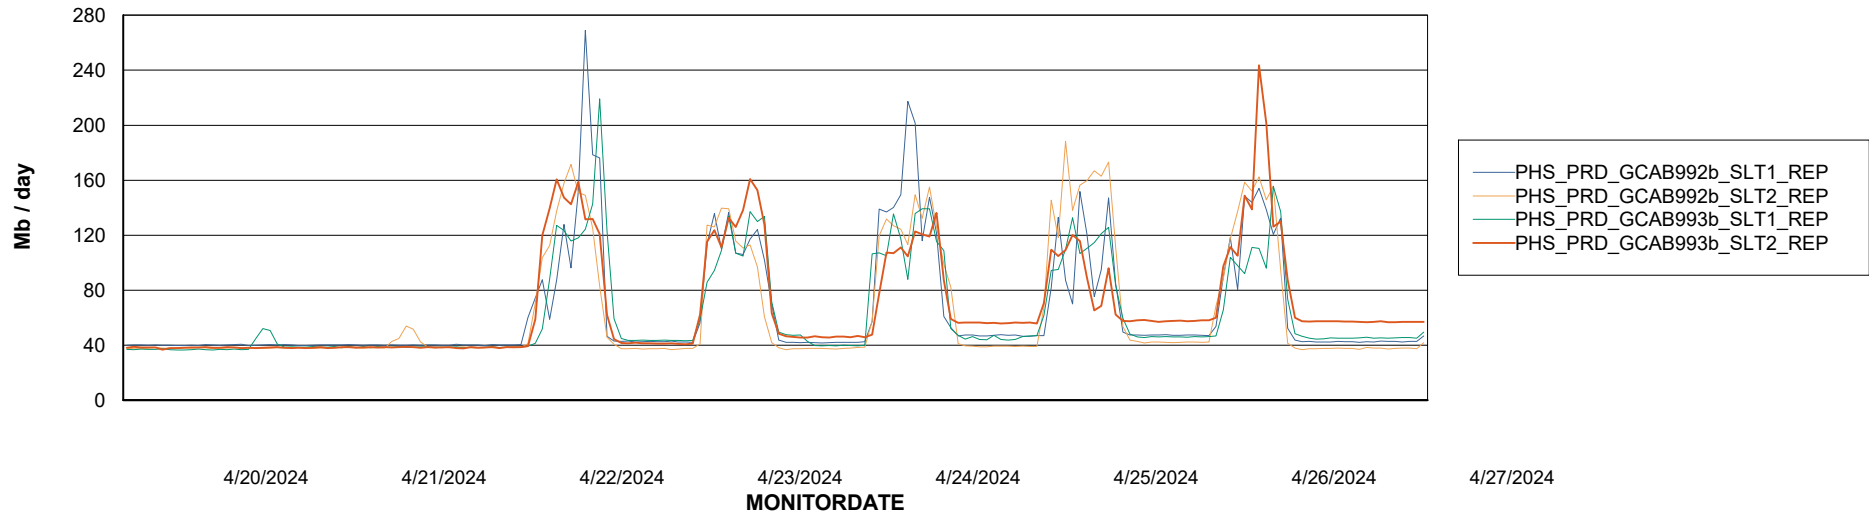

Avg memory used per ABS Server Service

Avg users per day per ABS server

Weekly SLA Customer Report

Customer PHS_Production
Database ID 47

ABSSolute Application ReportServer Services

Avg memory used per ReportServer Service