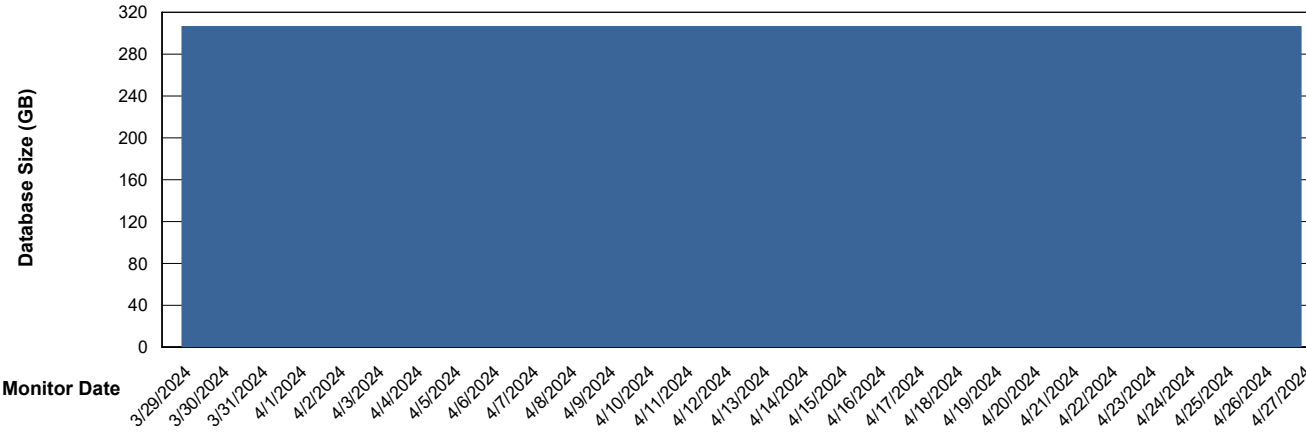

DB Processes Max 1,000

Weekly SLA Customer Report

Customer PHS_Production
 Database ID 47

DATABASE SIZE PHS_PRD_GCAB992B_ABS1

Database growth over last month

Database Tablespace PHS_PRD_GCAB992B_ABS1

Date	Tablespace Name	Filesize (Gb)	Usedsize (Gb)	Percentage free
4/27/2024	ABSDATA	140	117	16
	INDX	214	179	16
4/26/2024	ABSDATA	140	117	16
	INDX	214	179	16
4/25/2024	ABSDATA	140	117	16
	INDX	214	179	16
4/24/2024	ABSDATA	140	117	16
	INDX	214	179	16
4/23/2024	ABSDATA	140	117	16
	INDX	214	179	16
4/22/2024	ABSDATA	140	117	16
	INDX	214	179	16
4/21/2024	ABSDATA	140	117	16
	INDX	214	179	16

Weekly SLA Customer Report

Customer PHS_Production
Database ID 47

Standby Database Health PHS_Production

Recovery lag for last 7 days

Weekly SLA Customer Report

Customer PHS_Production
Database ID 47

ABSSolute Application Server Services