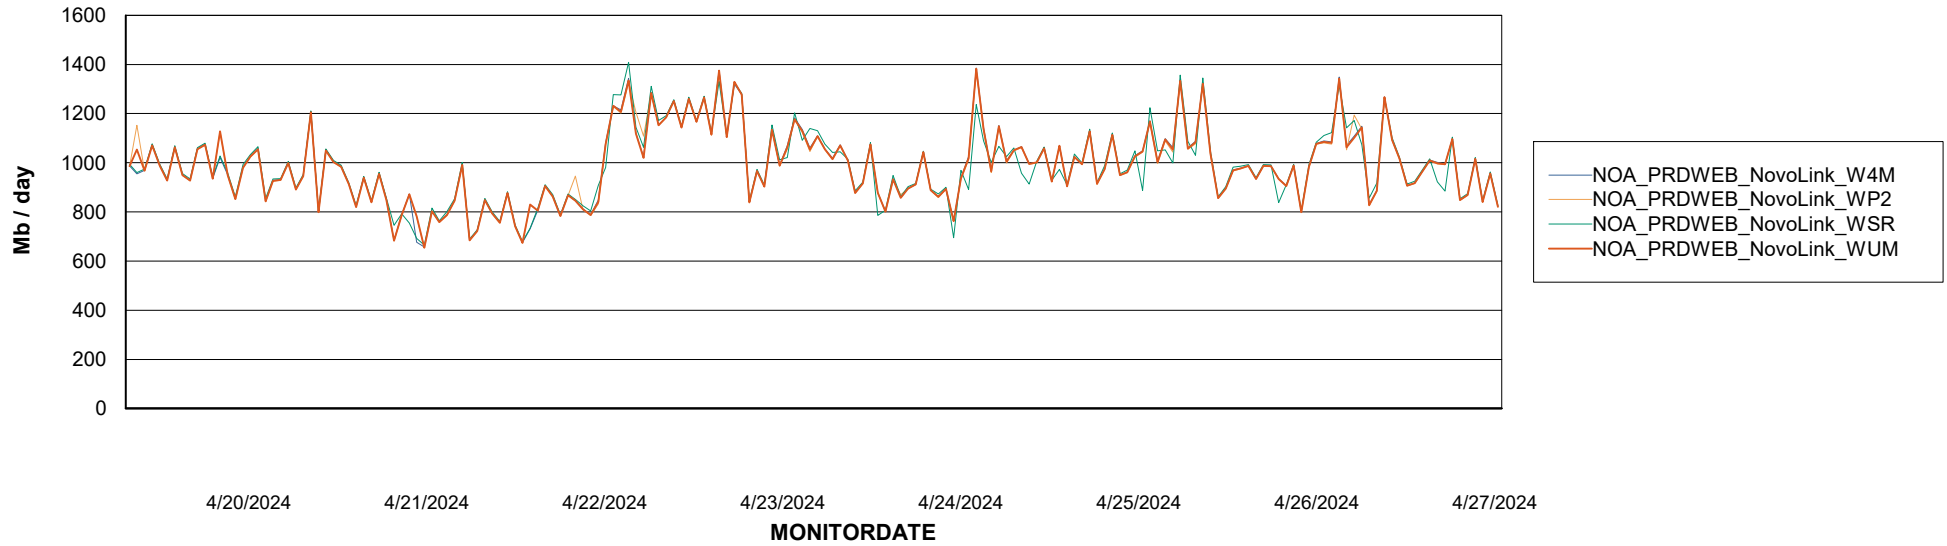

ABSSolute Web Component Services

Avg memory used per ABS Web component