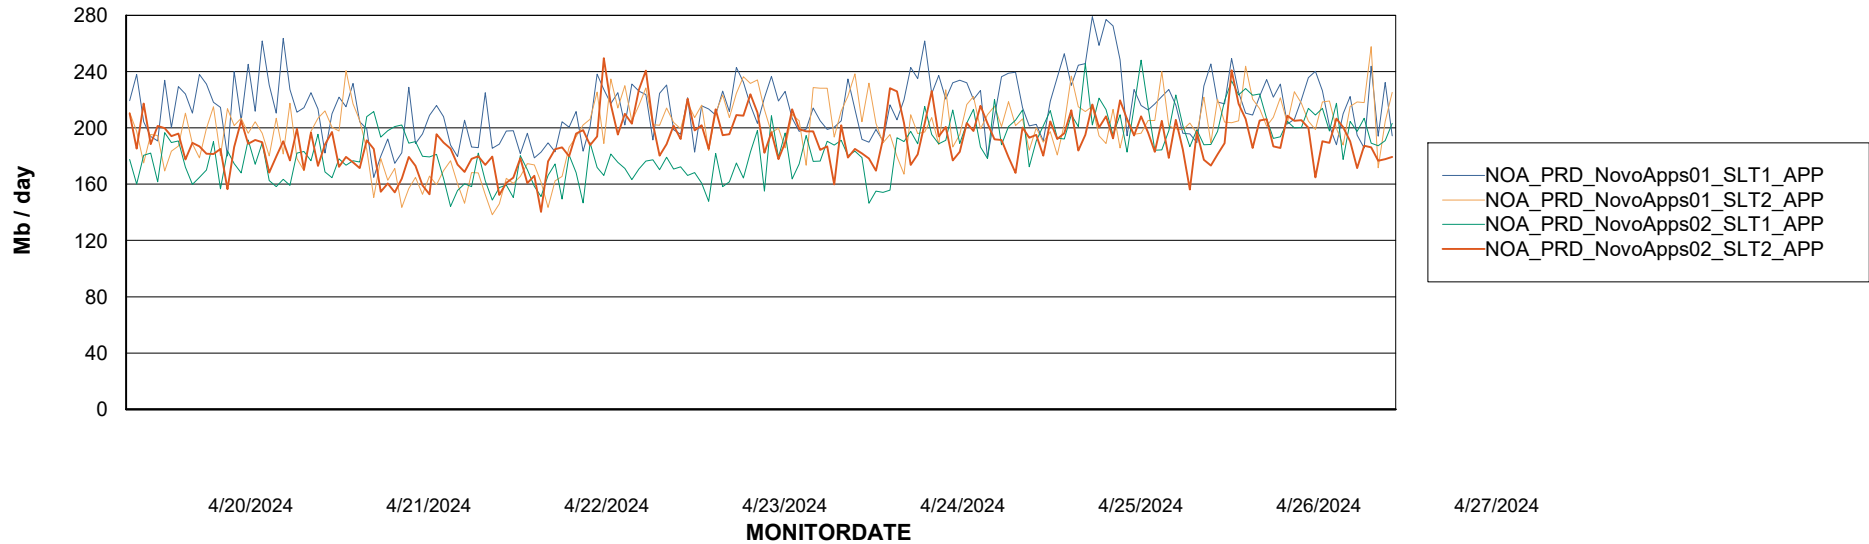

ABSSolute Application Server Services

Avg memory used per ABS Server Service