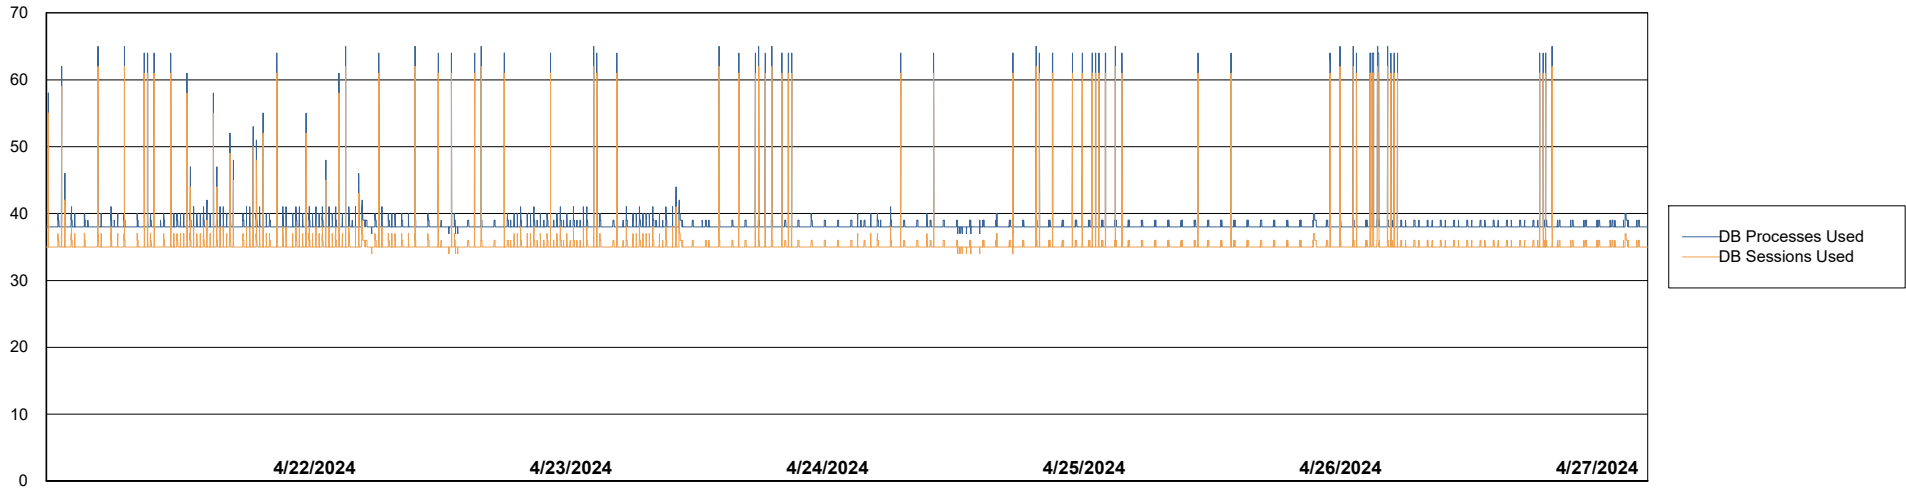

# Weekly SLA Customer Report

Customer NOA\_Production (24/7)  
Database ID 116

Database Performance NOA\_PRD\_NovoABS03\_HSBABS1

DB Processes Max 300