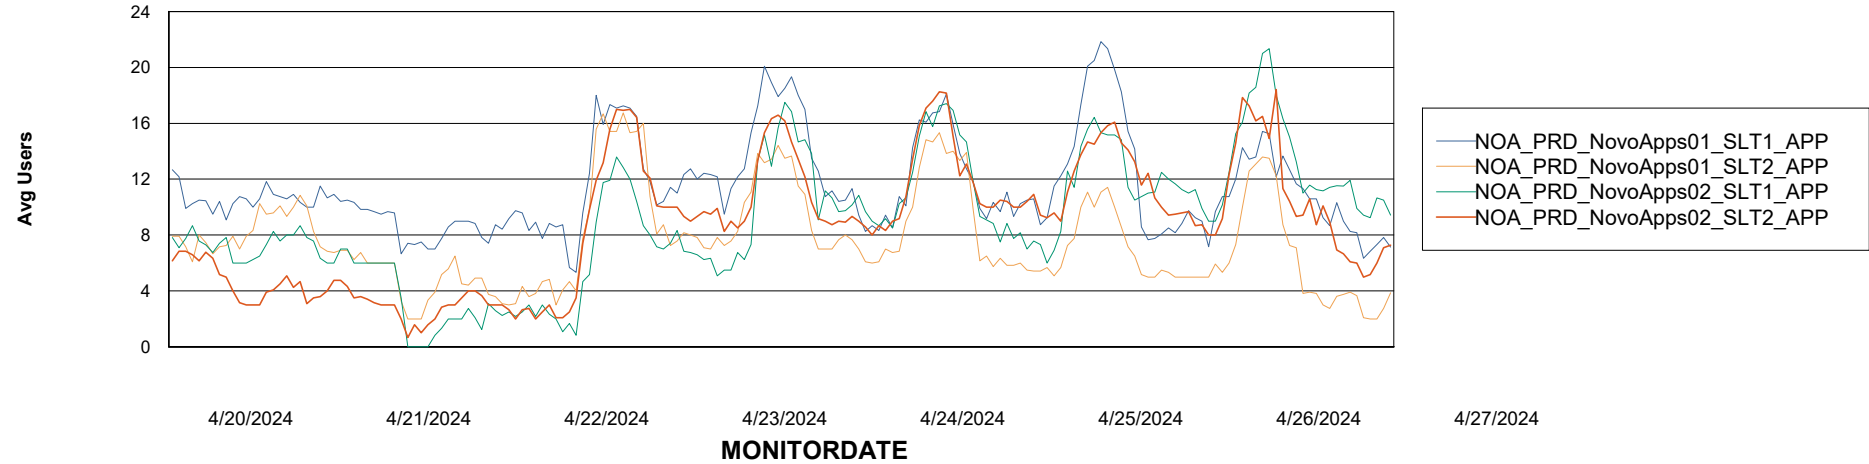

Avg users per day per ABS server