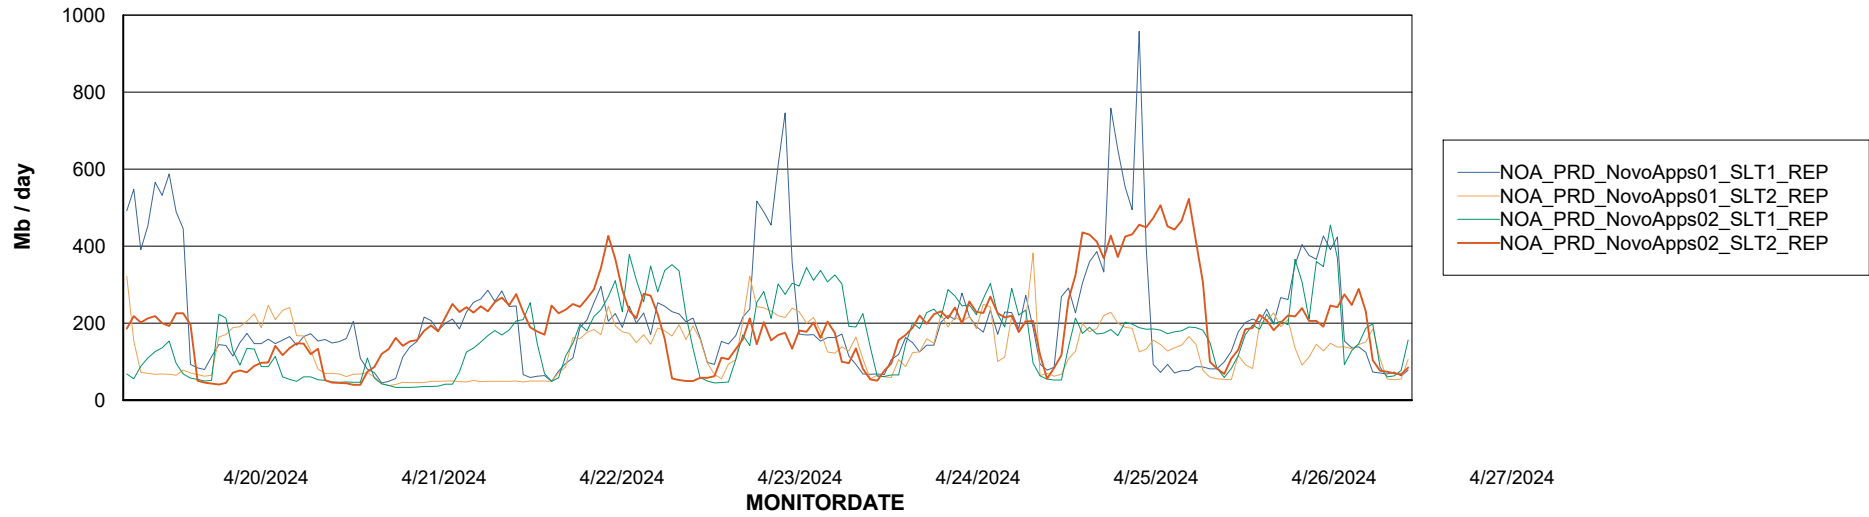

ABSSolute Application ReportServer Services

Avg memory used per ReportServer Service