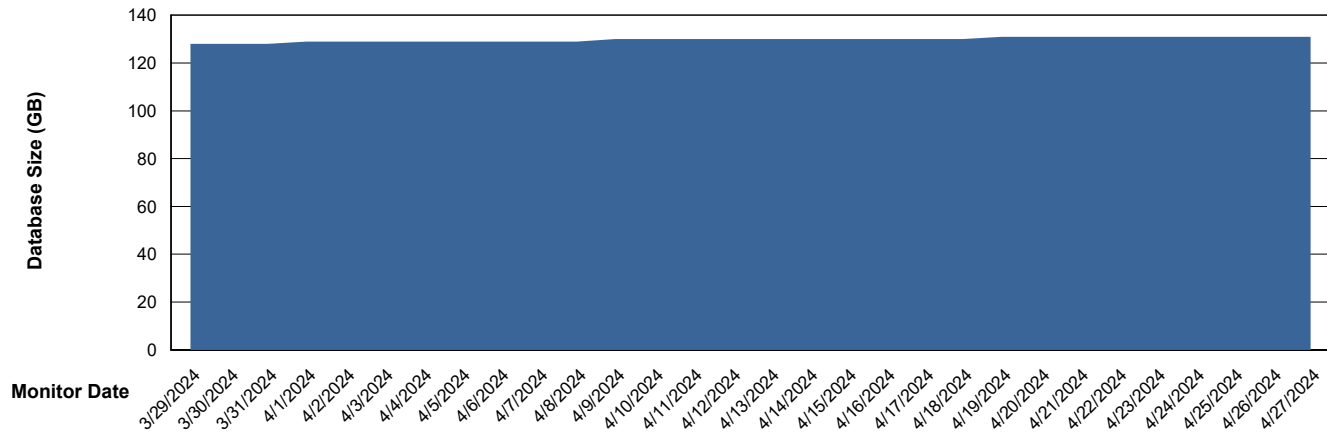

# Weekly SLA Customer Report

Customer NOA\_Production (24/7)  
Database ID 116

DATABASE SIZE NOA\_PRD\_NovoABS01\_ABS1

### Database growth over last month

DATABASE SIZE NOA\_PRD\_NOVOBI\_ABS1

### Database growth over last month