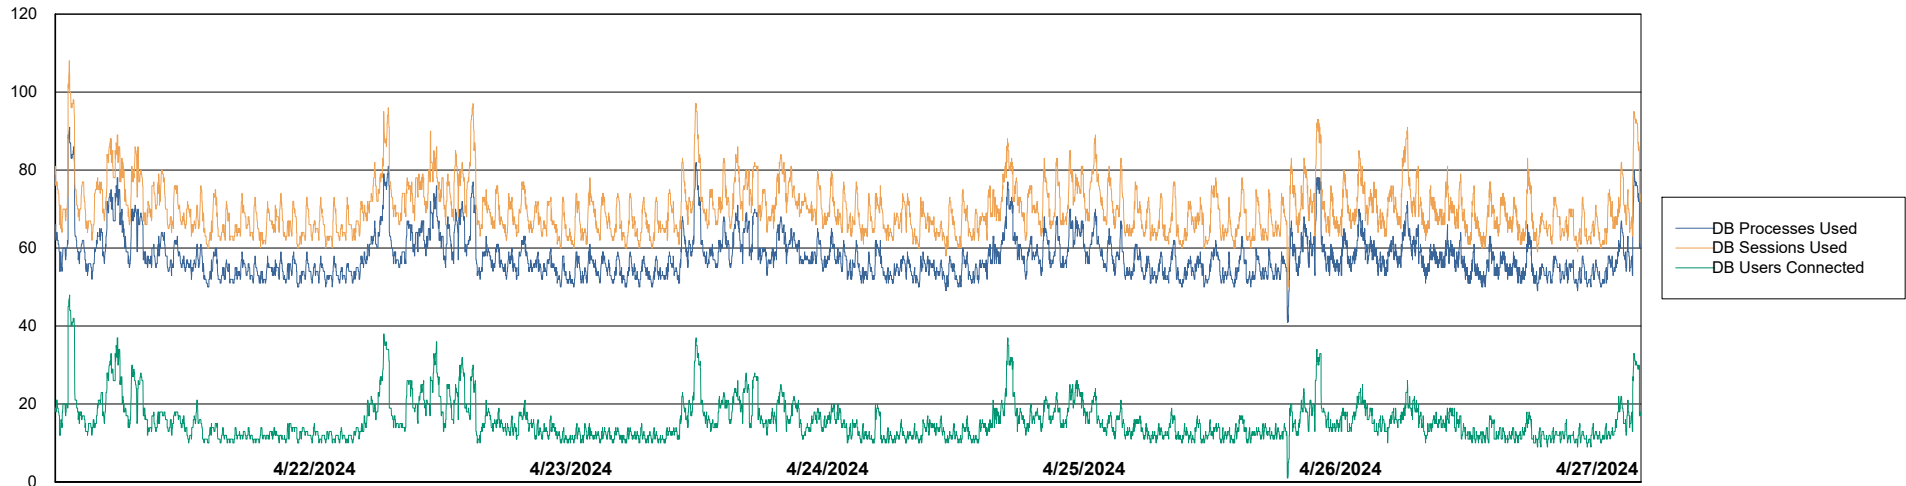

Database Performance NOA_PRD_NOVOBI_ABS1