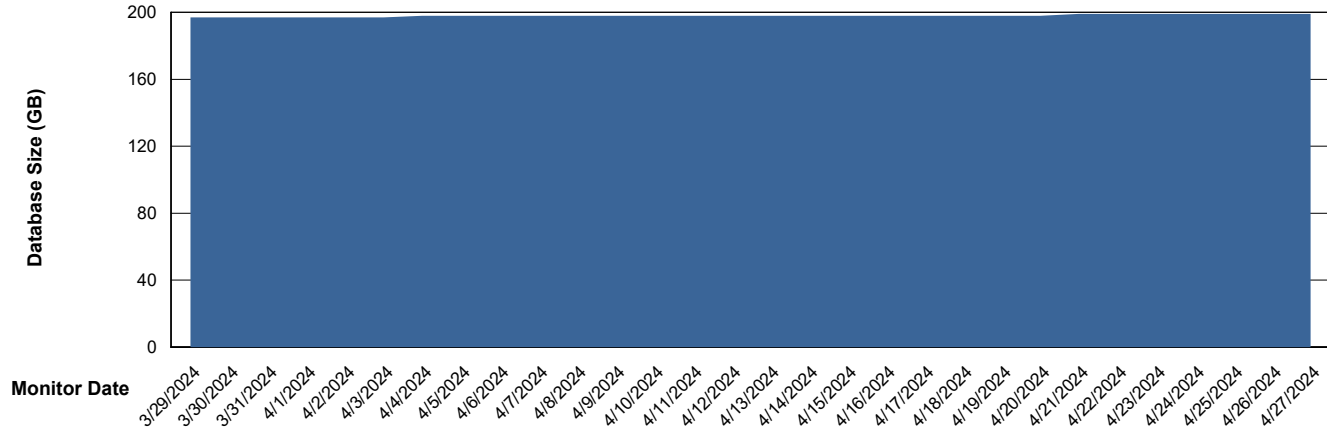

DATABASE SIZE NIX_PRD_ABSBI_ABS1

Database growth over last month