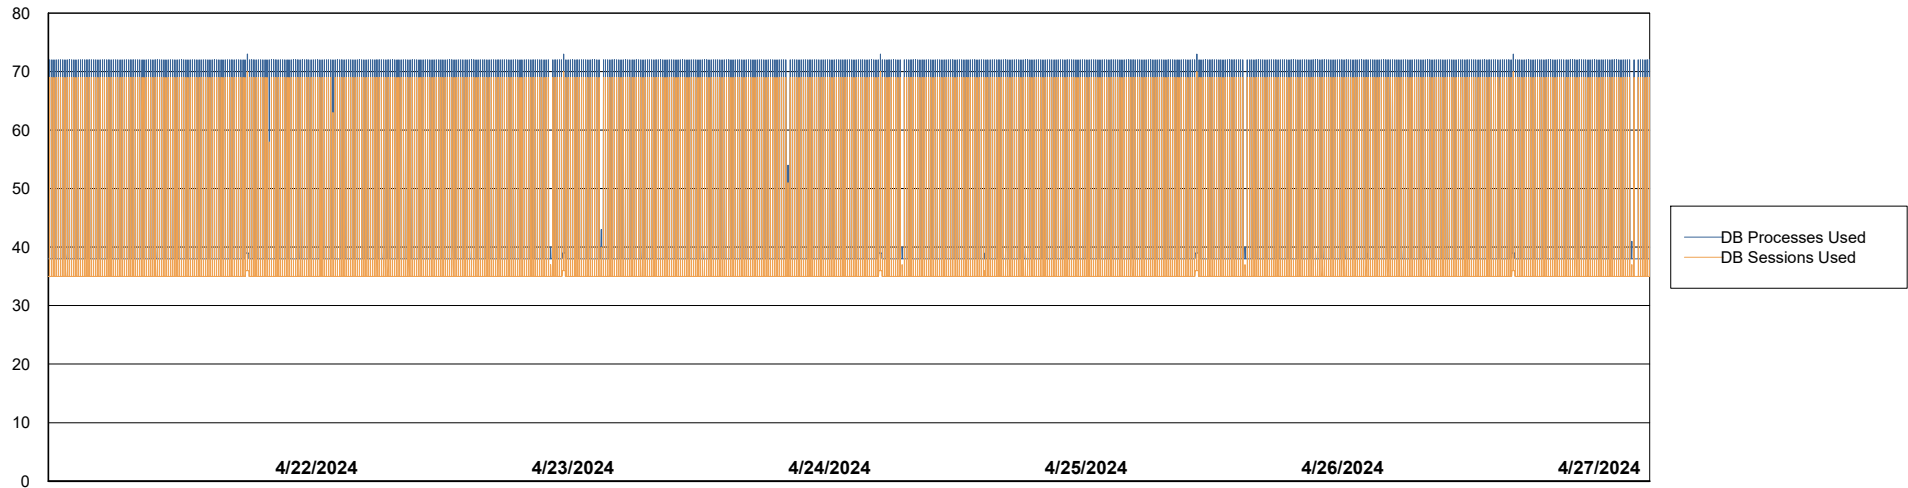

Database Performance NIX_PRD_ABSDB02_HSBABS1

DB Processes Max 300