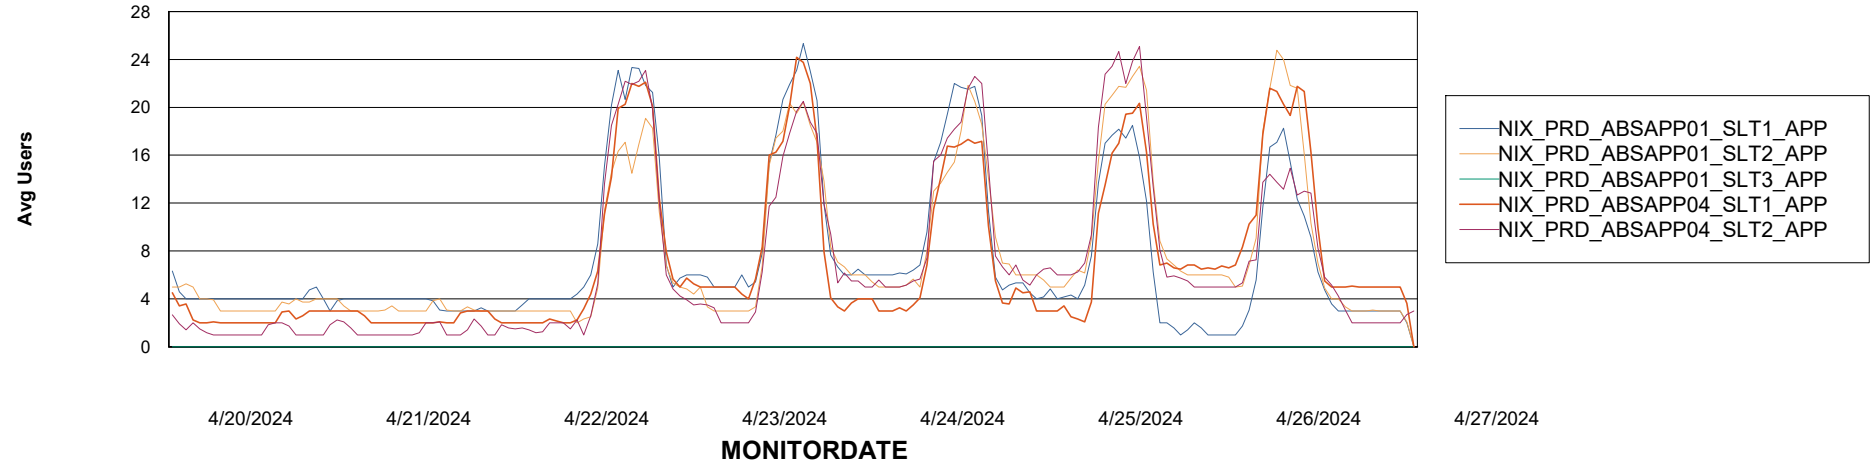

Avg users per day per ABS server