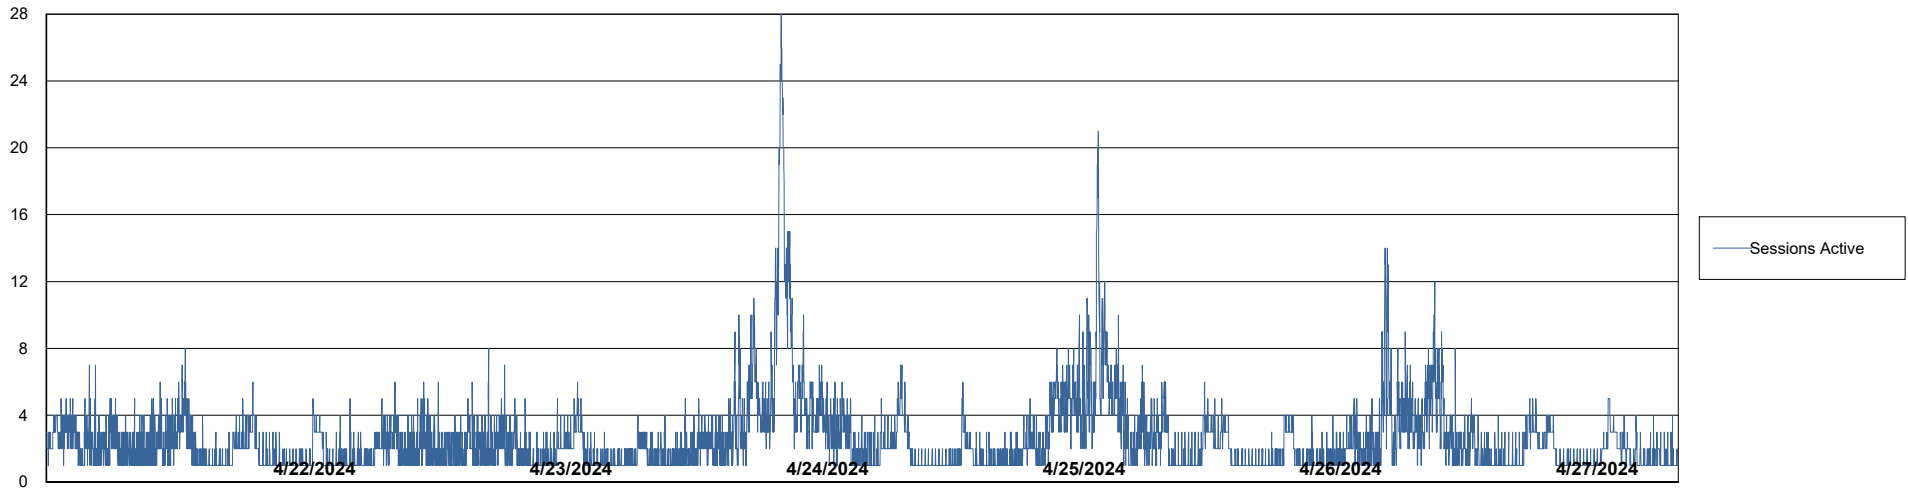

Weekly SLA Customer Report

Customer NIX_Production
Database ID 51

Database Performance NIX_PRD_ABSBI_ABS1

Weekly SLA Customer Report

Customer NIX_Production
Database ID 51

Database Performance NIX_PRD_ABSD01_ABS1