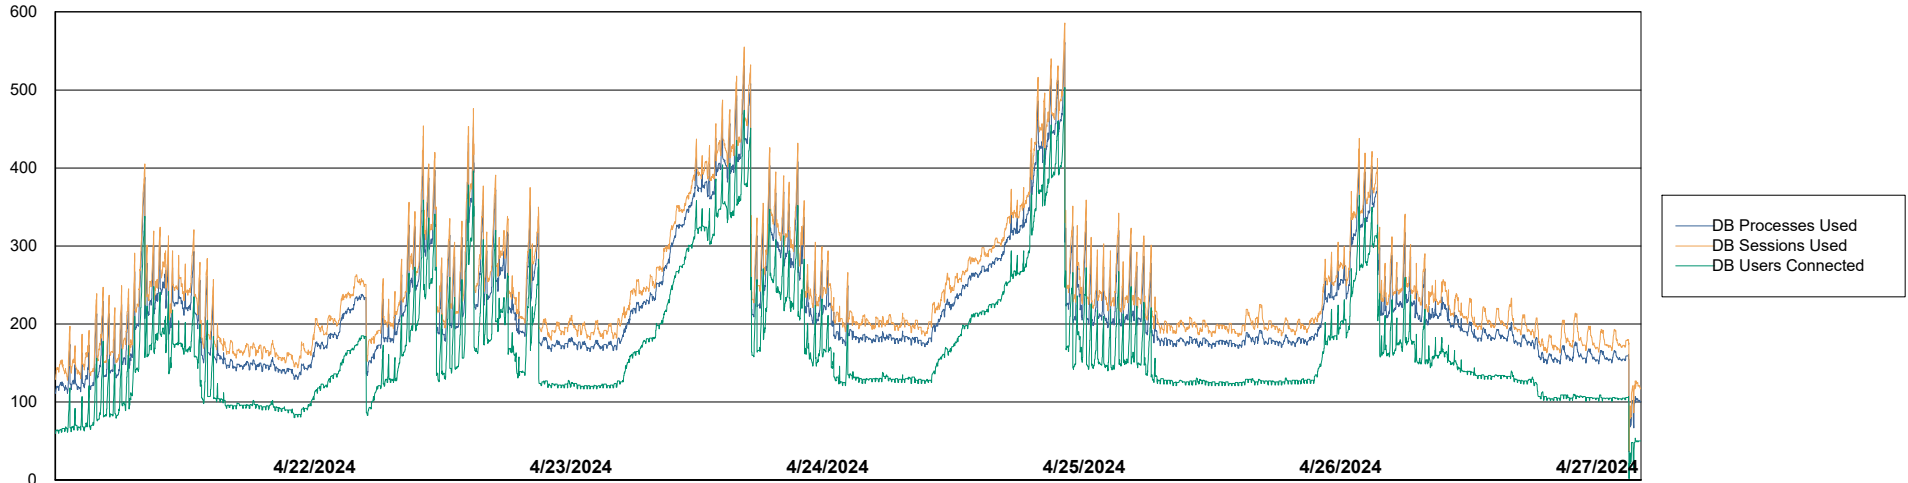

Weekly SLA Customer Report

Customer NIX_Production
Database ID 51

Database Performance NIX_PRD_ABSBI_ABS1

Weekly SLA Customer Report

Customer NIX_Production
Database ID 51

Database Performance NIX_PRD_ABSD01_ABS1