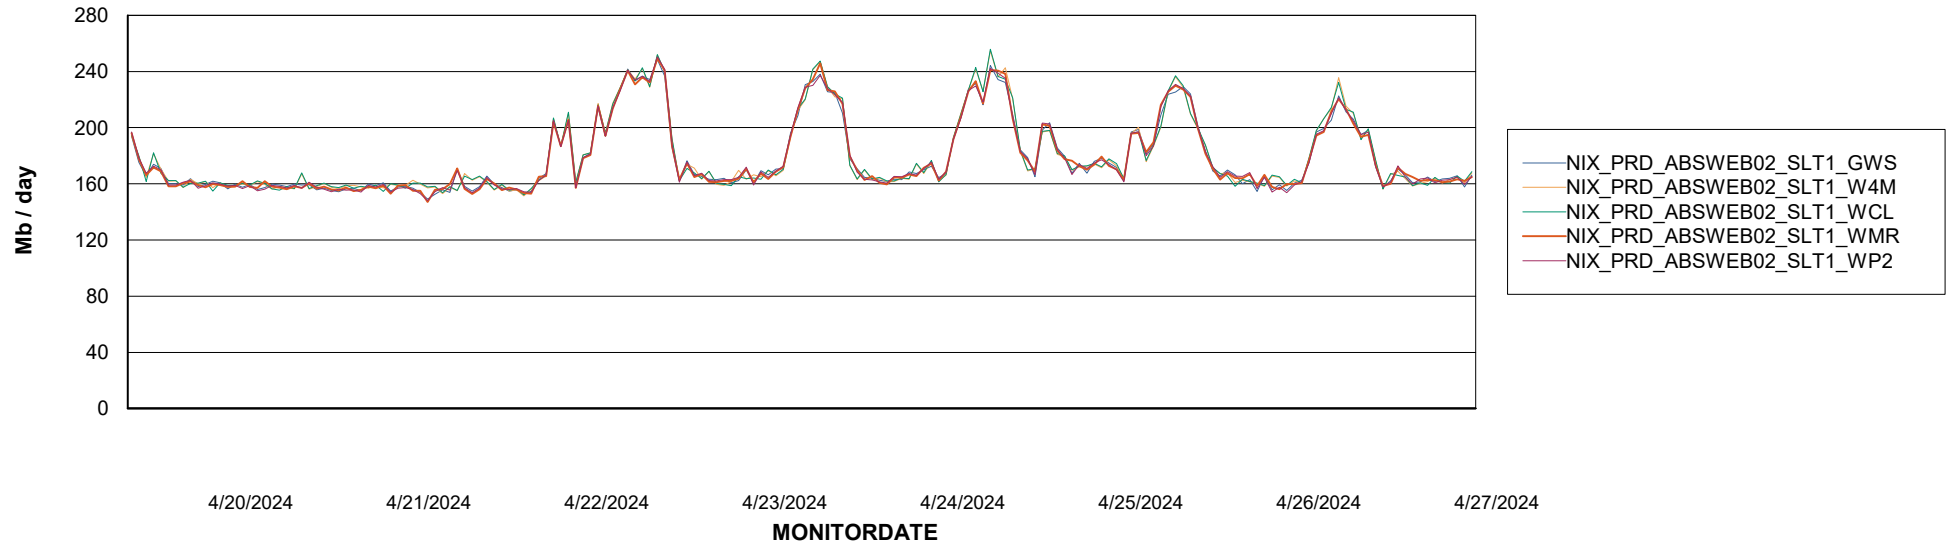

ABSolute Web Component Services

Avg memory used per ABS Web component