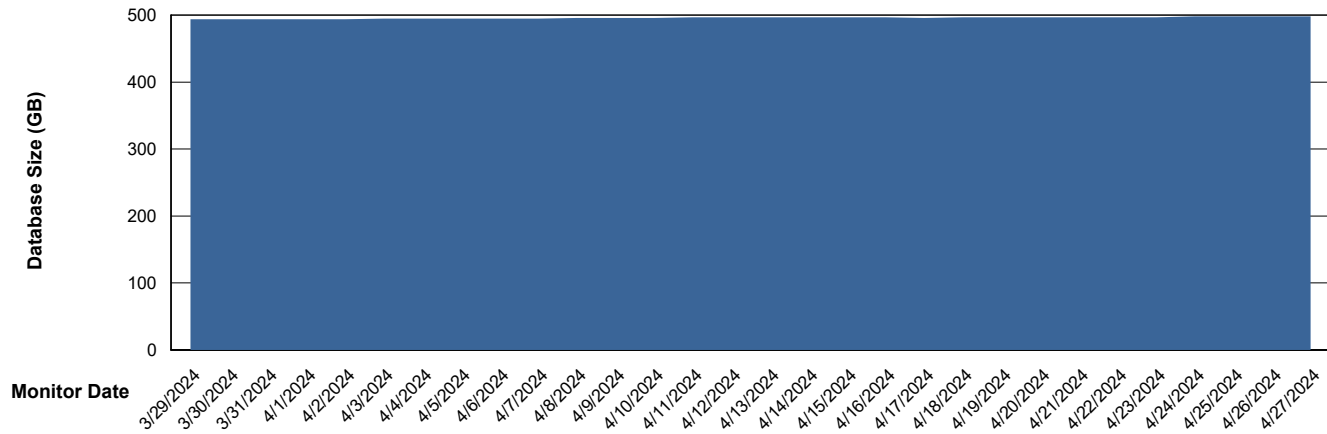

DATABASE SIZE NIX_PRD_ABSDB01_ABS1

Database growth over last month