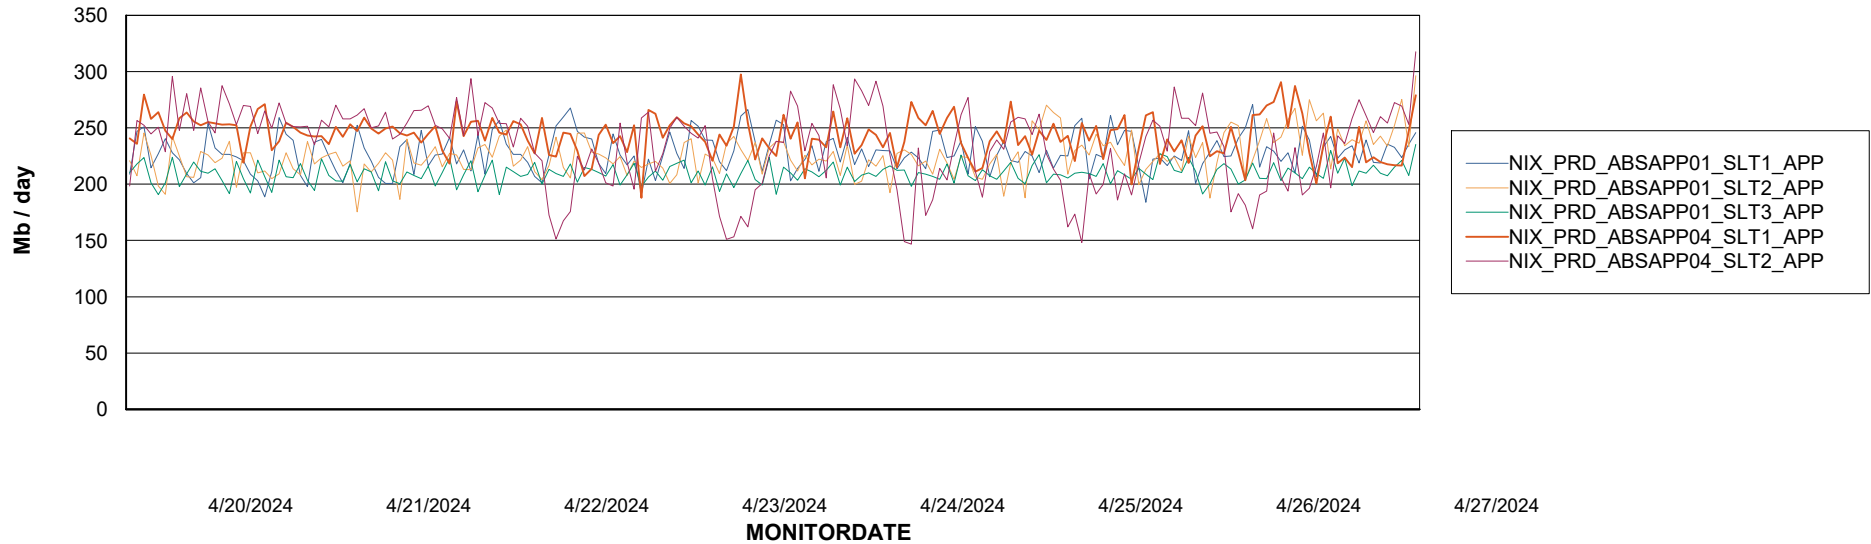

ABSSolute Application Server Services

Avg memory used per ABS Server Service