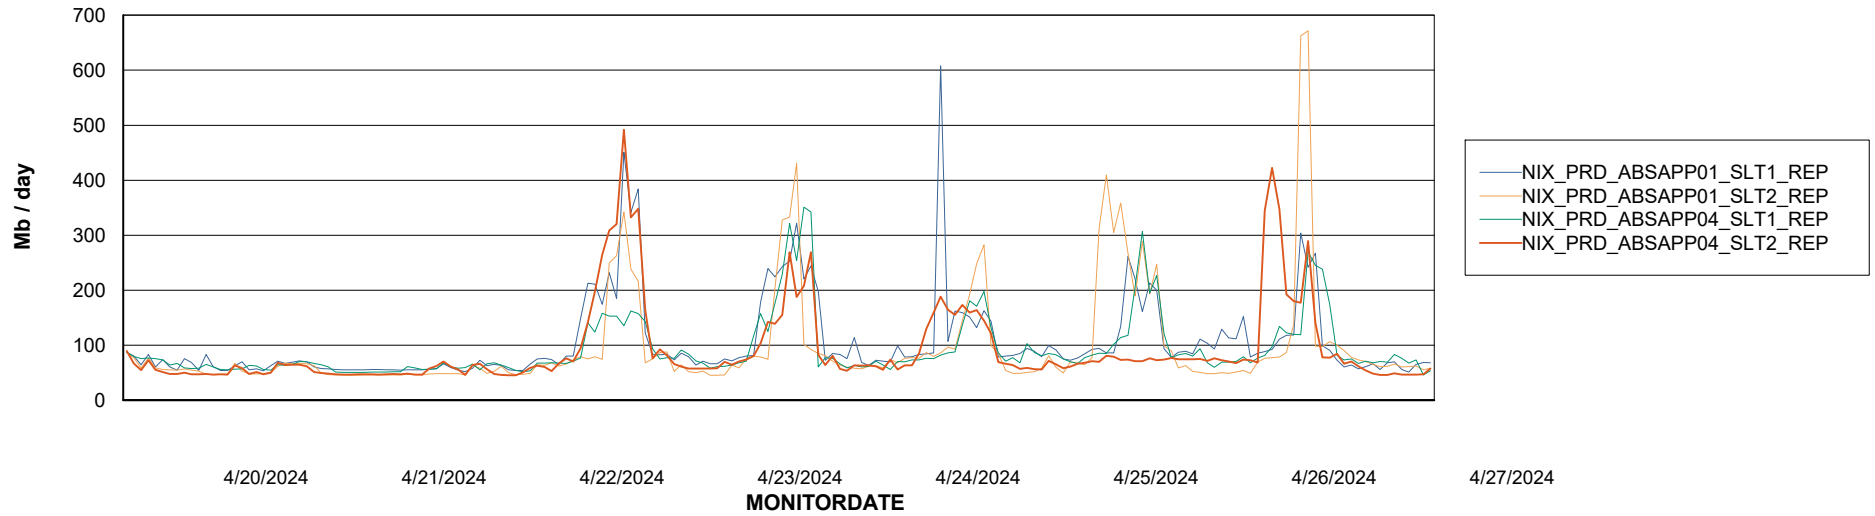

Avg memory used per ABS Server Service

Avg users per day per ABS server

Weekly SLA Customer Report

Customer NIX_Production
Database ID 51

ABSSolute Application ReportServer Services

Avg memory used per ReportServer Service