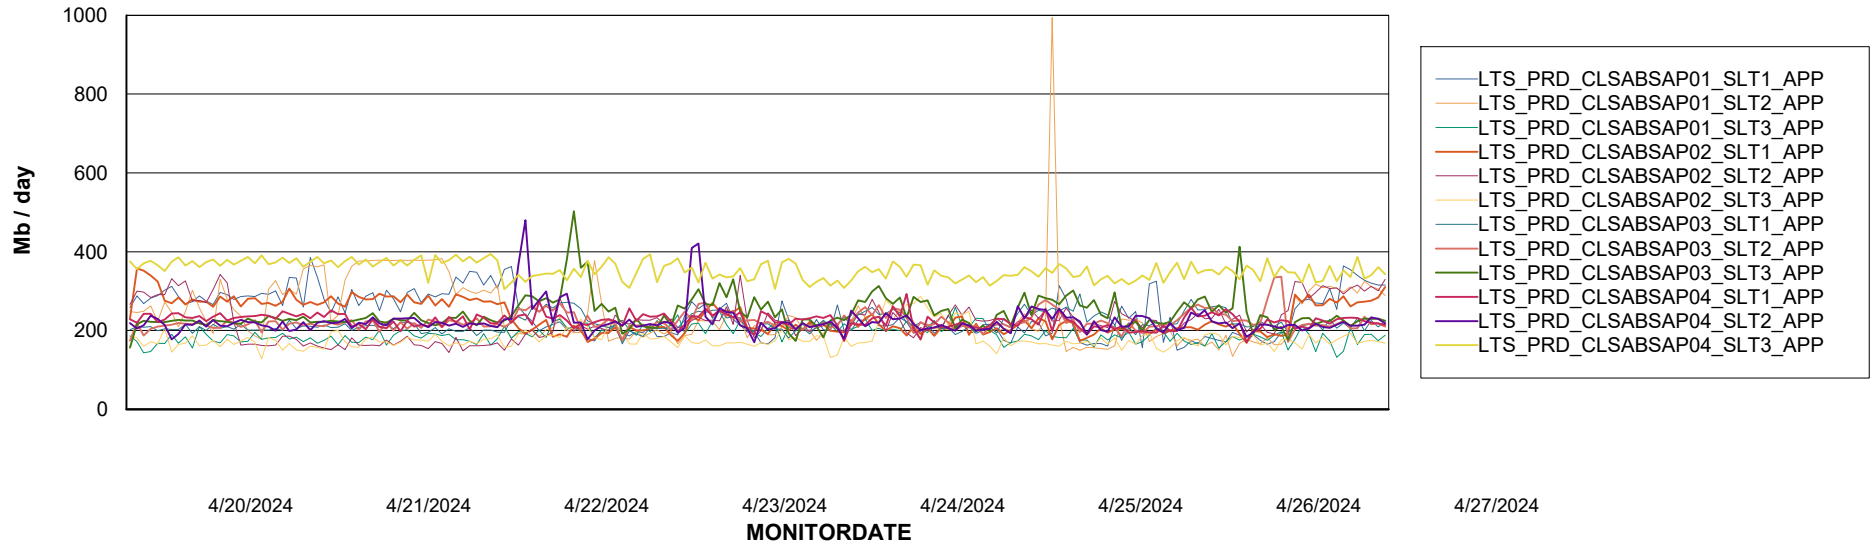

ABSSolute Application Server Services

Avg memory used per ABS Server Service