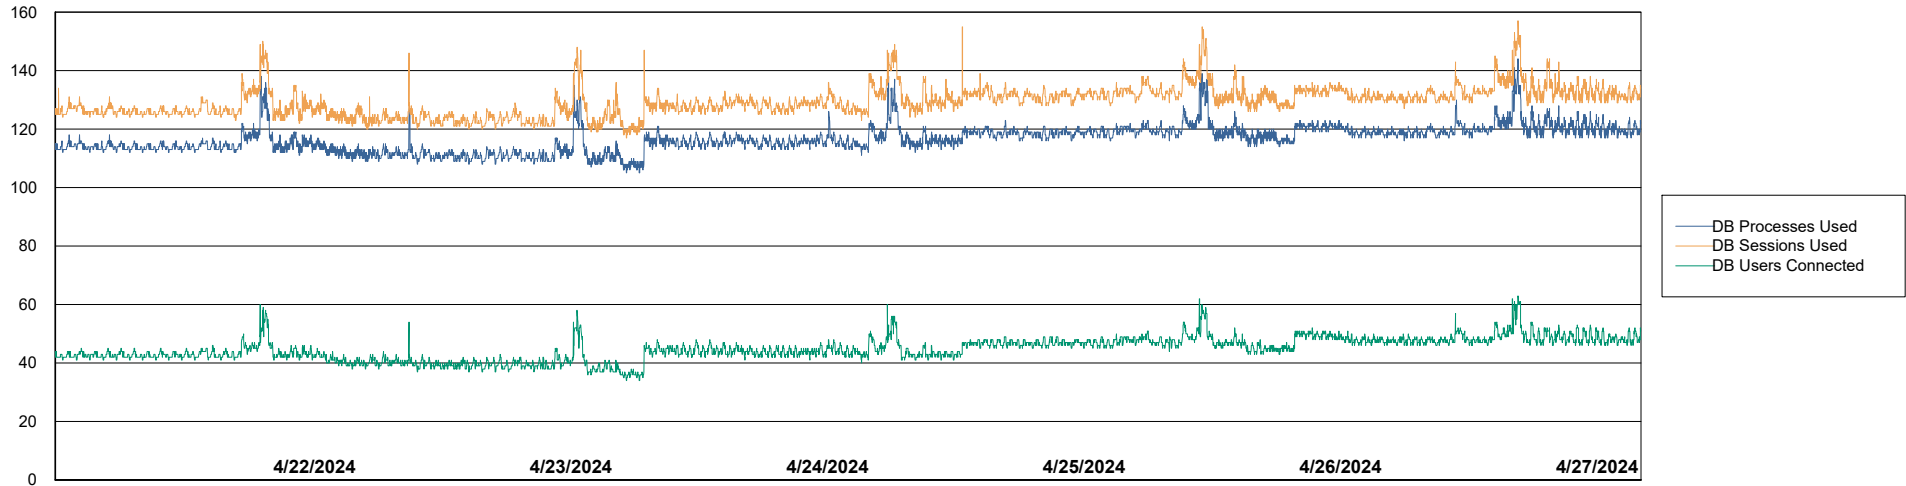

Database Performance LTS_PRD_CLSABSBI01_ABS1