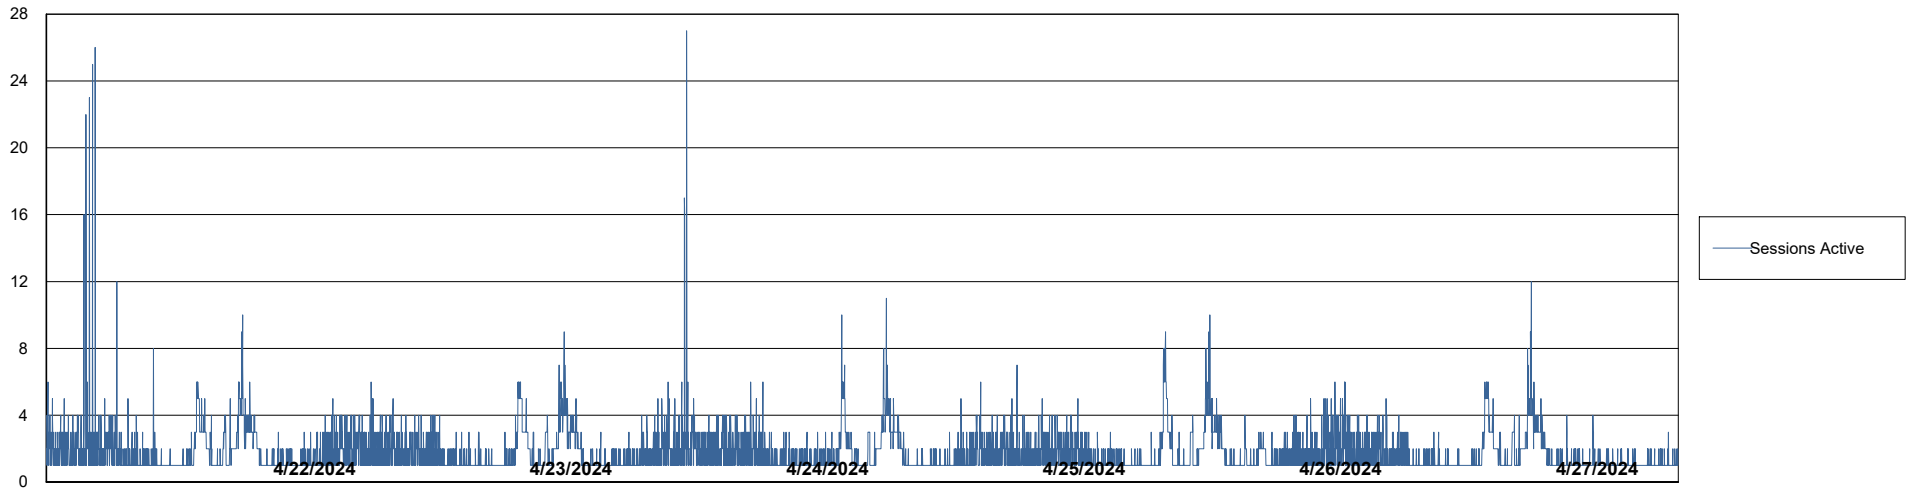

Weekly SLA Customer Report

Customer LTS(CleanLease)_Production
Database ID 126

Database Performance LTS_PRD_CLSABSBI01_ABS1

Weekly SLA Customer Report

Customer LTS(CleanLease)_Production
Database ID 126

Database Performance LTS_PRD_CLSABSDB01_ABS1