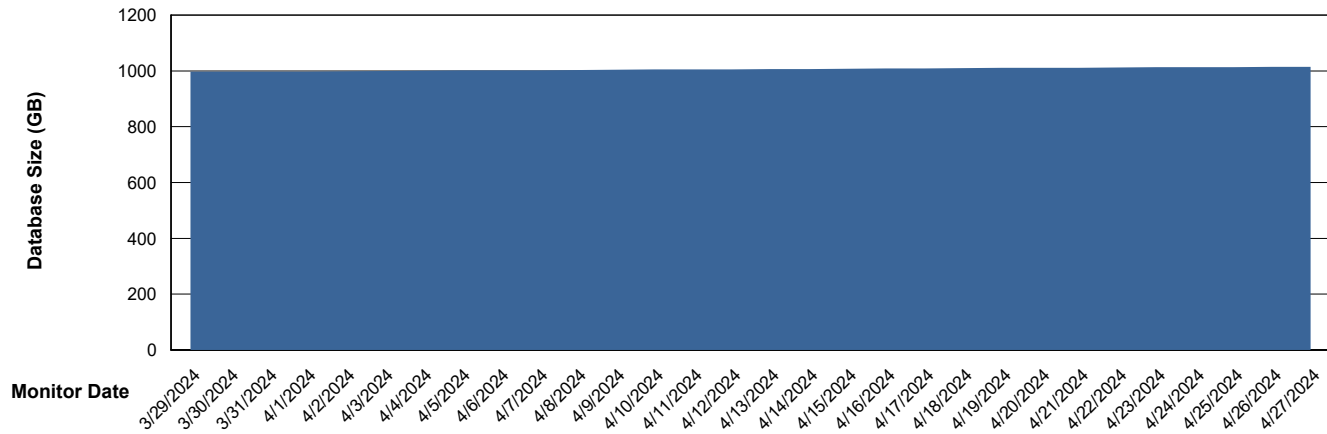

Customer LTS(CleanLease)_Production
Database ID 126

DATABASE SIZE LTS_PRD_CLSABSBI01_ABS1

Database growth over last month

DATABASE SIZE LTS_PRD_CLSABSDB01_ABS1

Database growth over last month

Weekly SLA Customer Report