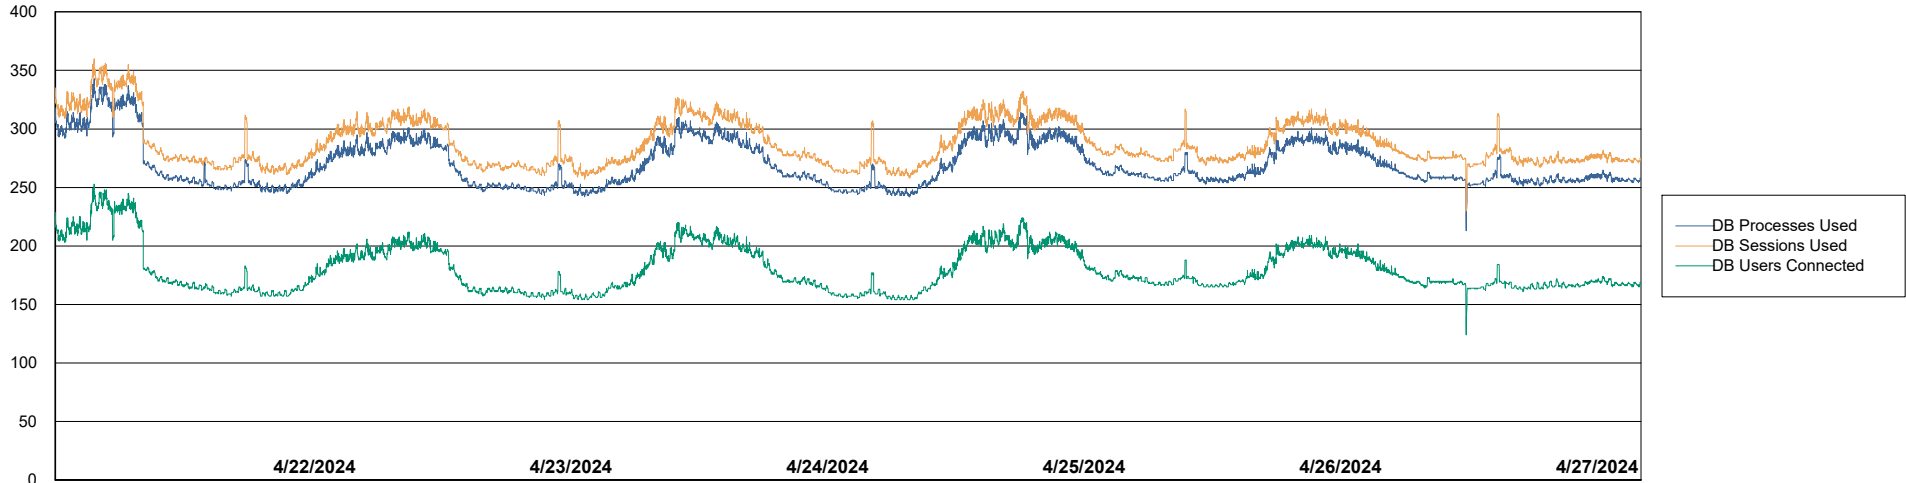

Weekly SLA Customer Report

Customer LTS(CleanLease)_Production
Database ID 126

Database Performance LTS_PRD_CLSABSBI01_ABS1

Weekly SLA Customer Report

Customer LTS(CleanLease)_Production
Database ID 126

Database Performance LTS_PRD_CLSABSDB01_ABS1