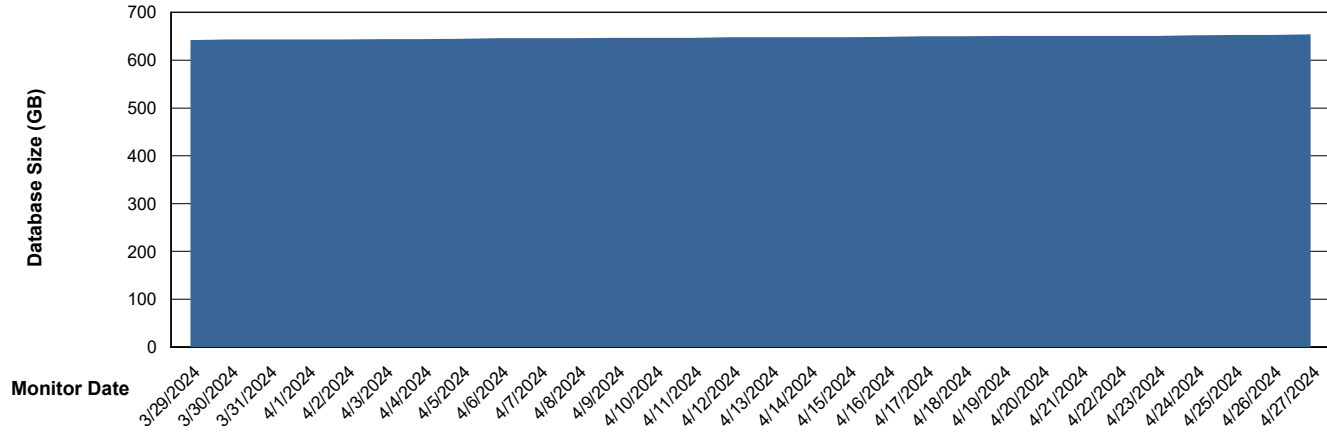

DATABASE SIZE LTS_PRD_CLSABSBI01_ABS1

Database growth over last month