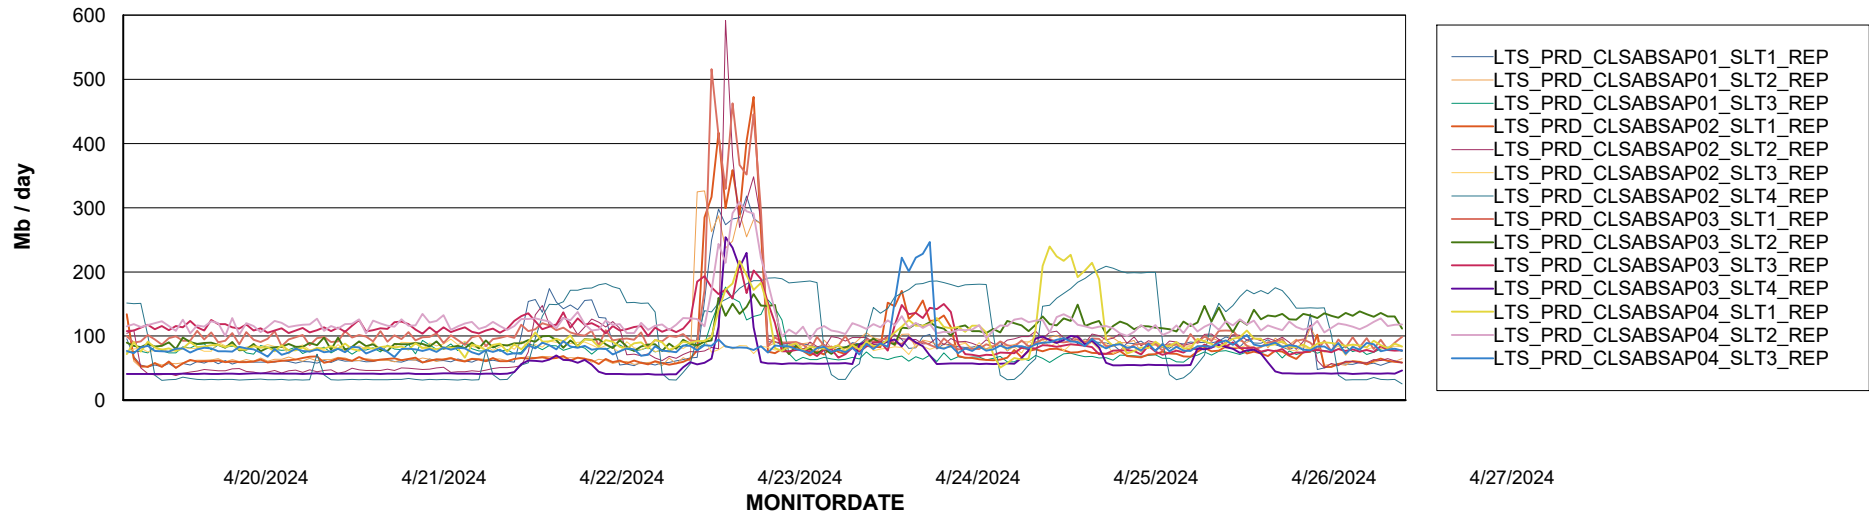

ABSSolute Application ReportServer Services

Avg memory used per ReportServer Service