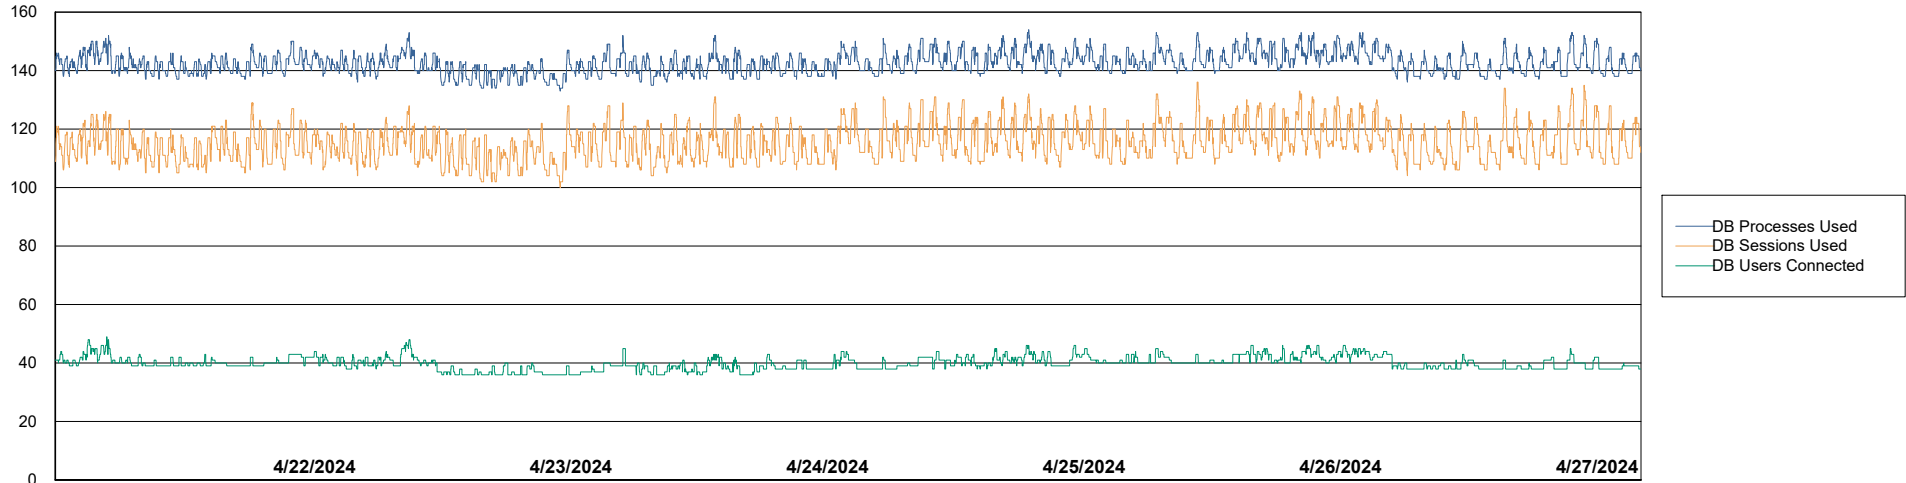

DB Processes Max 0
DB Processes Max 4
DB Processes Max 300

Weekly SLA Customer Report

Customer LLG_Production
Database ID 148

Database Performance LLG_ABSDB1_PROD_ABS1

Weekly SLA Customer Report

Customer LLG_Production
Database ID 148