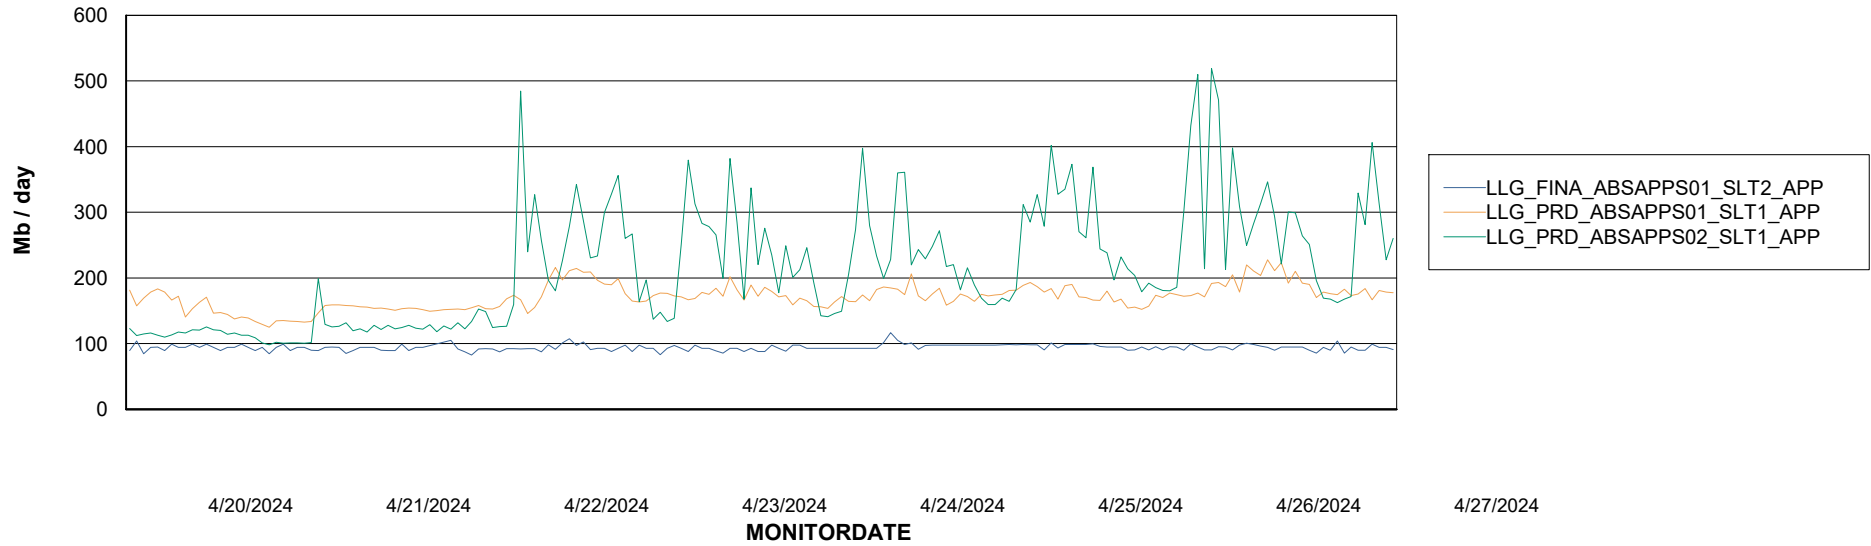

Weekly SLA Customer Report

Customer LLG_Production
Database ID 148

BI last ETL error for	LLG_ABSBI01_BI_PROD_ABS1
-----------------------	--------------------------

Mon, 22-04-2024	None
Thu, 25-04-2024	None
Sat, 27-04-2024	None
Tue, 23-04-2024	None
Fri, 26-04-2024	None
Sun, 21-04-2024	None
Fri, 26-04-2024	None
Sun, 21-04-2024	None
Mon, 22-04-2024	None
Wed, 24-04-2024	None
Tue, 23-04-2024	None
Wed, 24-04-2024	None
Thu, 25-04-2024	None
Sat, 27-04-2024	None

Weekly SLA Customer Report

Customer LLG_Production
Database ID 148

ABSSolute Application Server Services

Avg memory used per ABS Server Service

Avg users per day per ABS server

Weekly SLA Customer Report

Customer LLG_Production
Database ID 148