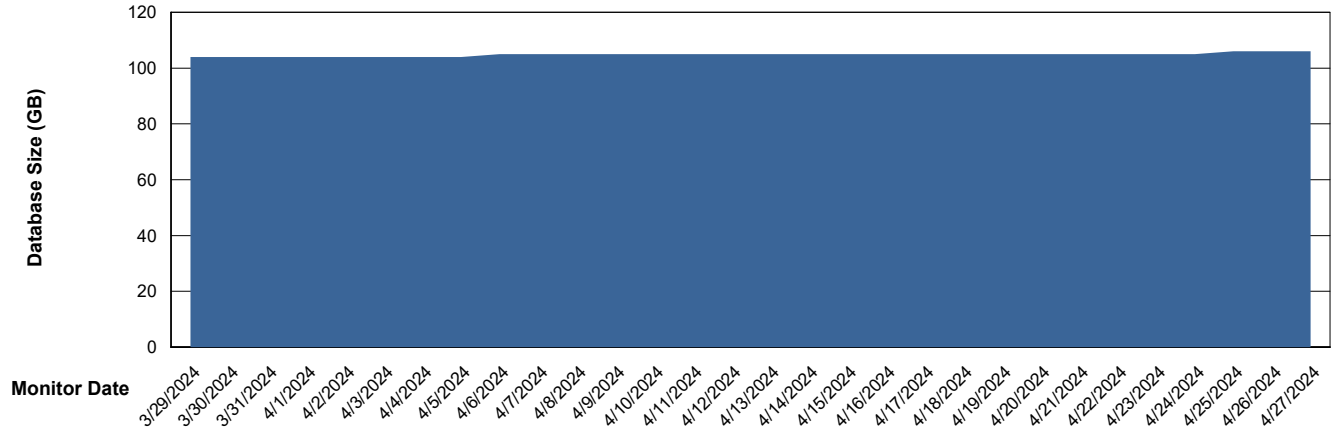

DB Processes Max 0
DB Processes Max 4
DB Processes Max 300

Weekly SLA Customer Report

Customer LLG_Production
Database ID 148

Database Performance LLG_ABSDB1_PROD_ABS1

Weekly SLA Customer Report

Customer LLG_Production
Database ID 148

DATABASE SIZE LLG_ABSBI01_BI_PROD_ABS1

Database growth over last month

DATABASE SIZE LLG_ABSDB02_PROD_HSBABS1

Weekly SLA Customer Report

Customer LLG_Production
Database ID 148

DATABASE SIZE LLG_ABSDB1_PROD_ABS1