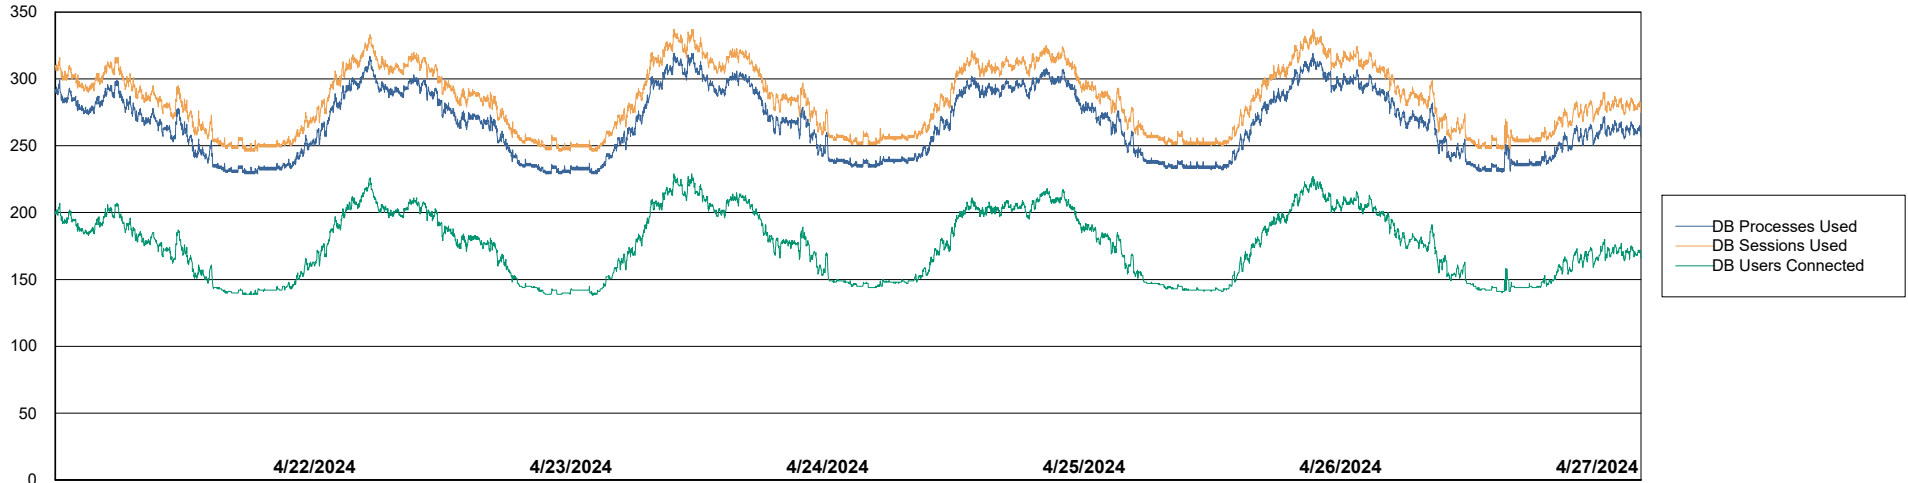

Weekly SLA Customer Report

Customer KLH_Production (24/7)
Database ID 139

Database Performance KLH_PRD_SRSBIDB01_ABS1

Weekly SLA Customer Report

Customer KLH_Production (24/7)
Database ID 139

Database Performance KLH_PRD_SRSDDB01_ABS1