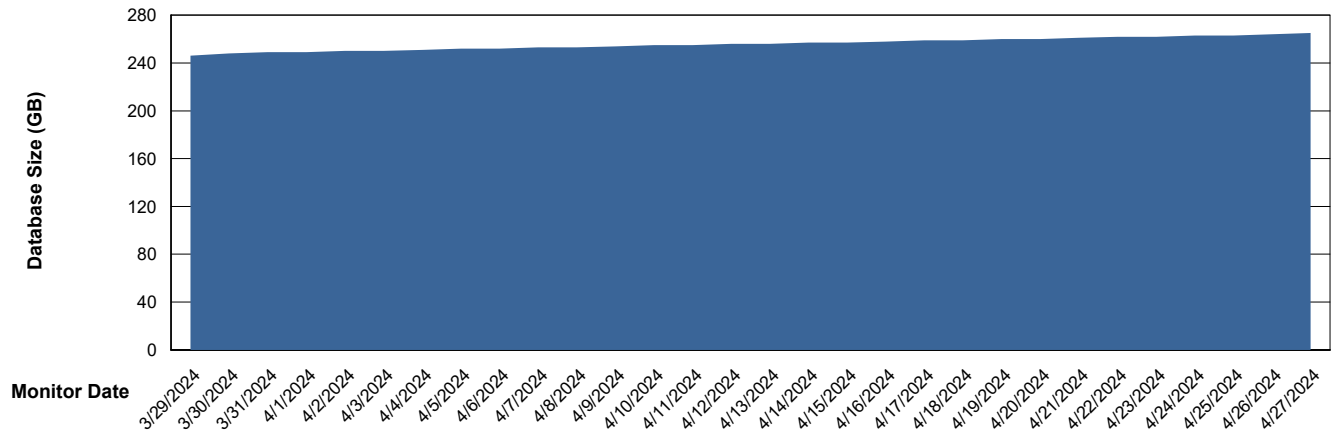

Customer KLH_Production (24/7)
Database ID 139

DATABASE SIZE KLH_PRD_SRSBIDB01_ABS1

Database growth over last month

DATABASE SIZE KLH_PRD_SRSDB01_ABS1

Database growth over last month

Weekly SLA Customer Report