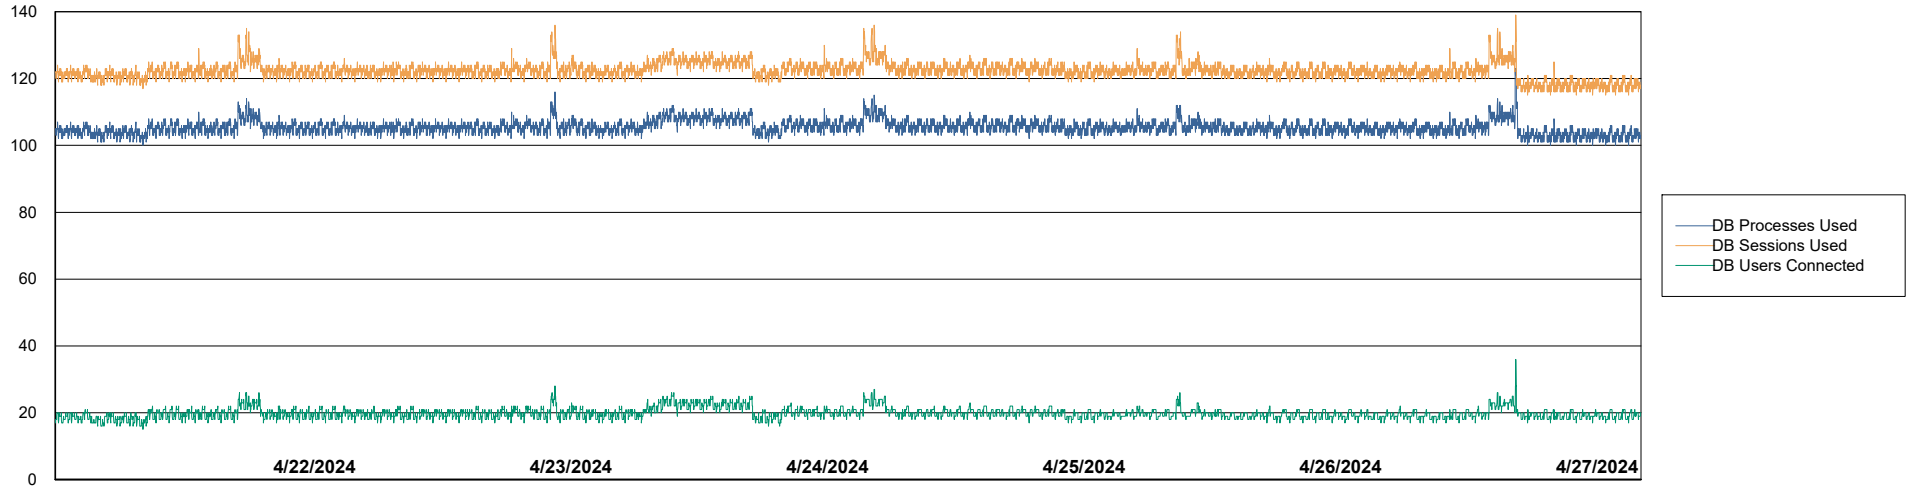

Database Performance KLH_PRD_SRSBIDB01_ABS1