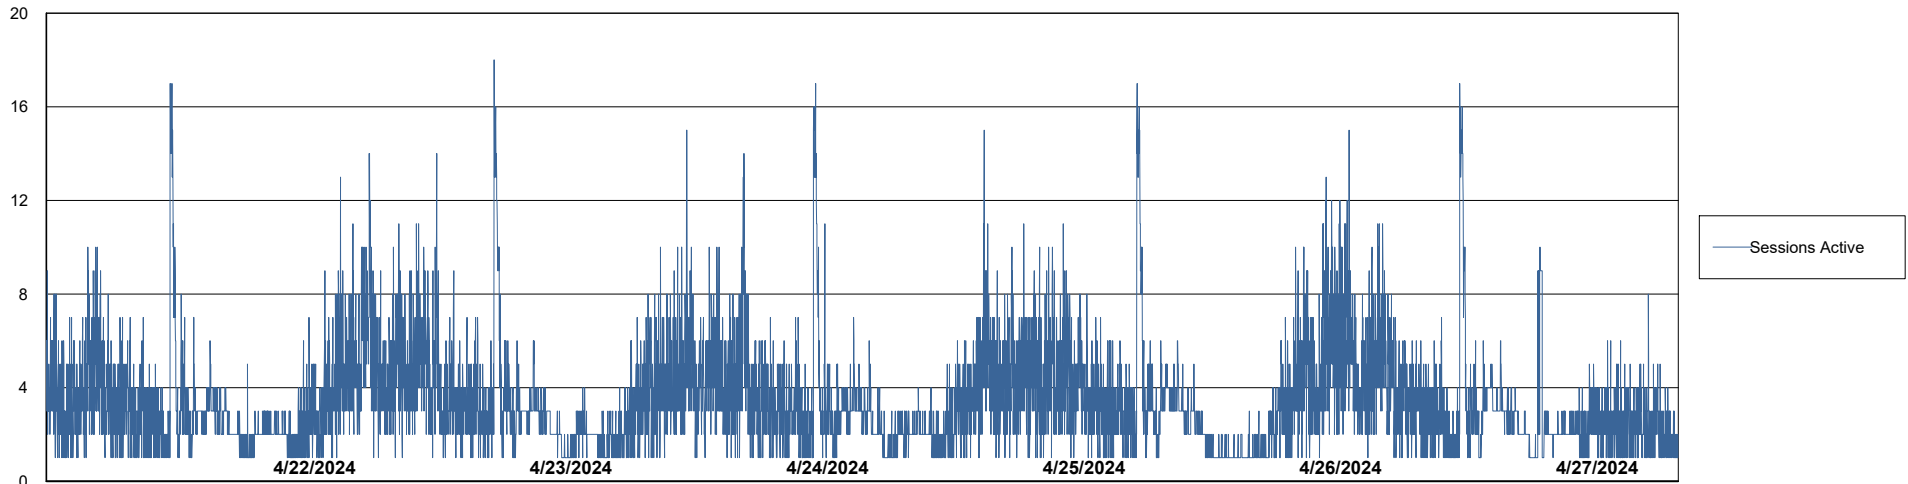

Weekly SLA Customer Report

Customer KLH_Production (24/7)
Database ID 139

Database Performance KLH_PRD_SRSBIDB01_ABS1

Weekly SLA Customer Report

Customer KLH_Production (24/7)
Database ID 139

Database Performance KLH_PRD_SRSDDB01_ABS1