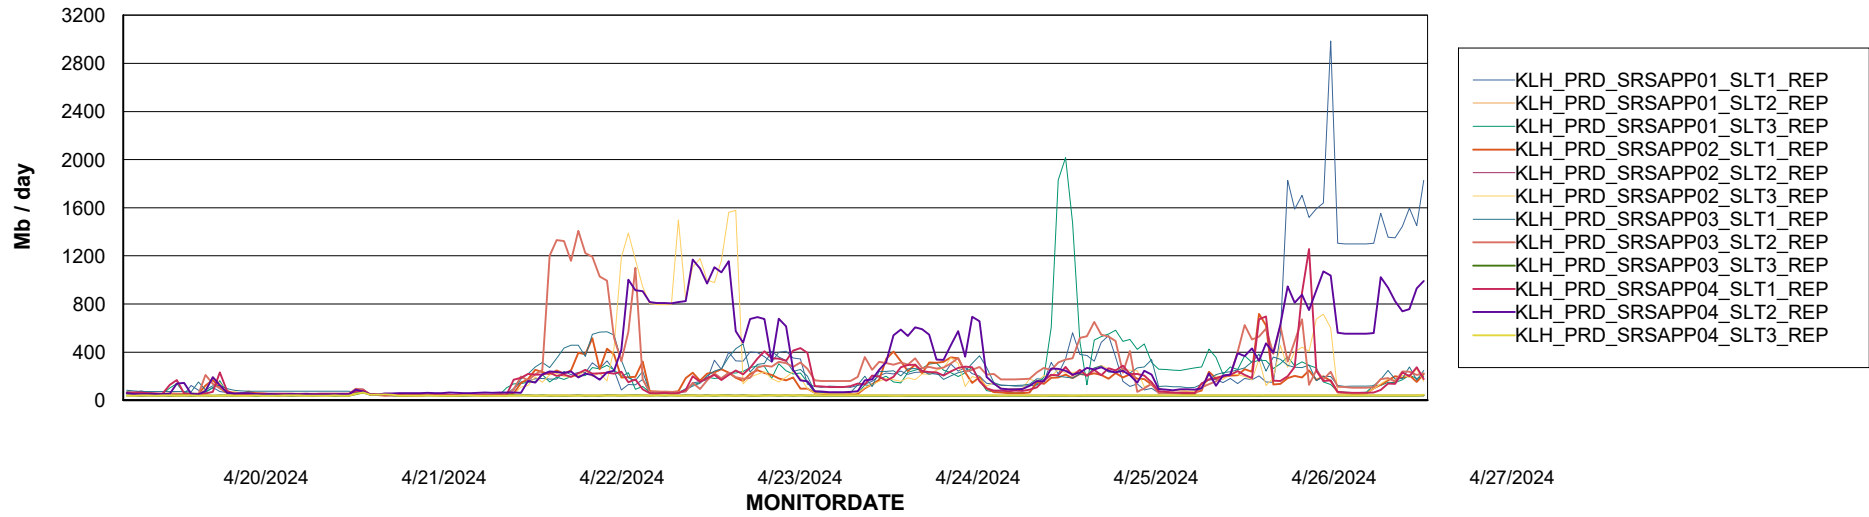

ABSSolute Application ReportServer Services

Avg memory used per ReportServer Service