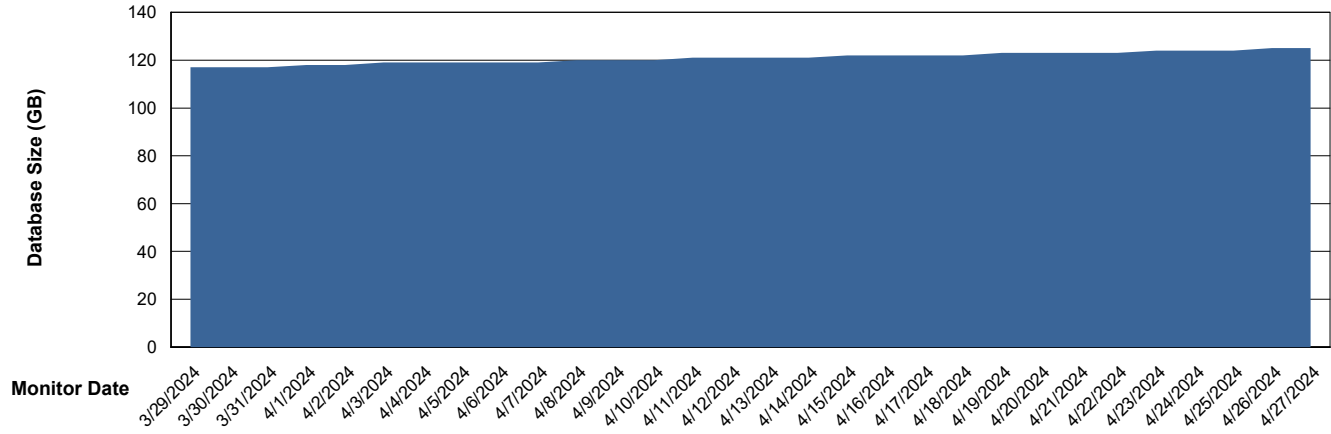

Weekly SLA Customer Report

Customer KLH_Production (24/7)
Database ID 139

Database Performance KLH_PRD_SRSD02_HSBABS1

DB Processes Max 0
DB Processes Max 1,000
DB Processes Max 4

Weekly SLA Customer Report

Customer KLH_Production (24/7)
Database ID 139

DATABASE SIZE KLH_PRD_SRSBIDB01_ABS1

Database growth over last month

DATABASE SIZE KLH_PRD_SRSDB01_ABS1

Database growth over last month

Weekly SLA Customer Report