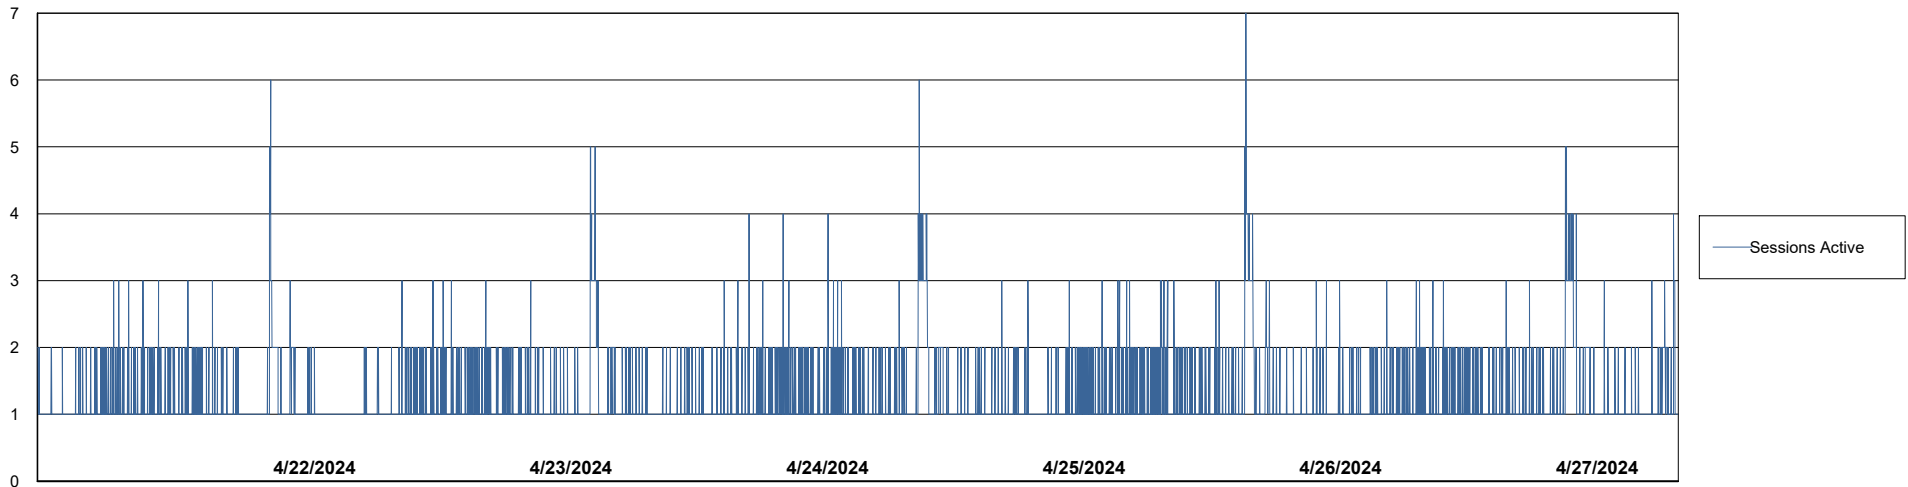

Weekly SLA Customer Report

Customer KBR_Production
Database ID 117

Database Performance KBR_PRD_BI-DBSRV_ABS1

Weekly SLA Customer Report

Customer KBR_Production
Database ID 117

Database Performance KBR_PRD_DB-SRV1_ABS1