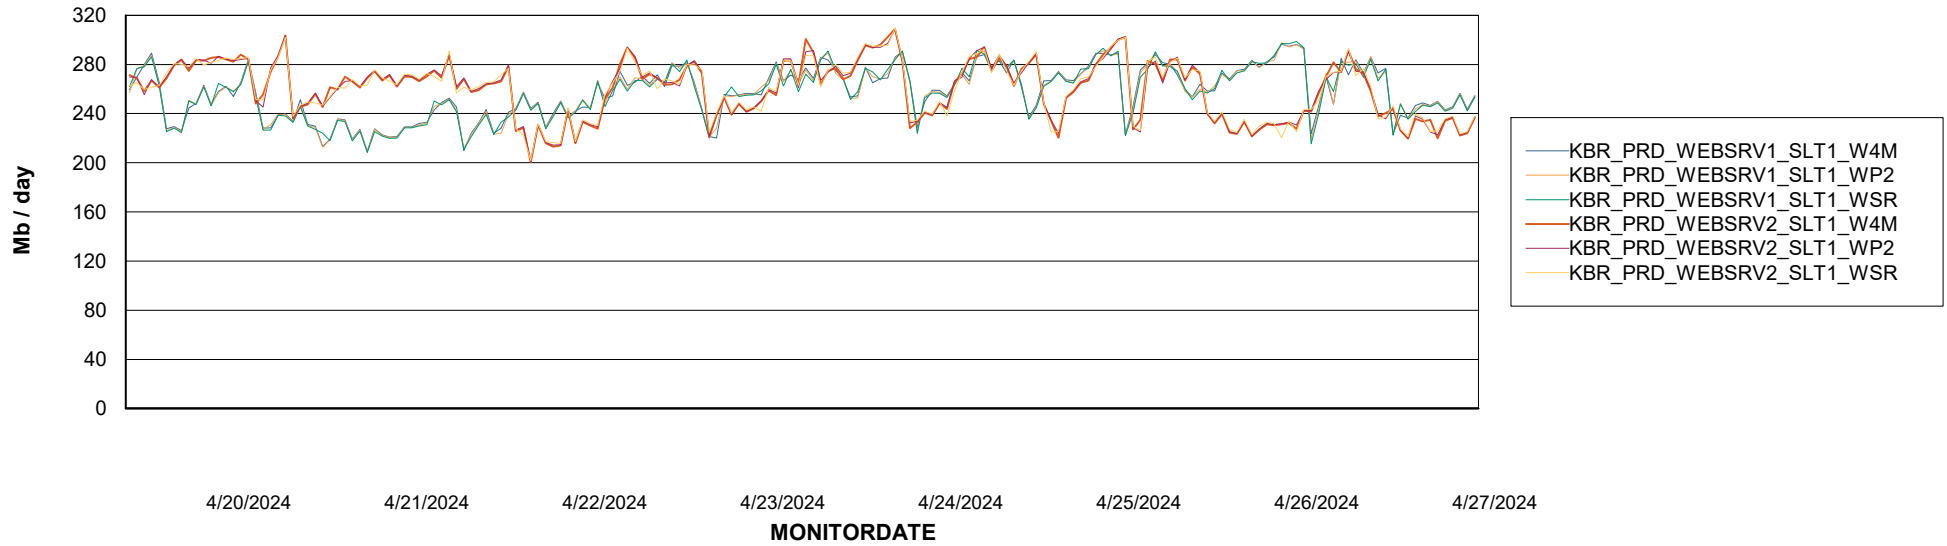

ABSSolute Web Component Services

Avg memory used per ABS Web component