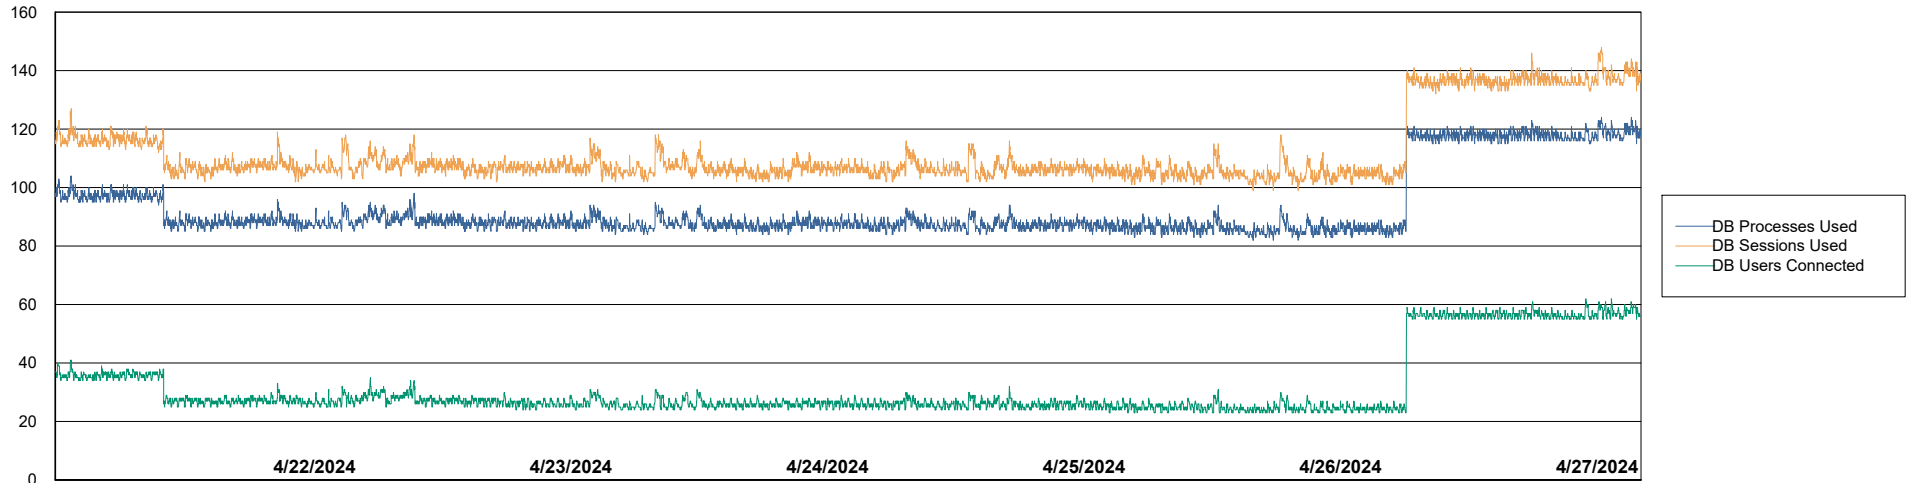

Database Performance KBR_PRD_BI-DBSRV_ABS1