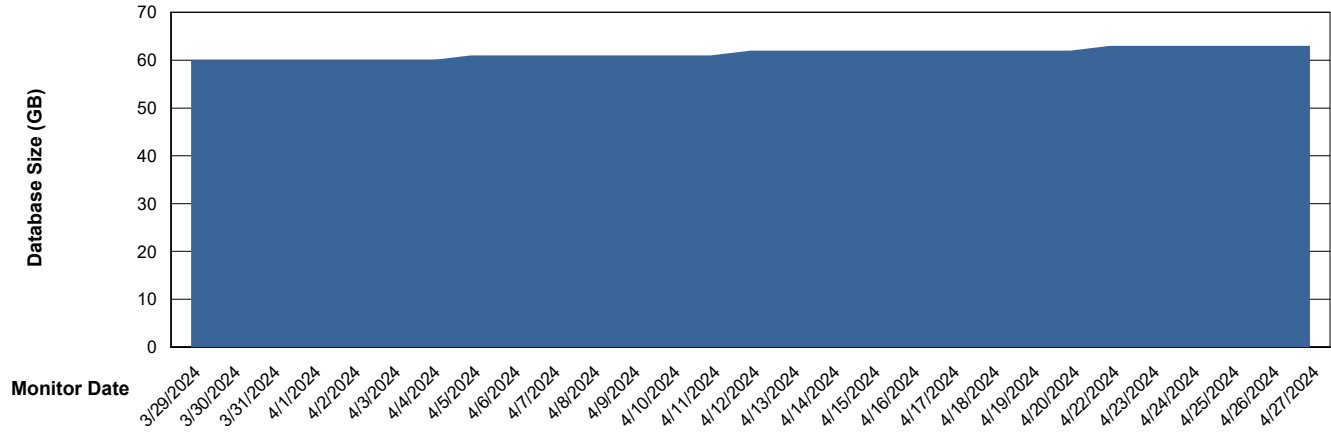

Weekly SLA Customer Report

Customer KBR_Production
Database ID 117

Database Performance KBR_PRD_DB-SRV2_HSBABS1

DB Processes Max 1,000

Weekly SLA Customer Report

Customer KBR_Production
Database ID 117

DATABASE SIZE KBR_PRD_BI-DBSRV_ABS1

Database growth over last month

DATABASE SIZE KBR_PRD_DB-SRV1_ABS1

Database growth over last month

Weekly SLA Customer Report

Customer KBR_Production
 Database ID 117

Database Tablespace KBR_PRD_BI-DBSRV_ABS1