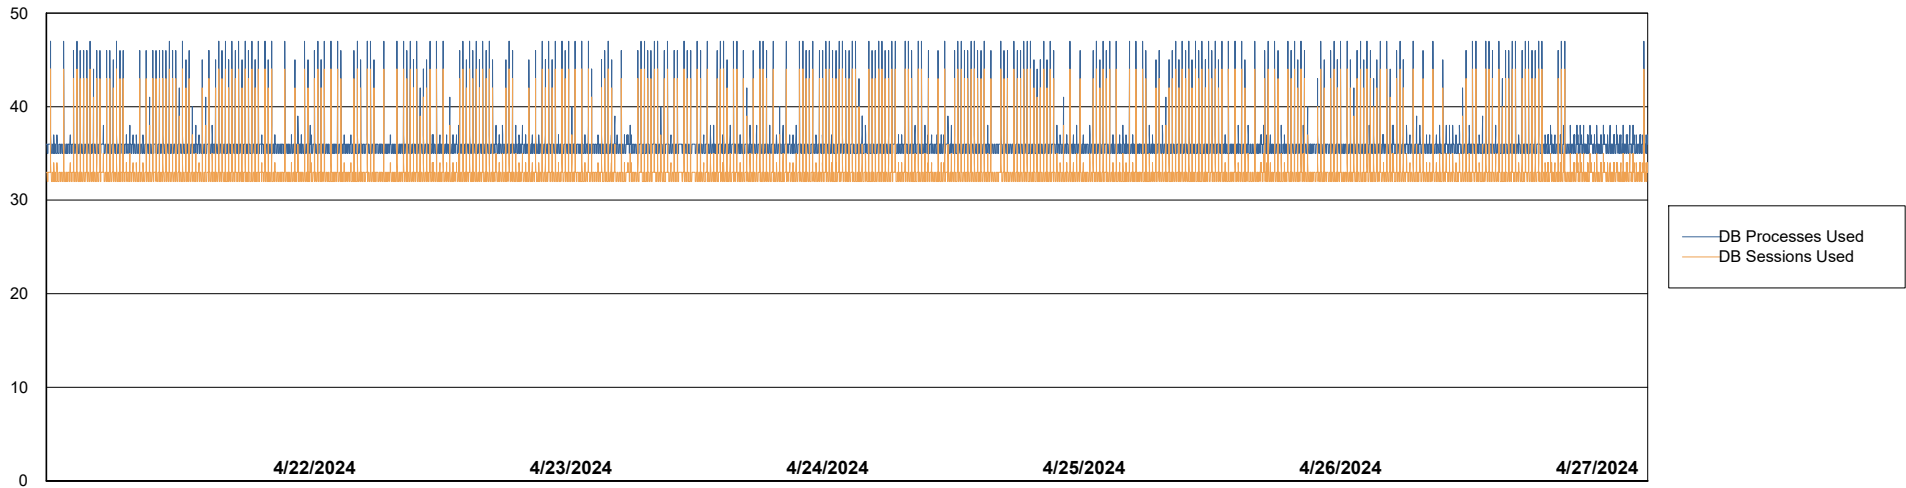

Database Performance KBR_PRD_DB-SRV2_HSBABS1

DB Processes Max 1,000