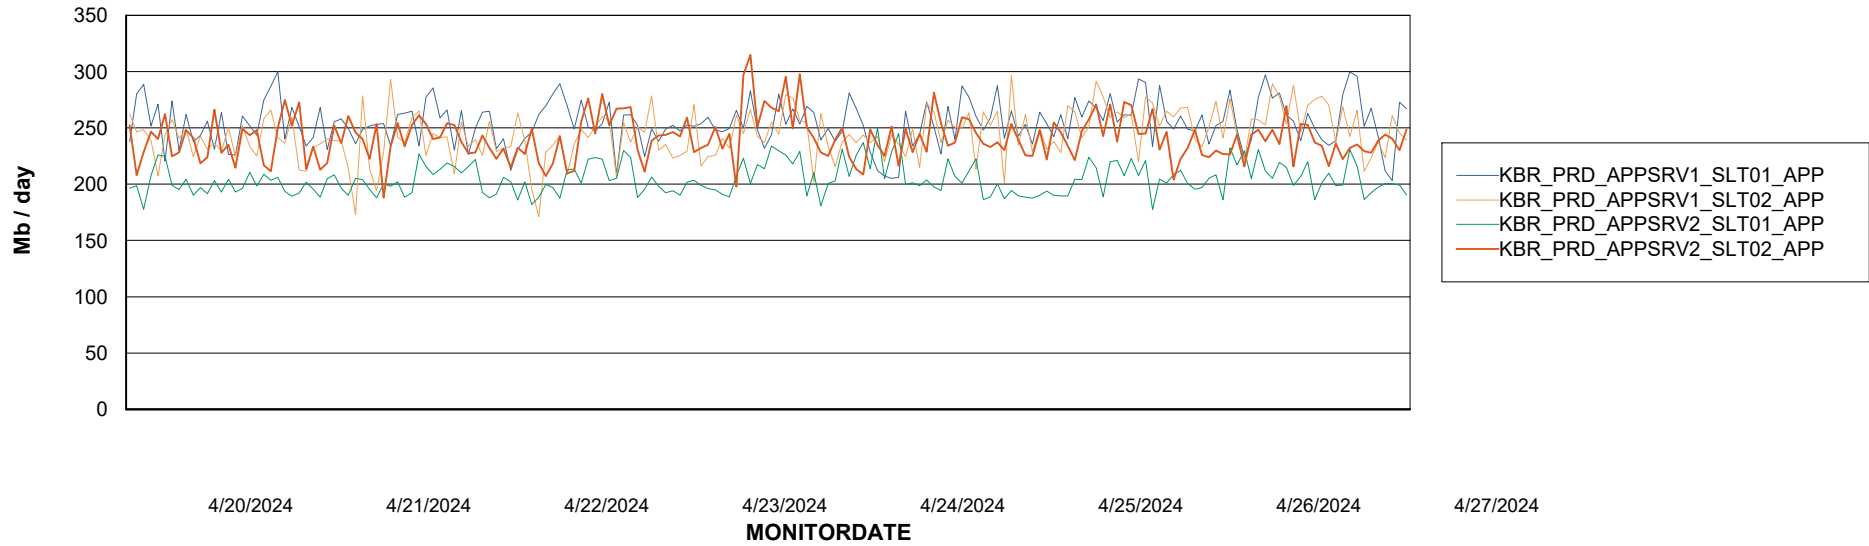

ABSSolute Application Server Services

Avg memory used per ABS Server Service