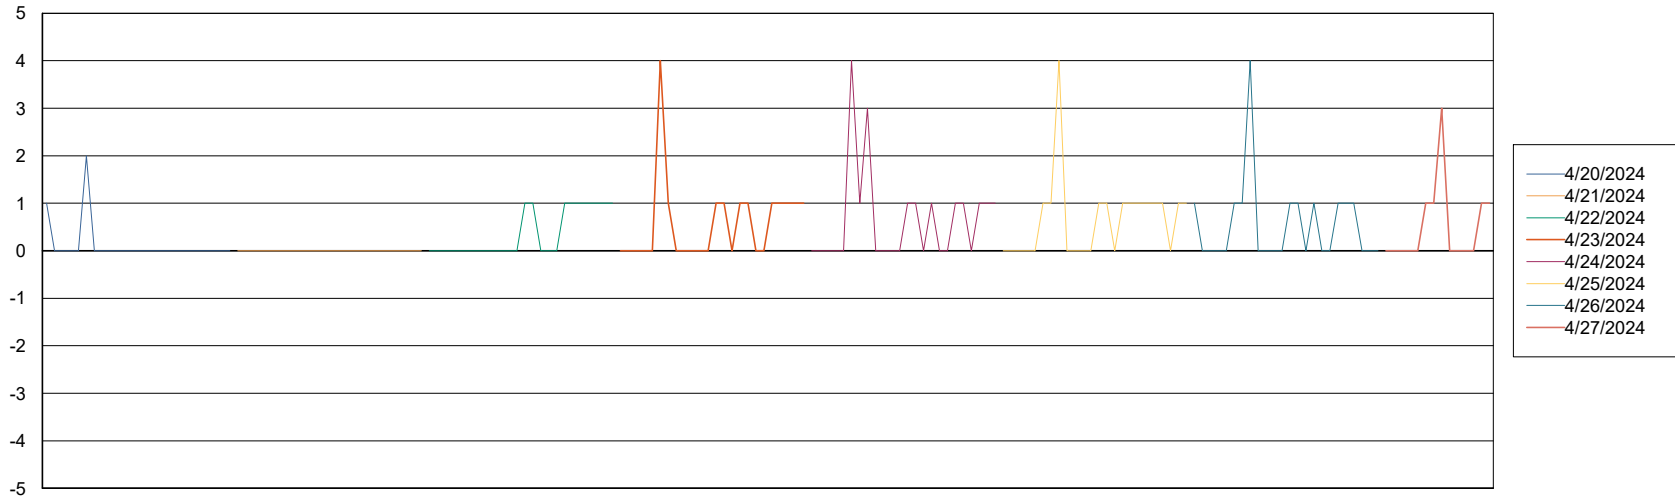

Standby Database Health KBR_Production

Recovery lag for last 7 days