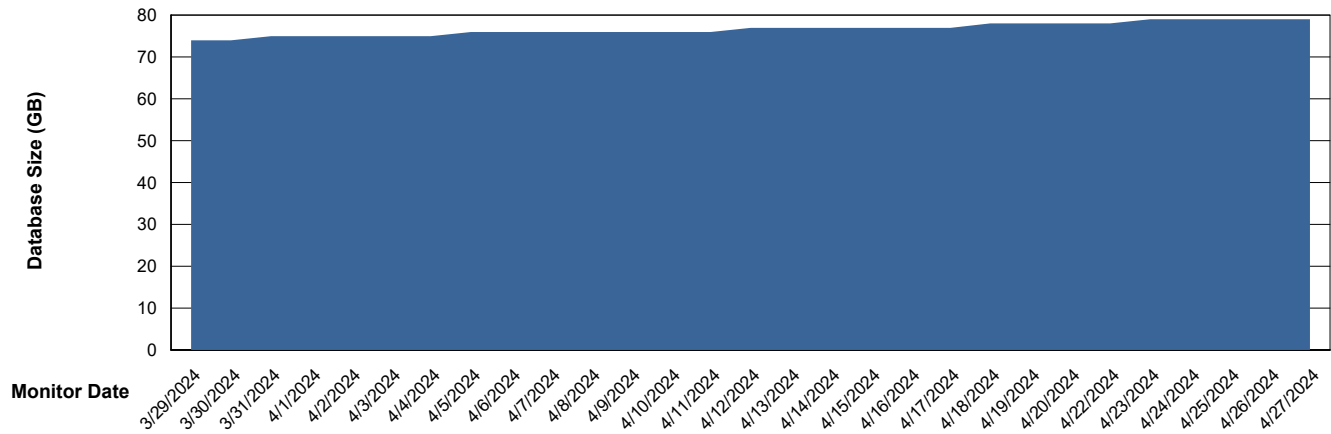

Weekly SLA Customer Report

Customer KBR_Production
Database ID 117

Database Performance KBR_PRD_DB-SRV2_HSBABS1

DB Processes Max 1,000

Weekly SLA Customer Report

Customer KBR_Production
Database ID 117

DATABASE SIZE KBR_PRD_BI-DBSRV_ABS1

Database growth over last month

DATABASE SIZE KBR_PRD_DB-SRV1_ABS1

Database growth over last month

Weekly SLA Customer Report

Customer KBR_Production
 Database ID 117

Database Tablespace KBR_PRD_BI-DBSRV_ABS1