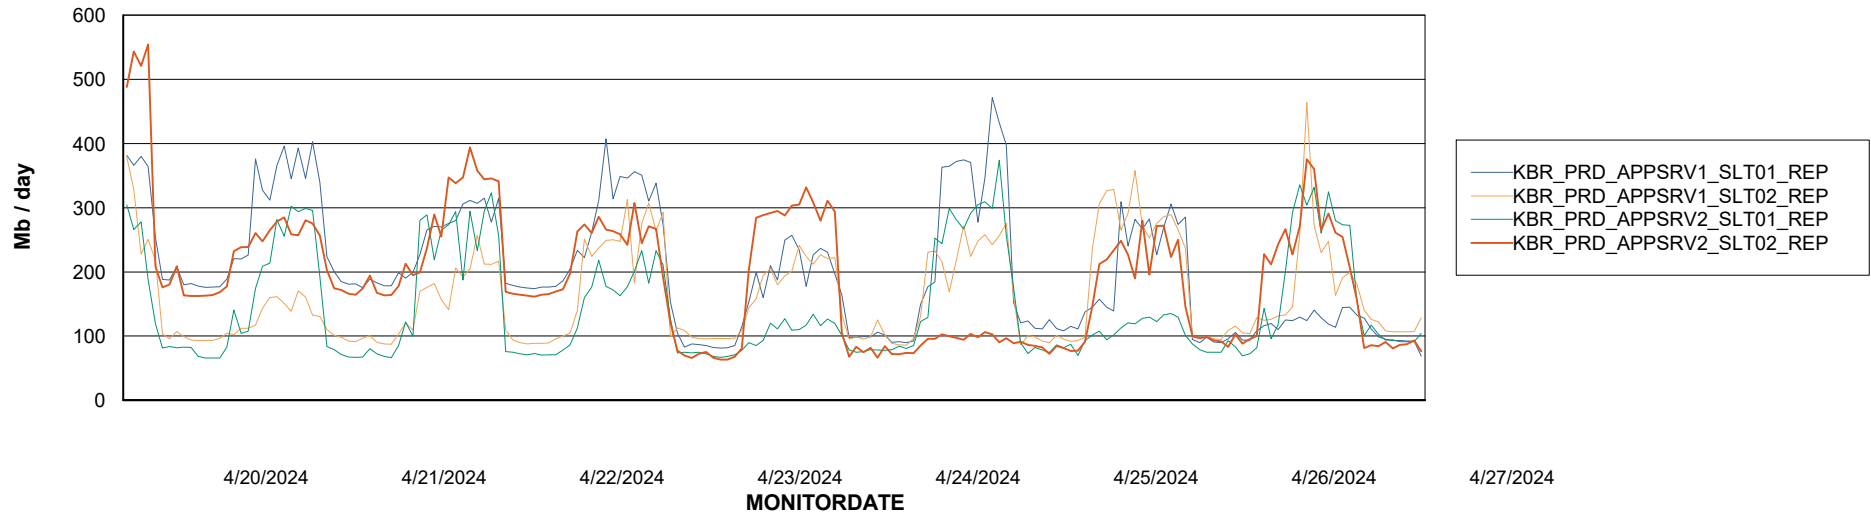

Avg memory used per ABS Server Service

Weekly SLA Customer Report

Customer KBR_Production
Database ID 117

ABSSolute Application Server Services

Avg memory used per ReportServer Service

Avg users per day per ABS server