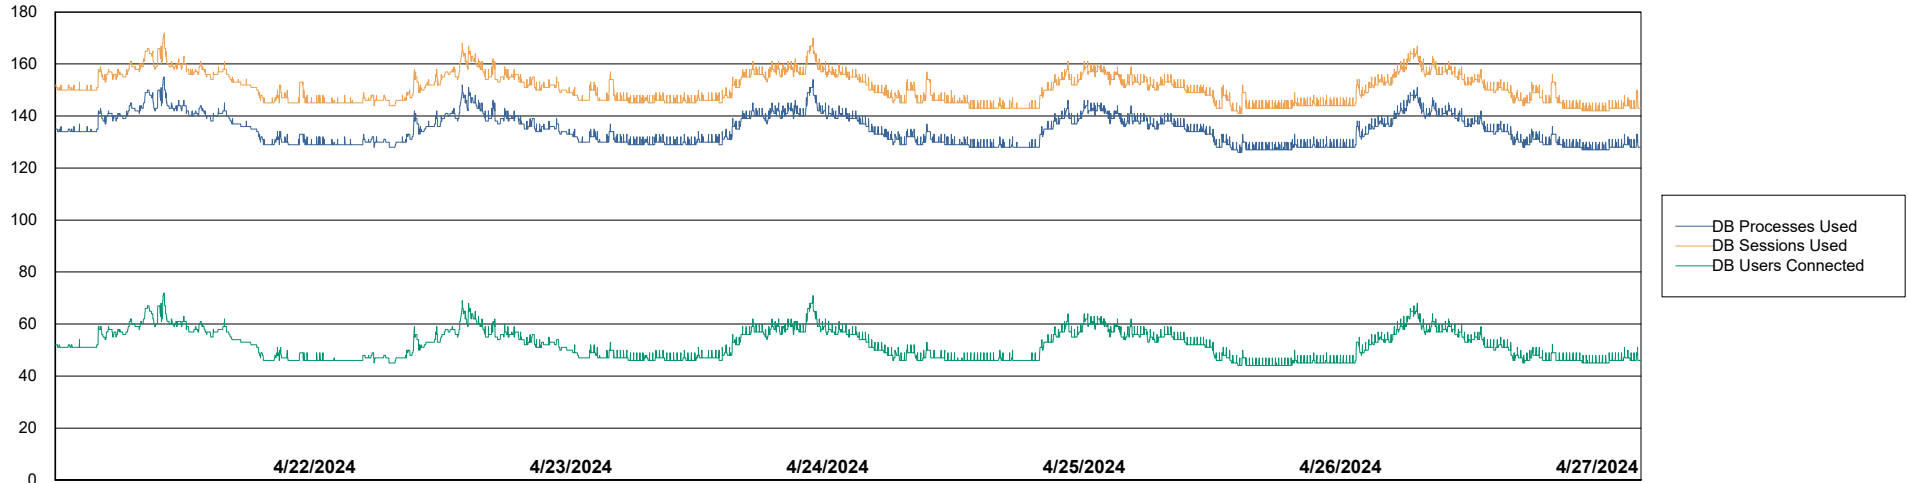

Weekly SLA Customer Report

Customer KBR_Production
Database ID 117

Database Performance KBR_PRD_BI-DBSRV_ABS1

Weekly SLA Customer Report

Customer KBR_Production
Database ID 117

Database Performance KBR_PRD_DB-SRV1_ABS1