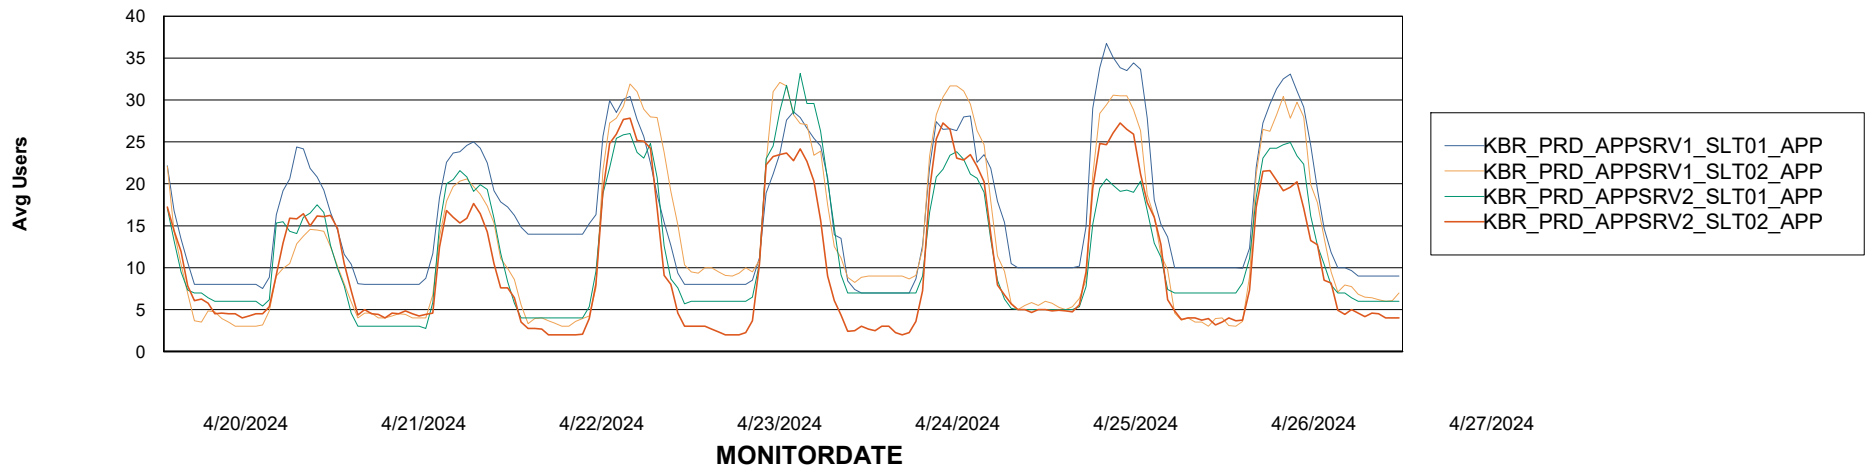

Avg memory used per ABS Server Service

Weekly SLA Customer Report

Customer KBR_Production
Database ID 117

ABSSolute Application Server Services

Avg memory used per ReportServer Service

Avg users per day per ABS server