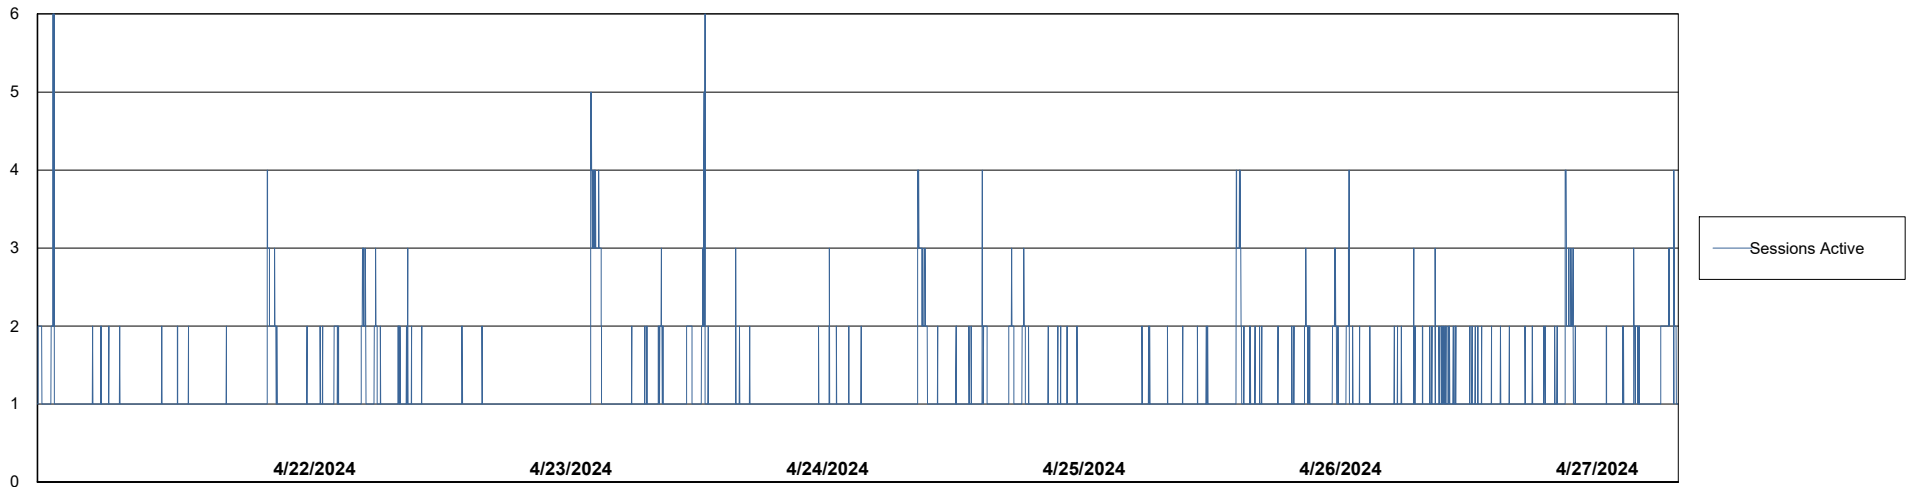

Database Performance KBR_PRD_BI-DBSRV_ABS1