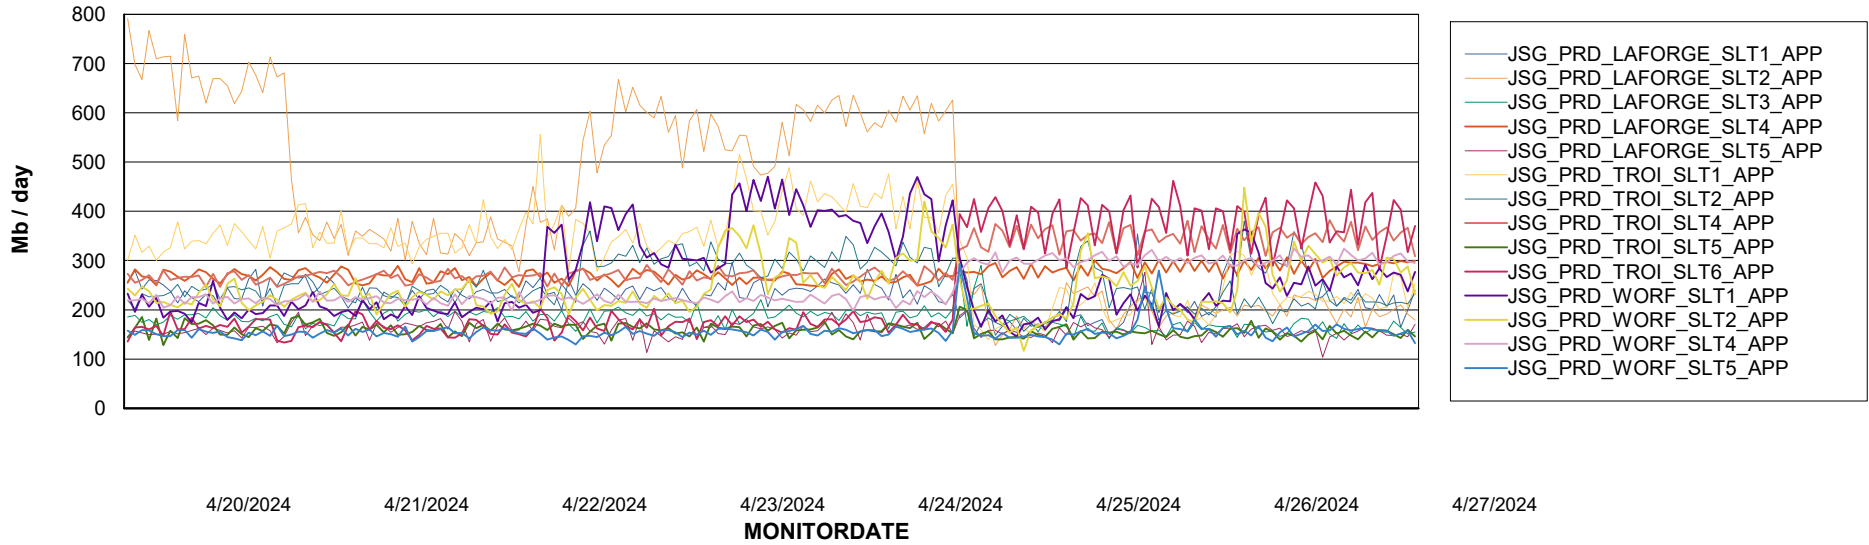

ABSSolute Application Server Services

Avg memory used per ABS Server Service