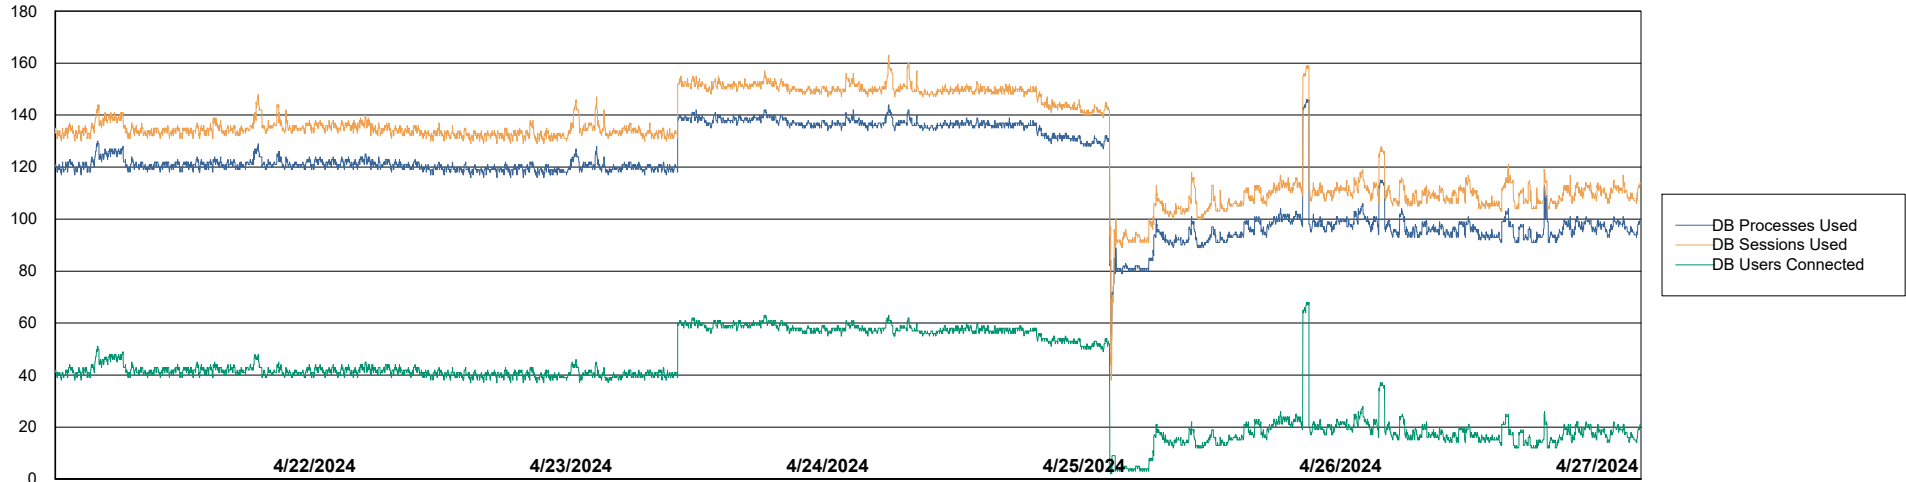

Database Performance JSG_PRD_BASHIR_DB_ABS1