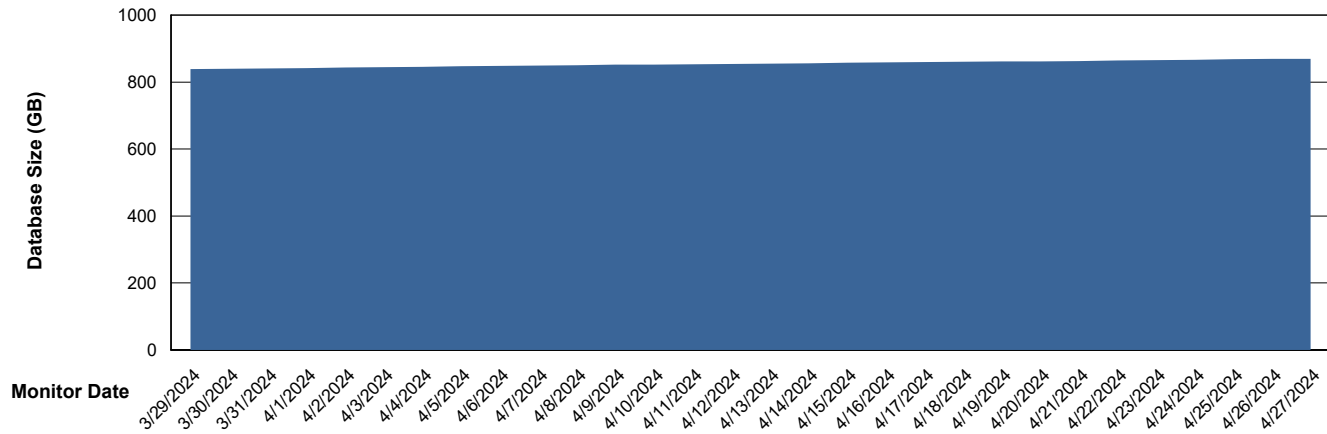

Customer JSG_Production (24/7)
Database ID 102

DATABASE SIZE JSG_PRD_BASHIR_DB_ABS1

Database growth over last month

DATABASE SIZE JSG_PRD_RIKER_DB_HSBABS1

Database growth over last month

Weekly SLA Customer Report