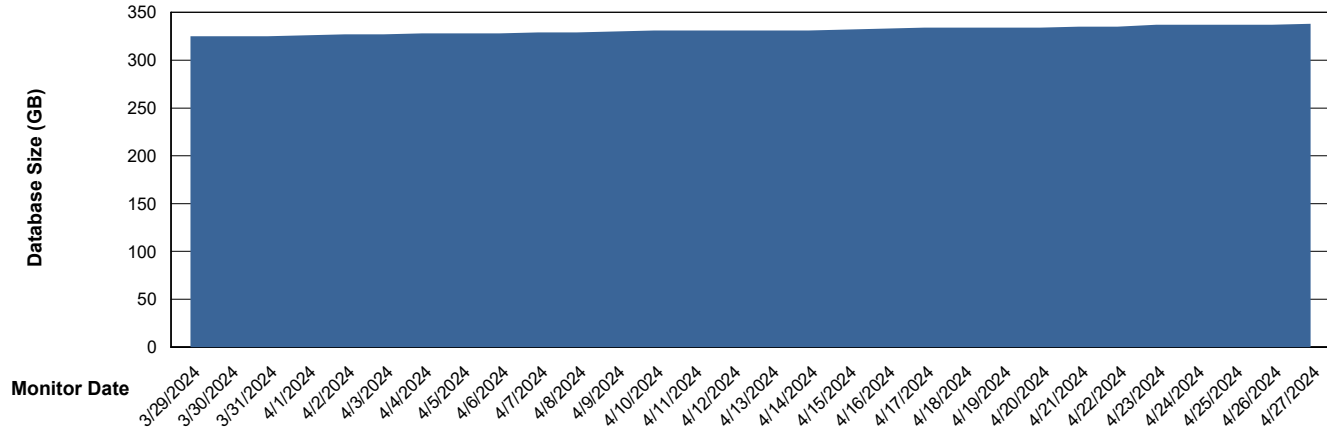

DB Processes Max 1,000
DB Processes Max 0
DB Processes Max 4

Weekly SLA Customer Report

Customer JSG_Production (24/7)
Database ID 102

Database Performance JSG_PRD_RIKER_DB_HSBABS1

Weekly SLA Customer Report

Customer JSG_Production (24/7)
Database ID 102

DATABASE SIZE JSG_PRD_BASHIR_DB_ABS1

Database growth over last month

DATABASE SIZE JSG_PRD_RIKER_DB_HSBABS1

Database growth over last month

Weekly SLA Customer Report