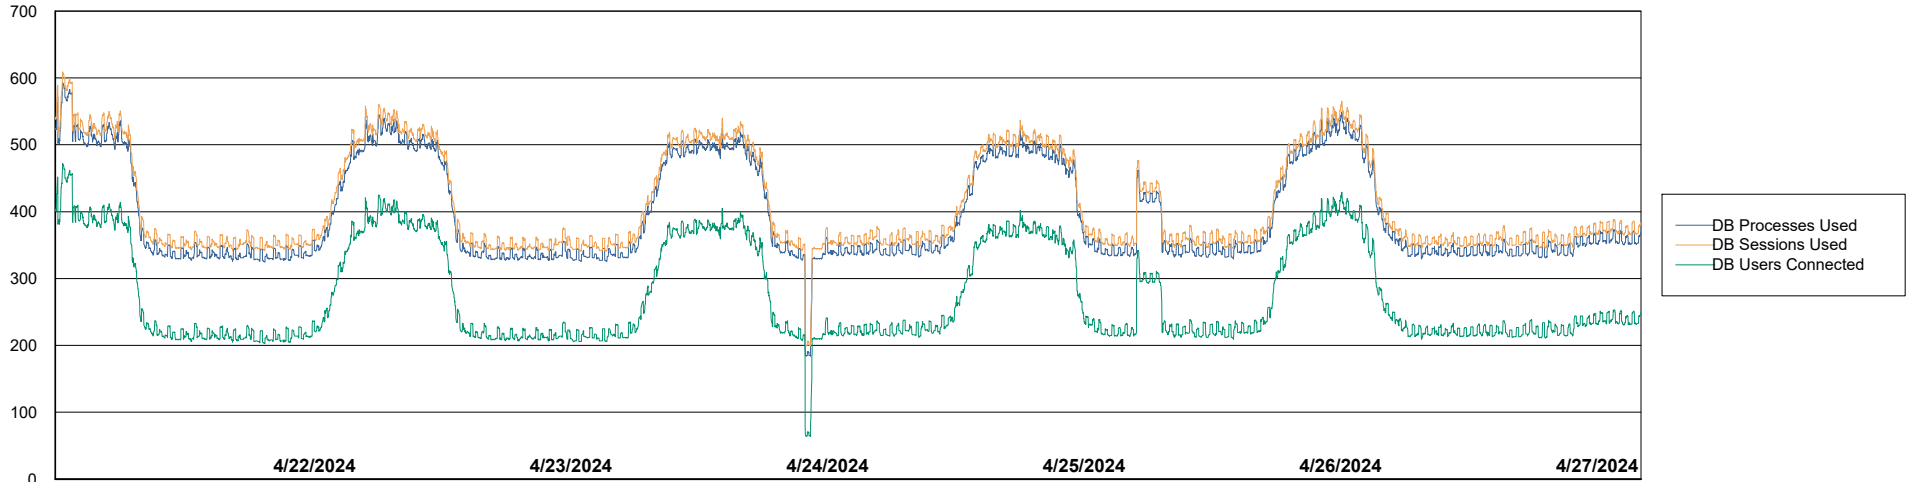

DB Processes Max 1,000
DB Processes Max 0
DB Processes Max 4

Weekly SLA Customer Report

Customer JSG_Production (24/7)
Database ID 102

Database Performance JSG_PRD_RIKER_DB_HSBABS1

Weekly SLA Customer Report