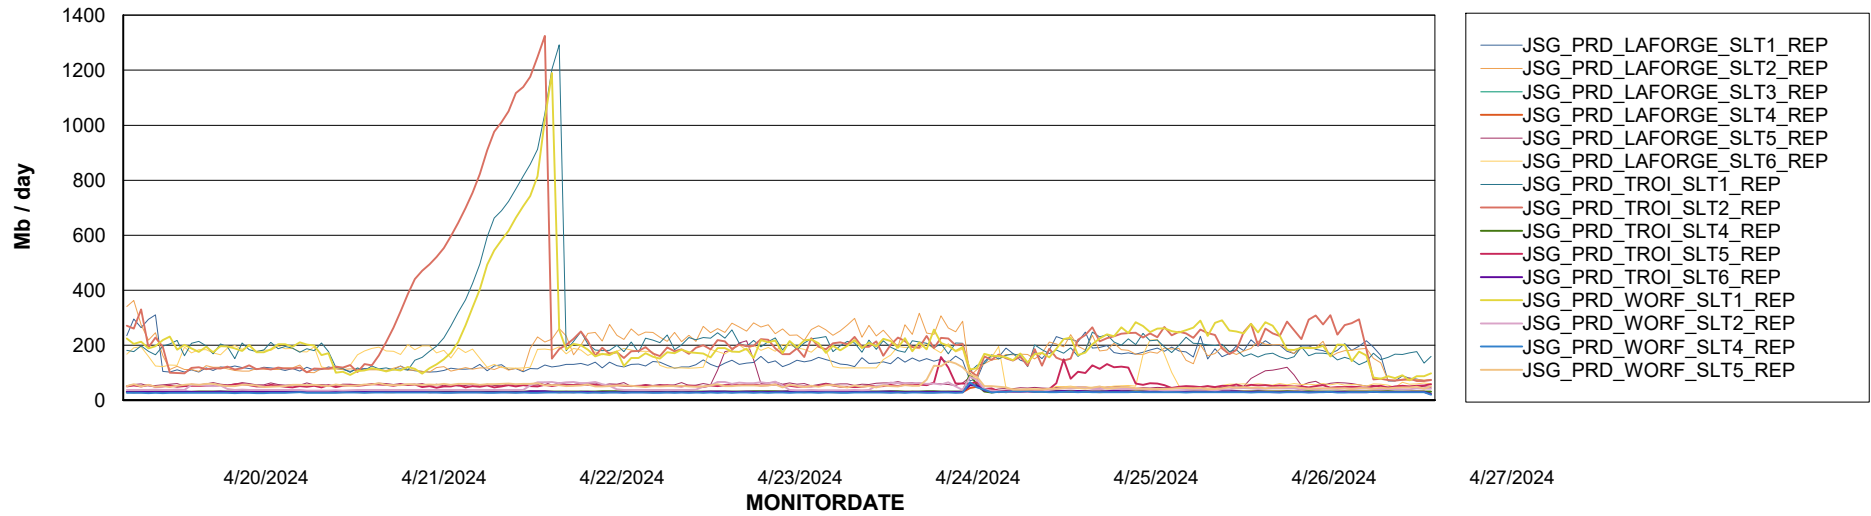

ABSSolute Application ReportServer Services

Avg memory used per ReportServer Service