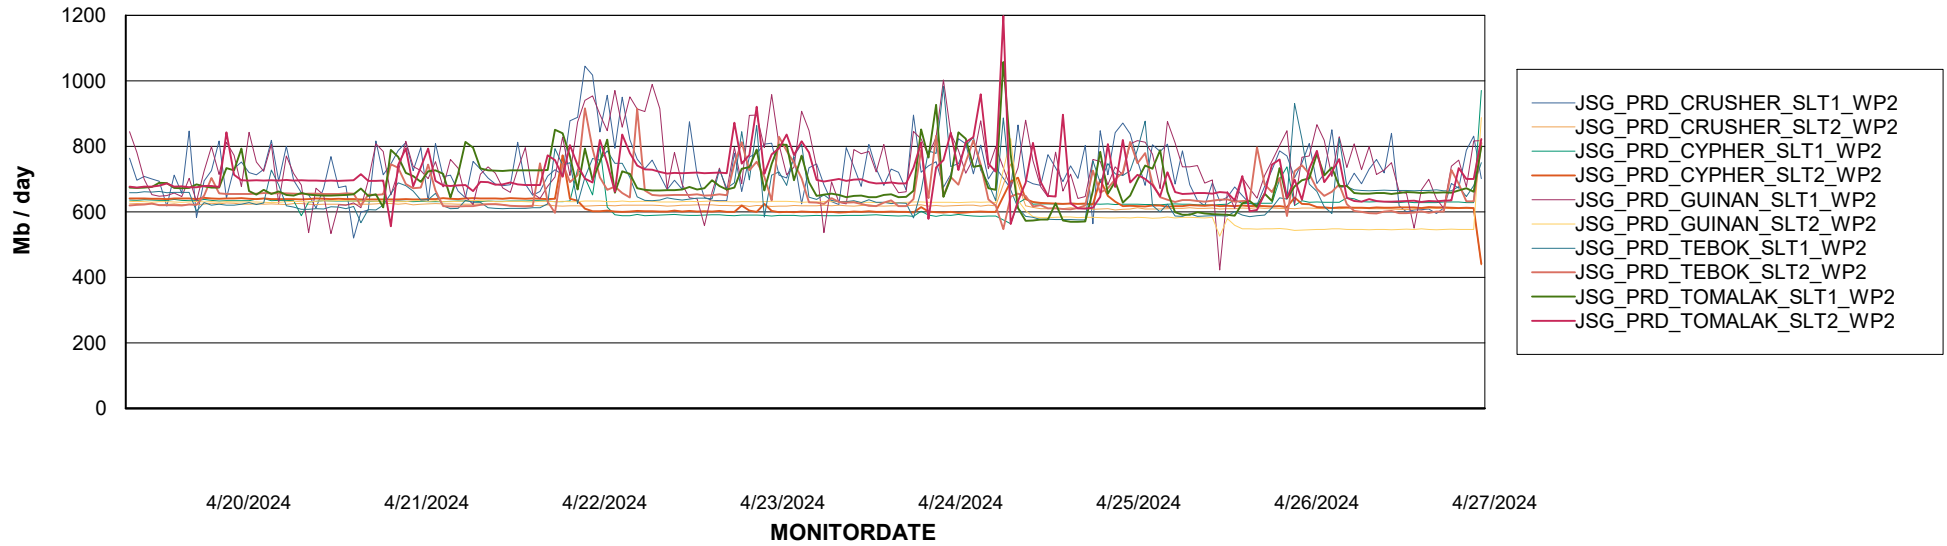

Avg memory used per ReportServer Service

Weekly SLA Customer Report

Customer JSG_Production (24/7)
Database ID 102

ABSSolute Web Component Services

Avg memory used per ABS Web component

Weekly SLA Customer Report