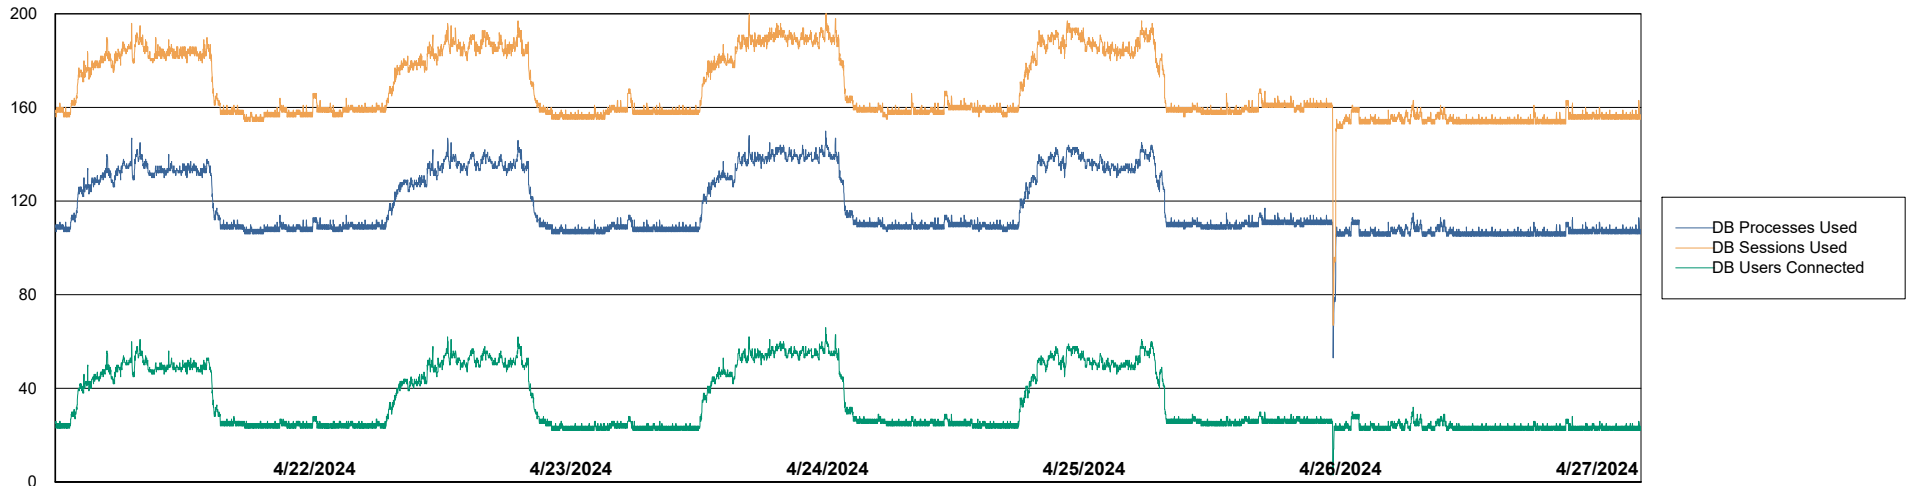

Database Performance HUE_PRD_S-ORAPROD2_ABS1