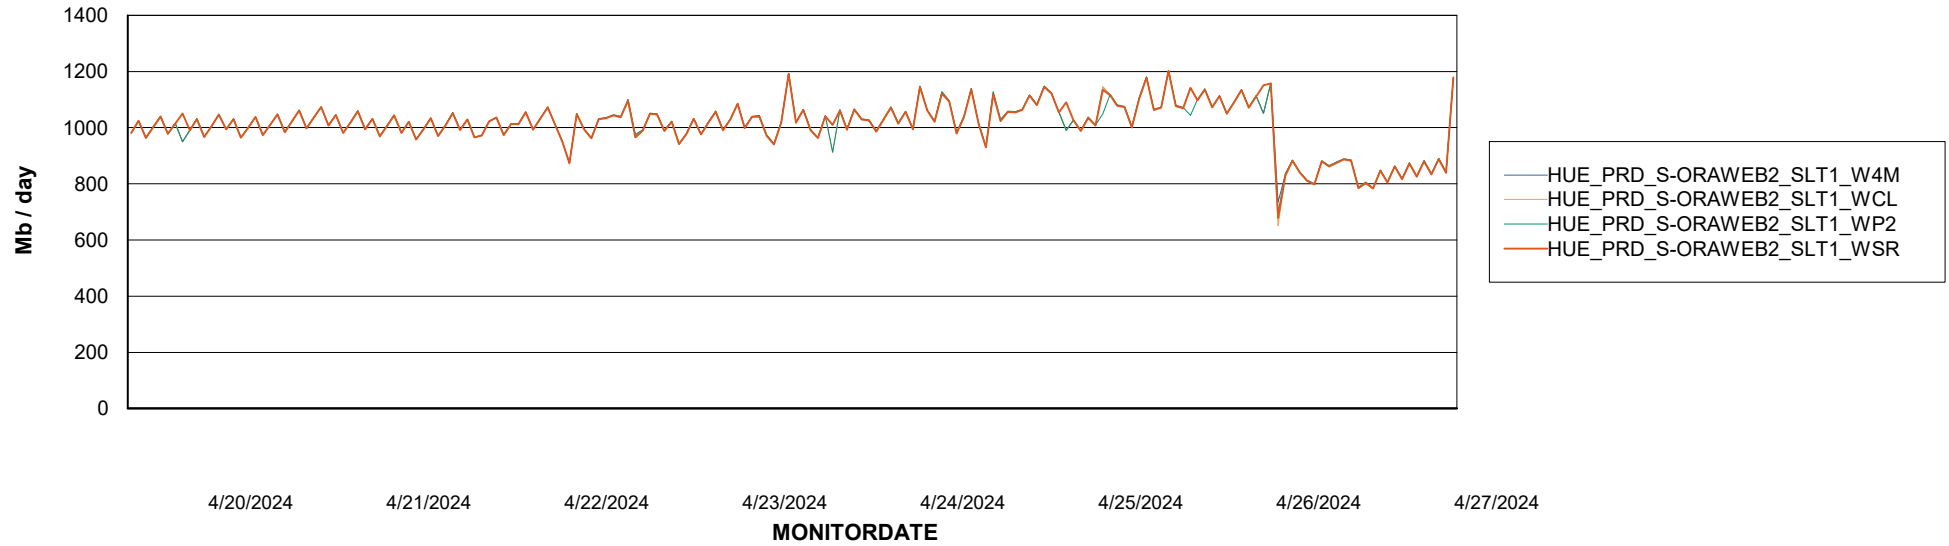

ABSSolute Web Component Services

Avg memory used per ABS Web component