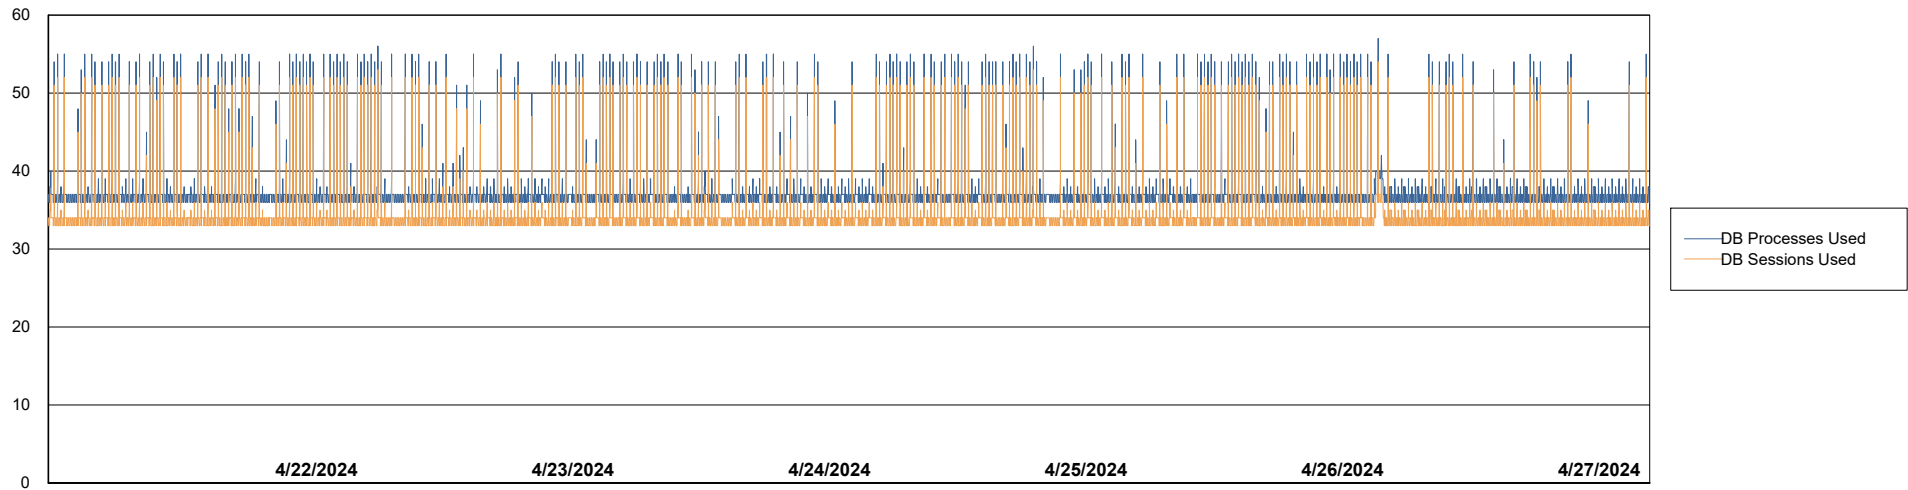

Database Performance HUE_PRD_S-ORATEST2_HSBABS1

DB Processes Max 1,000