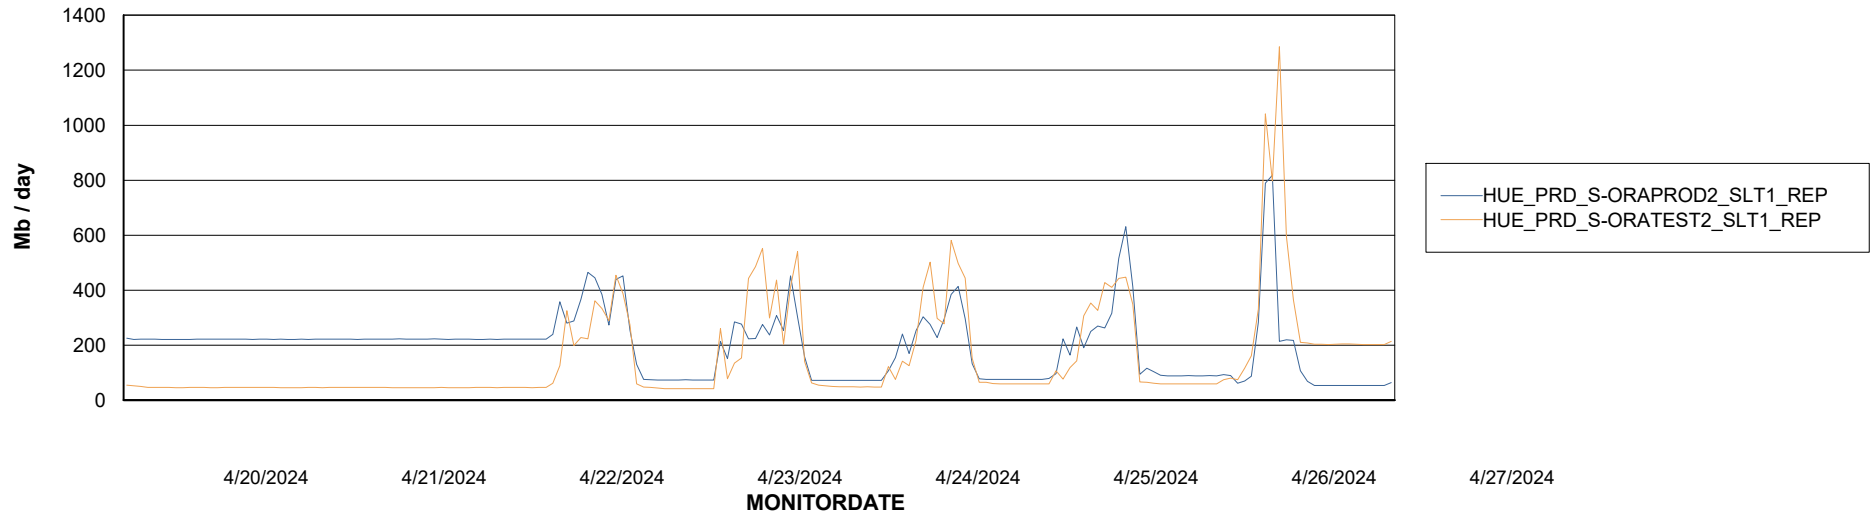

ABSSolute Application ReportServer Services

Avg memory used per ReportServer Service