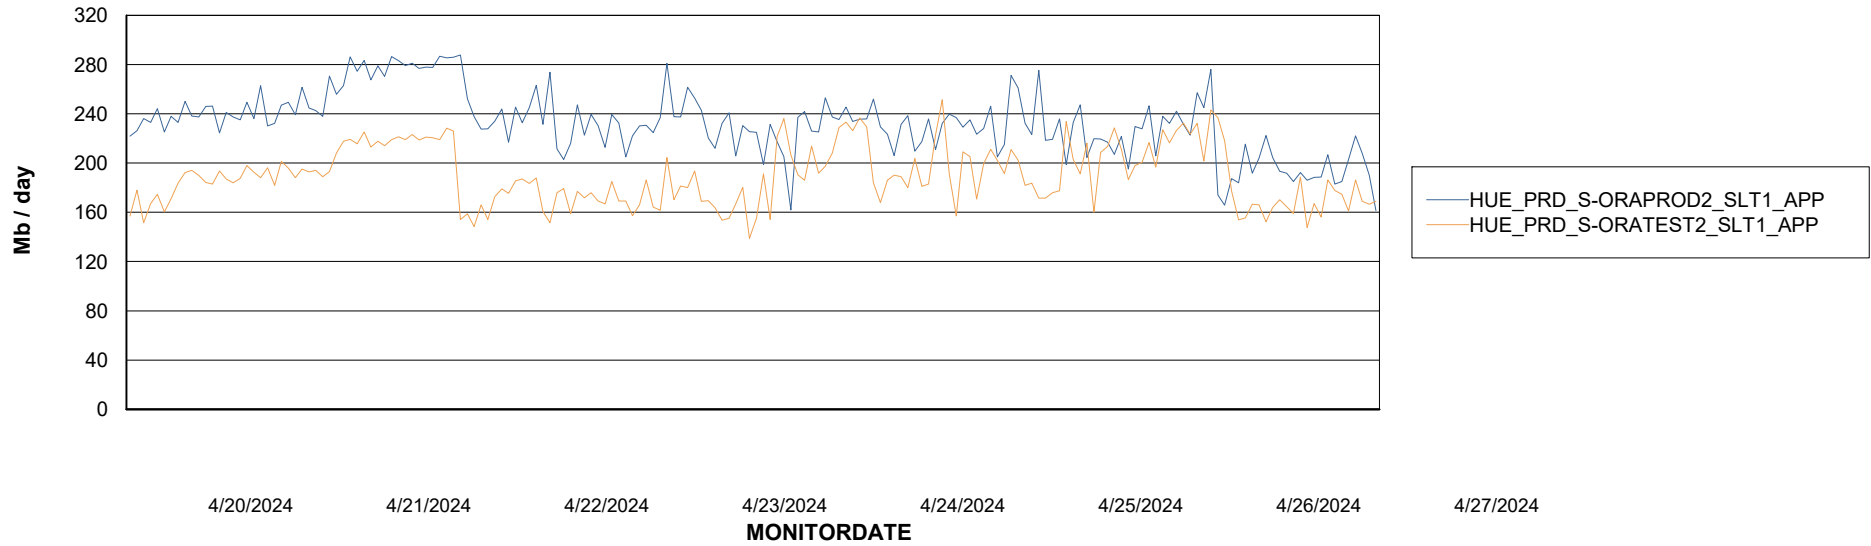

ABSSolute Application Server Services

Avg memory used per ABS Server Service