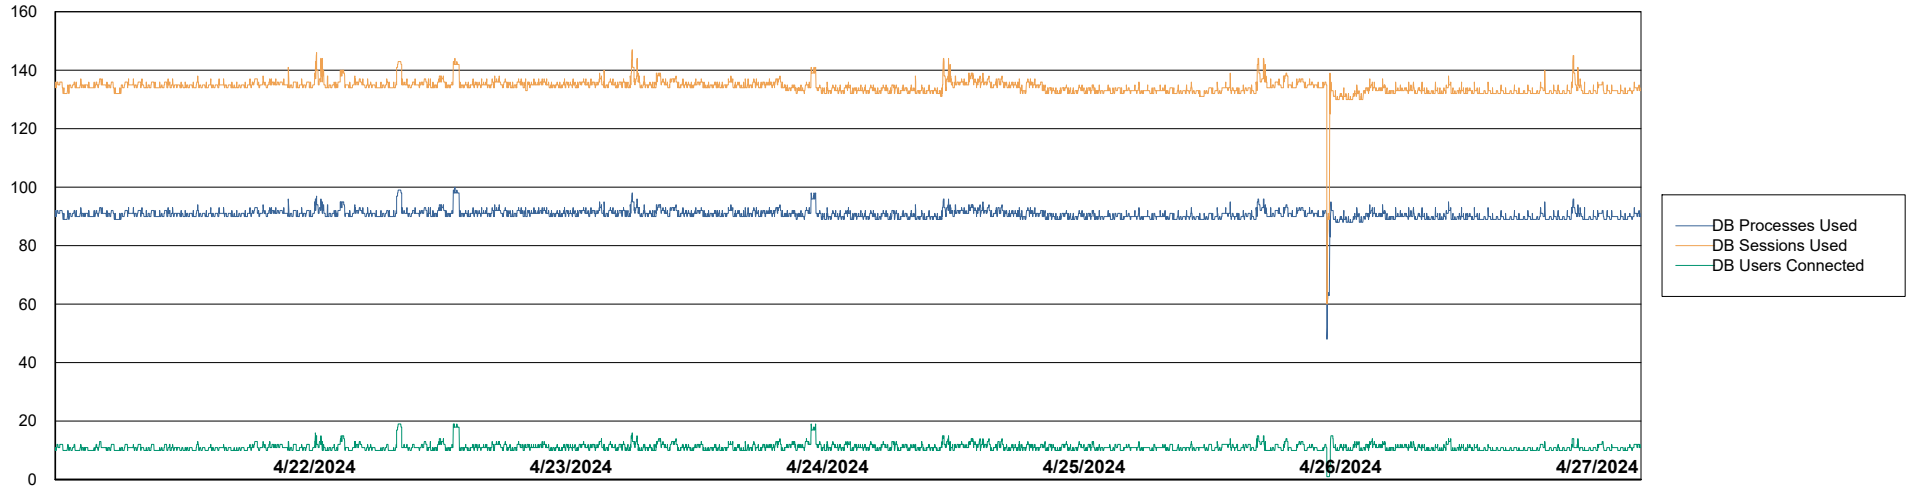

Database Performance HUE_PRD_S-ORABI2_ABS1