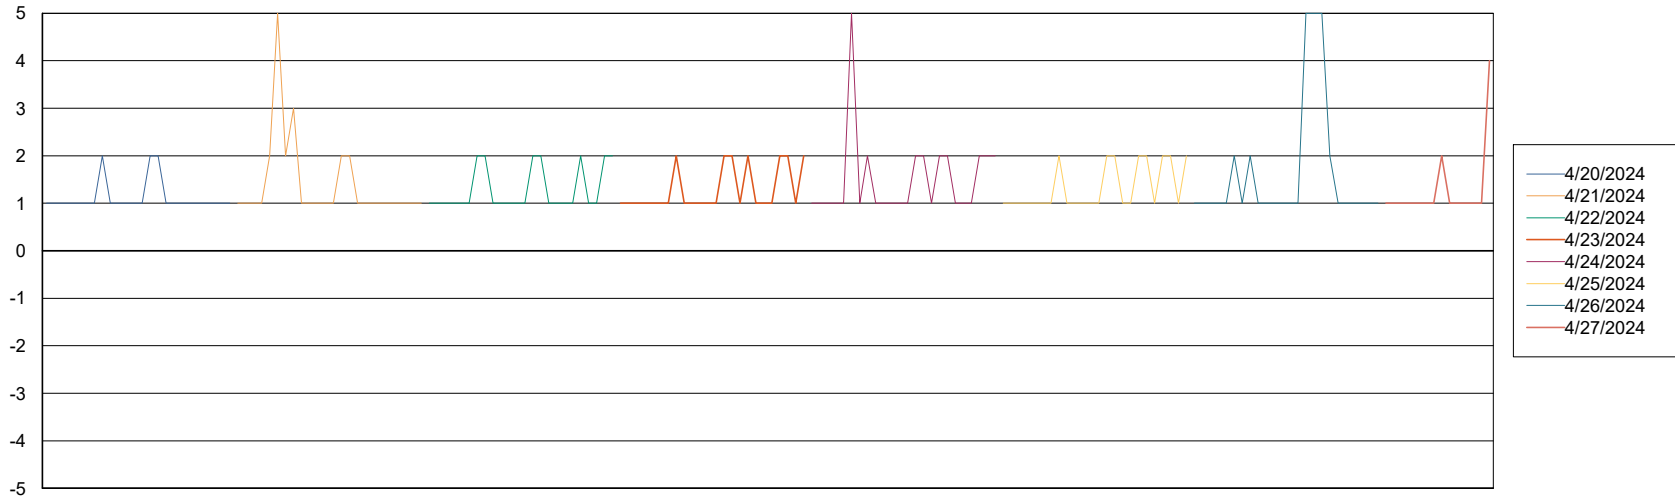

Standby Database Health HUE_Production

Recovery lag for last 7 days