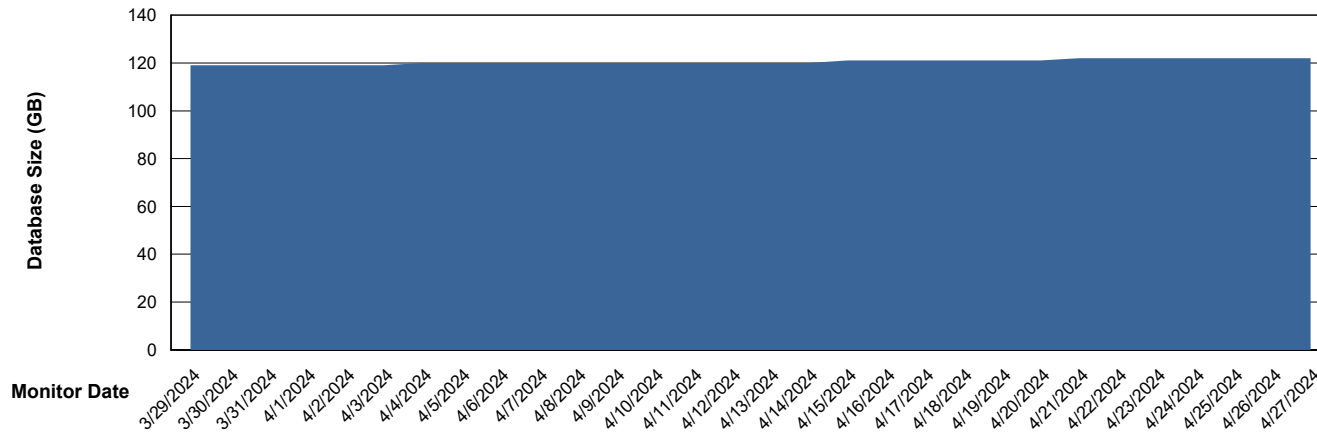

# Weekly SLA Customer Report

Customer HUE\_Production  
Database ID 154

DATABASE SIZE HUE\_PRD\_S-ORABI2\_ABS1

### Database growth over last month