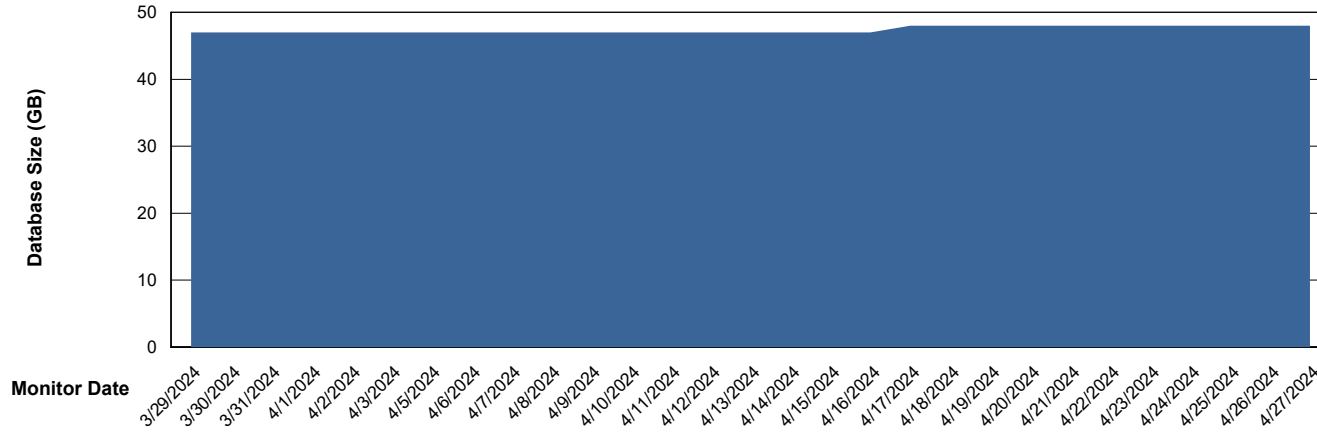

DATABASE SIZE HUE_PRD_S-ORABI2_ABS1

Database growth over last month