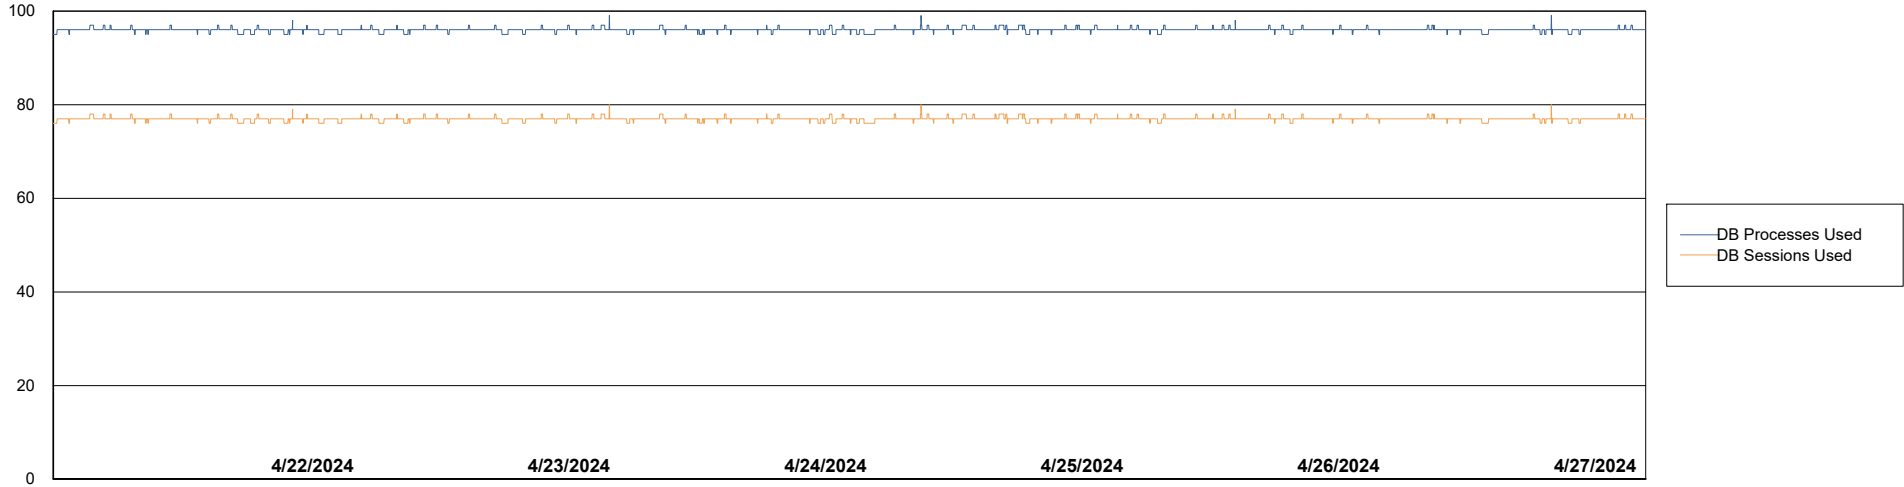

Database Performance ELJ_PRD_FRASEQXPRDDB02_HSBABS1

DB Processes Max 1,000
DB Sessions Max 0