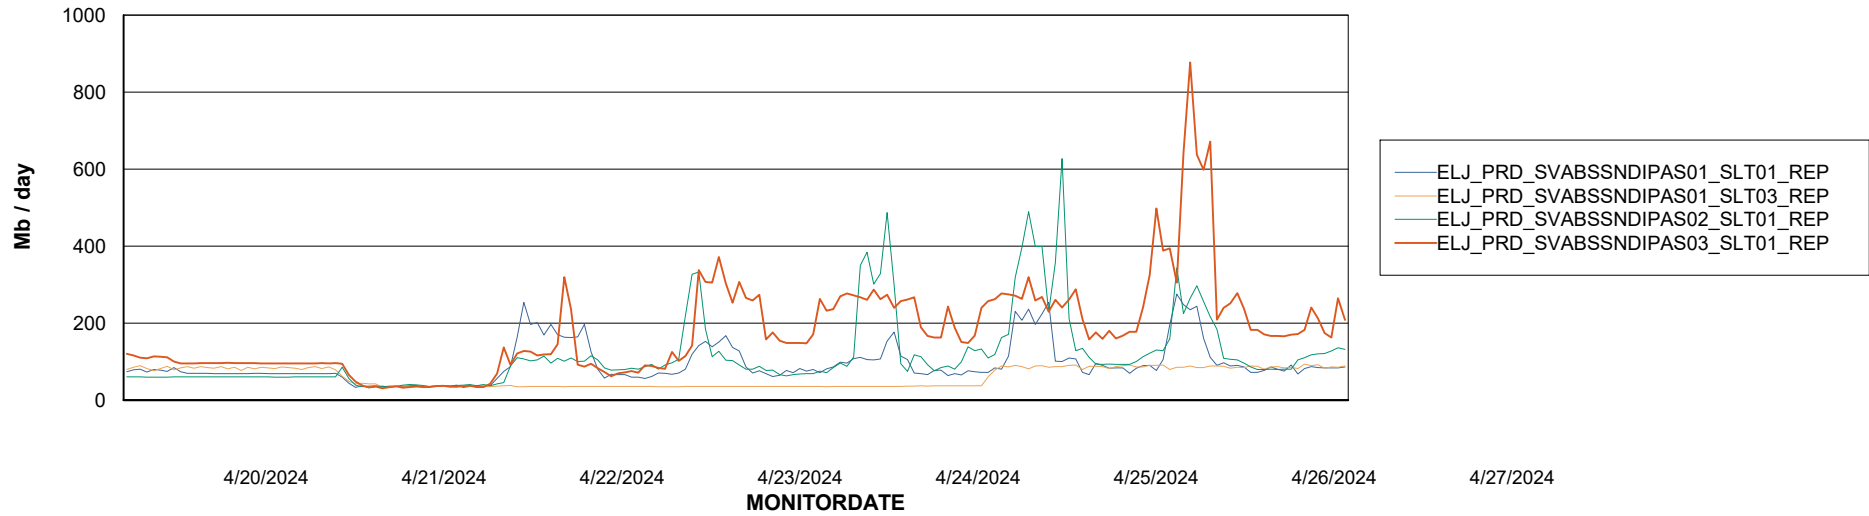

Avg memory used per ABS Server Service

Avg users per day per ABS server

Weekly SLA Customer Report

Customer ELJ Production
Database ID 72

ABSSolute Application ReportServer Services

Avg memory used per ReportServer Service