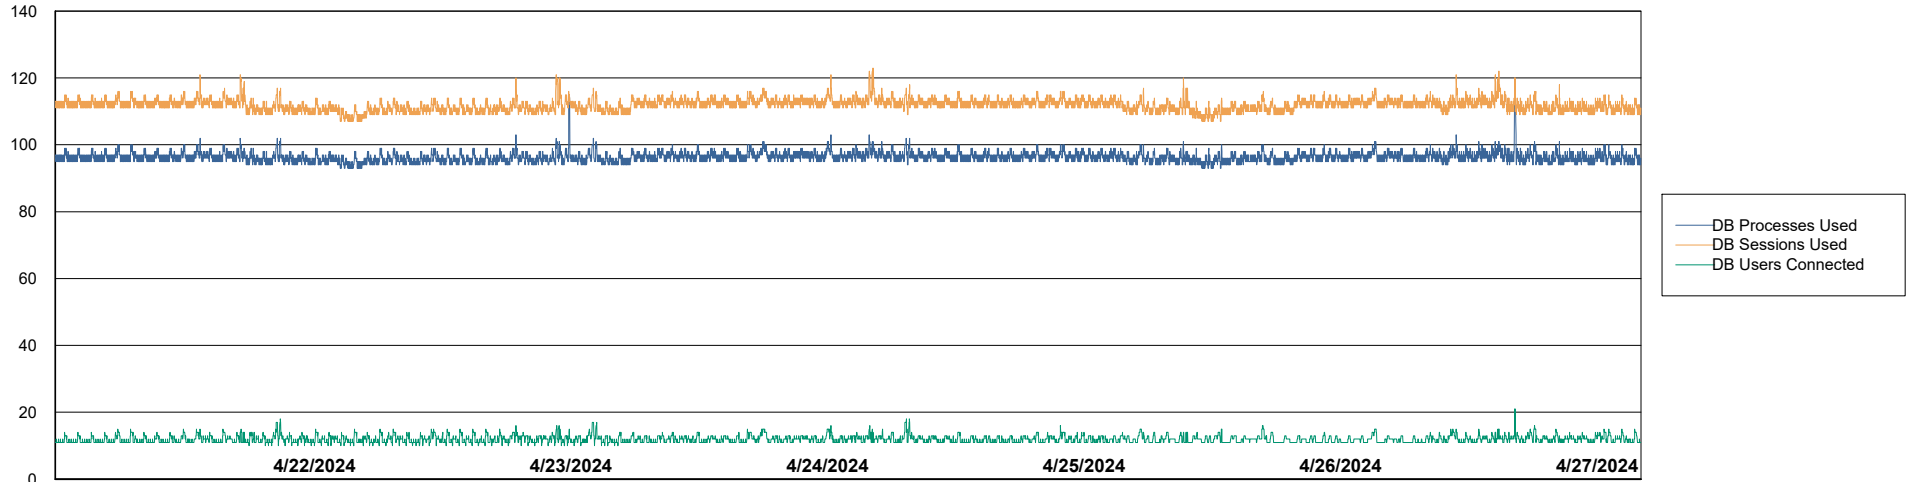

DB Processes Max 1,000
DB Sessions Max 0

Weekly SLA Customer Report

Customer ELJ Production
Database ID 72

Database Performance ELJ_PRD_FRASEQXPRDDB03_ABS1

Weekly SLA Customer Report

Customer ELJ Production
Database ID 72