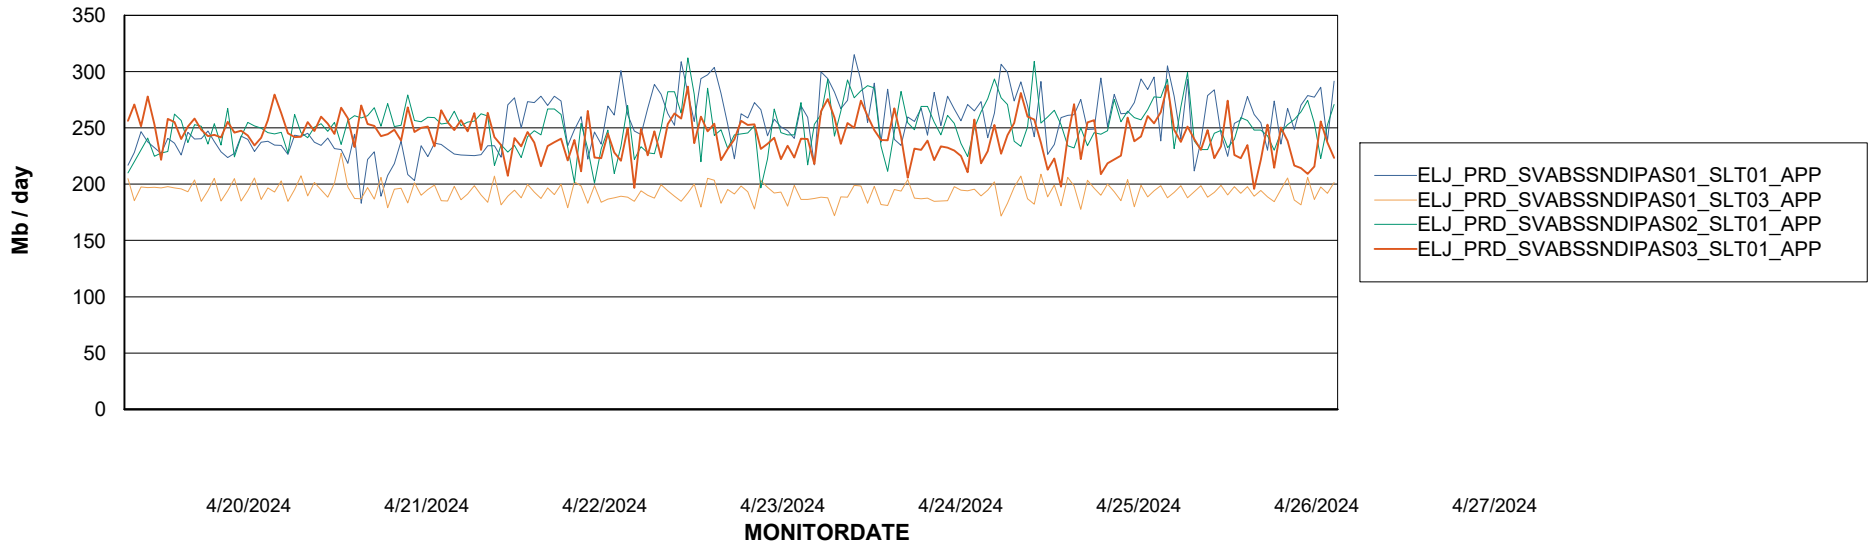

ABSSolute Application Server Services

Avg memory used per ABS Server Service