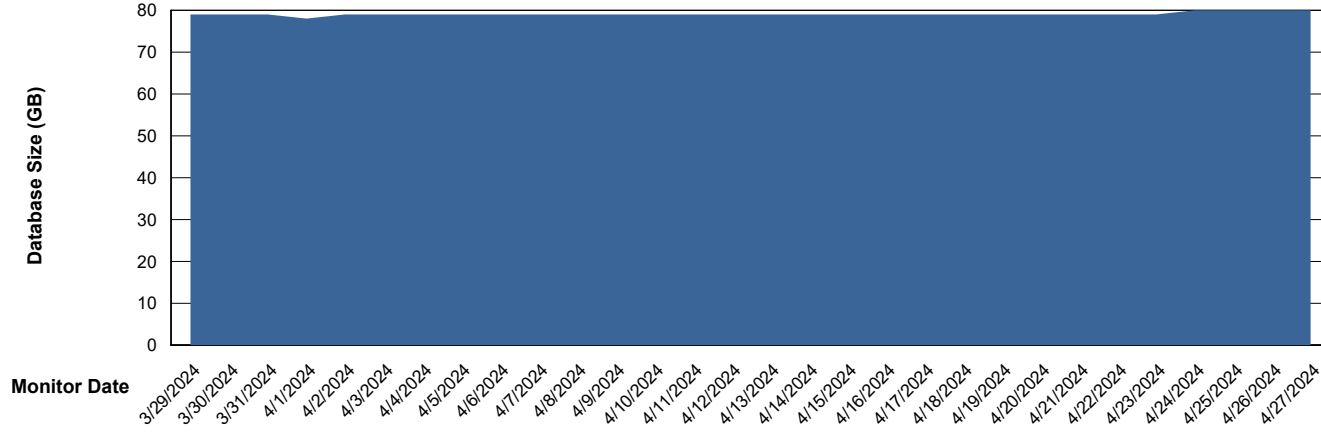

DB Processes Max 1,000
DB Sessions Max 0

Weekly SLA Customer Report

Customer ELJ Production
Database ID 72

Database Performance ELJ_PRD_FRASEQXPRDDB03_ABS1

Weekly SLA Customer Report

Customer ELJ Production
Database ID 72

DATABASE SIZE ELJ_PRD_FRASEQXPRDDB01_ABS1

Database growth over last month

DATABASE SIZE ELJ_PRD_FRASEQXPRDDB03_ABS1

Database growth over last month

Weekly SLA Customer Report

Customer ELJ Production
Database ID 72