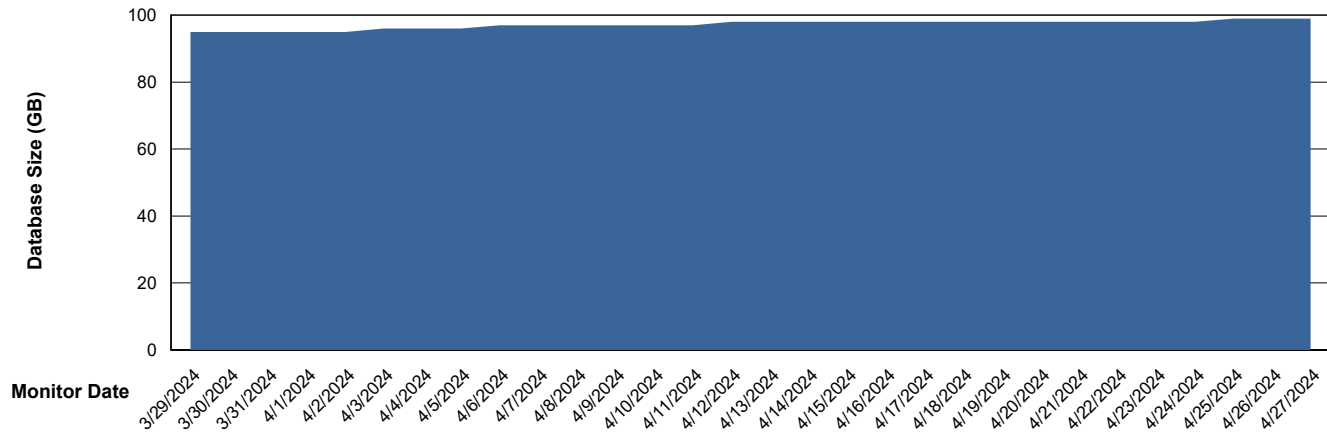

DATABASE SIZE ELI_PRD_FRASINTPRDDB01_ABS1

Database growth over last month