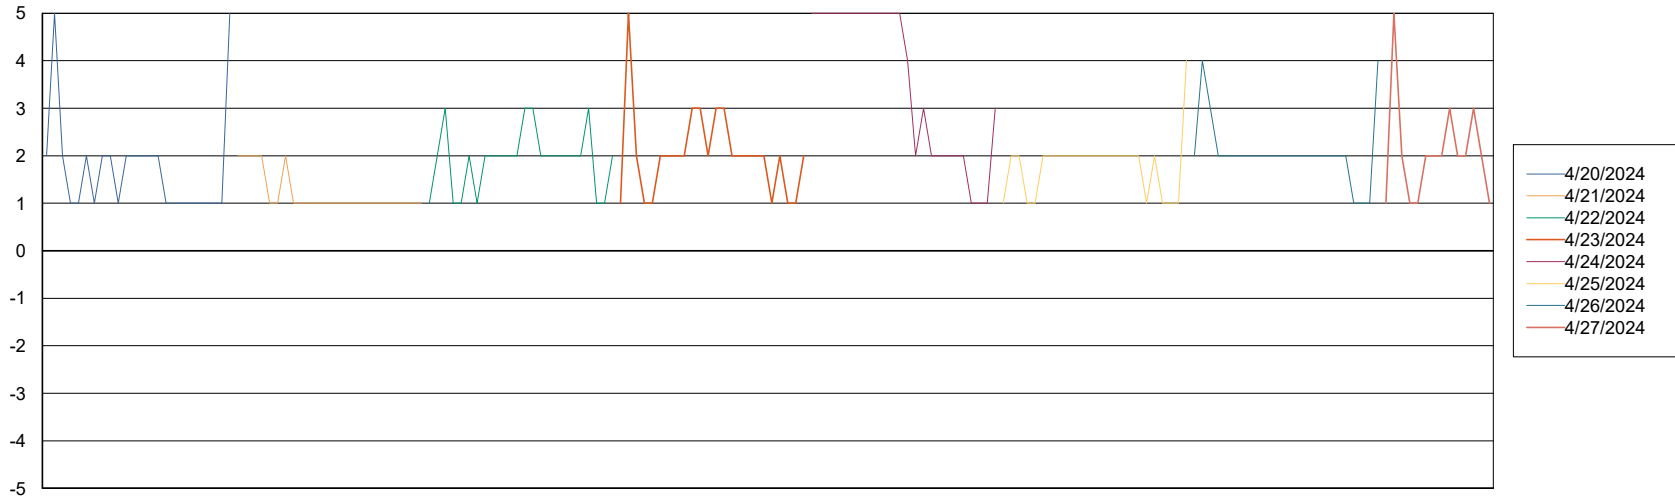

Standby Database Health ELI_Production

Recovery lag for last 7 days