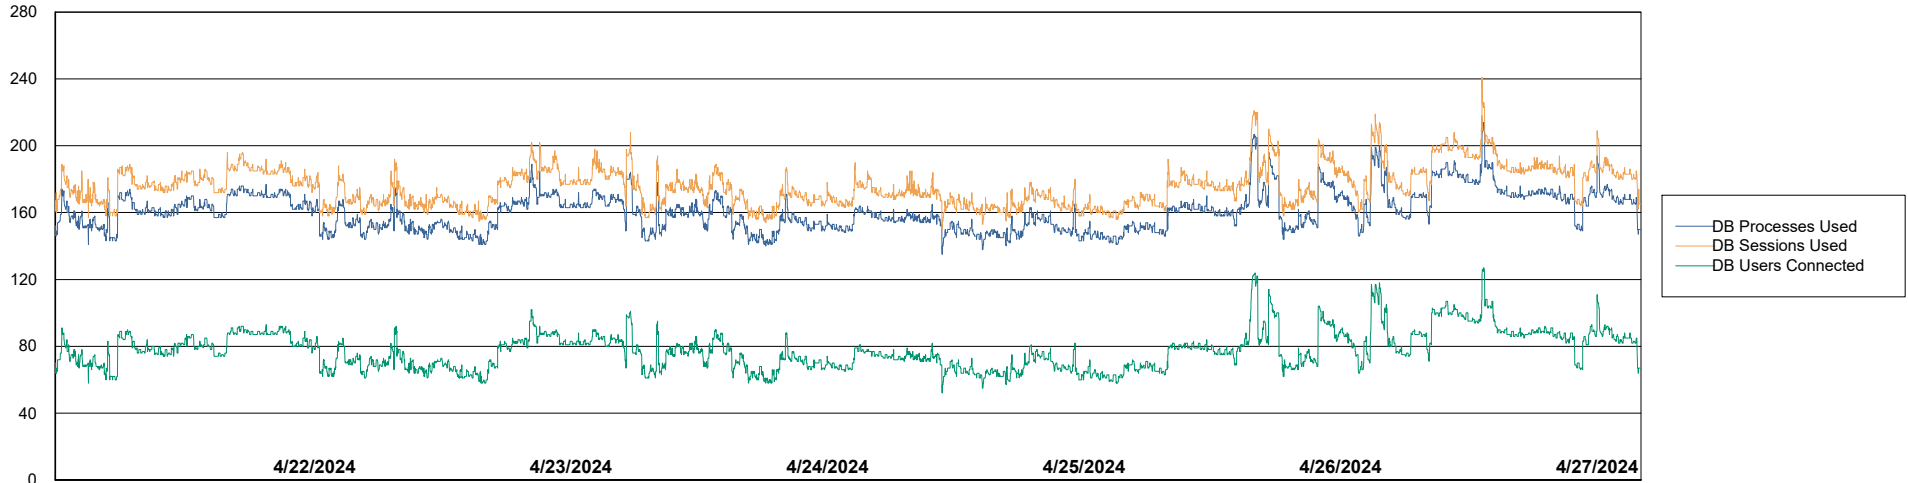

Weekly SLA Customer Report

Customer ELI_Production
Database ID 62

Database Performance ELI_PRD_FRASEQXPRDDB04-BI_ABS1

Weekly SLA Customer Report

Customer ELI_Production
Database ID 62

Database Performance ELI_PRD_FRASINTPRDDB01_ABS1