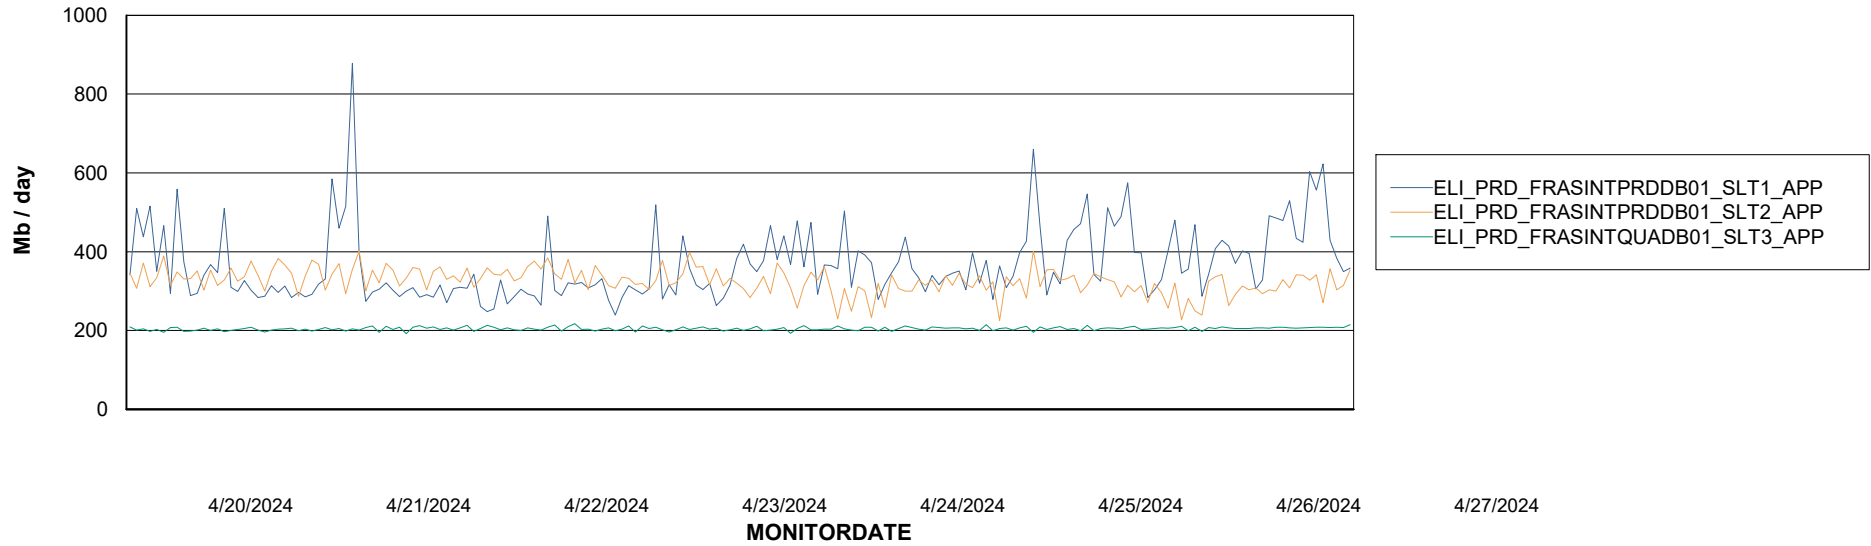

ABSSolute Application Server Services

Avg memory used per ABS Server Service