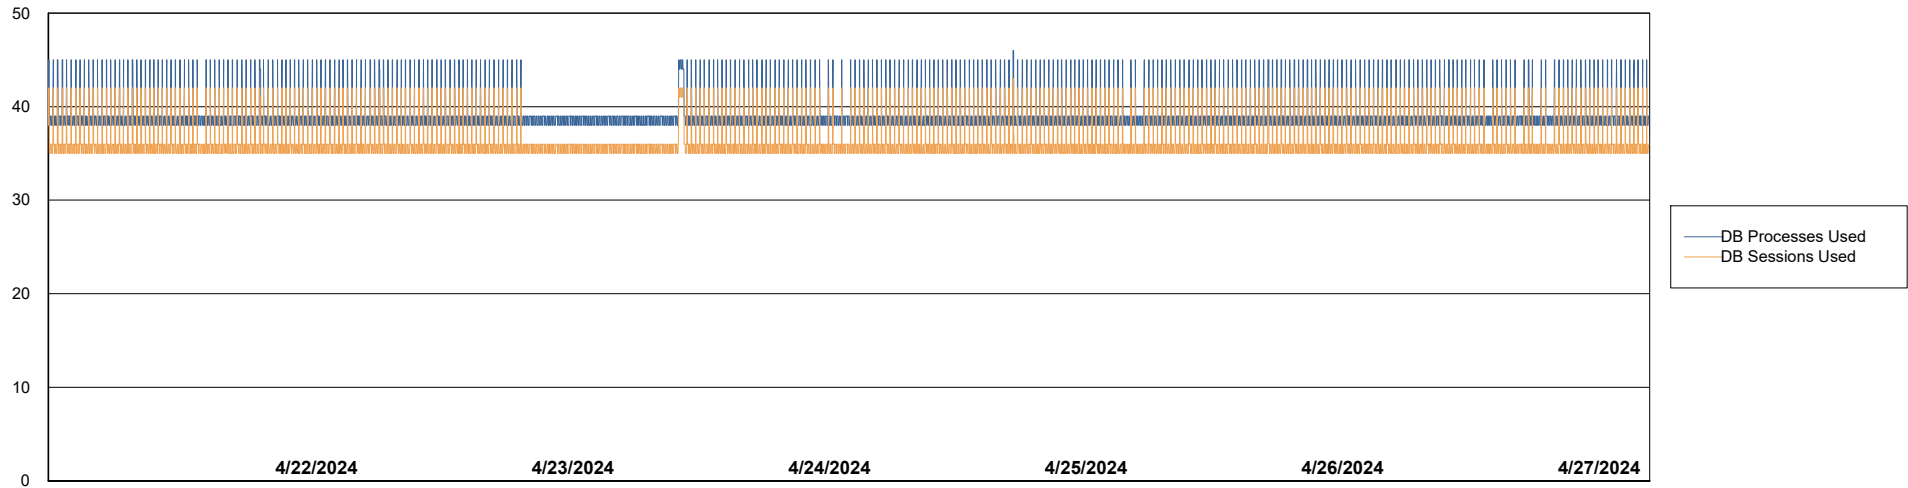

Database Performance ELI_PRD_FRASINTQUADB01_HSBABS1

DB Processes Max 1,000