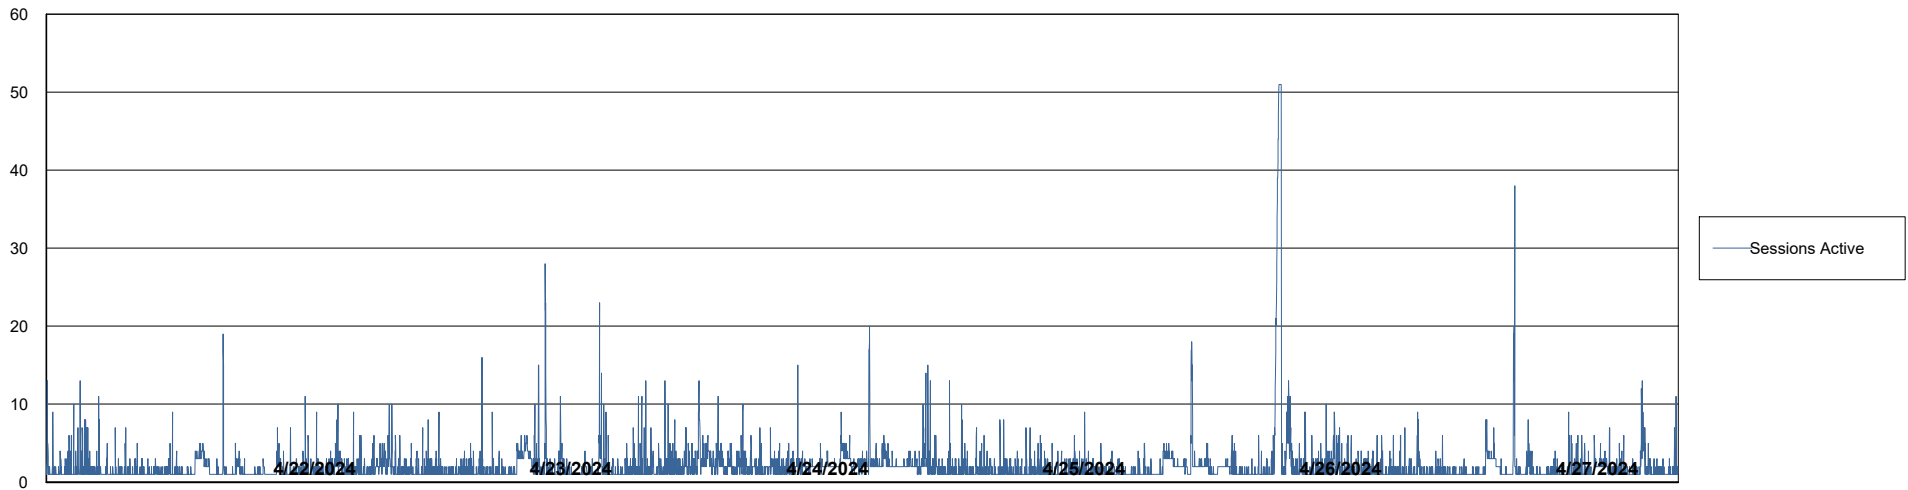

Weekly SLA Customer Report

Customer ELI_Production
Database ID 62

Database Performance ELI_PRD_FRASEQXPRDDB04-BI_ABS1

Weekly SLA Customer Report

Customer ELI_Production
Database ID 62

Database Performance ELI_PRD_FRASINTPRDDB01_ABS1