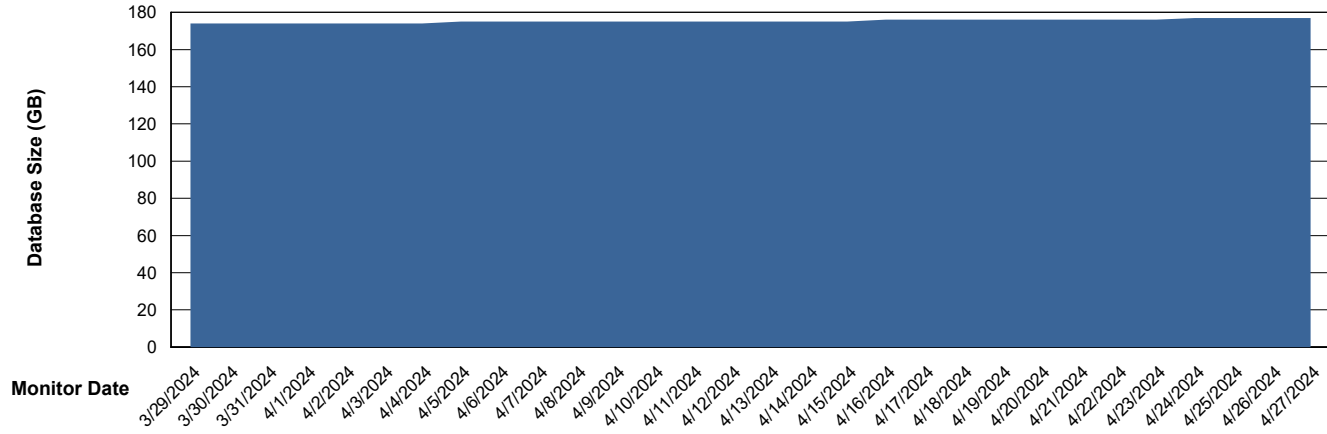

Weekly SLA Customer Report

Customer ELI_Production
Database ID 62

Database Performance ELI_PRD_FRASINTQUADB01_HSBABS1

DB Processes Max 1,000

Weekly SLA Customer Report

Customer ELI_Production
Database ID 62

DATABASE SIZE ELI_PRD_FRASEQXPRDDB04-BI_ABS1

Database growth over last month

DATABASE SIZE ELI_PRD_FRASINTPRDDB01_ABS1

Database growth over last month

Weekly SLA Customer Report

Customer ELI_Production
Database ID 62