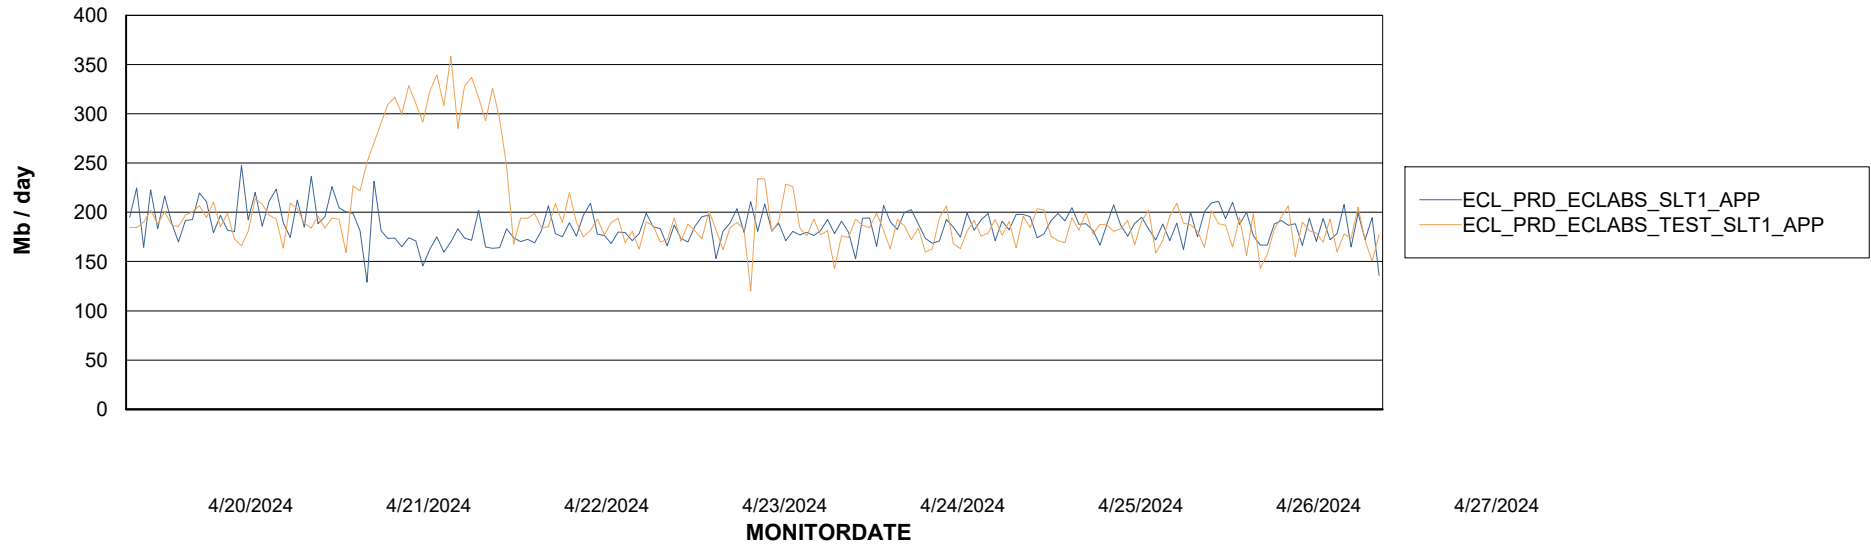

ABSSolute Application Server Services

Avg memory used per ABS Server Service