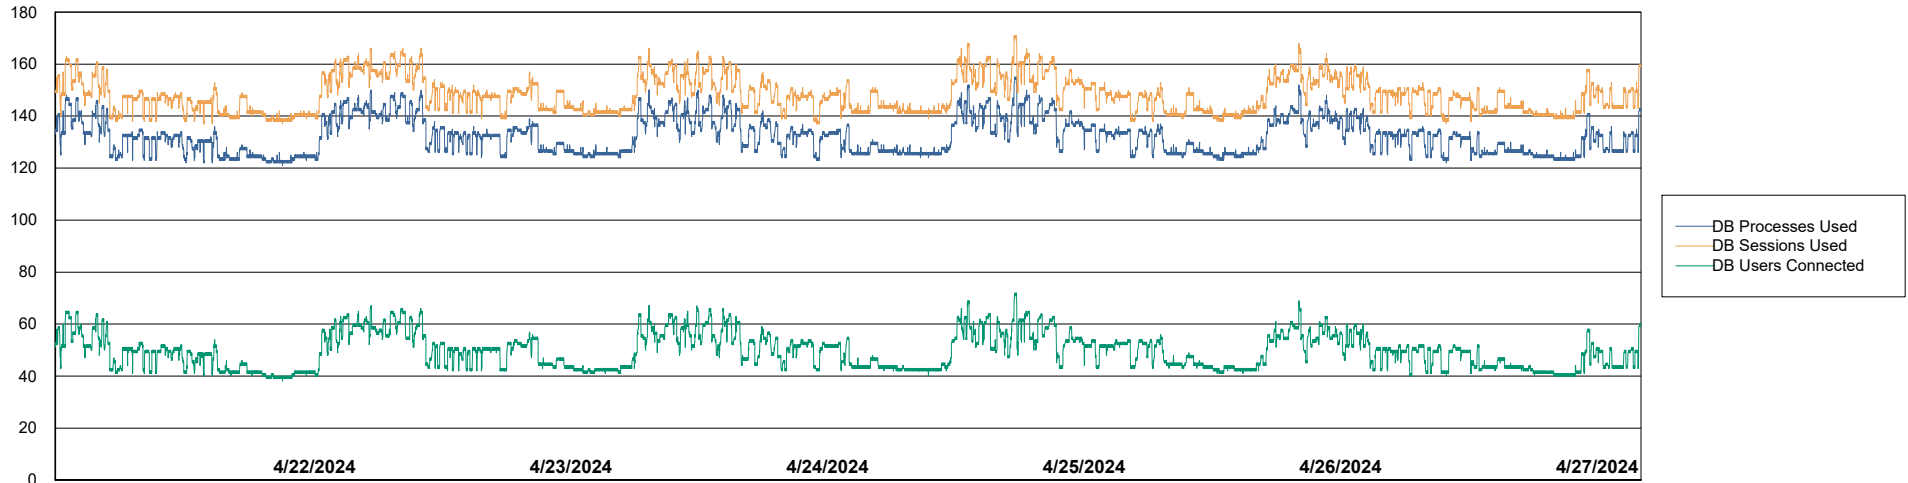

Weekly SLA Customer Report

Customer ECL_Production
Database ID 156

Harddisk Usage ECL_PRD_ECLABS-WEB

	Free disk space on C: (%)	Total disk space on C: (Gb)	Used disk space on C: (Gb)
4/27/2024	43	99	56
4/26/2024	44	99	56
4/25/2024	44	99	56
4/24/2024	44	99	55
4/23/2024	44	99	55
4/22/2024	45	99	55
4/21/2024	45	99	55

Weekly SLA Customer Report

Customer ECL_Production
Database ID 156

Database Performance ECL_PRD_ECLABS_ABS1

Weekly SLA Customer Report

Customer ECL_Production
Database ID 156

Database Performance ECL_PRD_ECLABS-TEST_HSBABS1