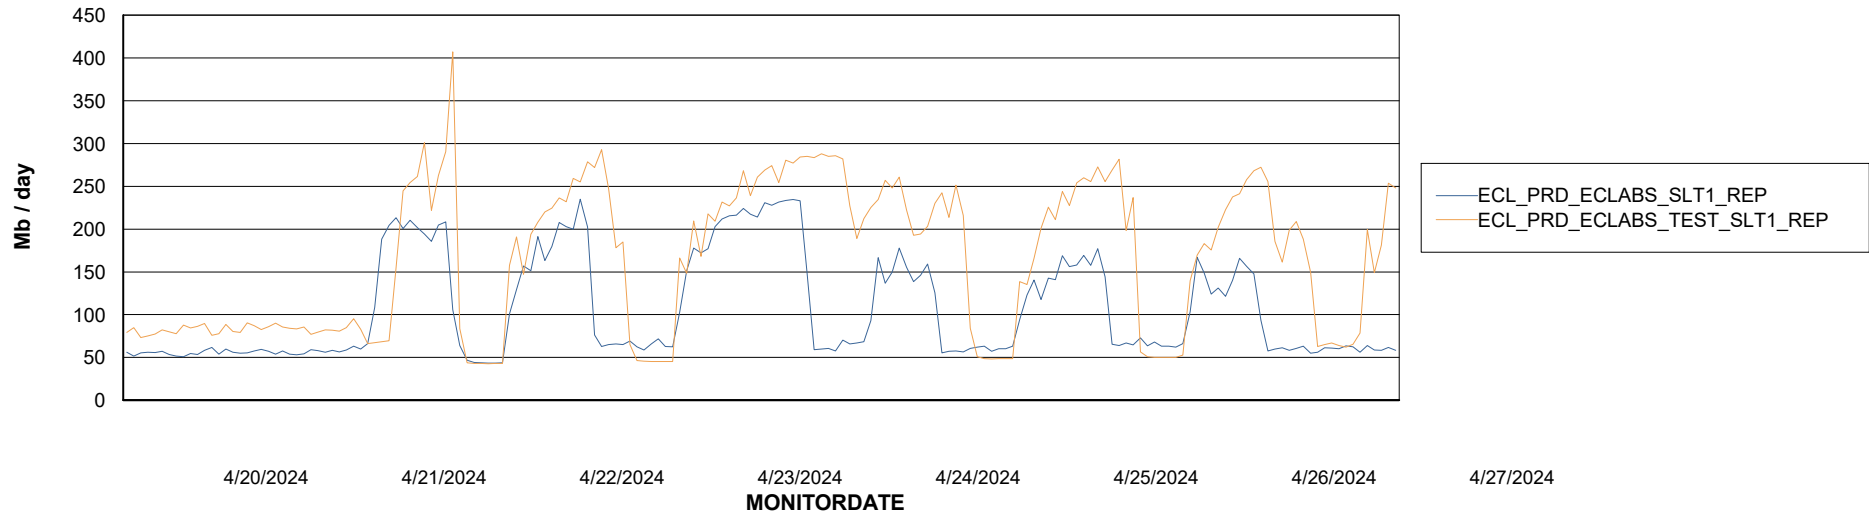

Avg memory used per ABS Server Service

Avg users per day per ABS server

Weekly SLA Customer Report

Customer ECL_Production
Database ID 156

ABSSolute Application ReportServer Services

Avg memory used per ReportServer Service

Weekly SLA Customer Report

Customer ECL_Production
Database ID 156

ABSSolute Web Component Services

Avg memory used per ABS Web component

Weekly SLA Customer Report

Customer ECL_Production
Database ID 156

Disaster per ABS component