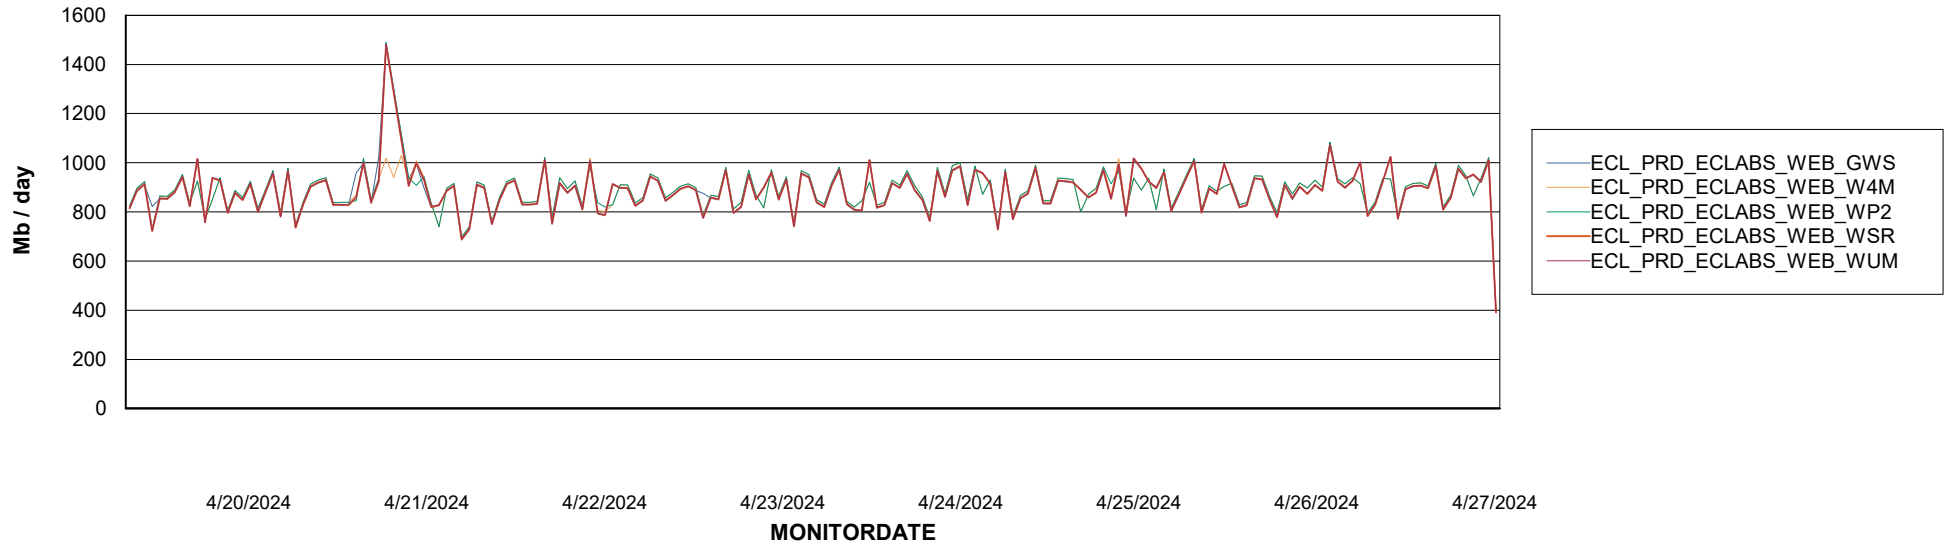

ABSSolute Web Component Services

Avg memory used per ABS Web component