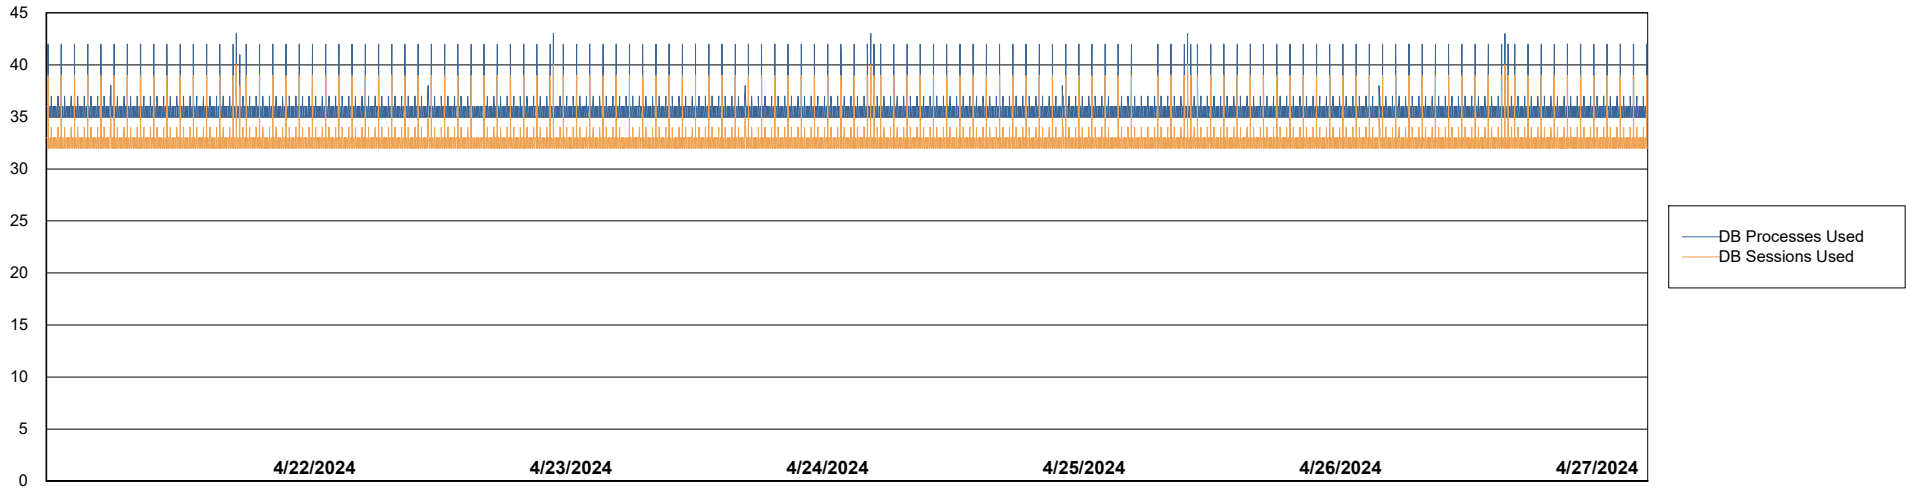

Weekly SLA Customer Report

Customer ECL_Production
Database ID 156

Database Performance ECL_PRD_ECLABS_ABS1

Weekly SLA Customer Report

Customer ECL_Production
Database ID 156

Database Performance ECL_PRD_ECLABS-TEST_HSBABS1

DB Processes Max 1,000

Weekly SLA Customer Report

Customer ECL_Production
 Database ID 156

DATABASE SIZE ECL_PRD_ECLABS_ABS1

Database growth over last month

Database Tablespace ECL_PRD_ECLABS_ABS1

Date	Tablespace Name	Filesize (Gb)	Usedsize (Gb)	Percentage free
4/27/2024	ABSDATA	81	59	28
	INDX	10	7	34
4/26/2024	ABSDATA	81	59	28
	INDX	10	7	34
4/25/2024	ABSDATA	81	59	28
	INDX	10	7	34
4/24/2024	ABSDATA	81	59	28
	INDX	10	7	34
4/23/2024	ABSDATA	81	58	28
	INDX	10	7	34
4/22/2024	ABSDATA	81	58	28
	INDX	10	7	34
4/21/2024	ABSDATA	81	58	28
	INDX	10	7	34