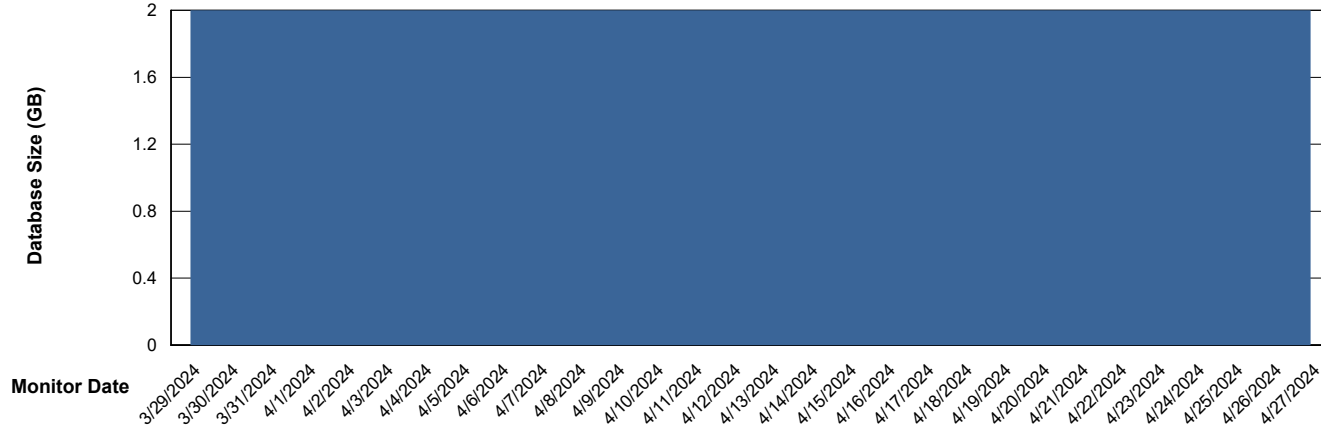

DATABASE SIZE DFD_PRD_S-S-ABSBI-V_ABS1

Database growth over last month