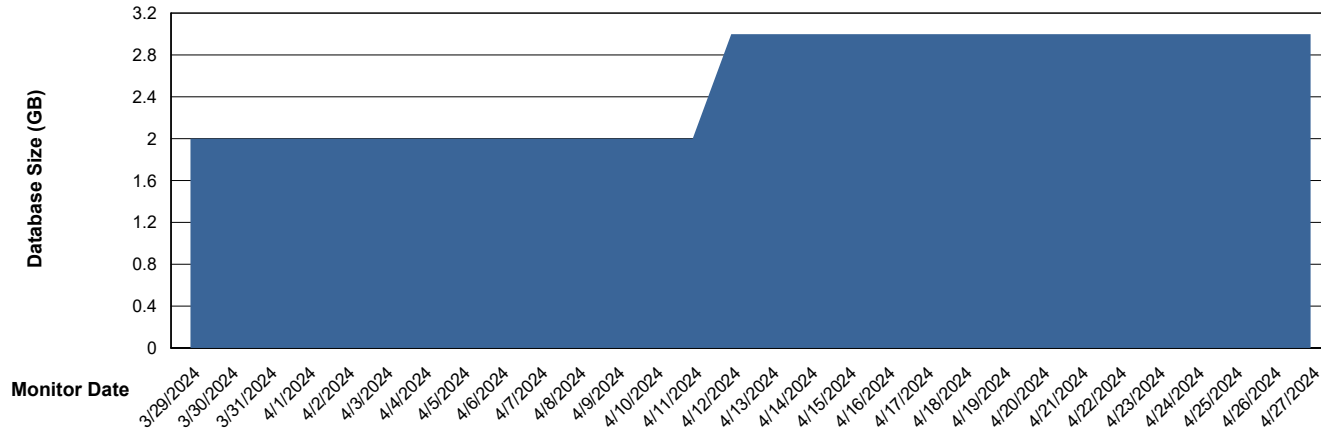

DATABASE SIZE DFD_PRD_S-S-ORACLE01-F_ABS1

Database growth over last month