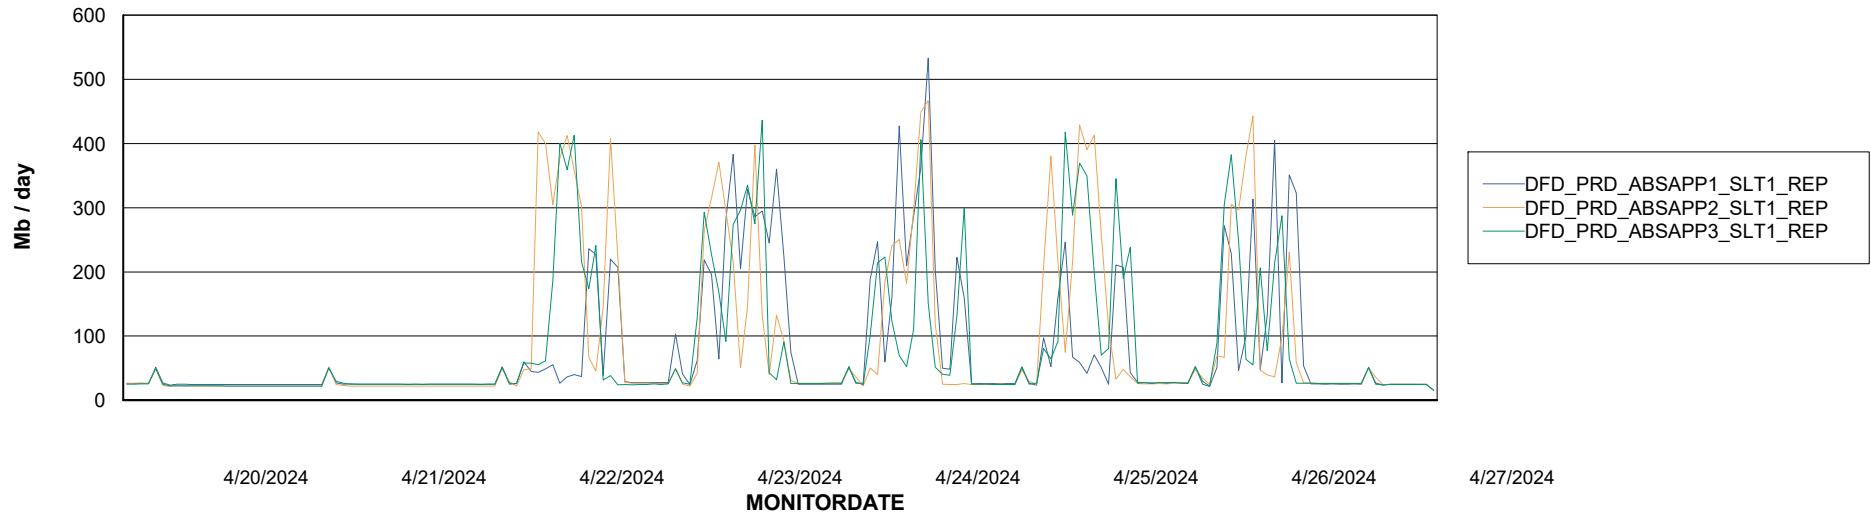

ABSSolute Application ReportServer Services

Avg memory used per ReportServer Service