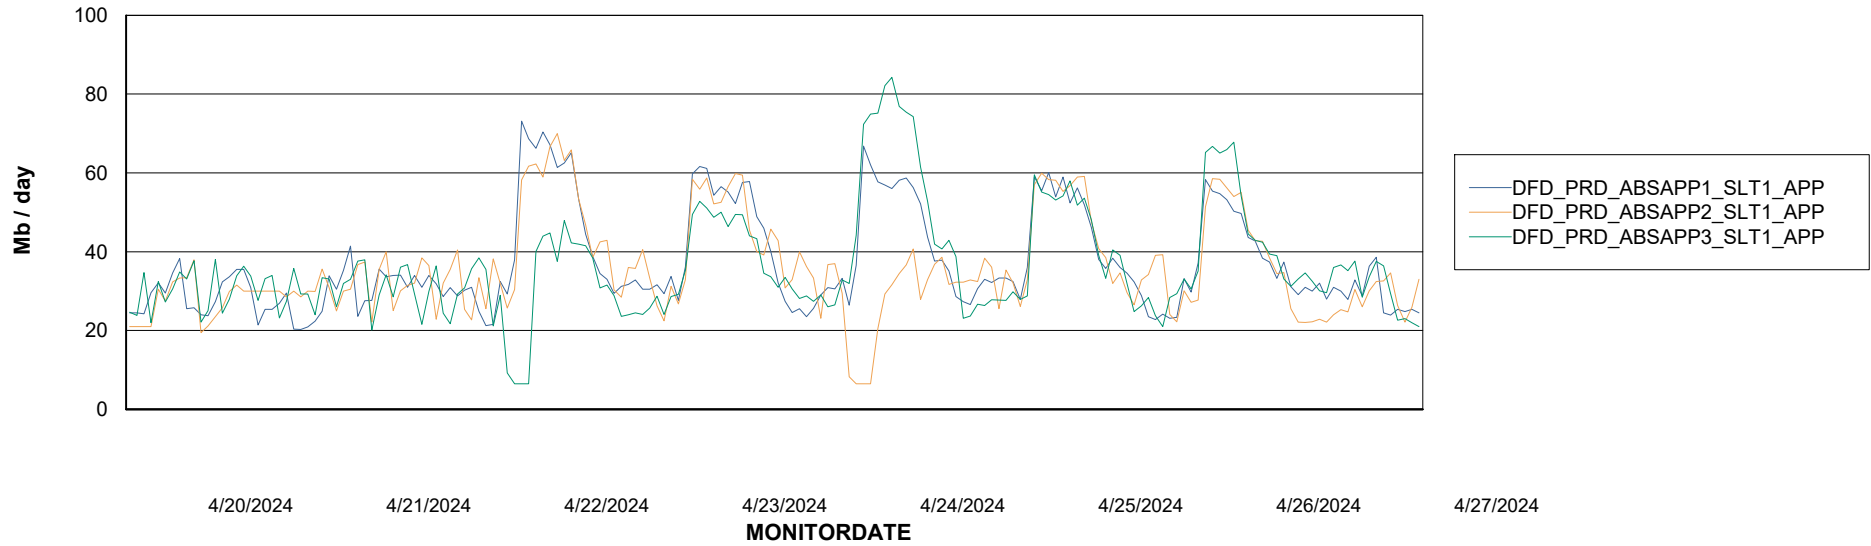

ABSSolute Application Server Services

Avg memory used per ABS Server Service