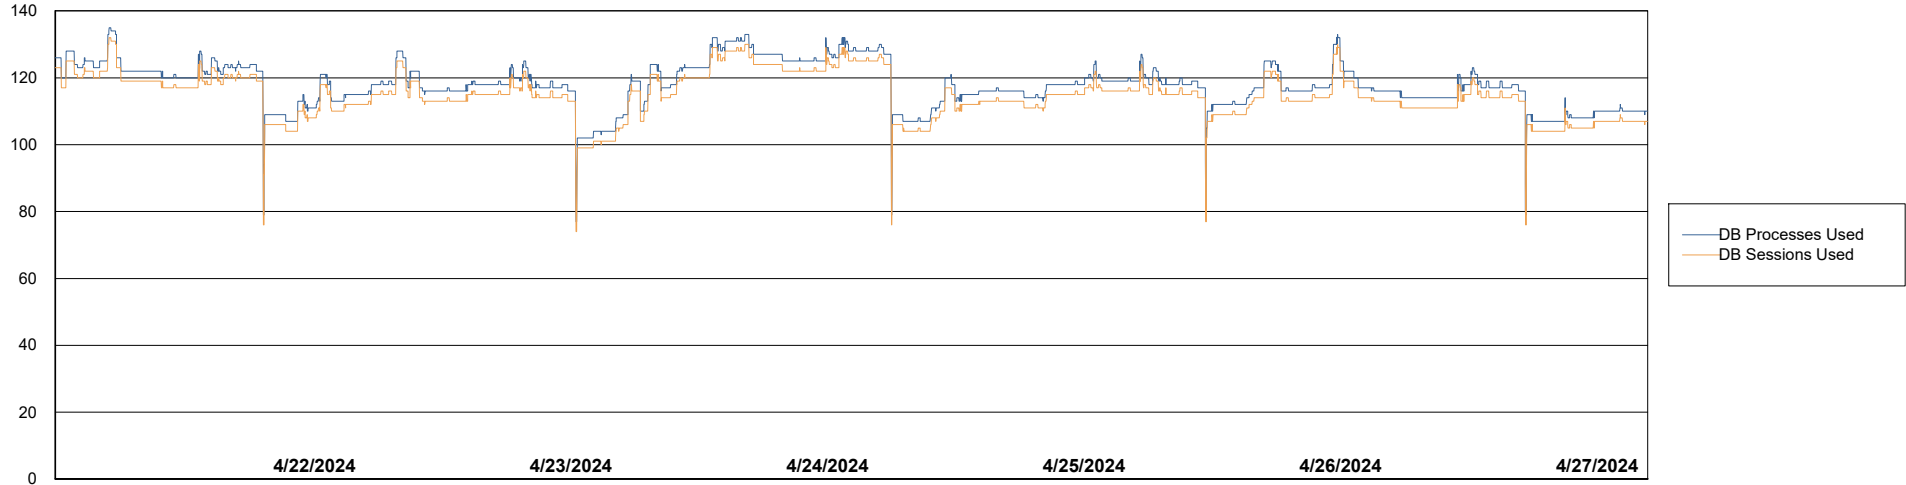

Database Performance DFD_PRD_S-S-ORACLE01-F_ABS1

DB Processes Max 600
DB Sessions Max 4