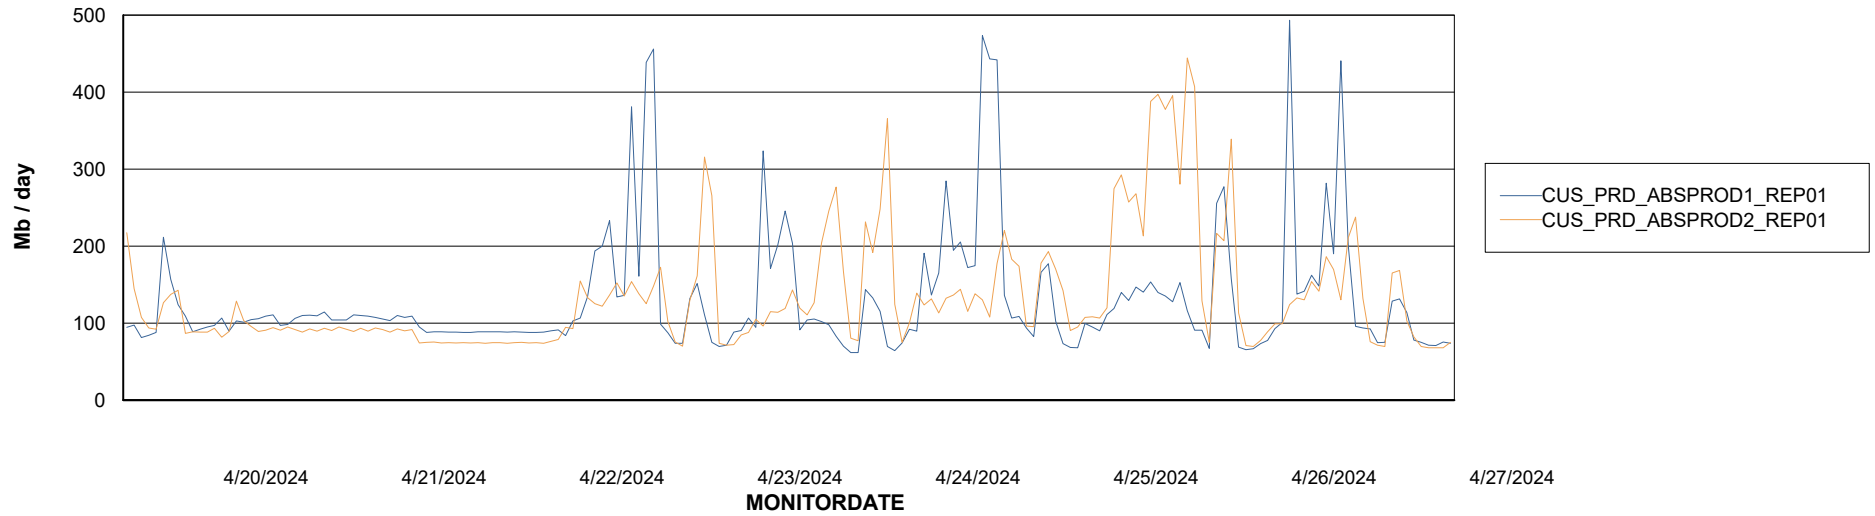

ABSSolute Application ReportServer Services

Avg memory used per ReportServer Service