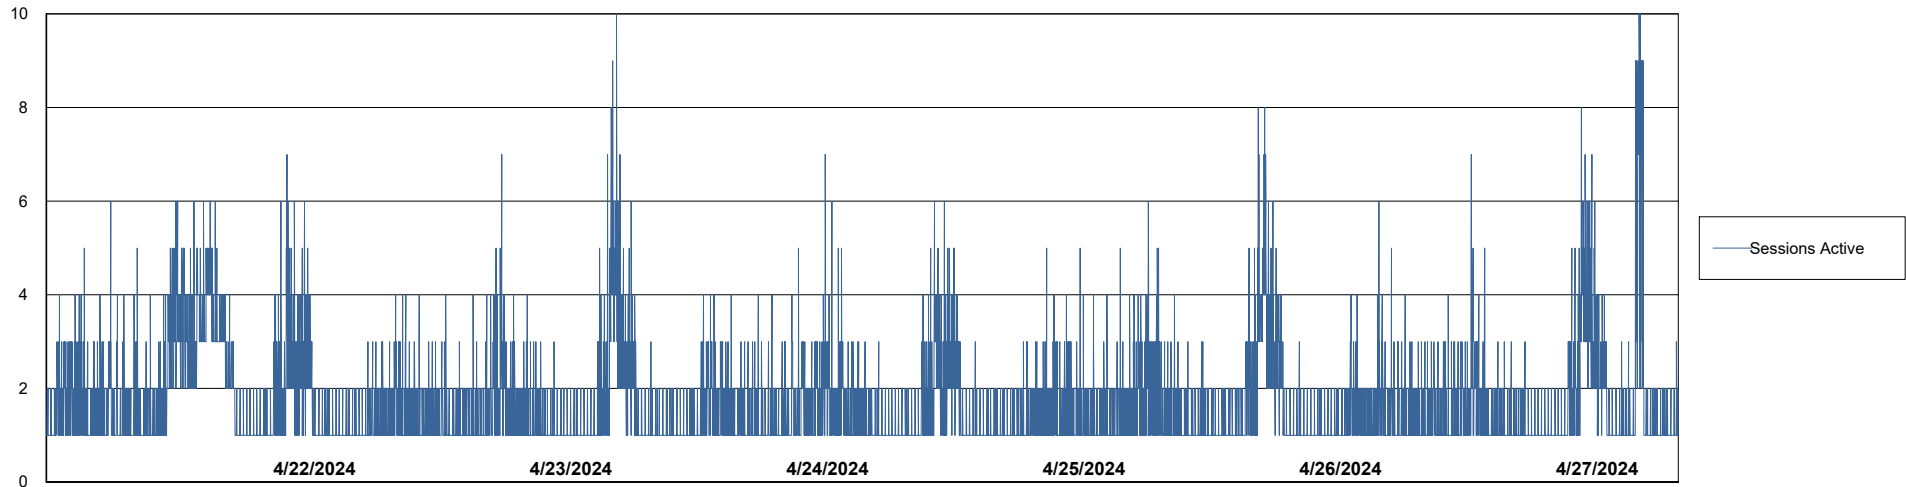

Weekly SLA Customer Report

Customer CUS_Production (24/7)
Database ID 131

Harddisk Usage CUS_PRD_ABSWEBPROD

	Free disk space on C: (%)	Total disk space on C: (Gb)	Used disk space on C: (Gb)
4/27/2024	89	199	21
4/26/2024	89	199	22
4/25/2024	89	199	21
4/24/2024	89	199	21
4/23/2024	89	199	21
4/22/2024	89	199	21
4/21/2024	89	199	21

Weekly SLA Customer Report

Customer CUS_Production (24/7)
Database ID 131

Database Performance CUS_PRD_ABSDB1_ABS1

Weekly SLA Customer Report

Customer CUS_Production (24/7)
Database ID 131

Database Performance CUS_PRD_ABSDB2_HSBABS1