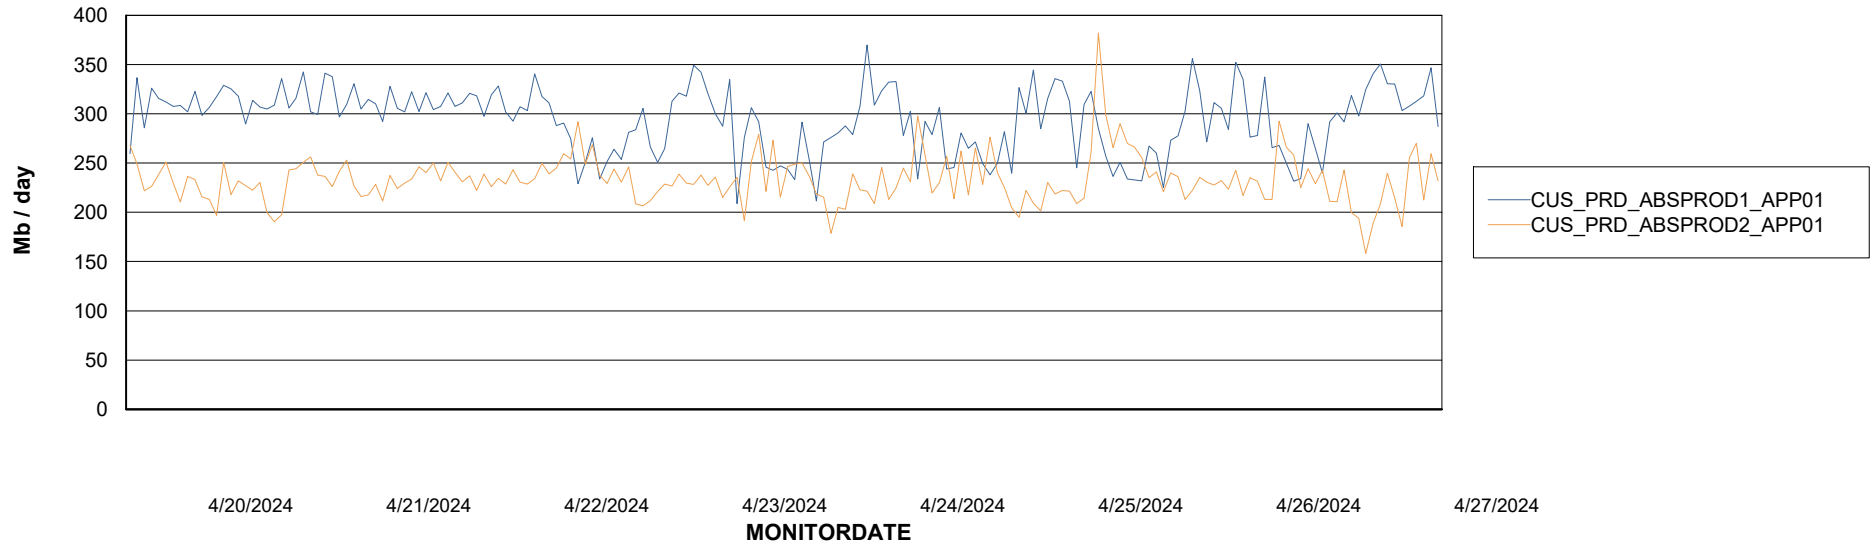

ABSSolute Application Server Services

Avg memory used per ABS Server Service