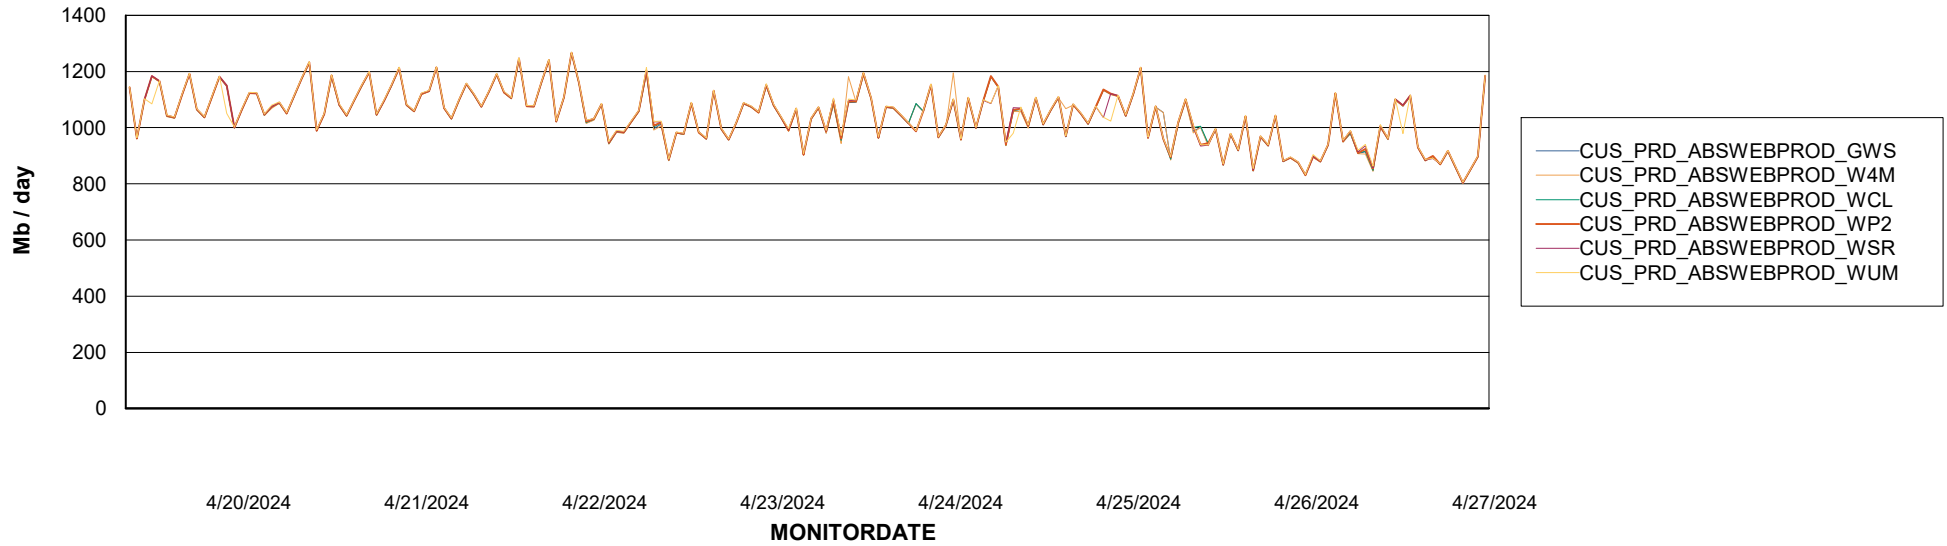

Avg memory used per ReportServer Service

Weekly SLA Customer Report

Customer CUS_Production (24/7)
Database ID 131

ABSSolute Web Component Services

Avg memory used per ABS Web component

Weekly SLA Customer Report