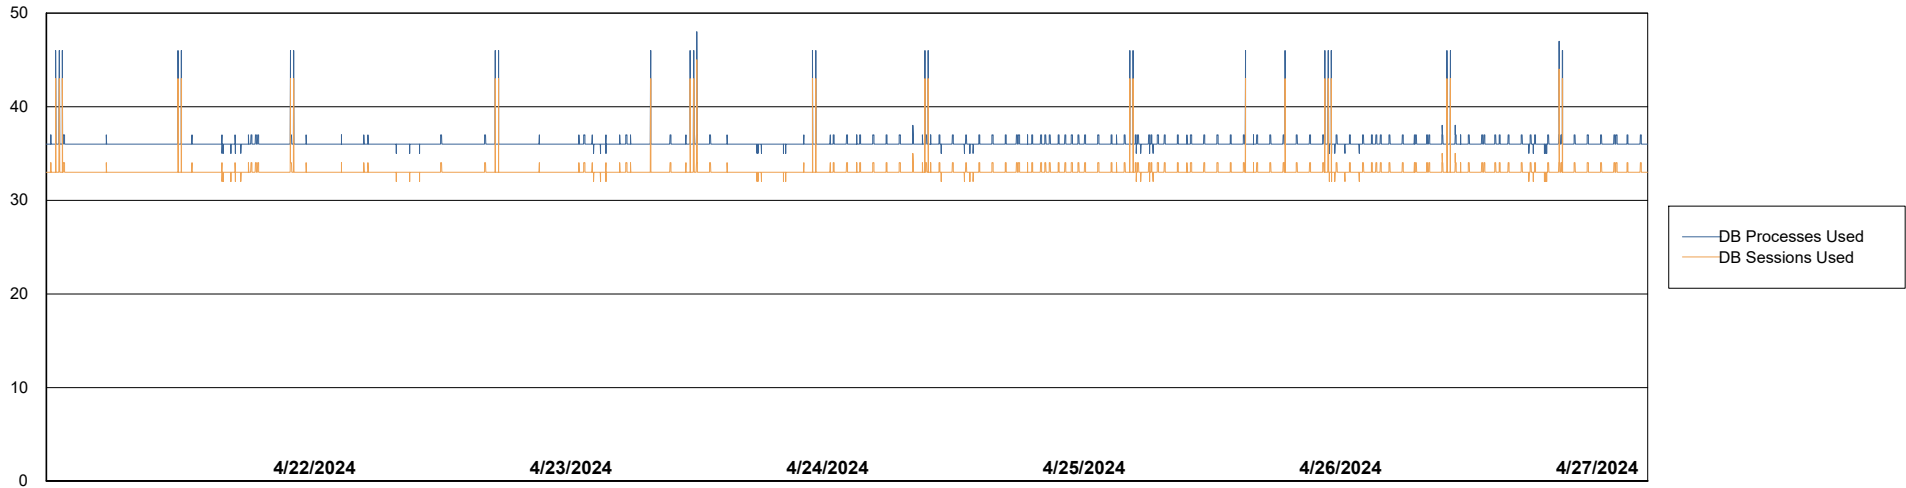

Database Performance CUS_PRD_ABSDB2_HSBABS1

DB Processes Max 1,000