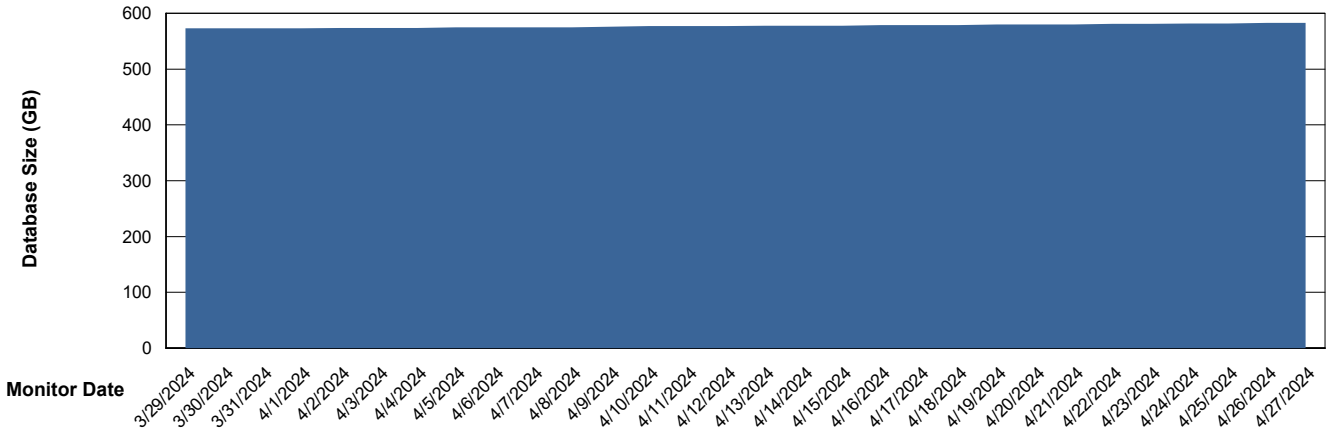

DB Processes Max 1,000

Weekly SLA Customer Report

Customer CUS_Production (24/7)
 Database ID 131

DATABASE SIZE CUS_PRD_ABSDB1_ABS1

Database growth over last month

Database Tablespace CUS_PRD_ABSDB1_ABS1

Date	Tablespace Name	Filesize (Gb)	Usedsize (Gb)	Percentage free
4/27/2024	ABSDATA	262	219	16
	INDX	413	349	16
4/26/2024	ABSDATA	262	219	16
	INDX	413	349	16
4/25/2024	ABSDATA	262	219	17
	INDX	413	348	16
4/24/2024	ABSDATA	262	218	17
	INDX	413	348	16
4/23/2024	ABSDATA	262	218	17
	INDX	413	347	16
4/22/2024	ABSDATA	262	218	17
	INDX	413	347	16
4/21/2024	ABSDATA	262	218	17
	INDX	413	347	16

Weekly SLA Customer Report

Customer CUS_Production (24/7)
Database ID 131

Standby Database Health CUS_Production (24/7)

Recovery lag for last 7 days

Weekly SLA Customer Report

Customer CUS_Production (24/7)
Database ID 131