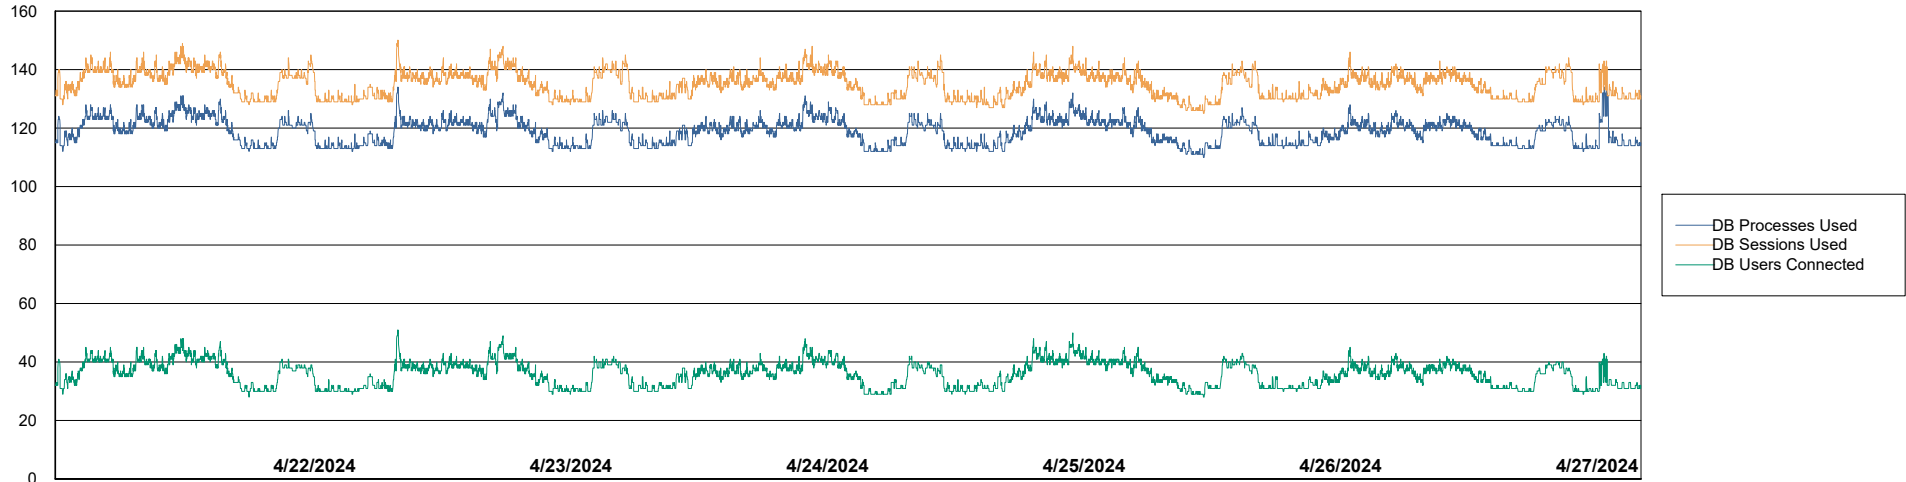

Database Performance CUS_PRD_ABSDB1_ABS1