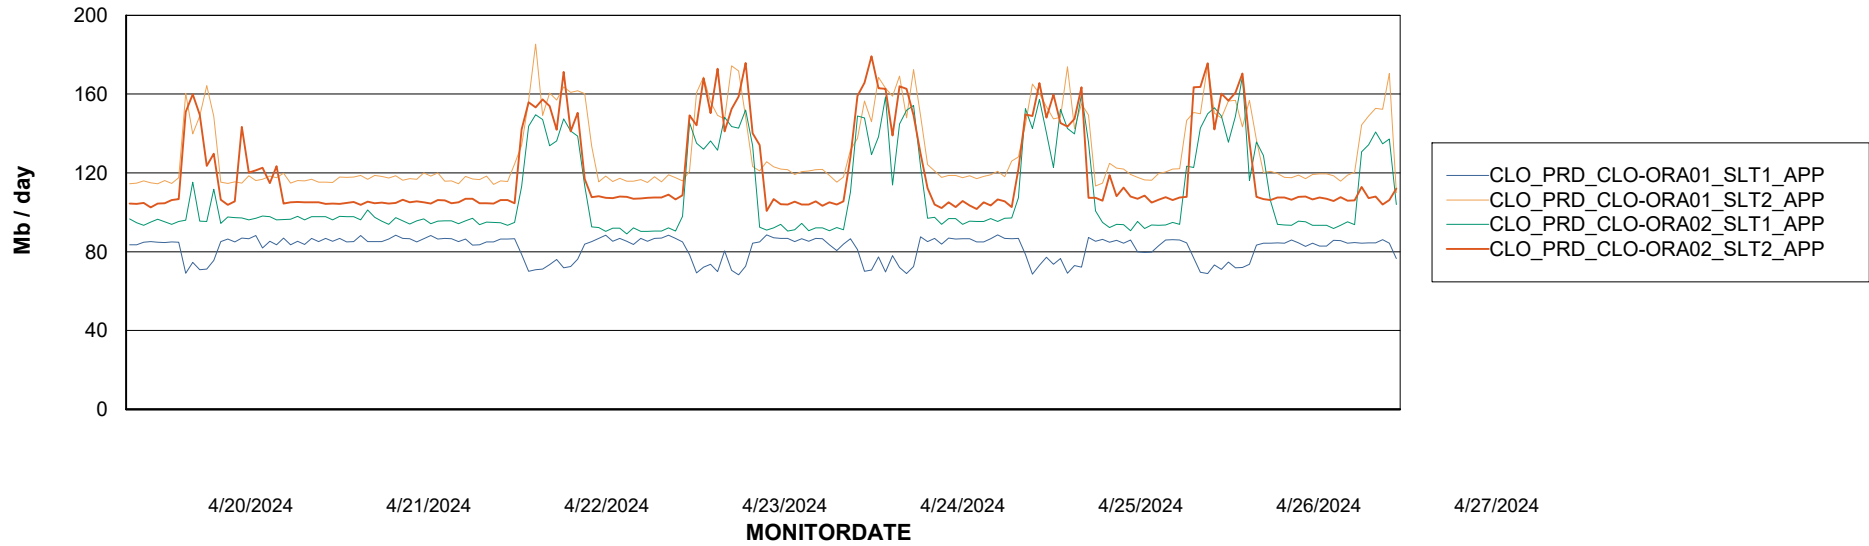

ABSSolute Application Server Services

Avg memory used per ABS Server Service