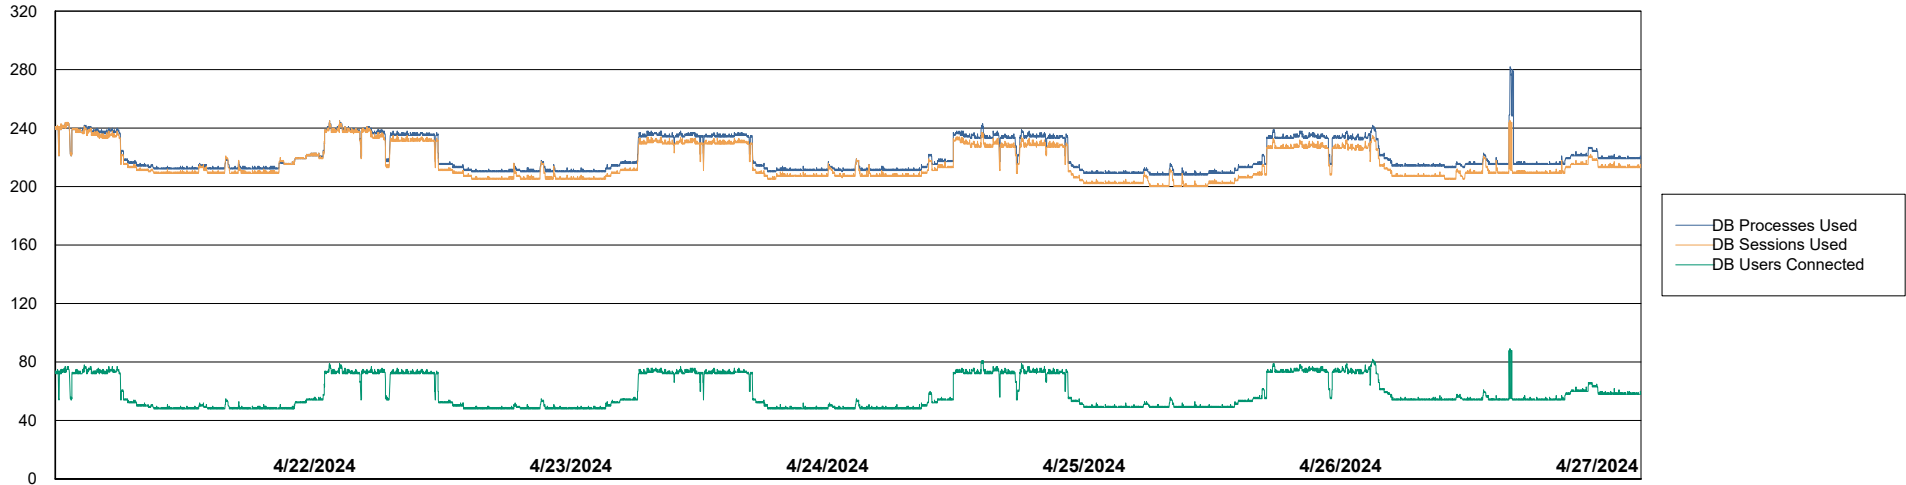

Database Performance CLO_PRD_CLO-ORA01_ABS1