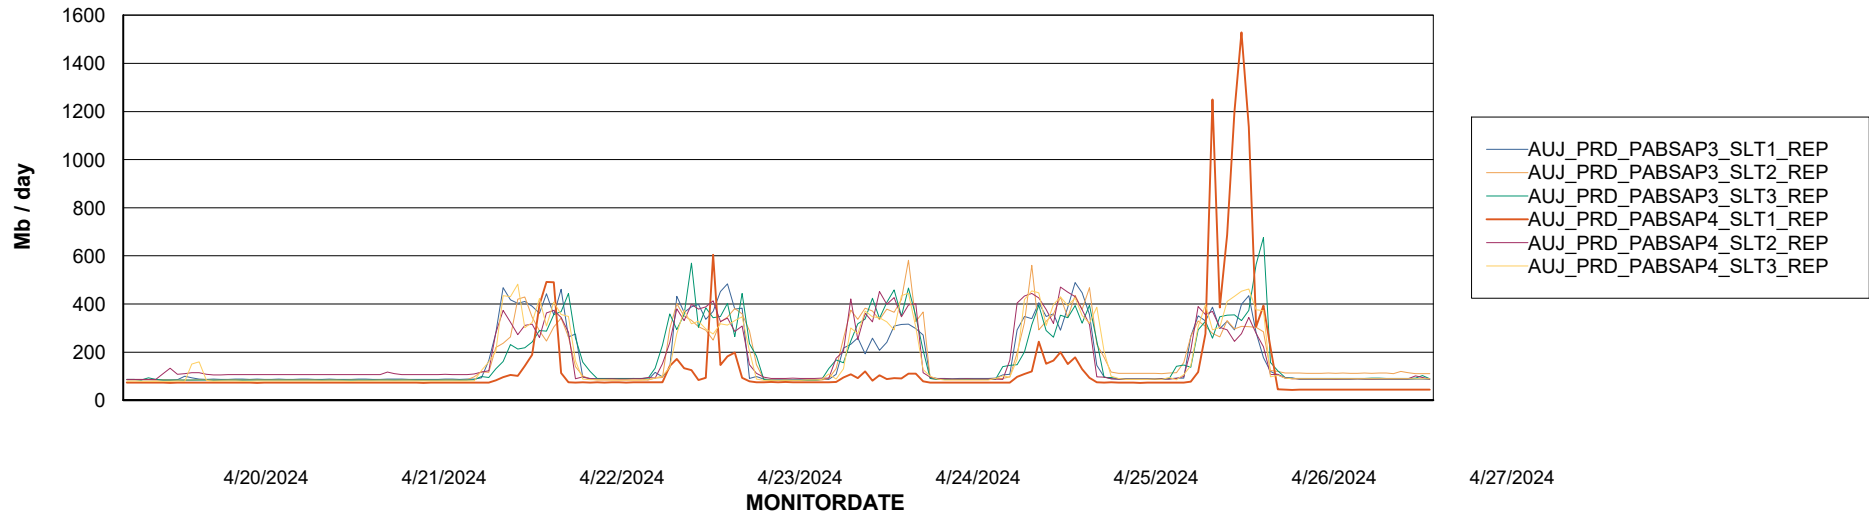

ABSSolute Application ReportServer Services

Avg memory used per ReportServer Service