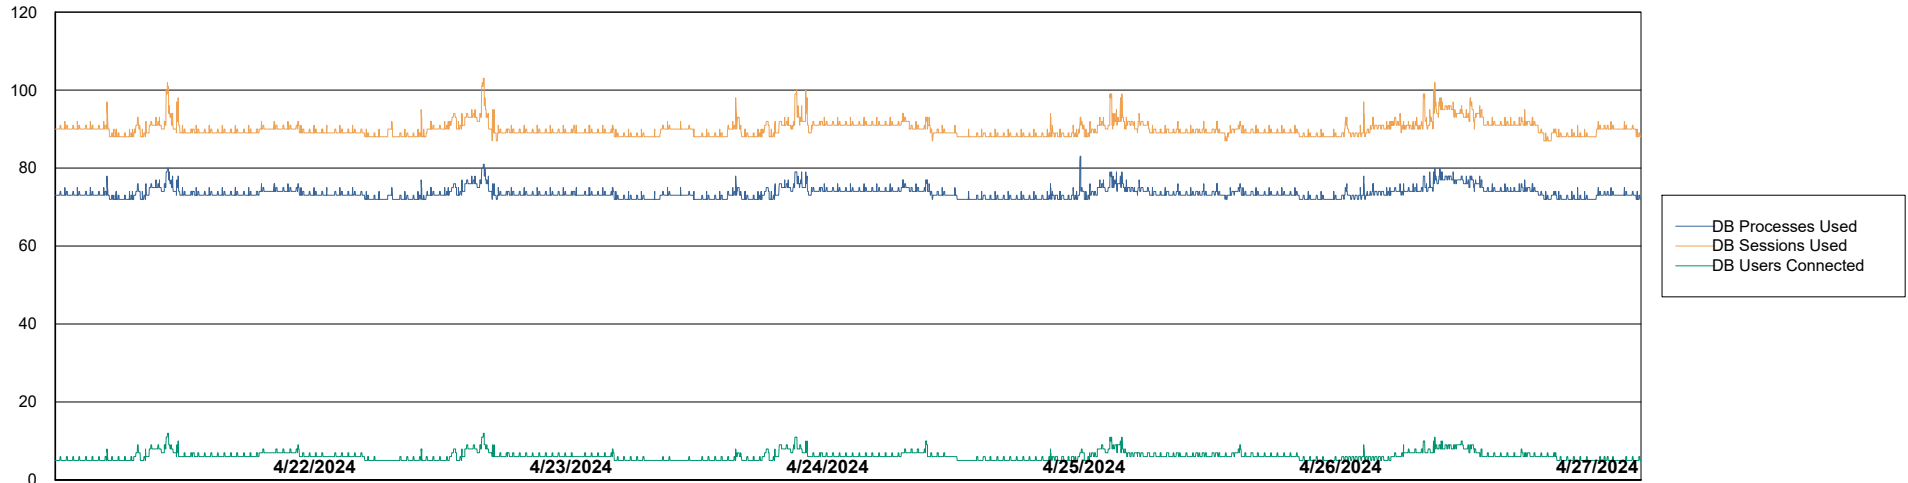

Database Performance AUJ_BI2_DB