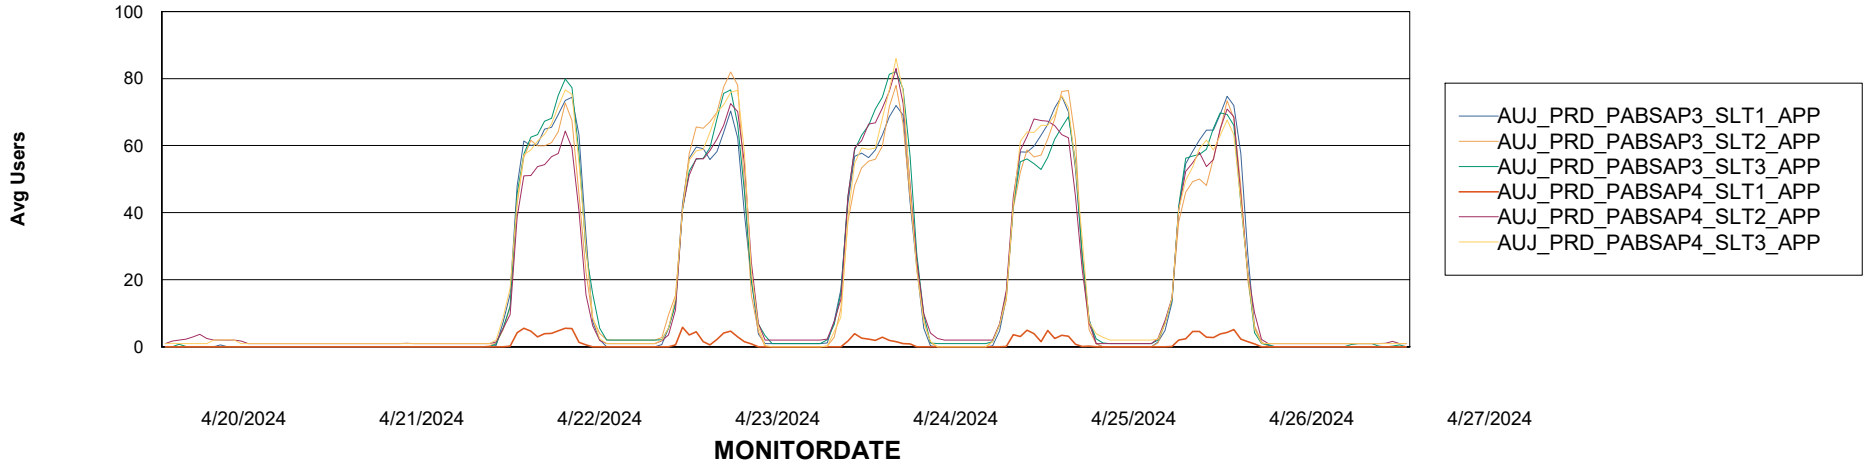

Avg users per day per ABS server