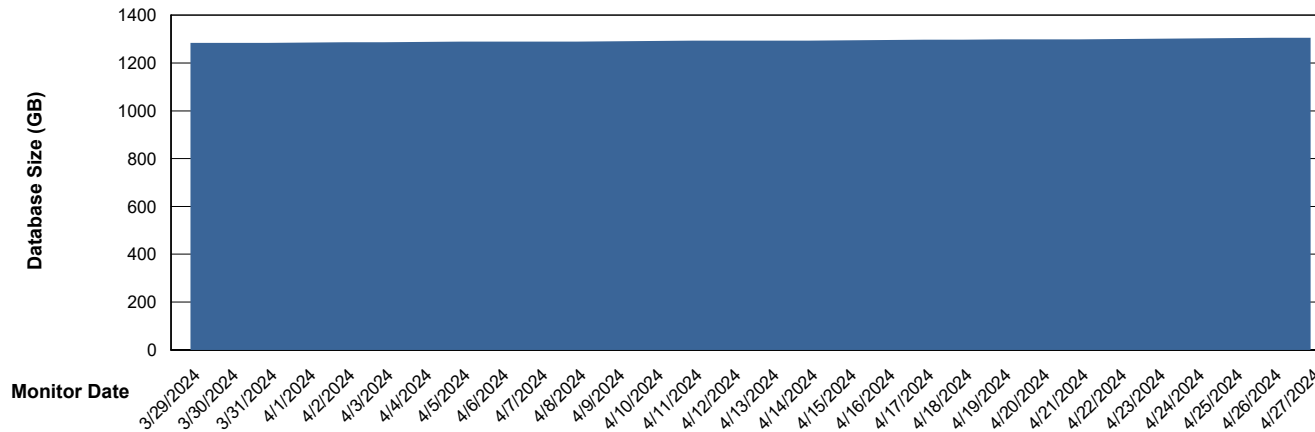

DATABASE SIZE AUJ_DB2_Primary

Database growth over last month