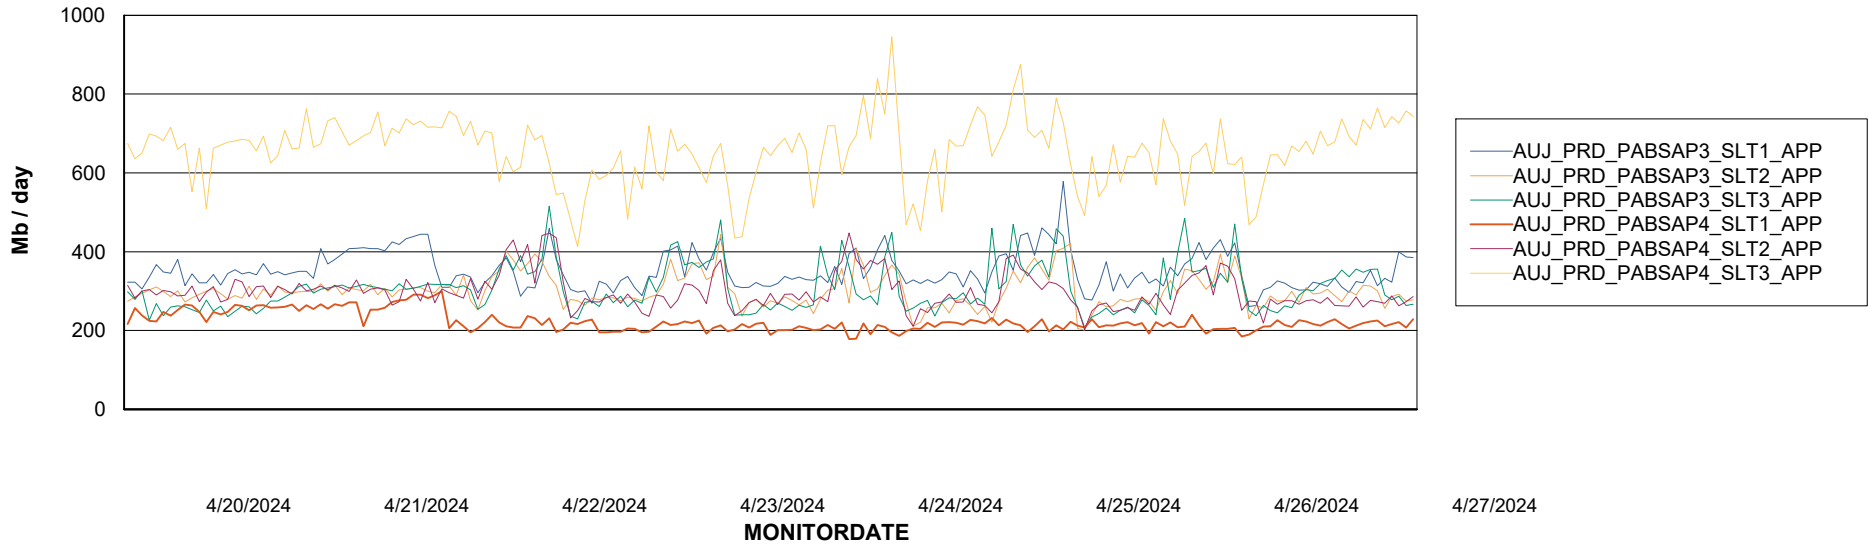

ABSSolute Application Server Services

Avg memory used per ABS Server Service