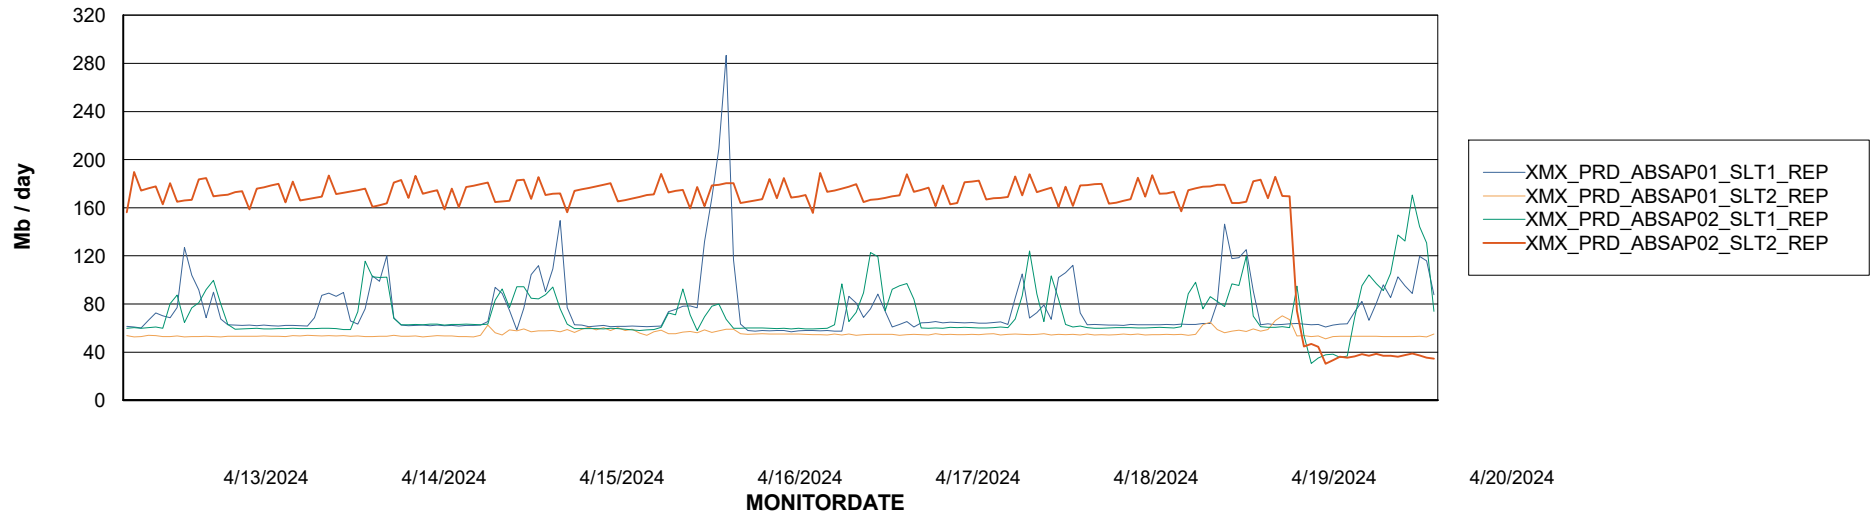

ABSSolute Application ReportServer Services

Avg memory used per ReportServer Service