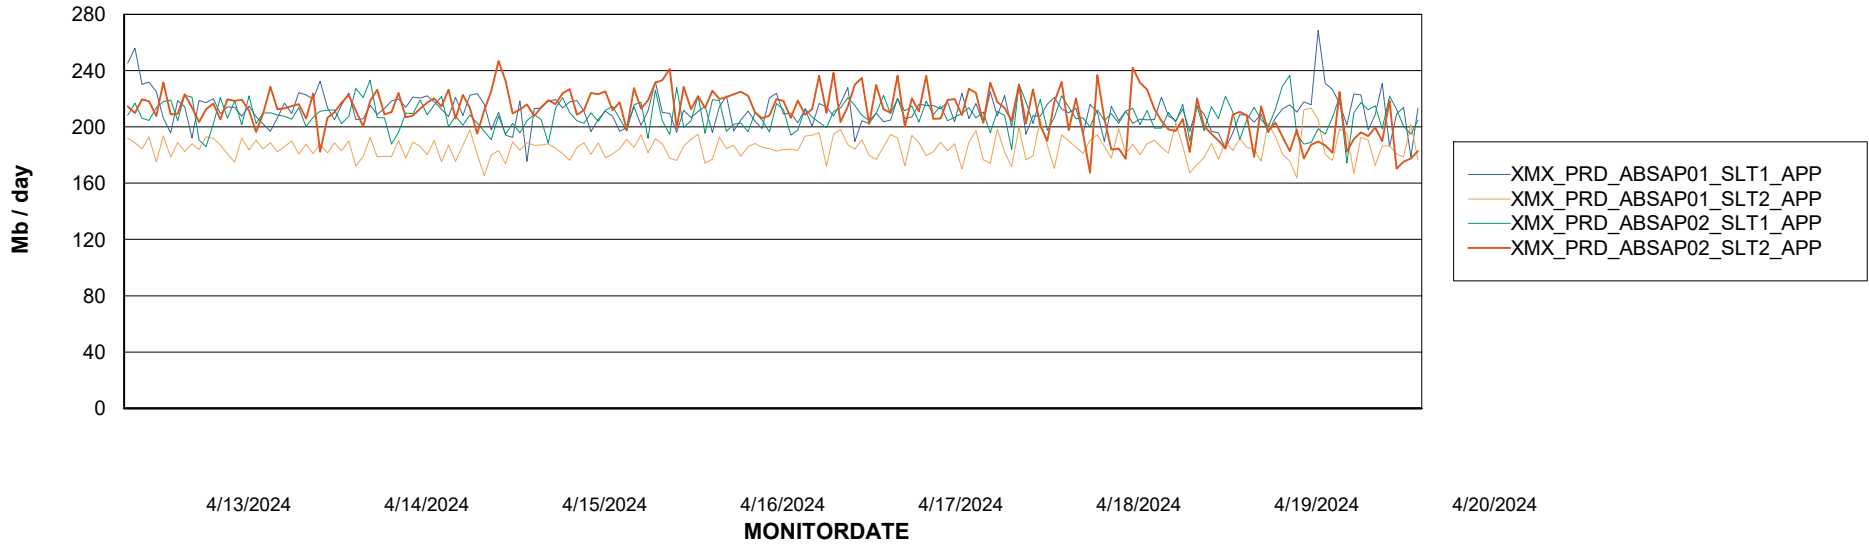

ABSSolute Application Server Services

Avg memory used per ABS Server Service