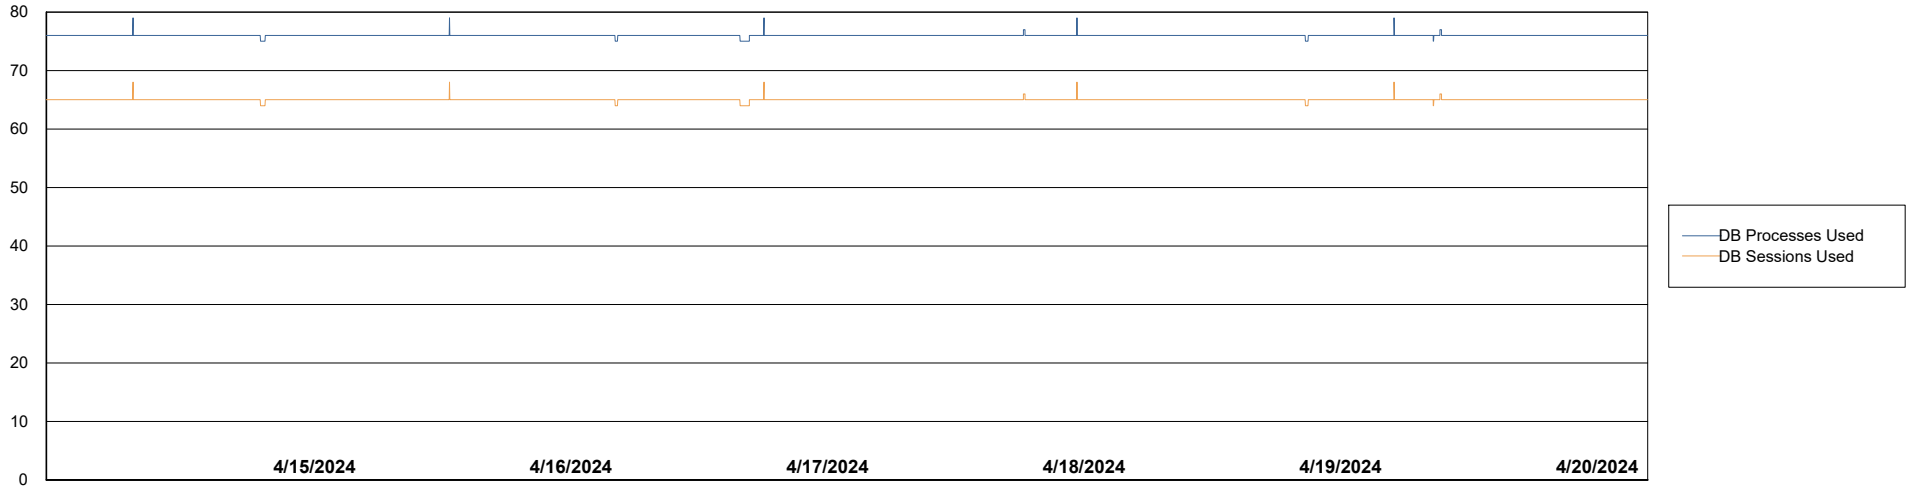

Database Performance XMX_PROD_ABSDB02_SBDB_HSBABS1

DB Processes Max 0
DB Processes Max 1,000
DB Processes Max 4