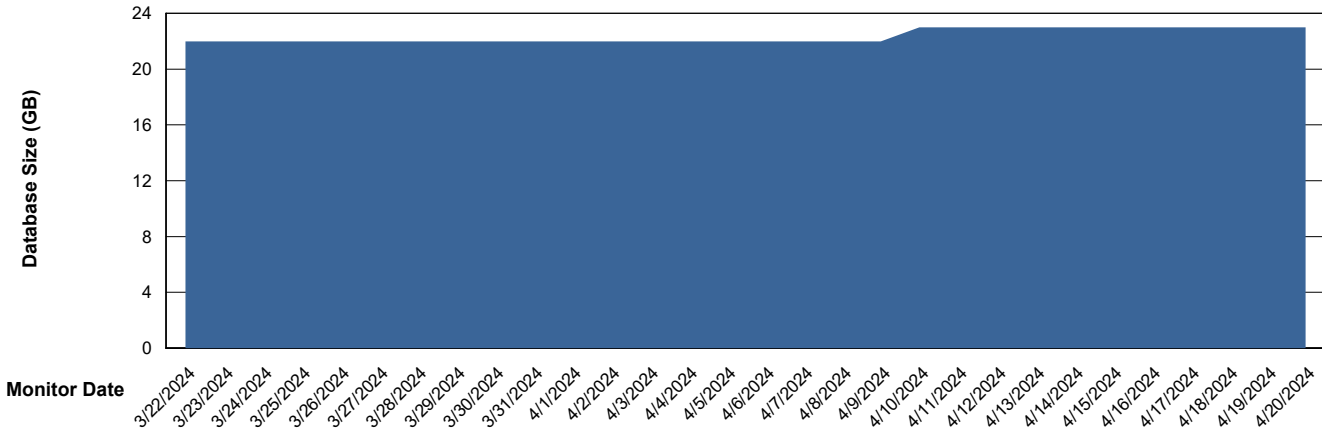

DB Processes Max 0
DB Processes Max 1,000
DB Processes Max 4

Weekly SLA Customer Report

Customer XMX Production (24/7)
 Database ID 146

DATABASE SIZE XMX_PROD_ABSDB01_PRDB_ABS1

Database growth over last month

Database Tablespace XMX_PROD_ABSDB01_PRDB_ABS1

Date	Tablespace Name	Filesize (Gb)	Usedsize (Gb)	Percentage free
4/20/2024	ABSDATA	10	7	31
	INDX	8	0	100
4/19/2024	ABSDATA	10	7	31
	INDX	8	0	100
4/18/2024	ABSDATA	10	7	32
	INDX	8	0	100
4/17/2024	ABSDATA	10	7	32
	INDX	8	0	100
4/16/2024	ABSDATA	8	7	16
	INDX	8	0	100
4/15/2024	ABSDATA	8	7	16
	INDX	8	0	100
4/14/2024	ABSDATA	8	7	17
	INDX	8	0	100