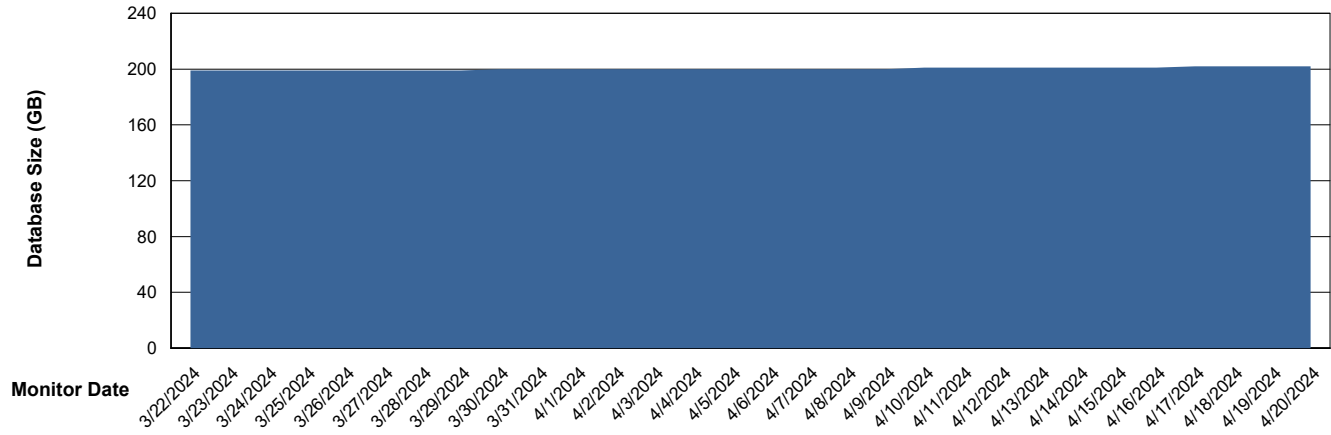

DATABASE SIZE VOS_PRD_ABSBI-2018_ABS1

Database growth over last month