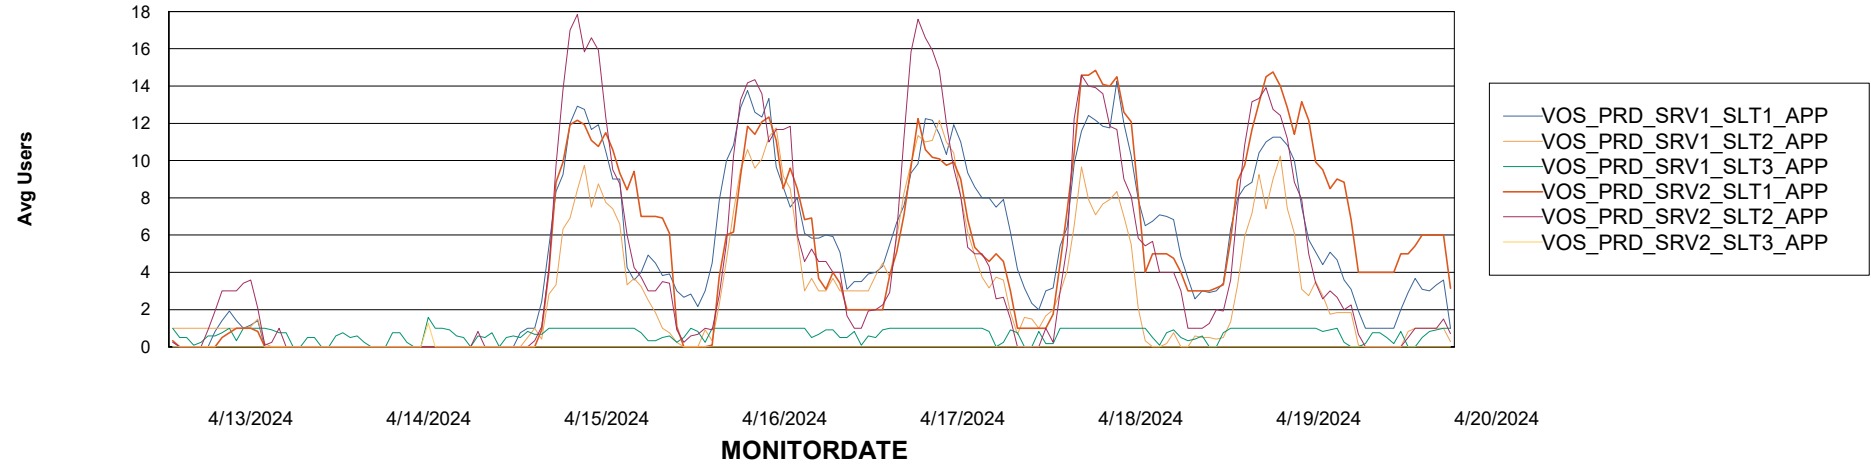

Avg users per day per ABS server