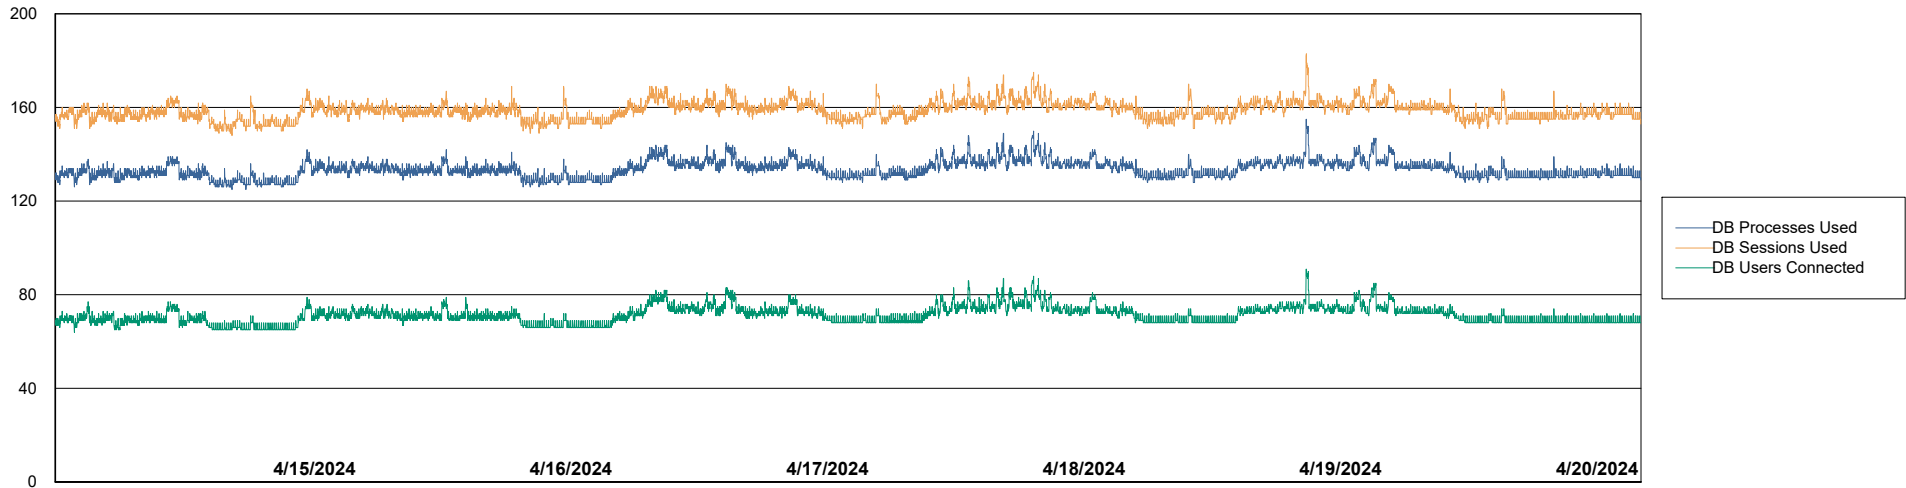

Weekly SLA Customer Report

Customer VOS_Production
Database ID 143

Database Performance VOS_PRD_ABSBI-2018_ABS1

Weekly SLA Customer Report

Customer VOS_Production
Database ID 143

Database Performance VOS_PRD_ABSORA1-2022_ABS1