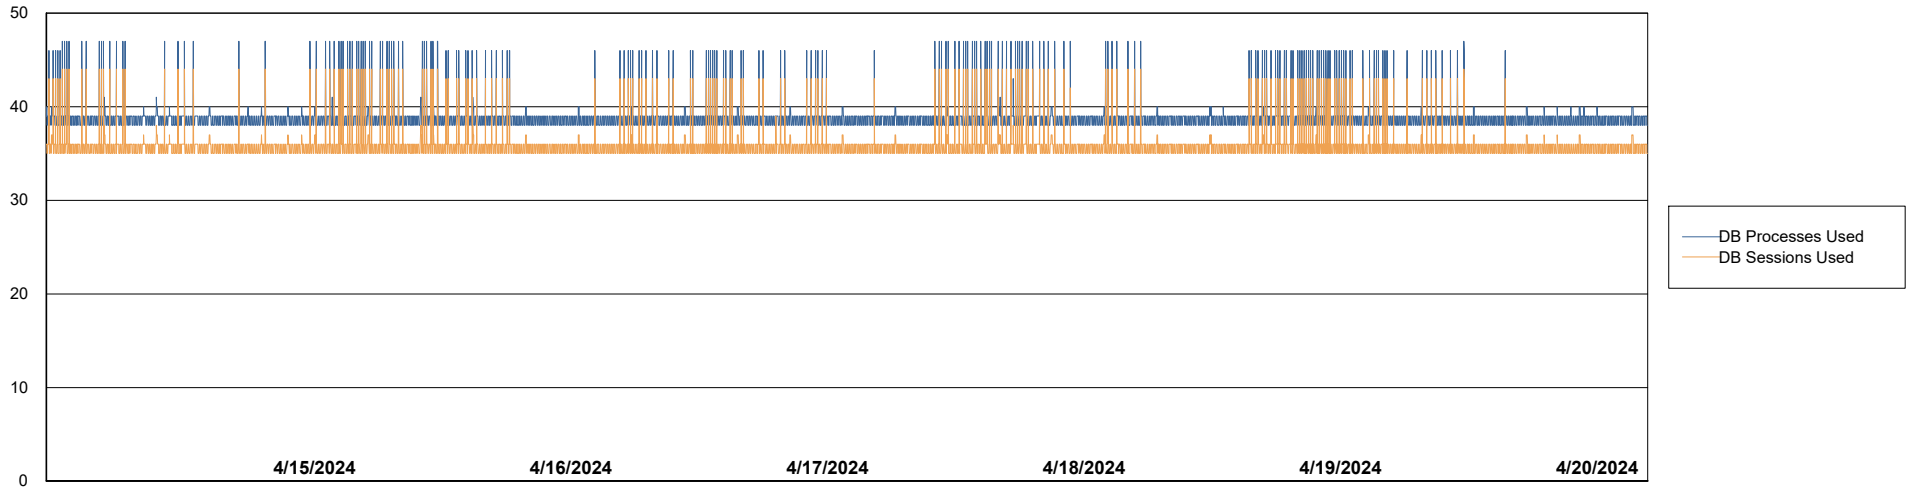

Database Performance VOS_PRD_ABSORA2-2022_HSBABS1

DB Processes Max 1,000