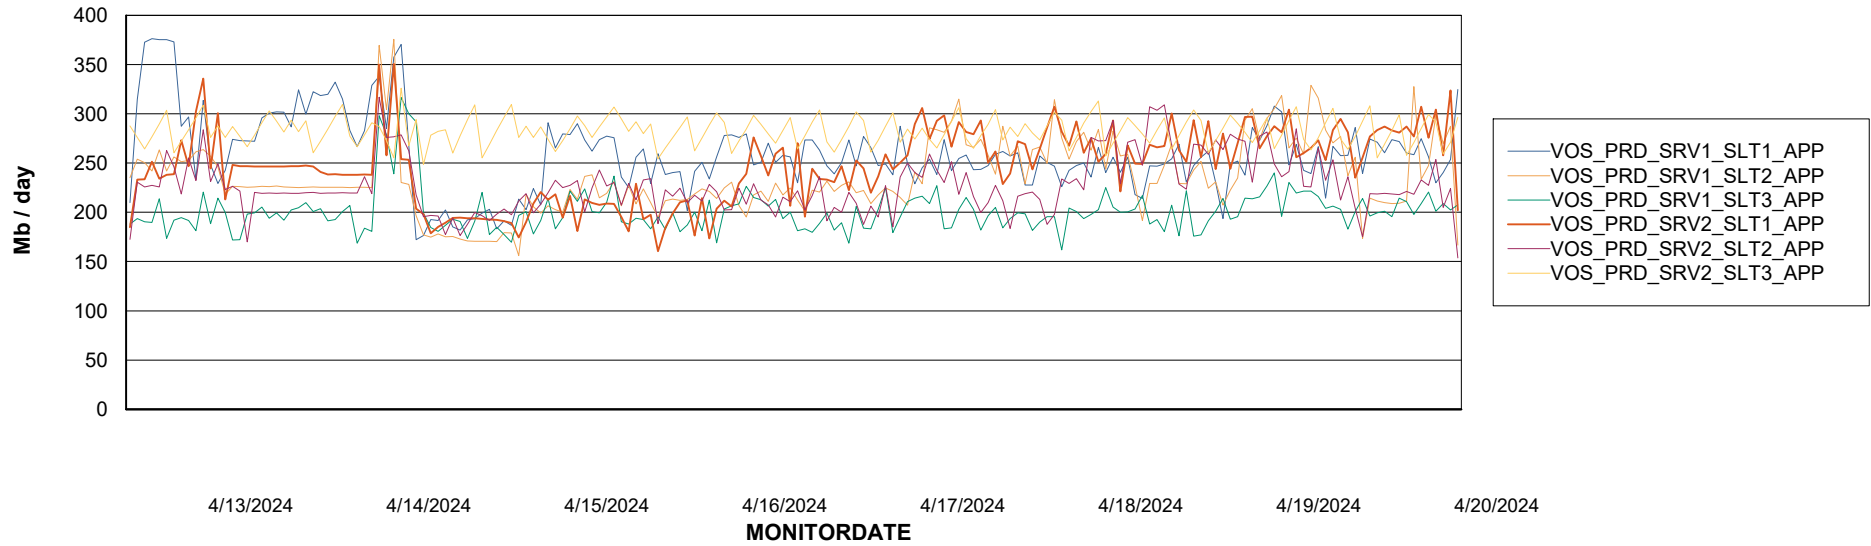

ABSSolute Application Server Services

Avg memory used per ABS Server Service