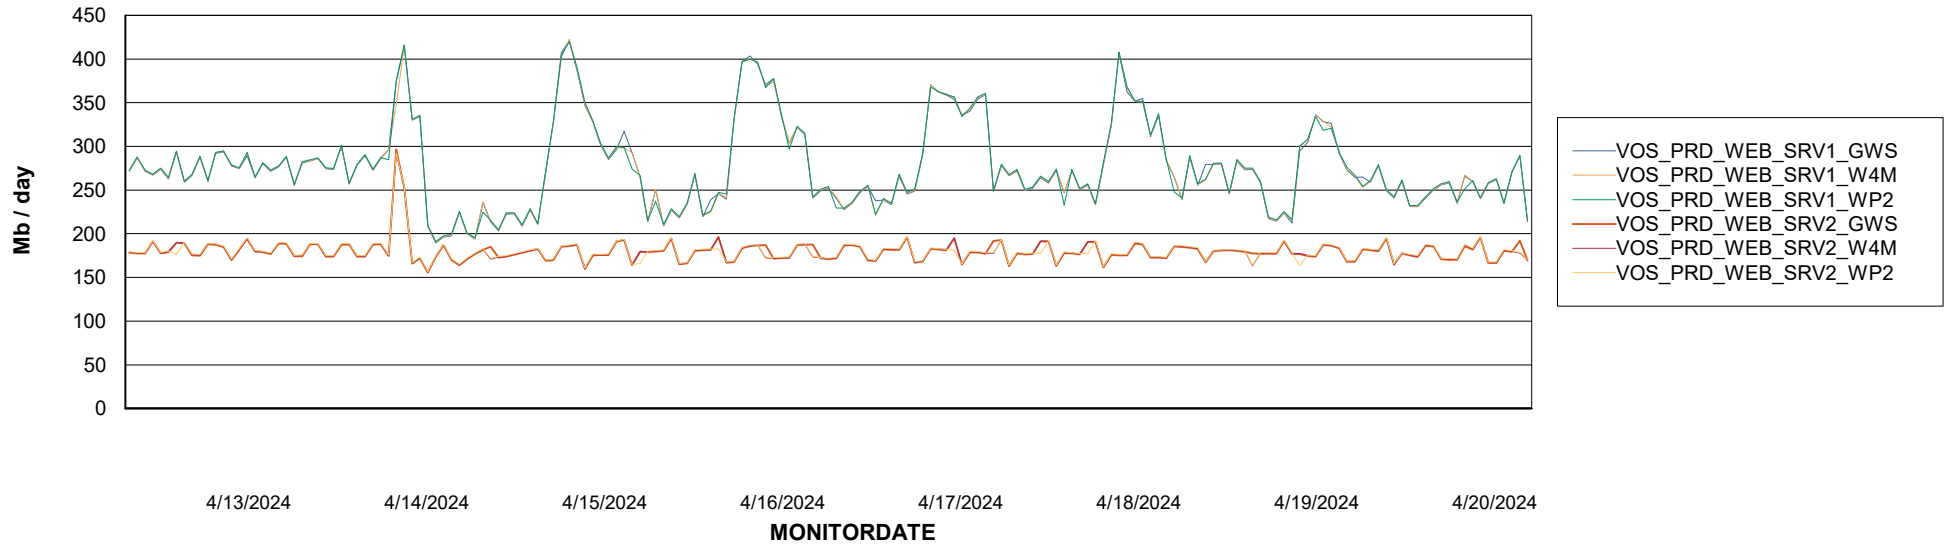

ABSSolute Web Component Services

Avg memory used per ABS Web component