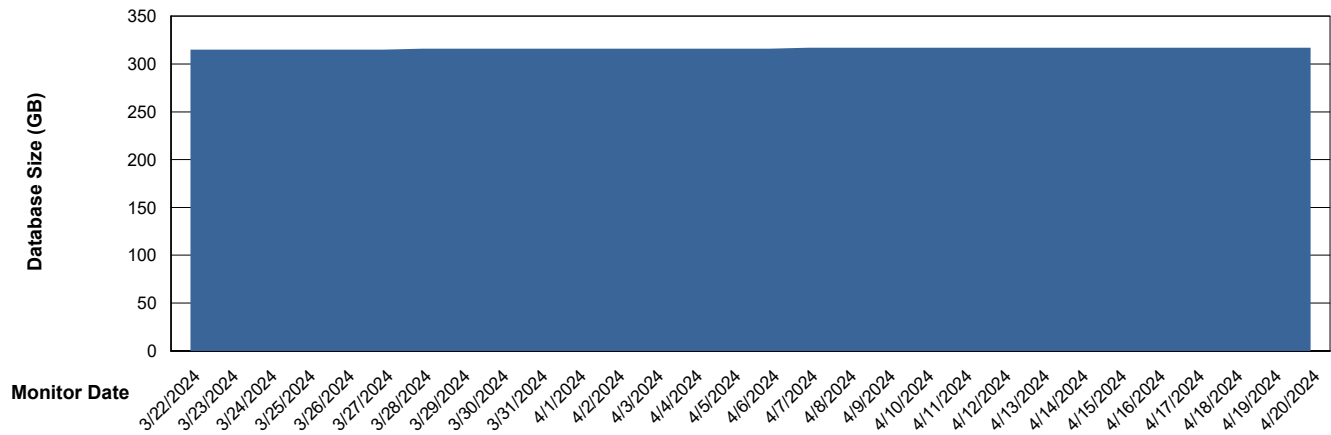

DATABASE SIZE VOS_PRD_ABSORA1-2022_ABS1

Database growth over last month