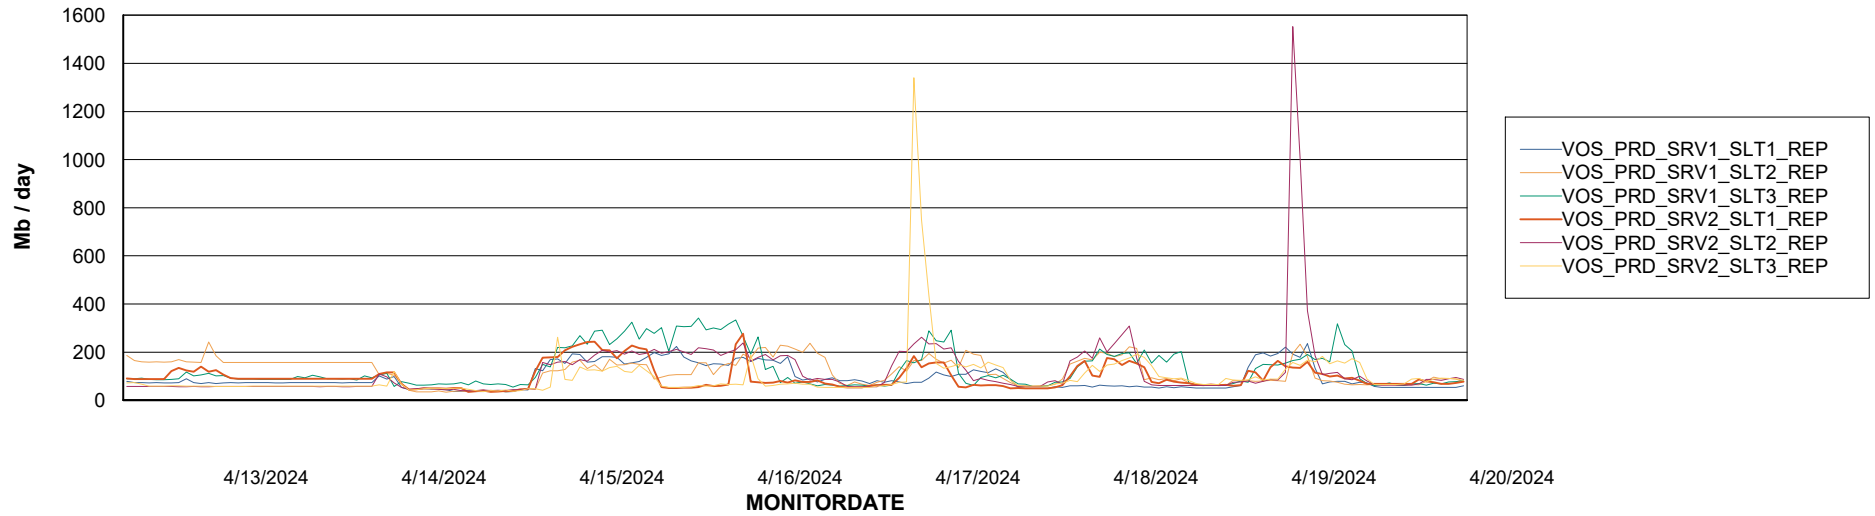

Avg memory used per ABS Server Service

Avg users per day per ABS server

Weekly SLA Customer Report

Customer VOS_Production
Database ID 143

ABSSolute Application ReportServer Services

Avg memory used per ReportServer Service