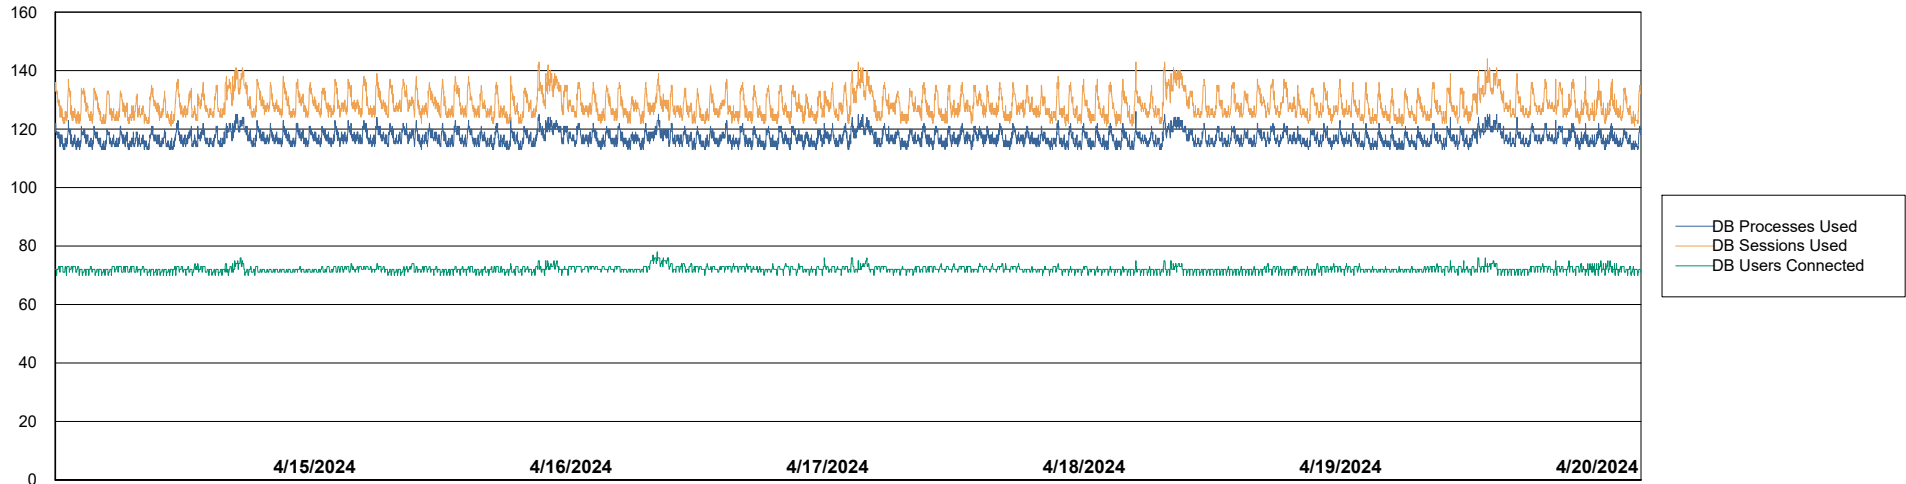

Database Performance VOS_PRD_ABSBI-2018_ABS1