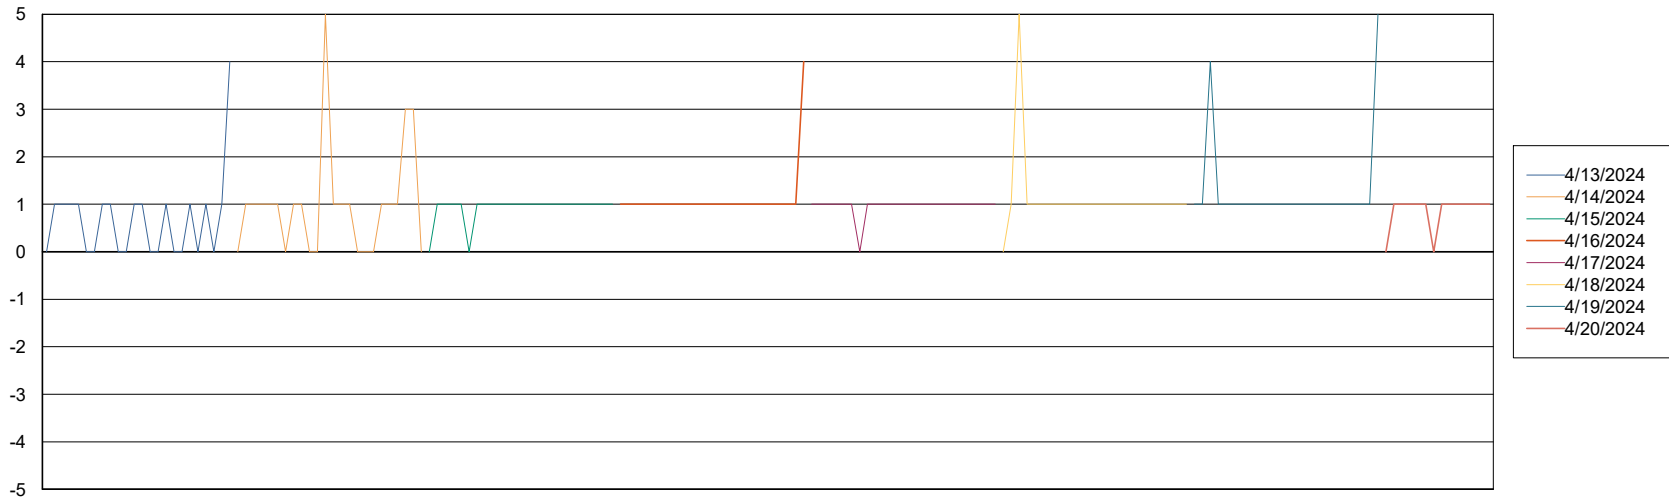

Standby Database Health VOS_Production

Recovery lag for last 7 days