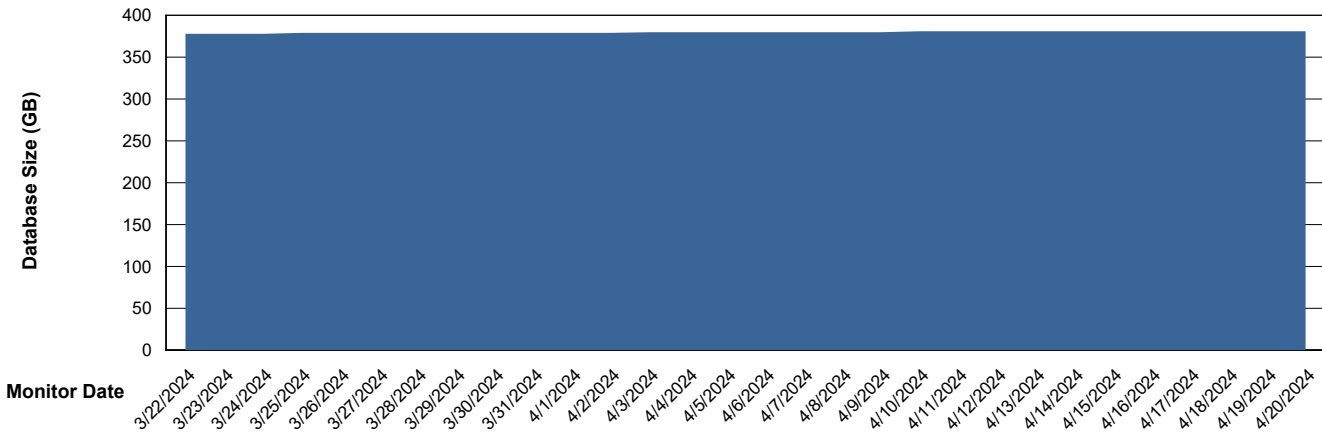

Database growth over last month

Database Tablespace VENDB_Production_ABS1

Date	Tablespace Name	Filesize (Gb)	Usedsize (Gb)	Percentage free
4/20/2024	ABSDATA	230	190	17
	INDX	216	179	17
4/19/2024	ABSDATA	230	190	17
	INDX	216	179	17
4/18/2024	ABSDATA	230	190	17
	INDX	216	179	17
4/17/2024	ABSDATA	230	190	17
	INDX	216	179	17
4/16/2024	ABSDATA	230	190	17
	INDX	216	179	17
4/15/2024	ABSDATA	230	190	17
	INDX	216	179	17
4/14/2024	ABSDATA	230	190	17
	INDX	216	179	17