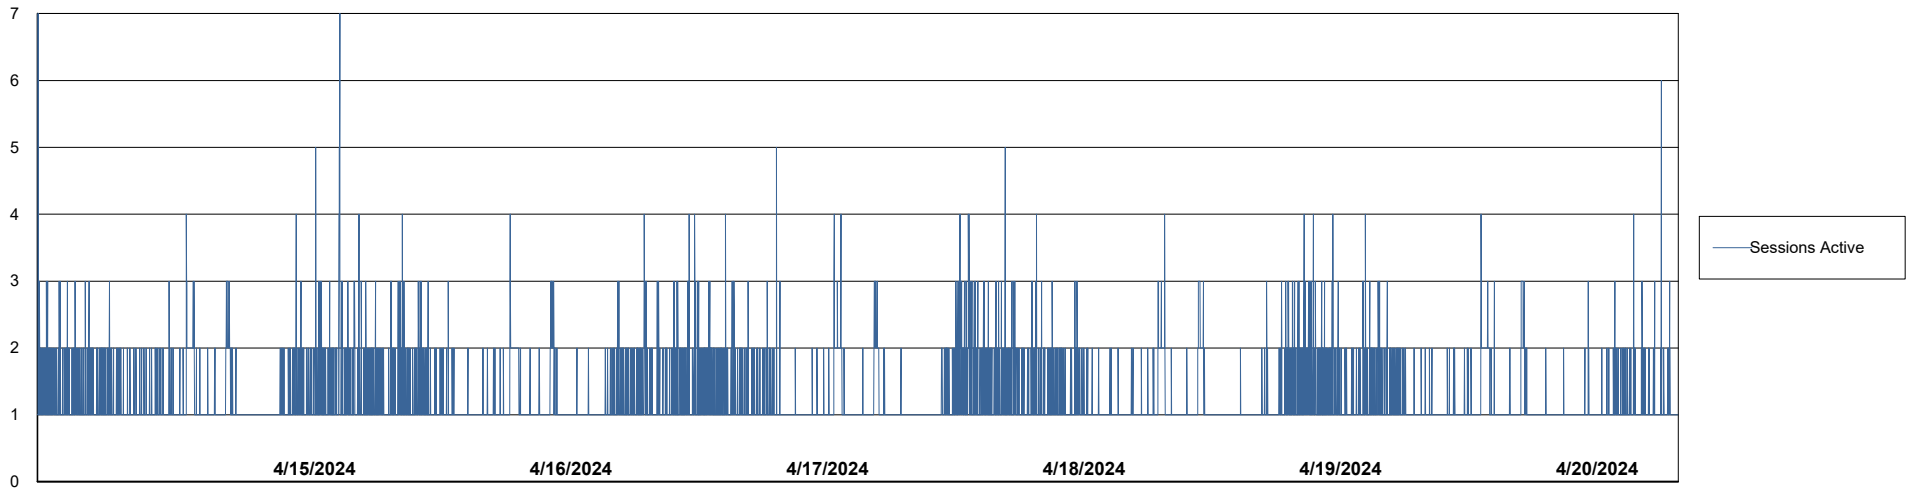

Database Performance VENDB_Production_ABS1