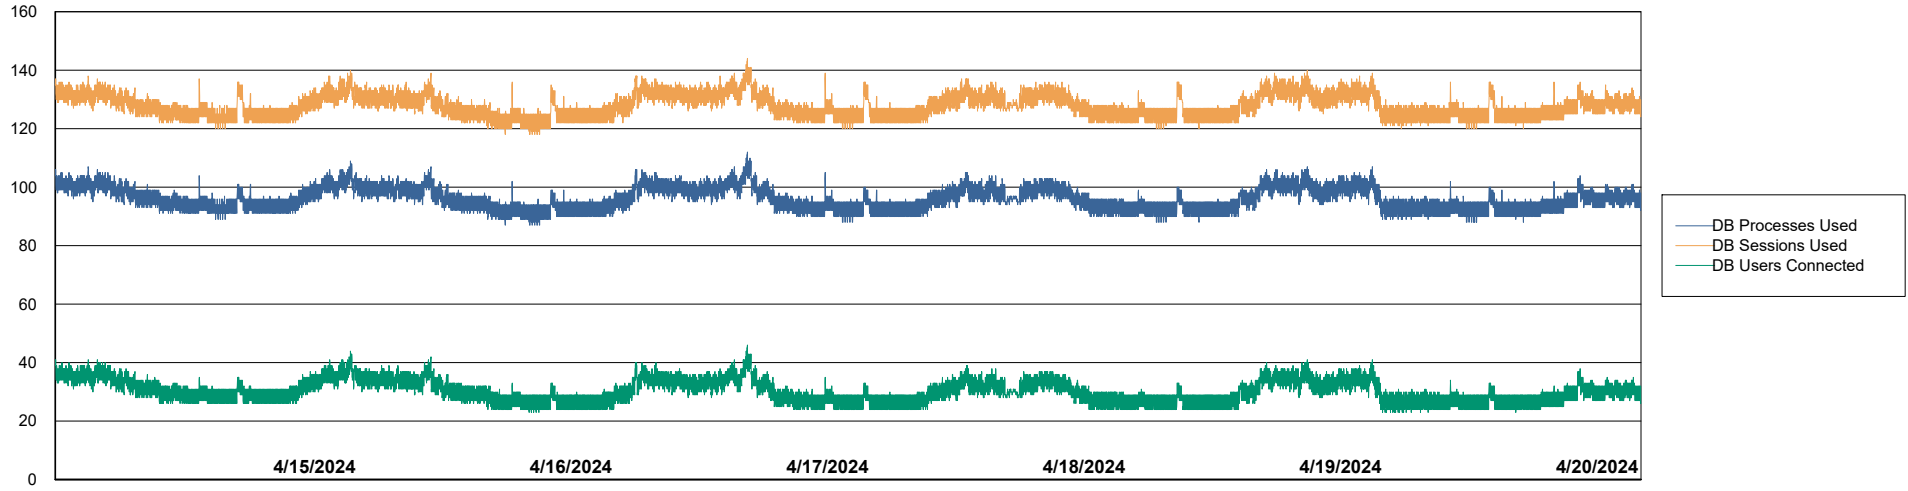

Database Performance VENDB_Production_ABS1