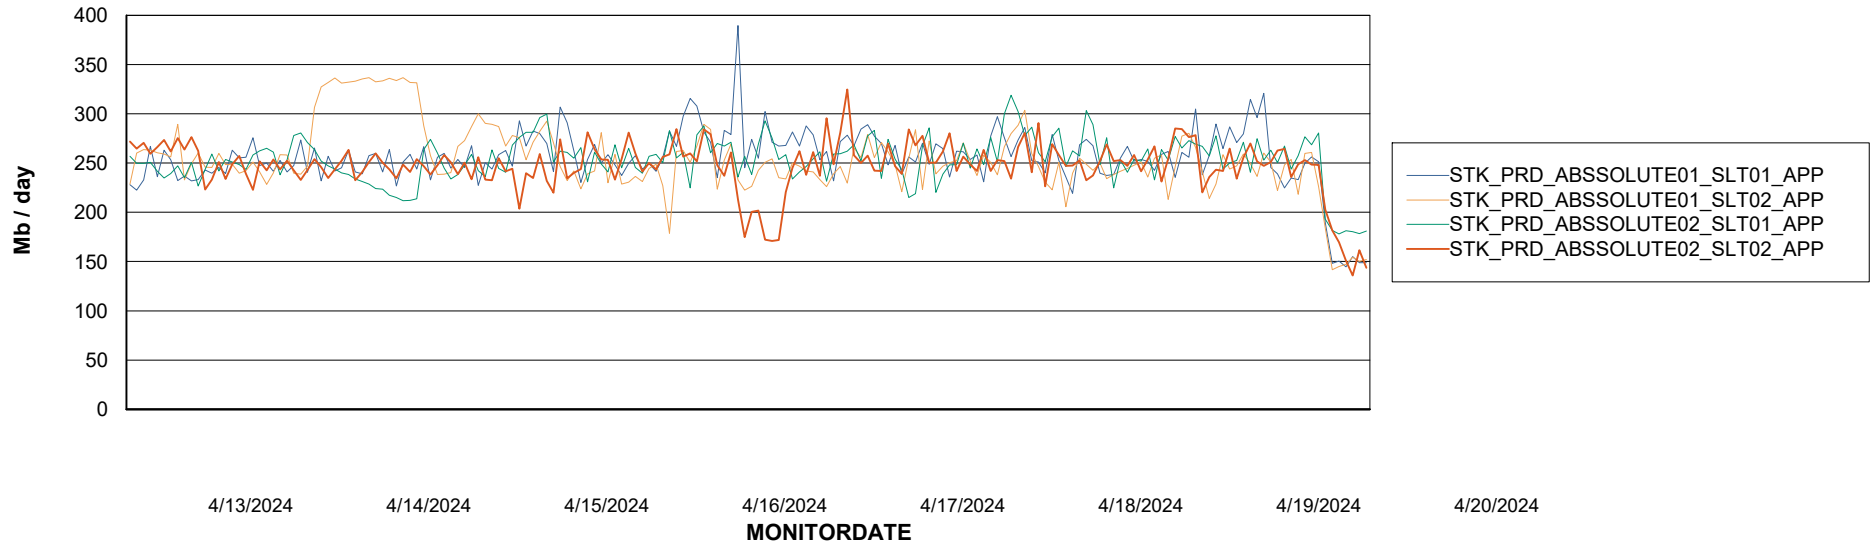

ABSSolute Application Server Services

Avg memory used per ABS Server Service