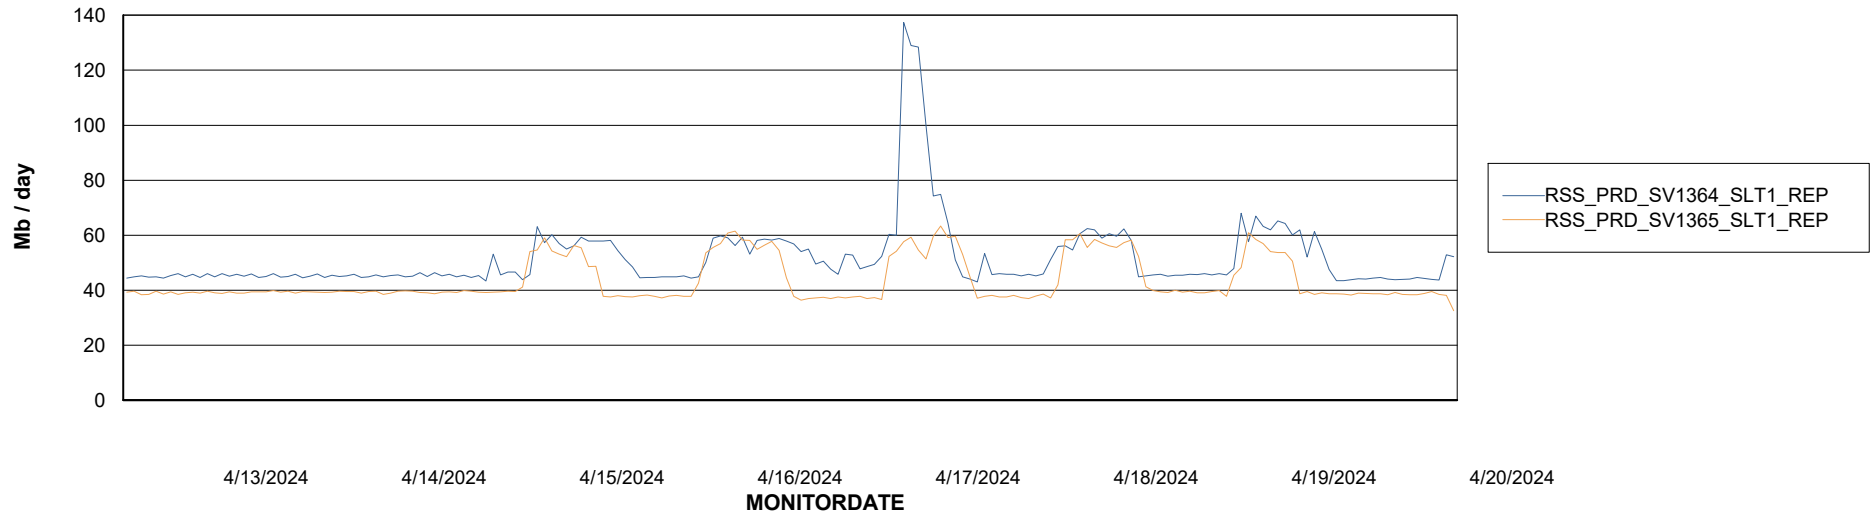

ABSSolute Application ReportServer Services

Avg memory used per ReportServer Service