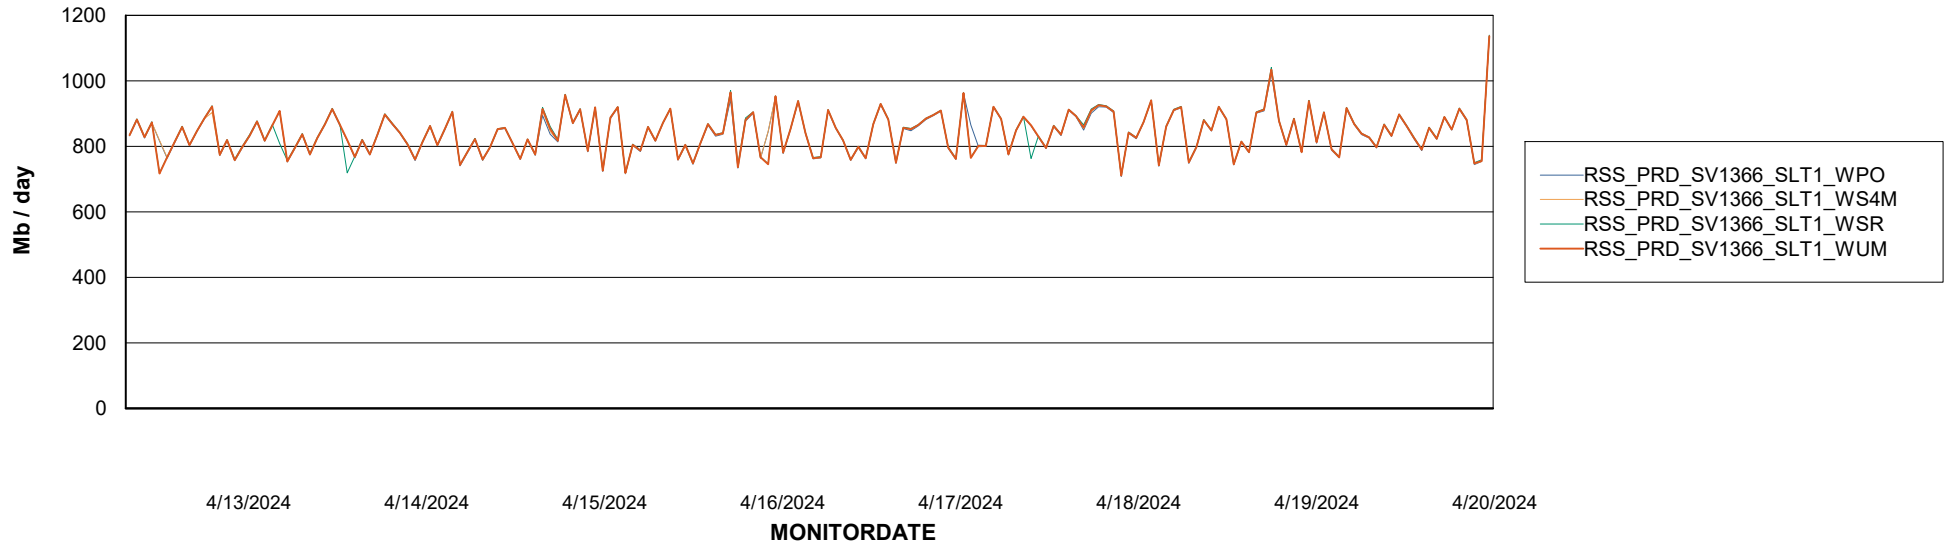

ABSSolute Web Component Services

Avg memory used per ABS Web component