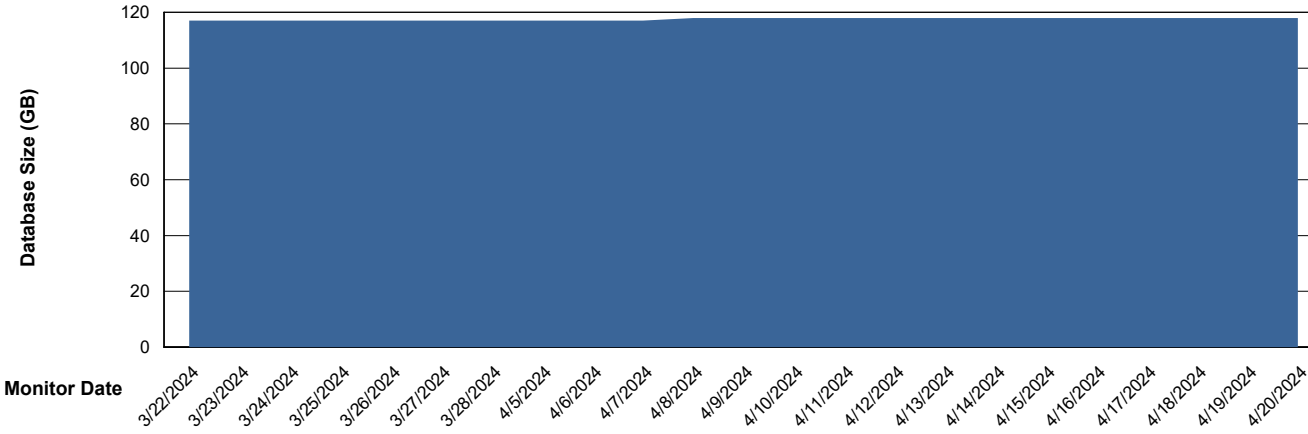

DATABASE SIZE RSS_PRD_SV1364_PRD_ABS1

Database growth over last month