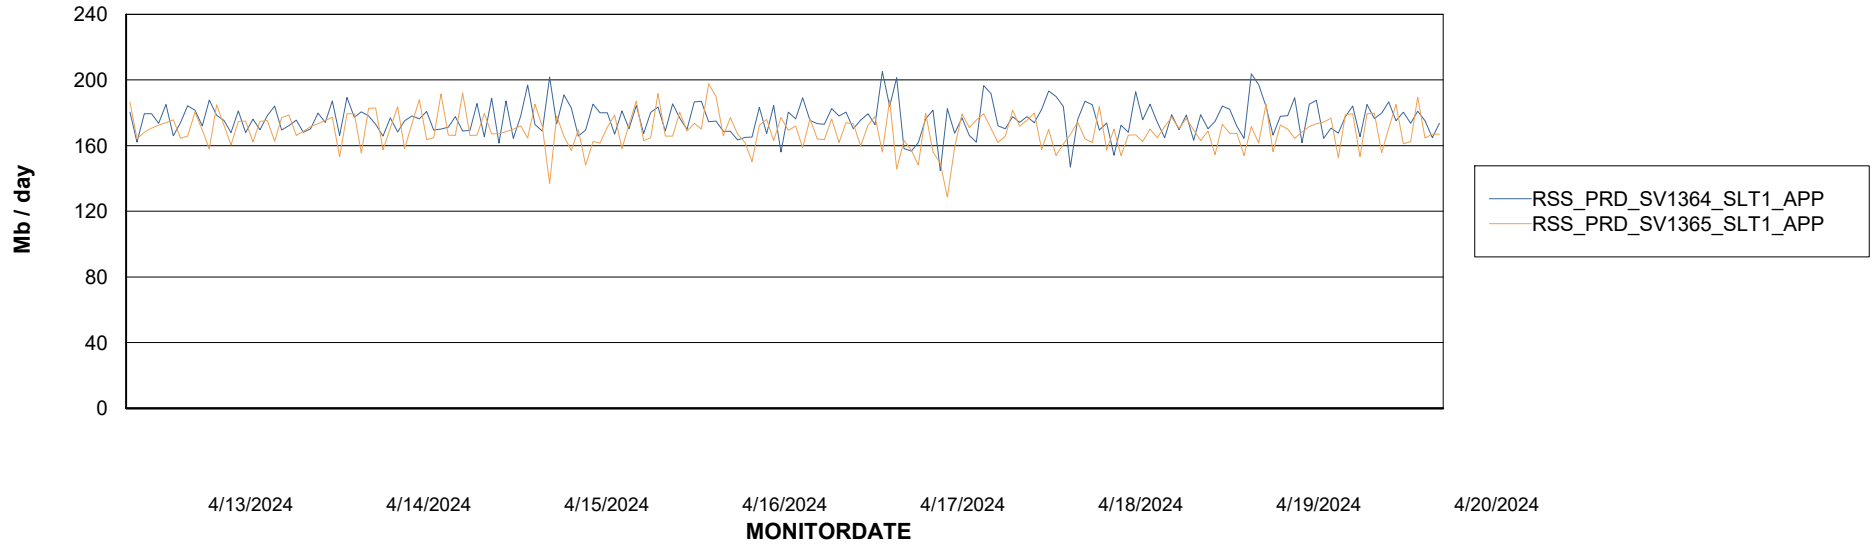

ABSSolute Application Server Services

Avg memory used per ABS Server Service