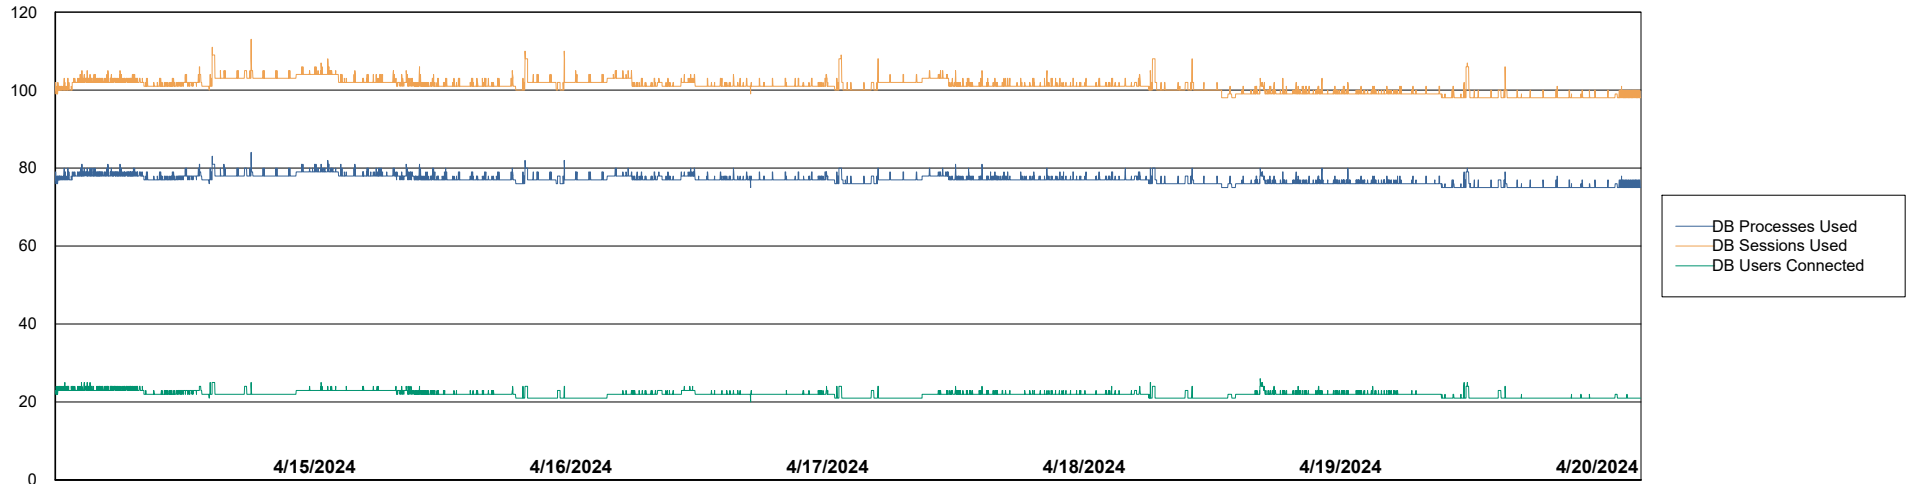

Database Performance RSS_PRD_SV1364_PRD_ABS1