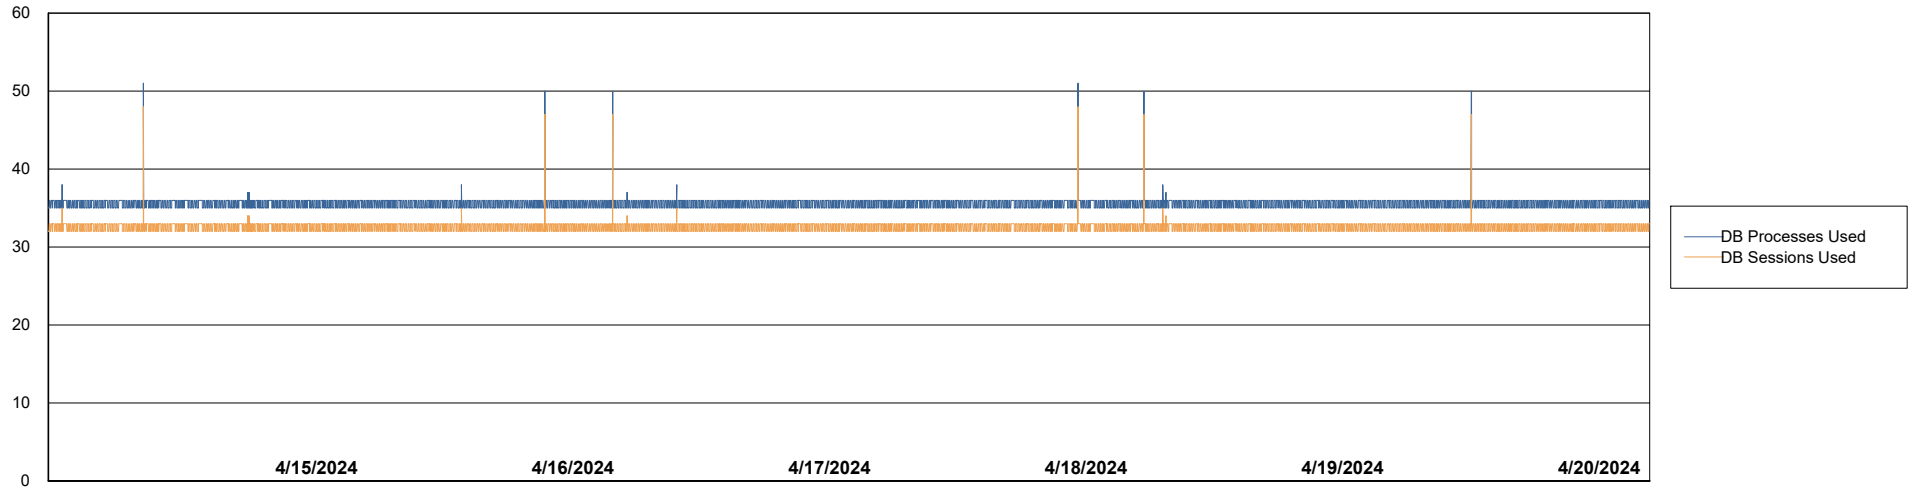

Weekly SLA Customer Report

Customer RFL_Production
Database ID 36

Database Performance RFL_PRD_ABS01_DB

Weekly SLA Customer Report

Customer RFL_Production
Database ID 36

Database Performance RFL_PRD_ABS02_STB_DB

DB Processes Max 1,000

Weekly SLA Customer Report

Customer RFL_Production
 Database ID 36

DATABASE SIZE RFL_PRD_ABS01_DB

Database growth over last month

Database Tablespace RFL_PRD_ABS01_DB

Date	Tablespace Name	Filesize (Gb)	Usedsize (Gb)	Percentage free
4/20/2024	ABSDATA	93	77	17
	INDX	212	177	16
4/19/2024	ABSDATA	93	77	17
	INDX	212	177	16
4/18/2024	ABSDATA	93	77	17
	INDX	212	177	16
4/17/2024	ABSDATA	93	77	17
	INDX	212	177	16
4/16/2024	ABSDATA	93	77	17
	INDX	212	177	17
4/15/2024	ABSDATA	93	77	17
	INDX	212	177	17
4/14/2024	ABSDATA	93	77	17
	INDX	212	177	17