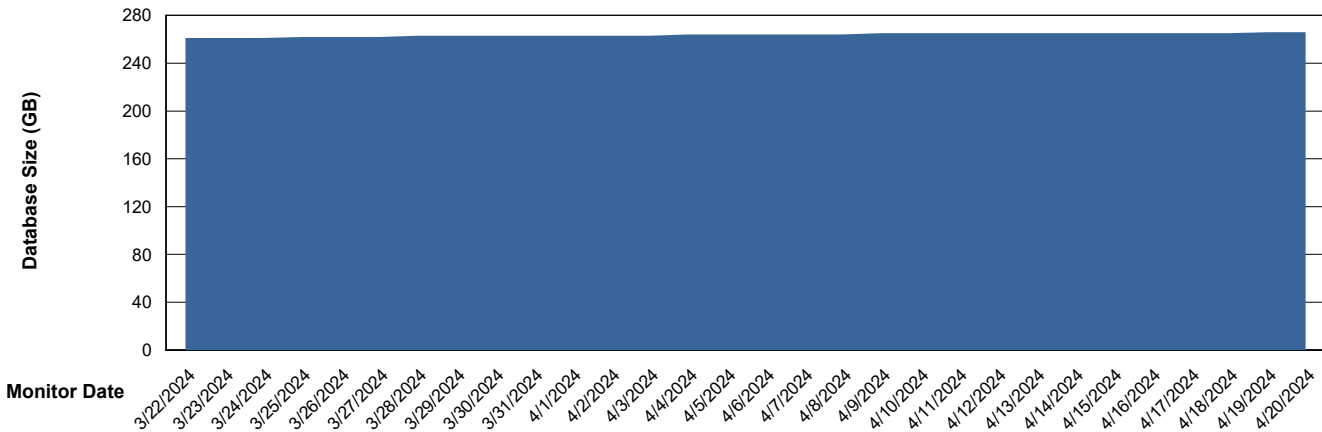

DB Processes Max 1,000

Weekly SLA Customer Report

Customer RFL_Production
 Database ID 36

DATABASE SIZE RFL_PRD_ABS01_DB

Database growth over last month

Database Tablespace RFL_PRD_ABS01_DB

Date	Tablespace Name	Filesize (Gb)	Usedsize (Gb)	Percentage free
4/20/2024	ABSDATA	93	77	17
	INDX	212	177	16
4/19/2024	ABSDATA	93	77	17
	INDX	212	177	16
4/18/2024	ABSDATA	93	77	17
	INDX	212	177	16
4/17/2024	ABSDATA	93	77	17
	INDX	212	177	16
4/16/2024	ABSDATA	93	77	17
	INDX	212	177	17
4/15/2024	ABSDATA	93	77	17
	INDX	212	177	17
4/14/2024	ABSDATA	93	77	17
	INDX	212	177	17

Weekly SLA Customer Report

Customer RFL_Production
Database ID 36

Standby Database Health RFL_Production

Recovery lag for last 7 days