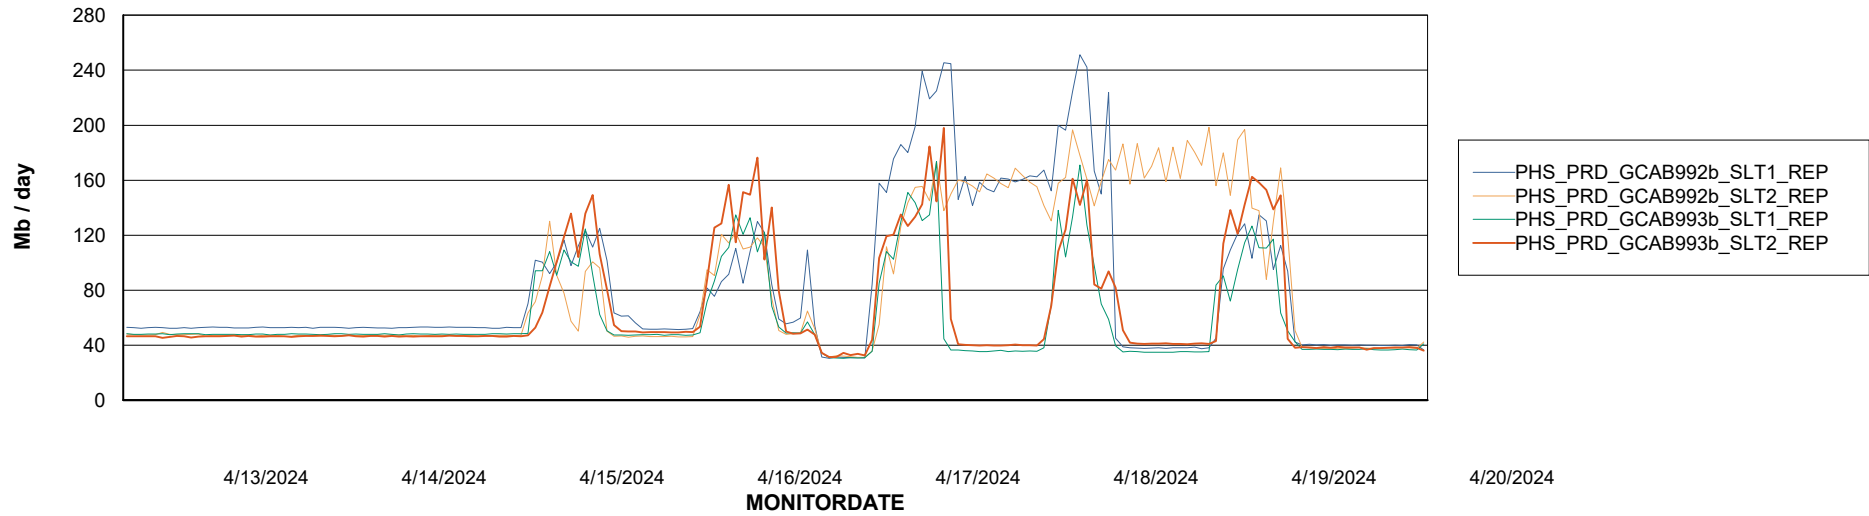

ABSSolute Application ReportServer Services

Avg memory used per ReportServer Service