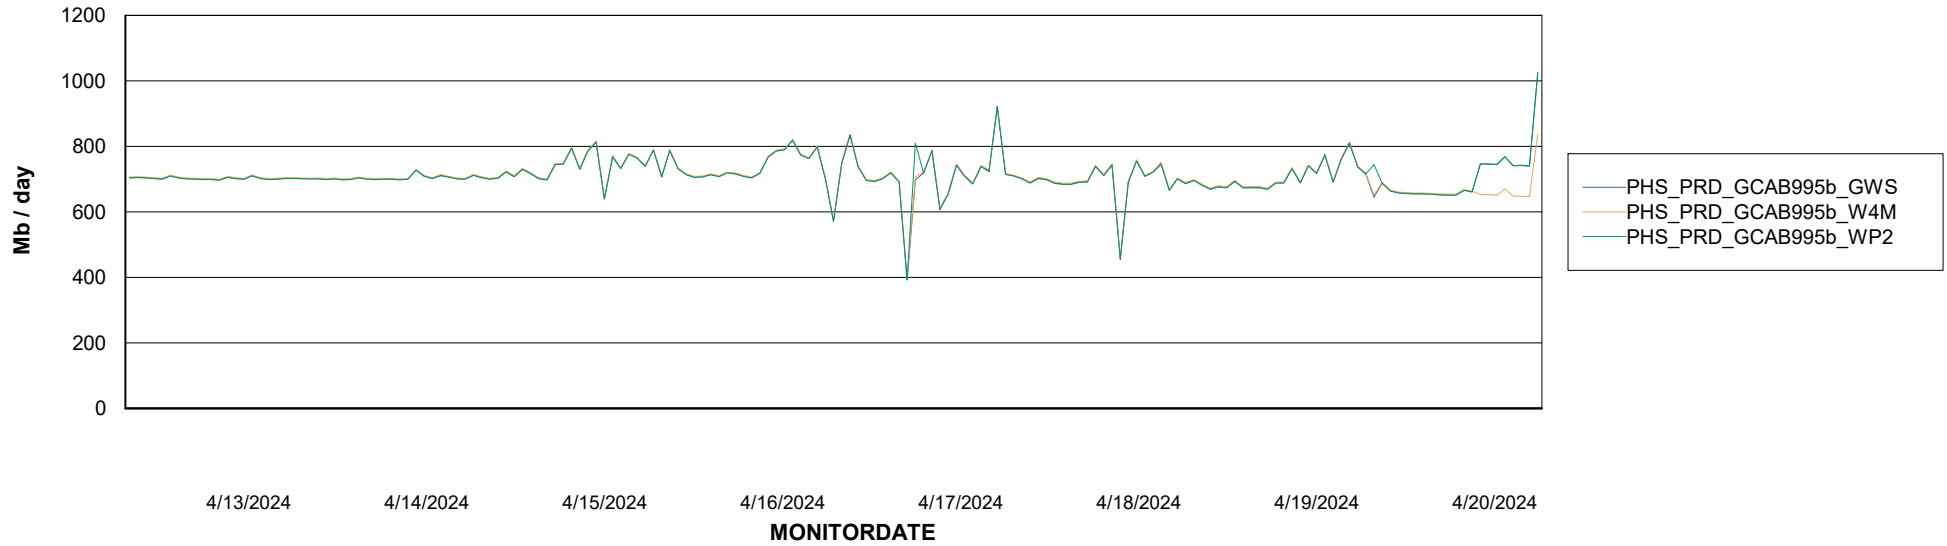

ABSSolute Web Component Services

Avg memory used per ABS Web component