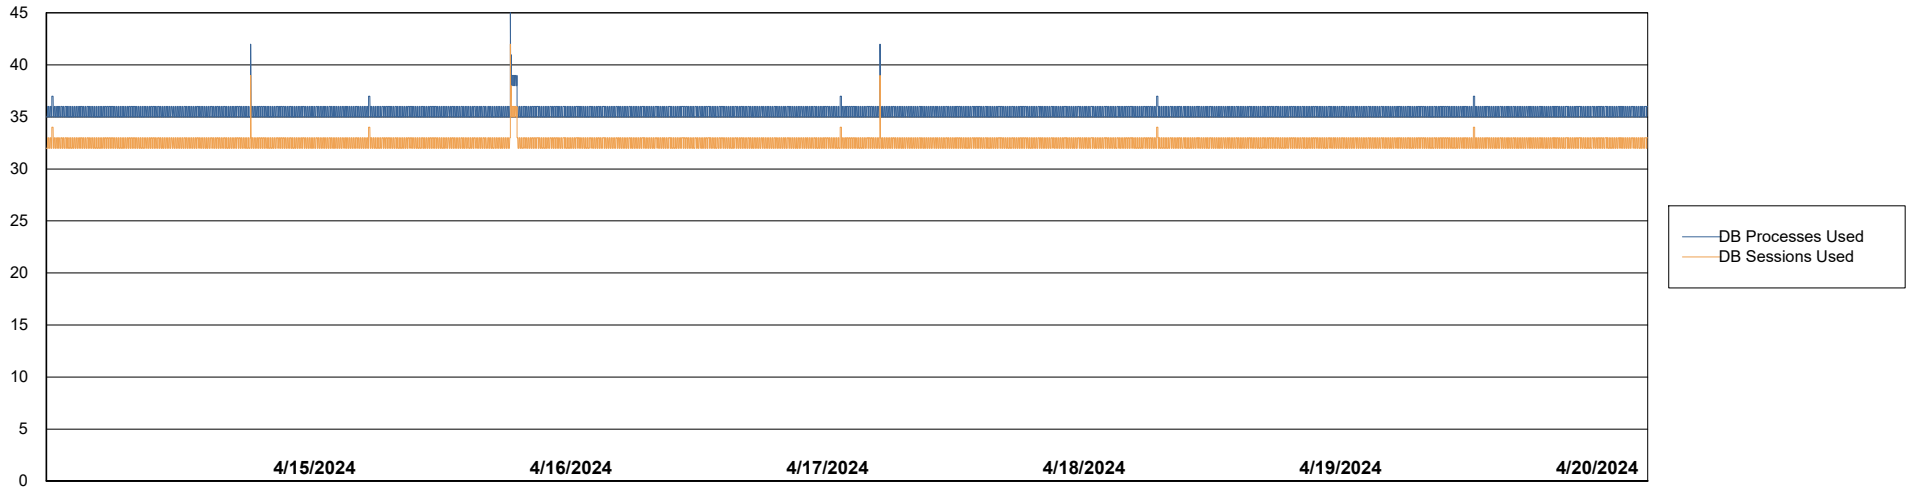

Database Performance PHS_PRD_GCAB993B_HSBABS1

DB Processes Max 1,000