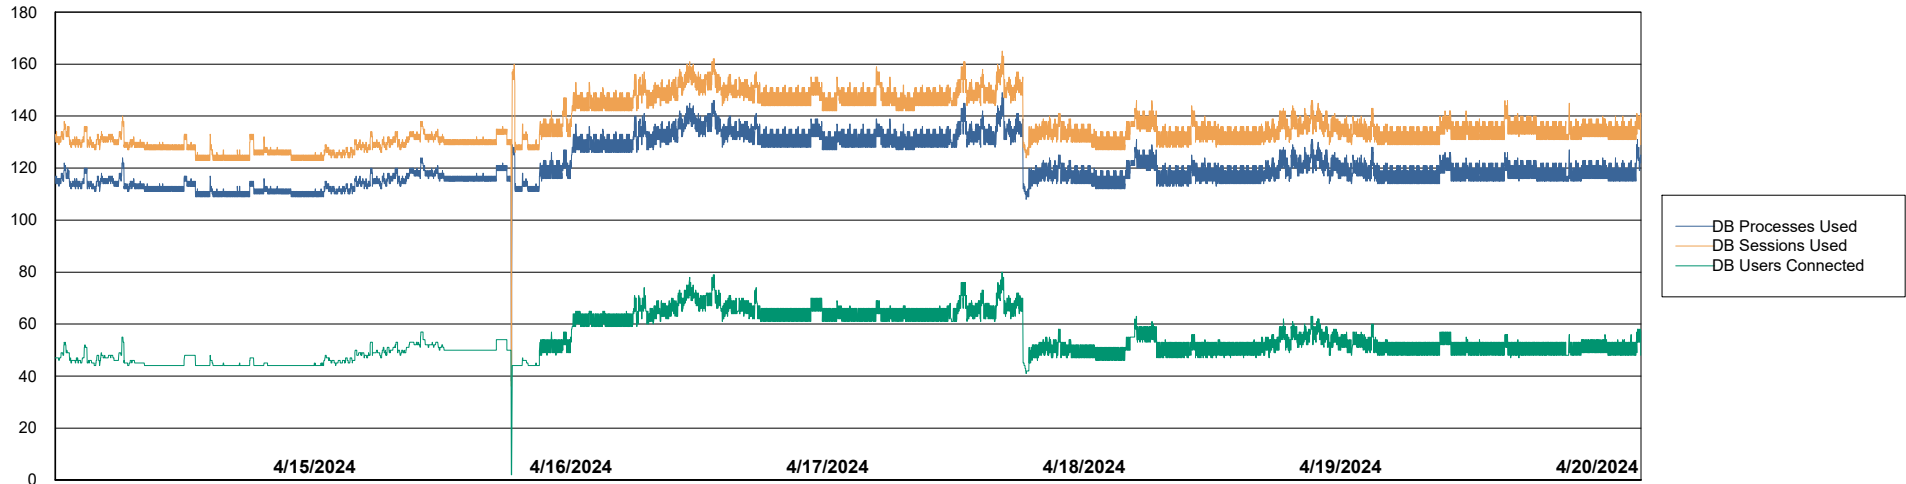

Database Performance PHS_PRD_GCAB992B_ABS1