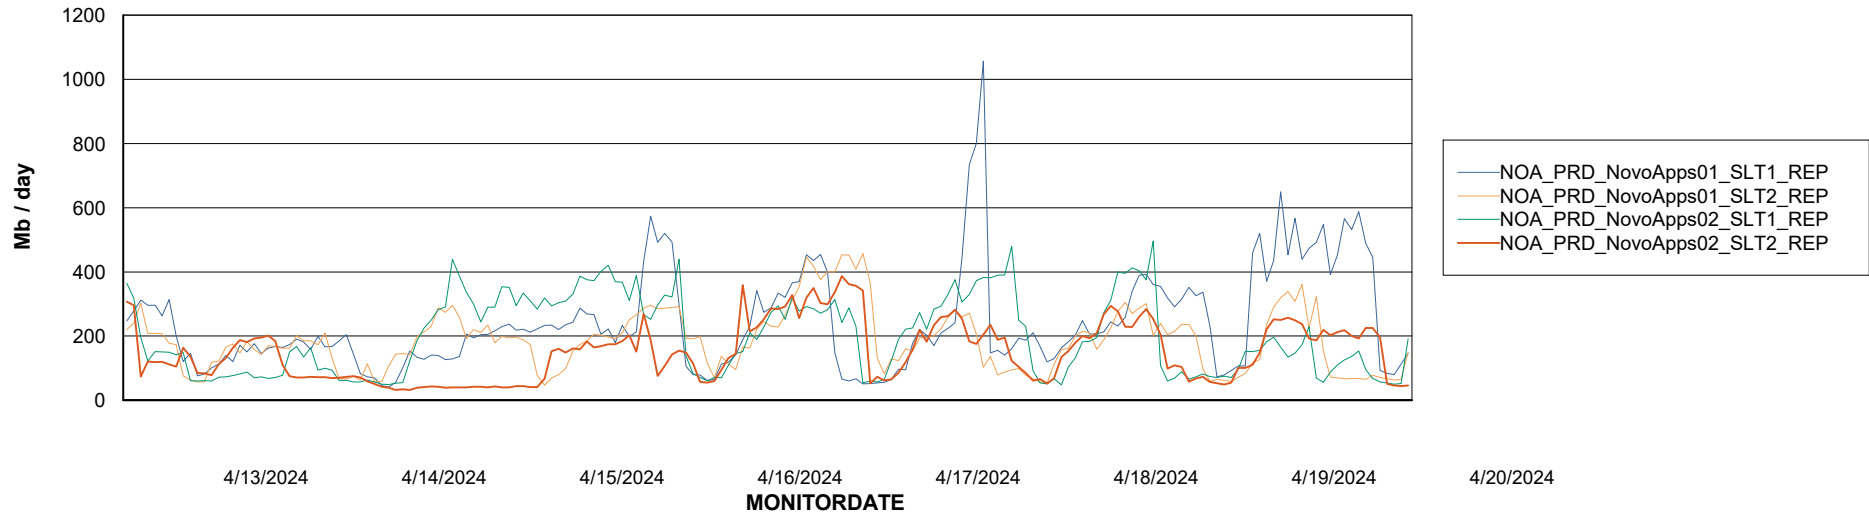

ABSSolute Application ReportServer Services

Avg memory used per ReportServer Service