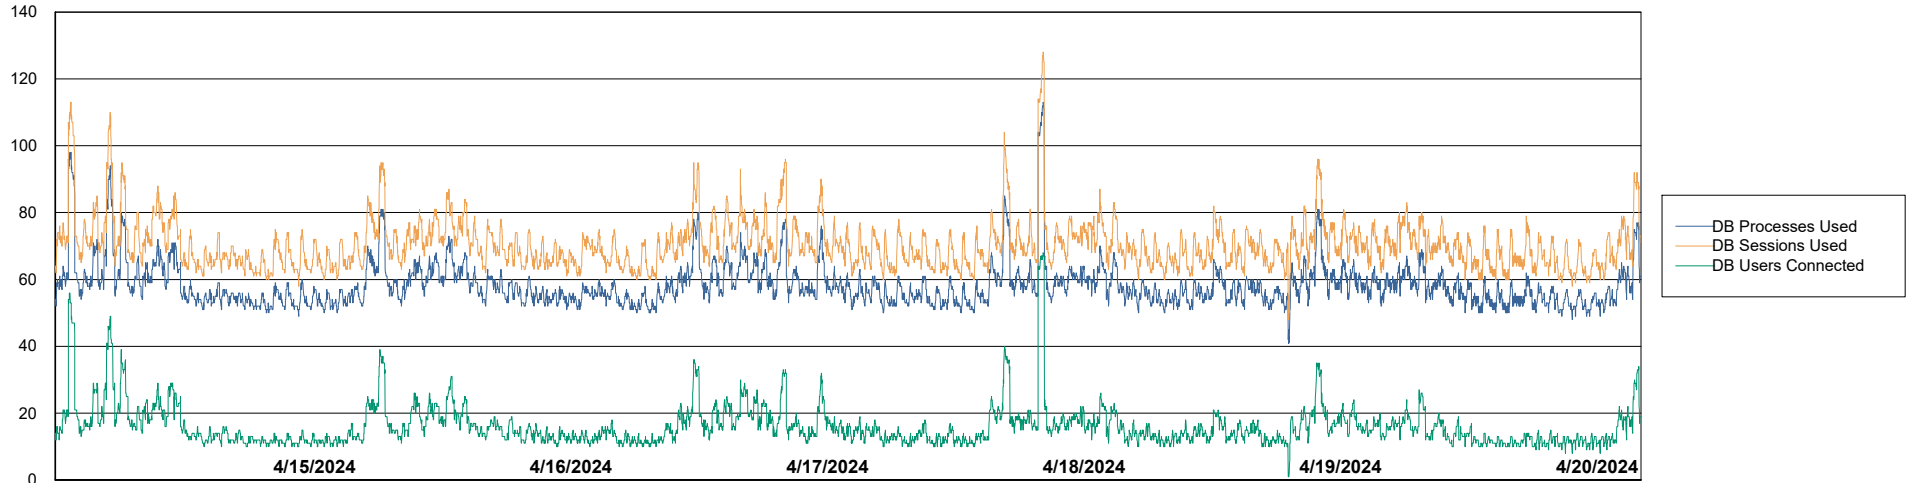

DB Processes Max 300

Weekly SLA Customer Report

Customer NOA_Production (24/7)
Database ID 116

Database Performance NOA_PRD_NOVOBI_ABS1

Weekly SLA Customer Report

Customer NOA_Production (24/7)
Database ID 116