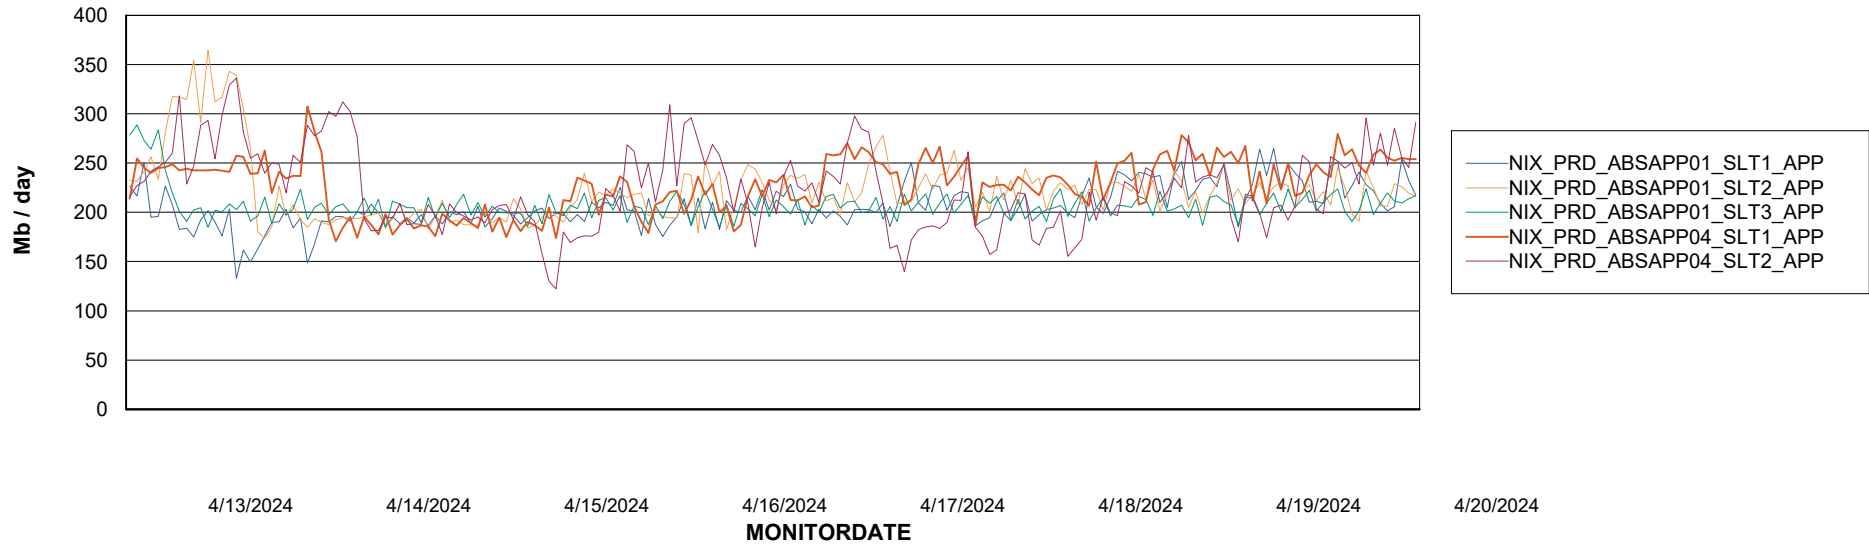

ABSSolute Application Server Services

Avg memory used per ABS Server Service