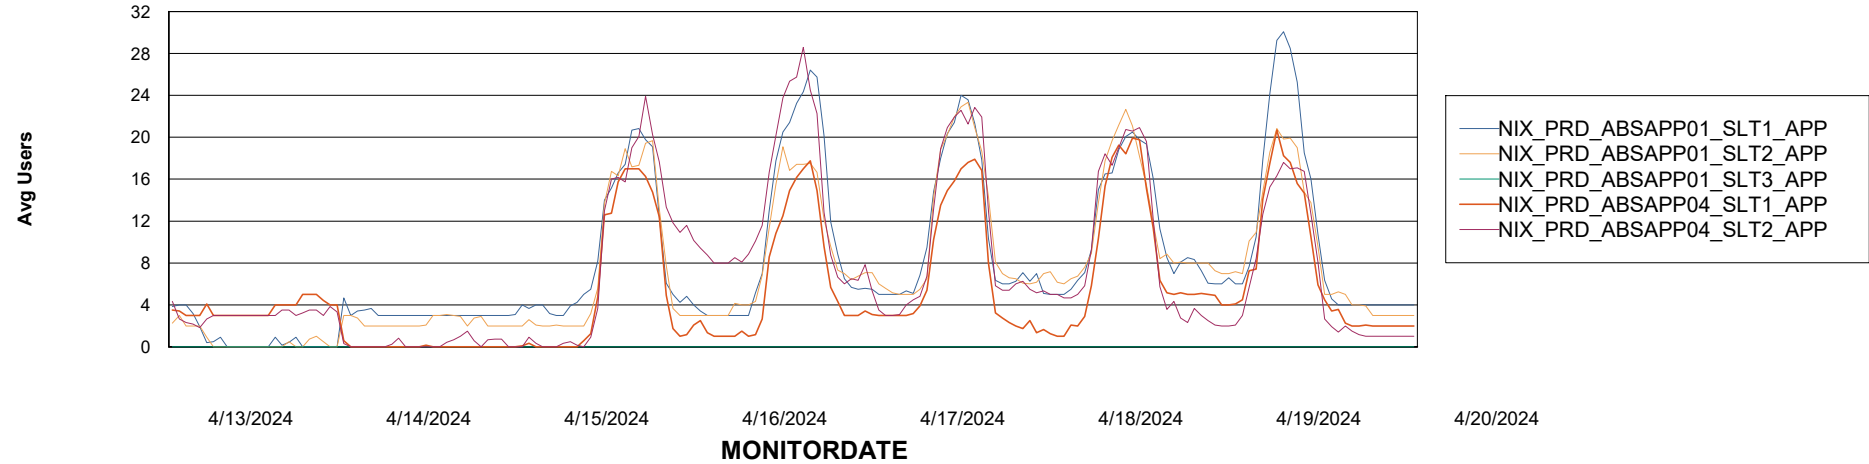

Avg users per day per ABS server