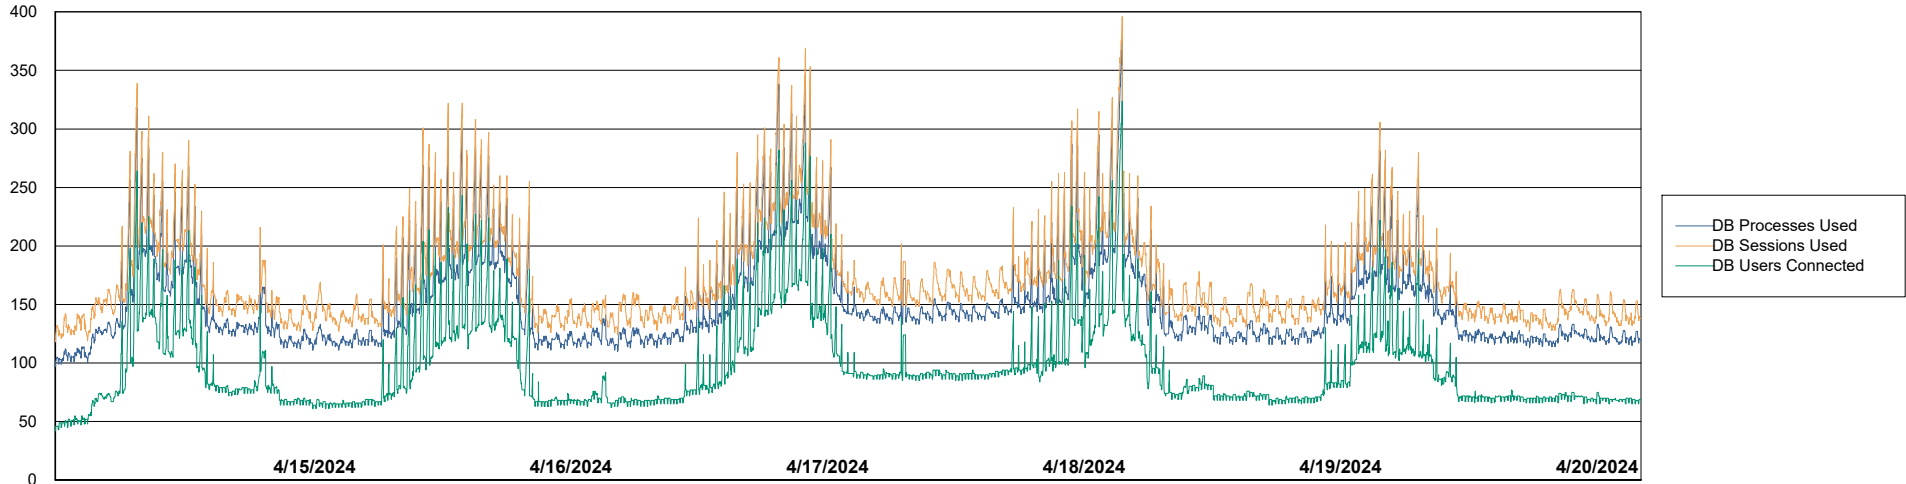

Weekly SLA Customer Report

Customer NIX_Production
Database ID 51

Database Performance NIX_PRD_ABSBI_ABS1

Weekly SLA Customer Report

Customer NIX_Production
Database ID 51

Database Performance NIX_PRD_ABSD01_ABS1