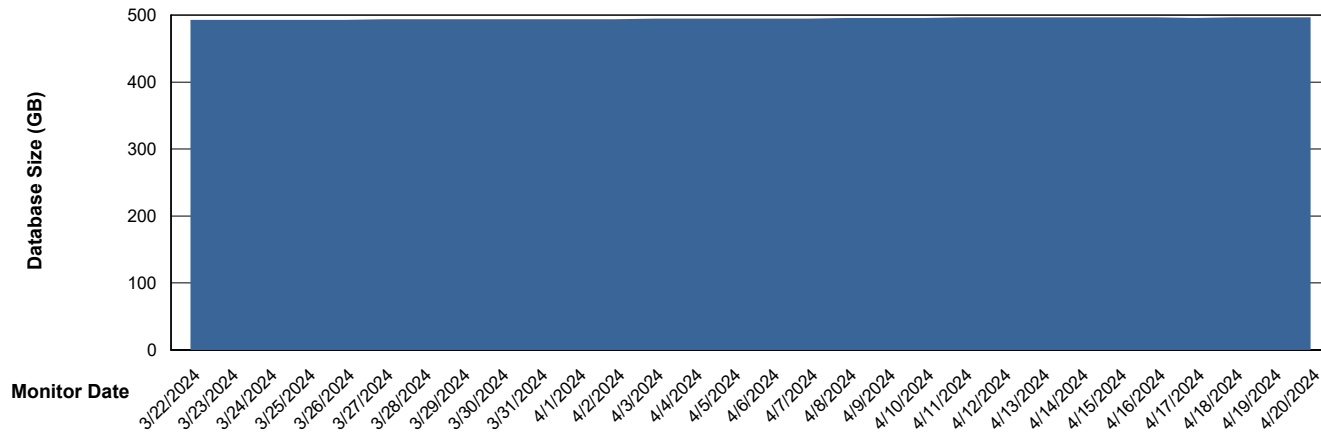

DATABASE SIZE NIX_PRD_ABSDB01_ABS1

Database growth over last month