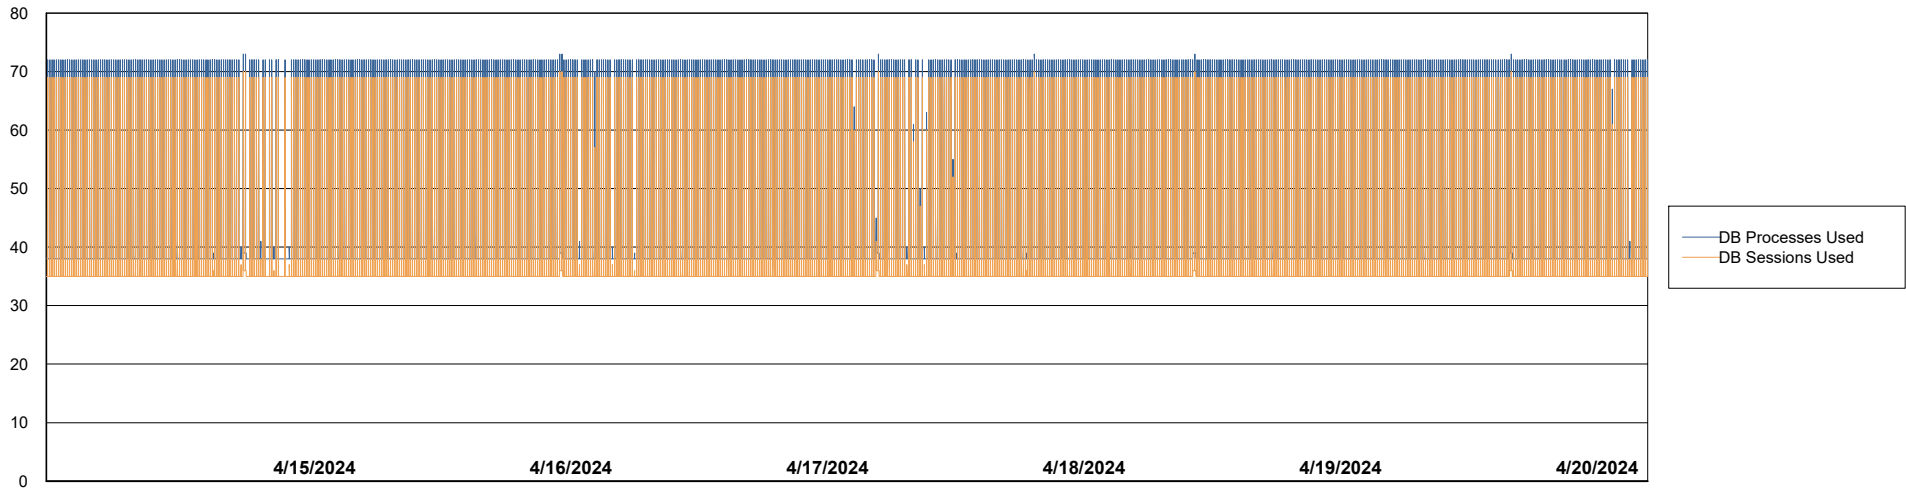

Database Performance NIX_PRD_ABSDB02_HSBABS1

DB Processes Max 300