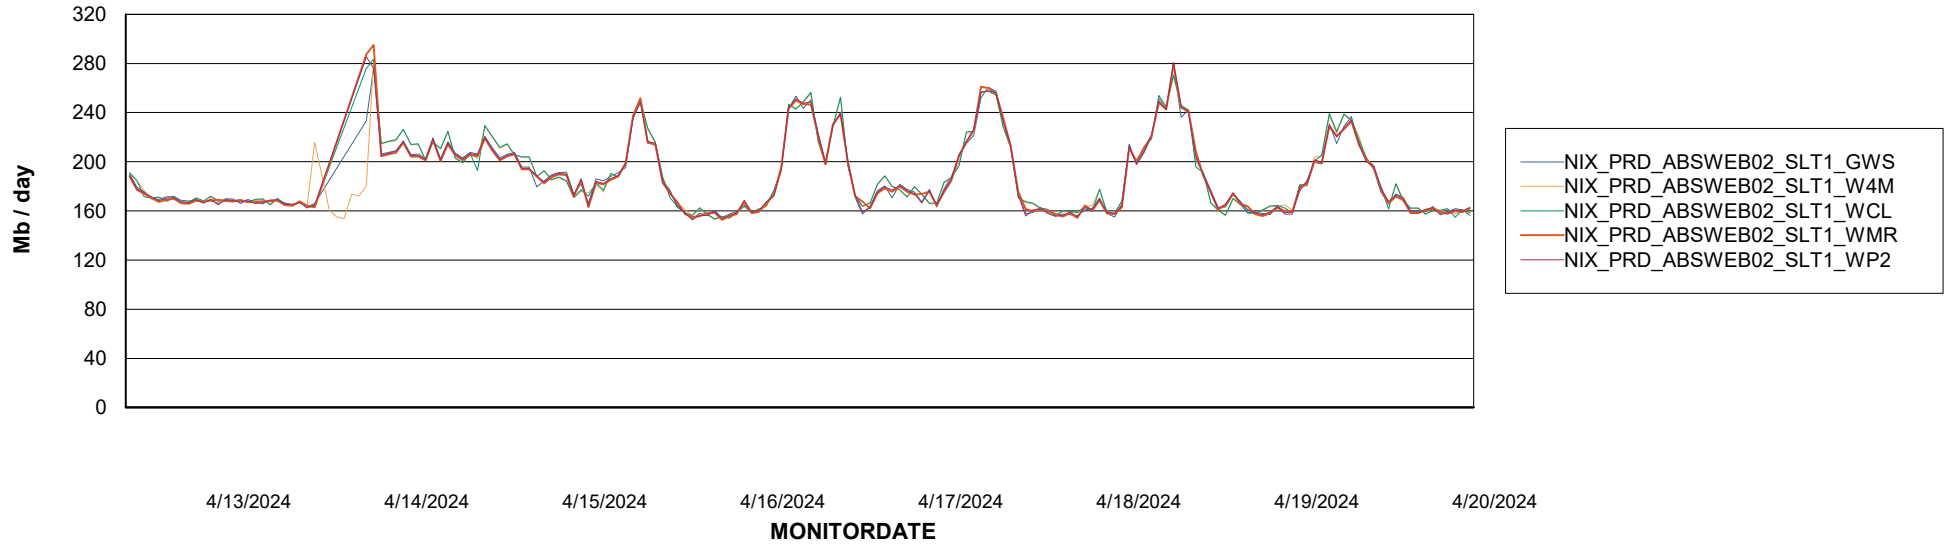

ABSSolute Web Component Services

Avg memory used per ABS Web component