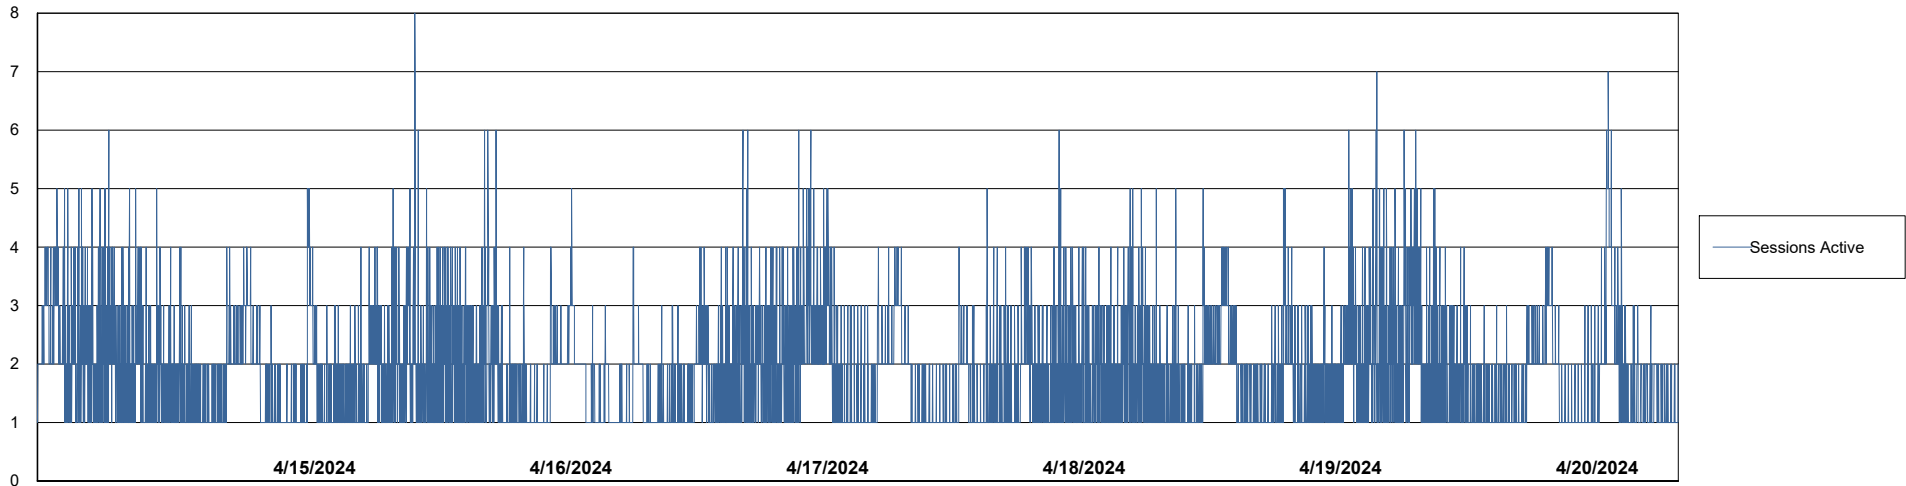

Weekly SLA Customer Report

Customer NIX_Production
Database ID 51

Database Performance NIX_PRD_ABSBI_ABS1

Weekly SLA Customer Report

Customer NIX_Production
Database ID 51

Database Performance NIX_PRD_ABSD01_ABS1