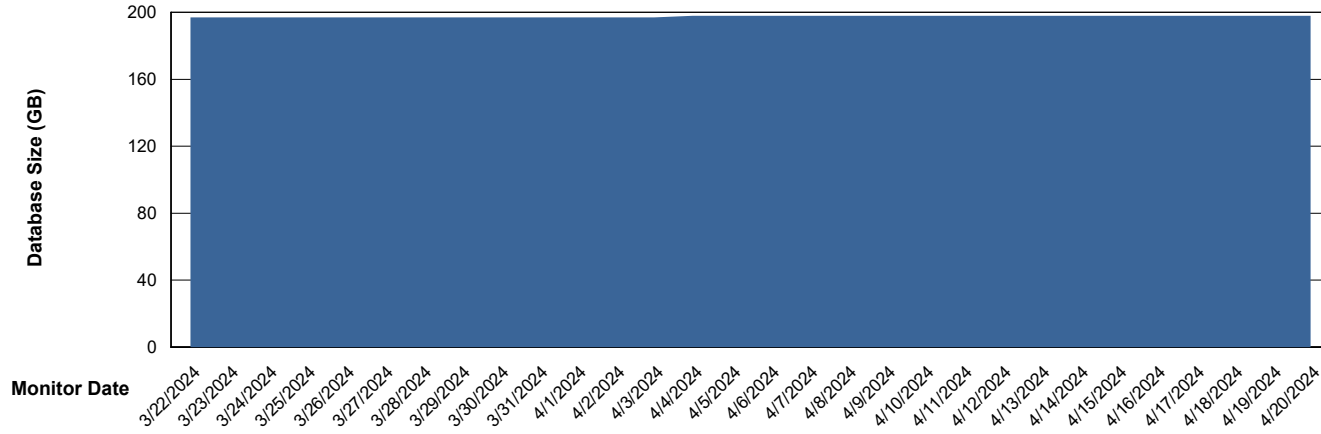

DATABASE SIZE NIX_PRD_ABSBI_ABS1

Database growth over last month