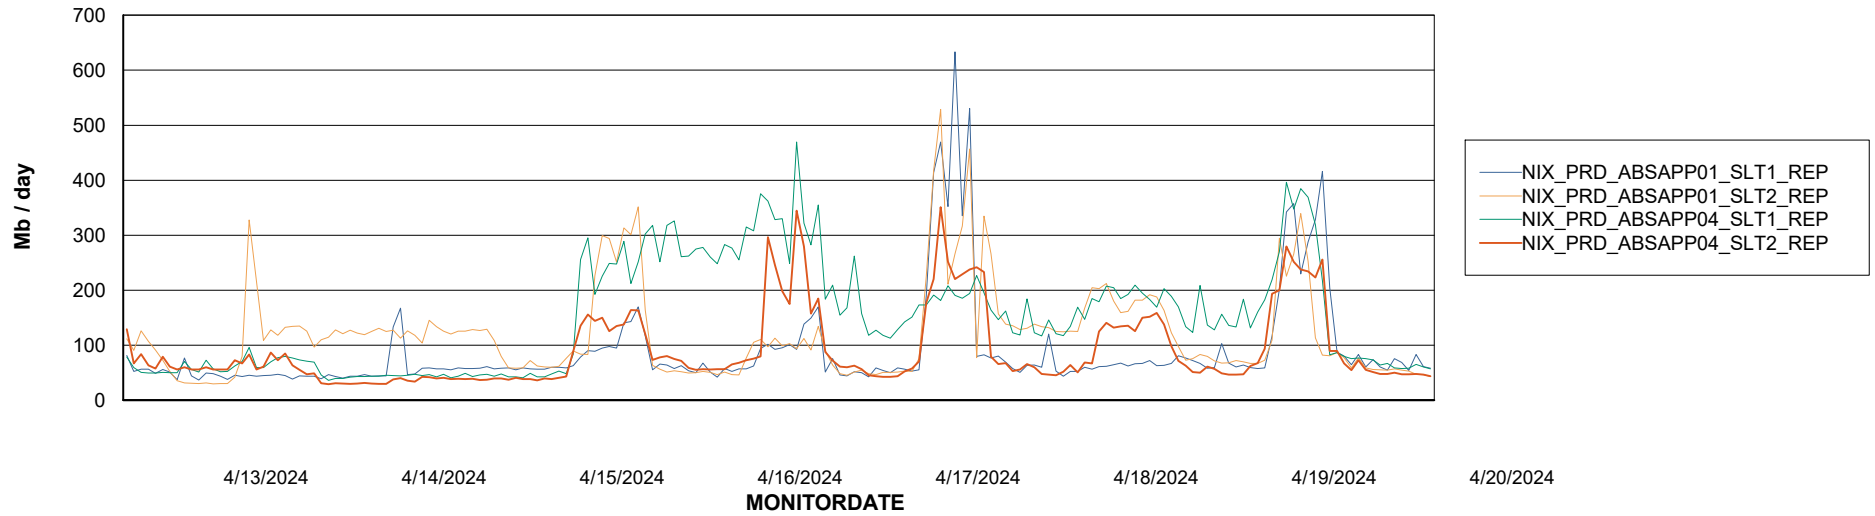

Avg memory used per ABS Server Service

Avg users per day per ABS server

Weekly SLA Customer Report

Customer NIX_Production
Database ID 51

ABSSolute Application ReportServer Services

Avg memory used per ReportServer Service