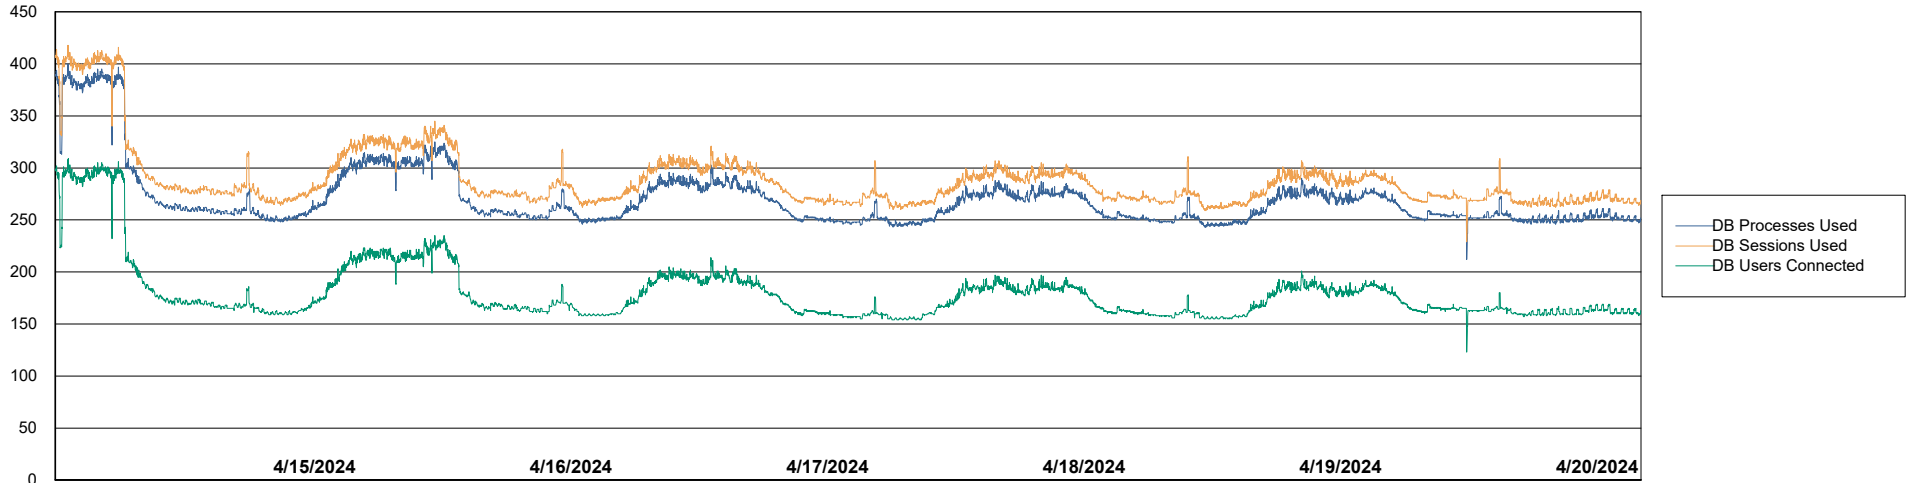

Weekly SLA Customer Report

Customer LTS(CleanLease)_Production
Database ID 126

Database Performance LTS_PRD_CLSABSBI01_ABS1

Weekly SLA Customer Report

Customer LTS(CleanLease)_Production
Database ID 126

Database Performance LTS_PRD_CLSABSD01_ABS1