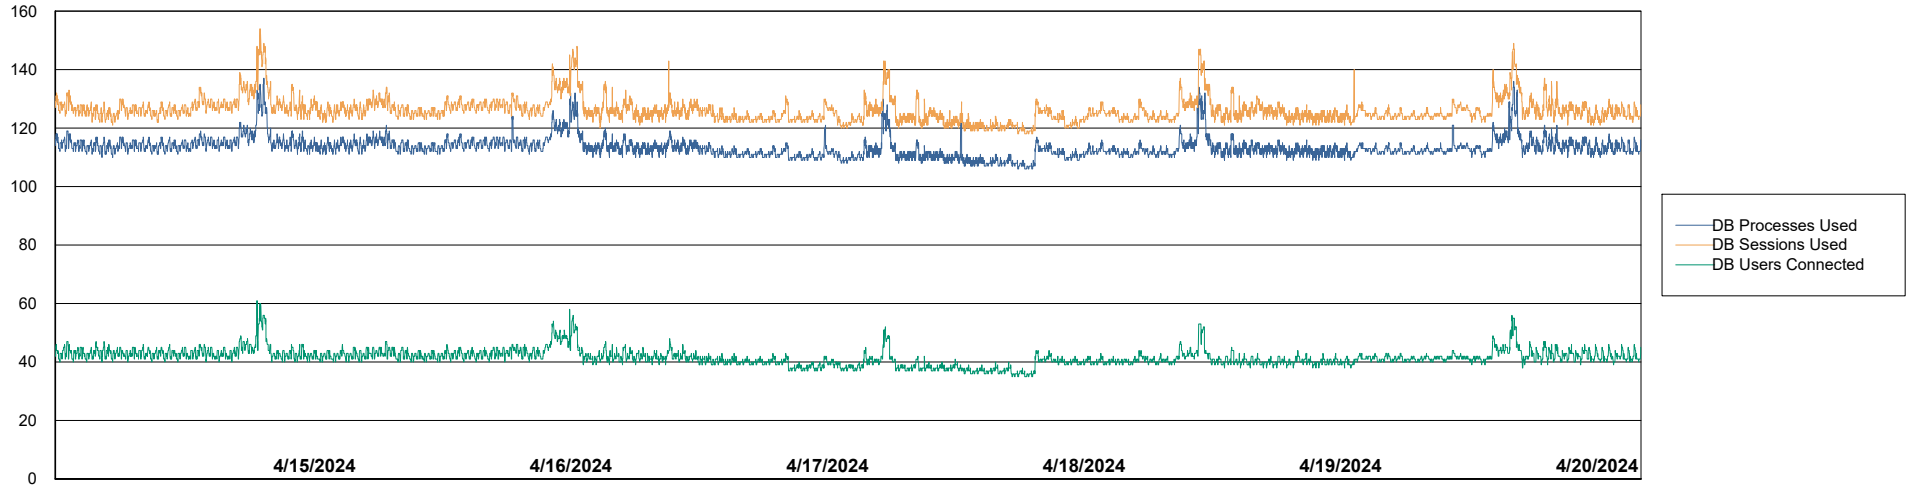

Database Performance LTS_PRD_CLSABSBI01_ABS1