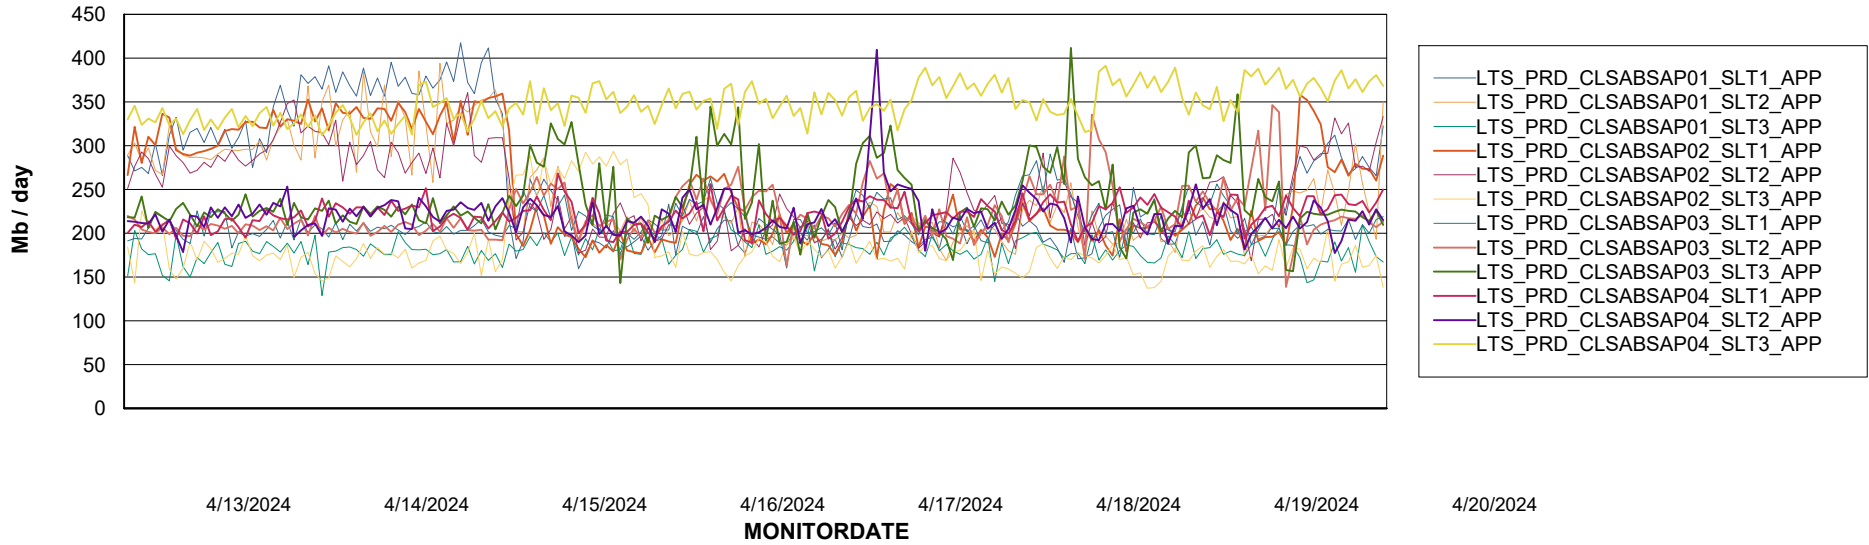

ABSSolute Application Server Services

Avg memory used per ABS Server Service