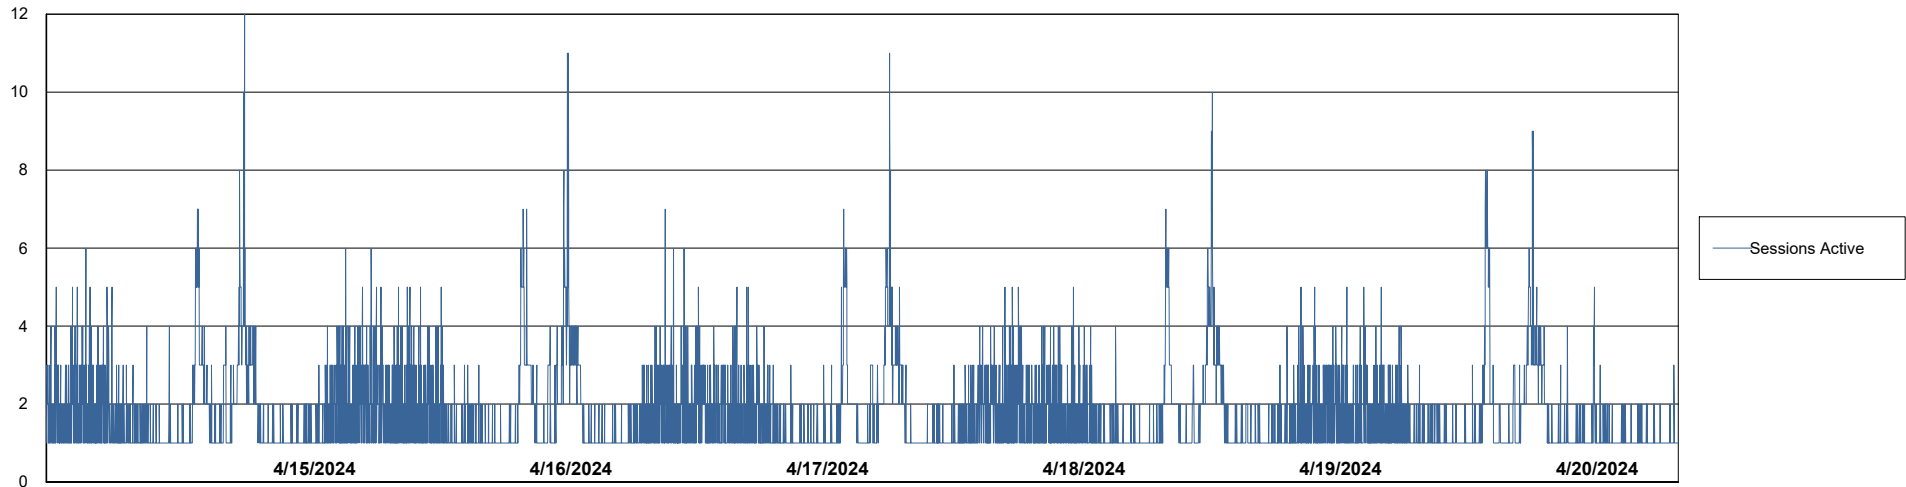

Weekly SLA Customer Report

Customer LTS(CleanLease)_Production
Database ID 126

Database Performance LTS_PRD_CLSABSBI01_ABS1

Weekly SLA Customer Report

Customer LTS(CleanLease)_Production
Database ID 126

Database Performance LTS_PRD_CLSABSD01_ABS1