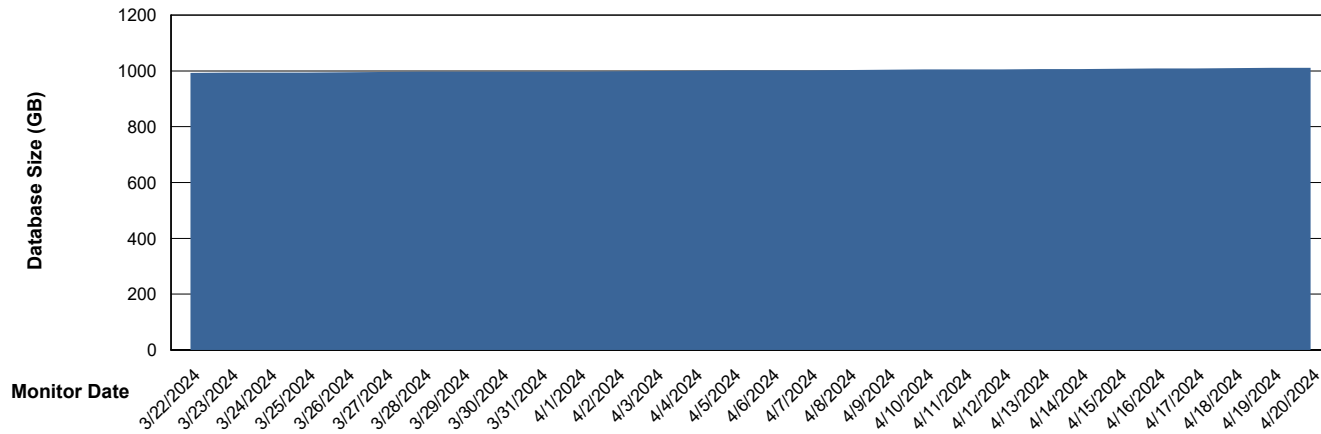

Customer LTS(CleanLease)_Production
Database ID 126

DATABASE SIZE LTS_PRD_CLSABSBI01_ABS1

Database growth over last month

DATABASE SIZE LTS_PRD_CLSABSDB01_ABS1

Database growth over last month

Weekly SLA Customer Report