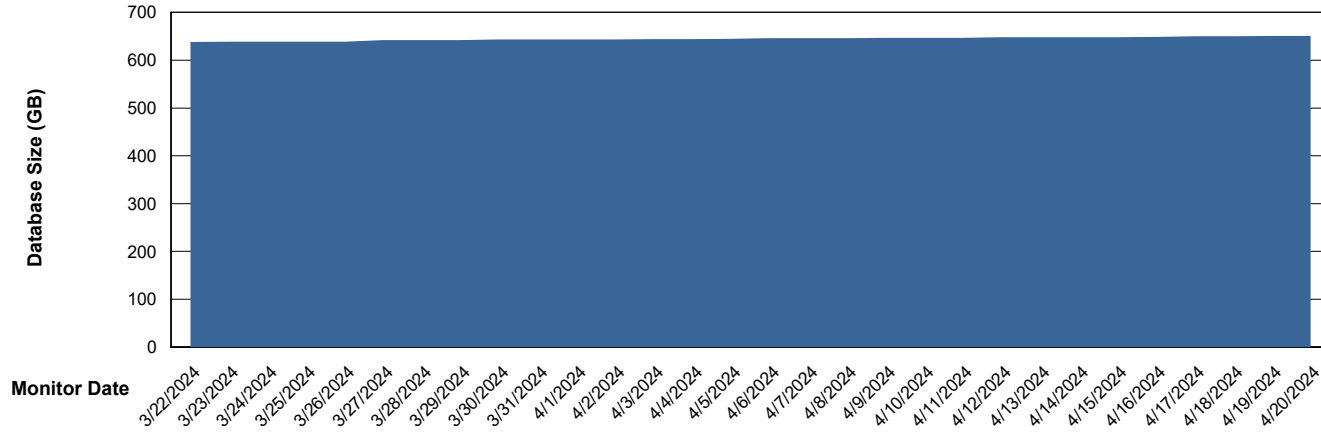

DATABASE SIZE LTS_PRD_CLSABSBI01_ABS1

Database growth over last month