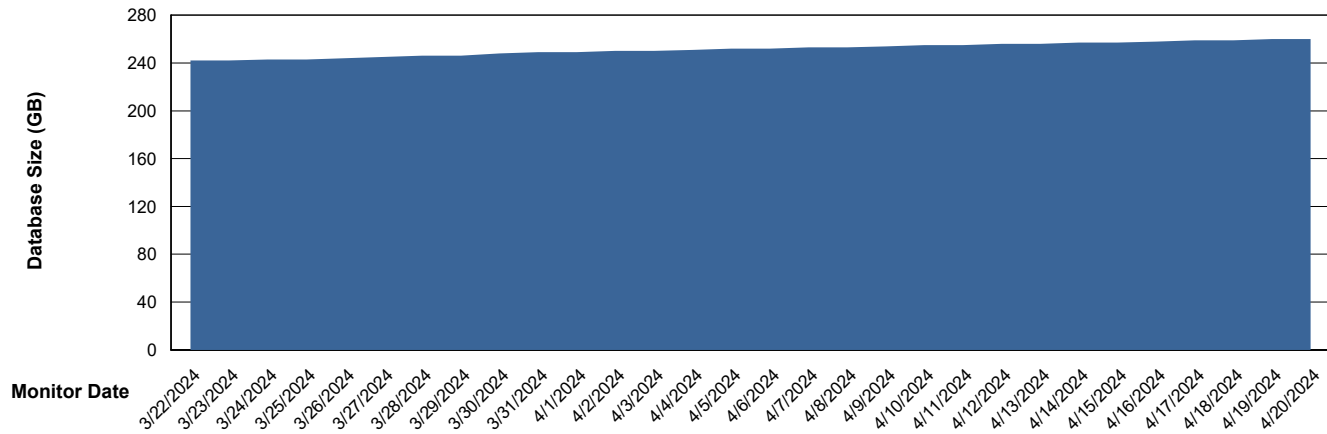

Customer KLH_Production (24/7)
Database ID 139

DATABASE SIZE KLH_PRD_SRSBIDB01_ABS1

Database growth over last month

DATABASE SIZE KLH_PRD_SRSDB01_ABS1

Database growth over last month

Weekly SLA Customer Report