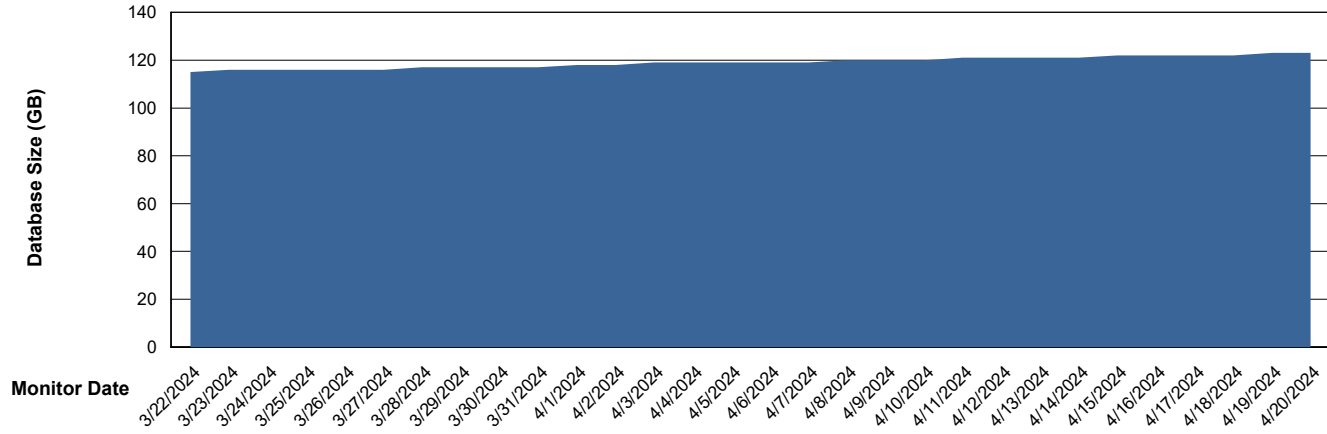

Weekly SLA Customer Report

Customer KLH_Production (24/7)
Database ID 139

Database Performance KLH_PRD_SRSD02_HSBABS1

DB Processes Max 0
DB Processes Max 1,000
DB Processes Max 4

Weekly SLA Customer Report

Customer KLH_Production (24/7)
Database ID 139

DATABASE SIZE KLH_PRD_SRSBIDB01_ABS1

Database growth over last month

DATABASE SIZE KLH_PRD_SRSDB01_ABS1

Database growth over last month

Weekly SLA Customer Report