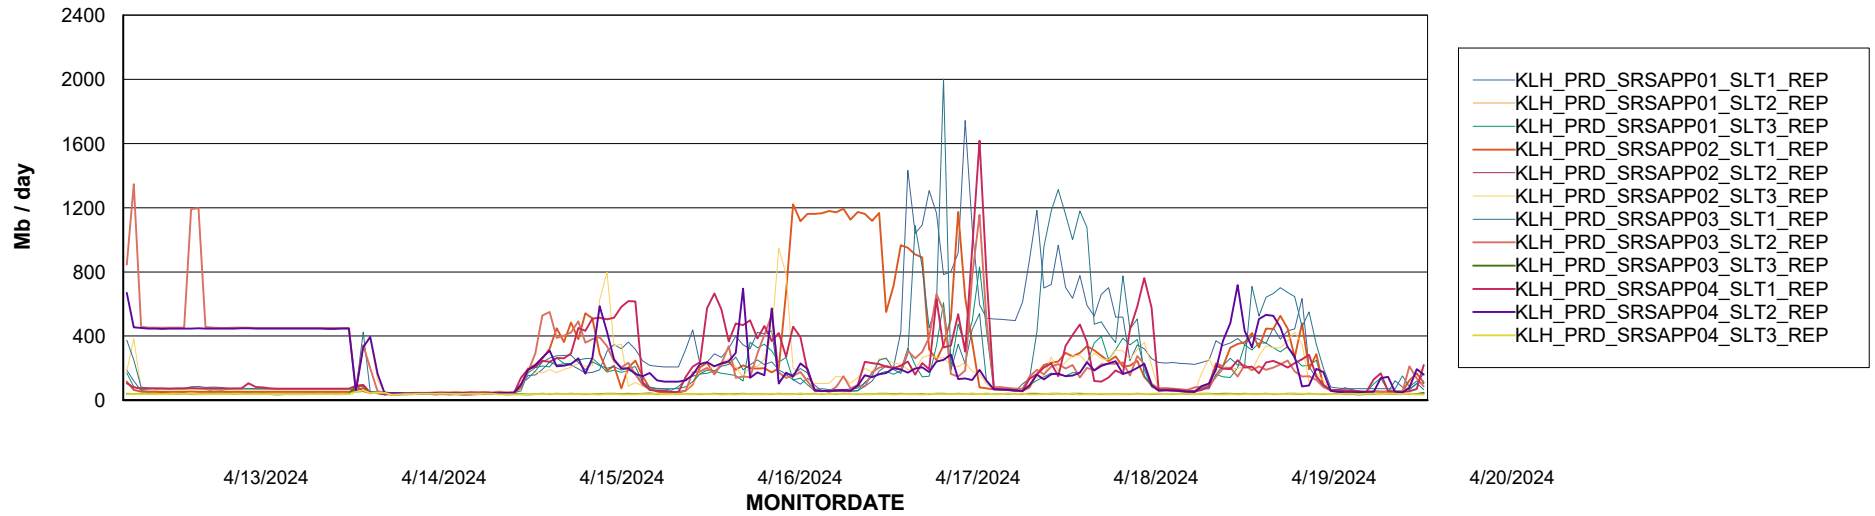

ABSSolute Application ReportServer Services

Avg memory used per ReportServer Service