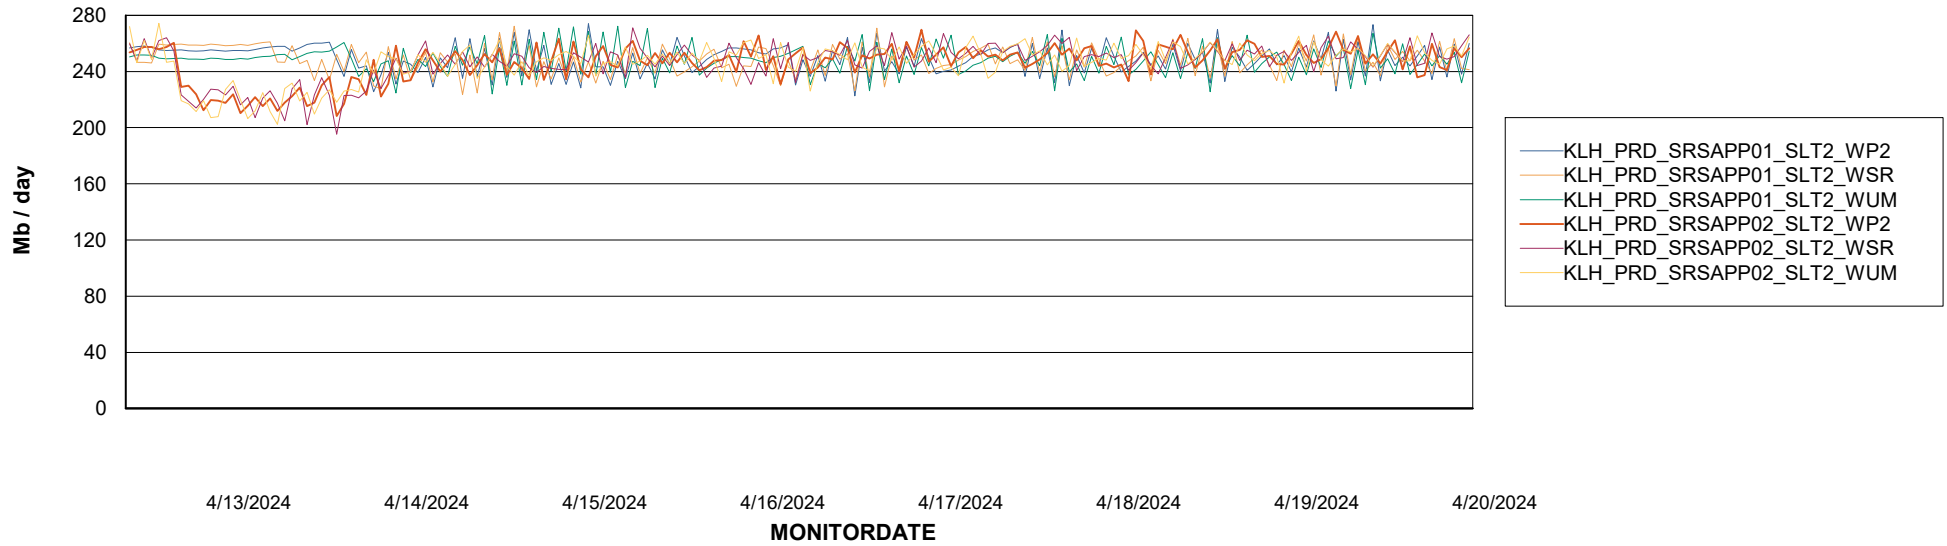

ABSolute Web Component Services

Avg memory used per ABS Web component