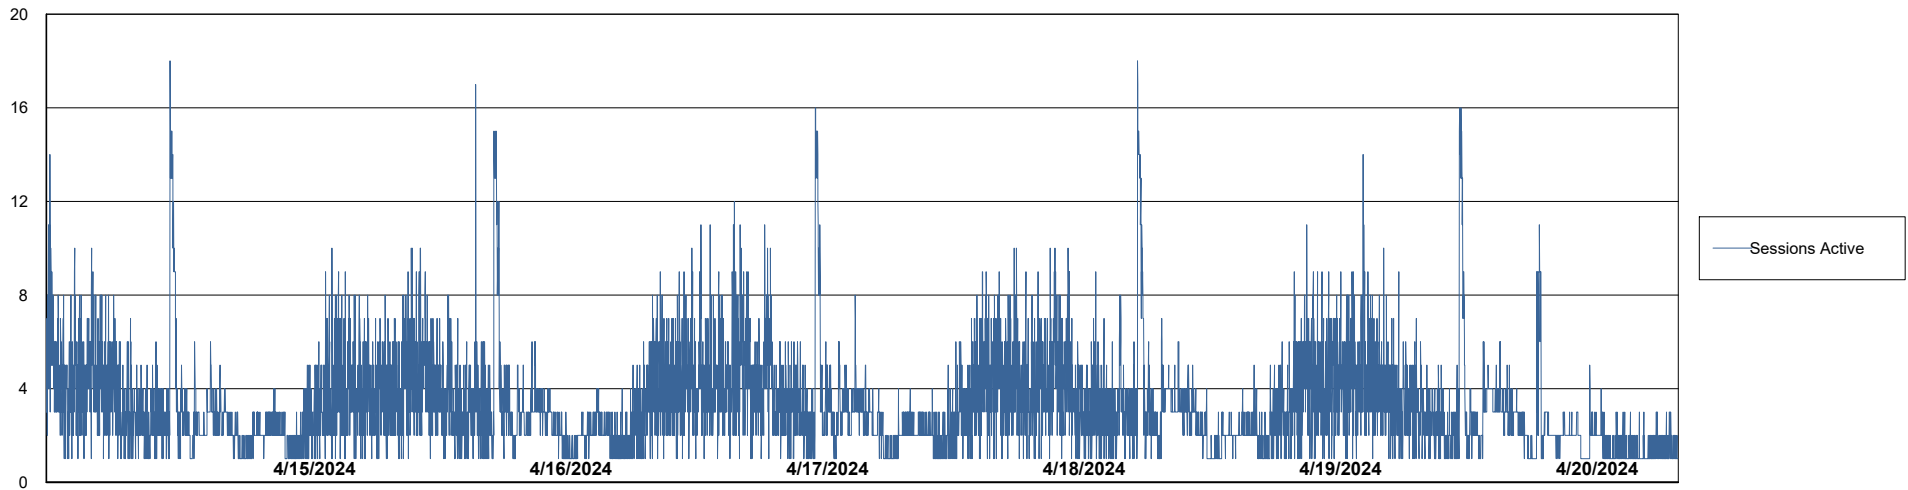

Weekly SLA Customer Report

Customer KLH_Production (24/7)
Database ID 139

Database Performance KLH_PRD_SRSBIDB01_ABS1

Weekly SLA Customer Report

Customer KLH_Production (24/7)
Database ID 139

Database Performance KLH_PRD_SRSDDB01_ABS1