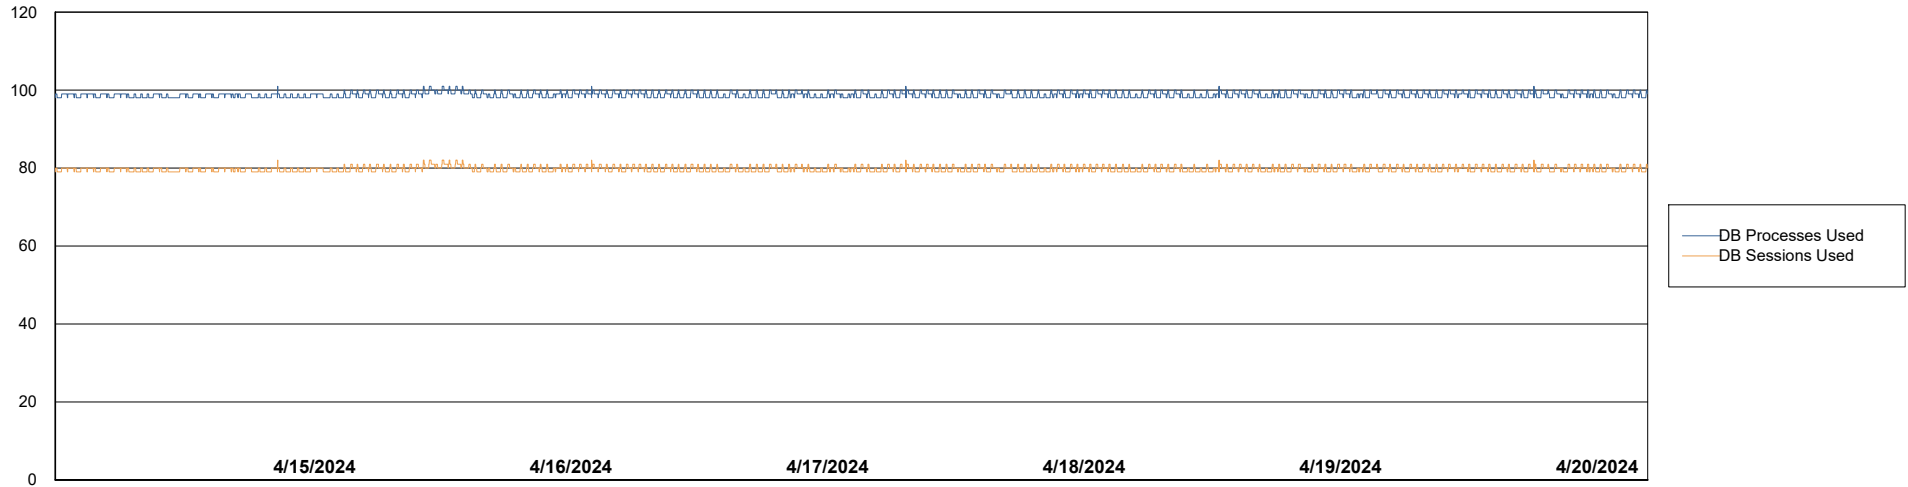

Database Performance KLH_PRD_SRSD02_HSBABS1

DB Processes Max 0
DB Processes Max 1,000
DB Processes Max 4