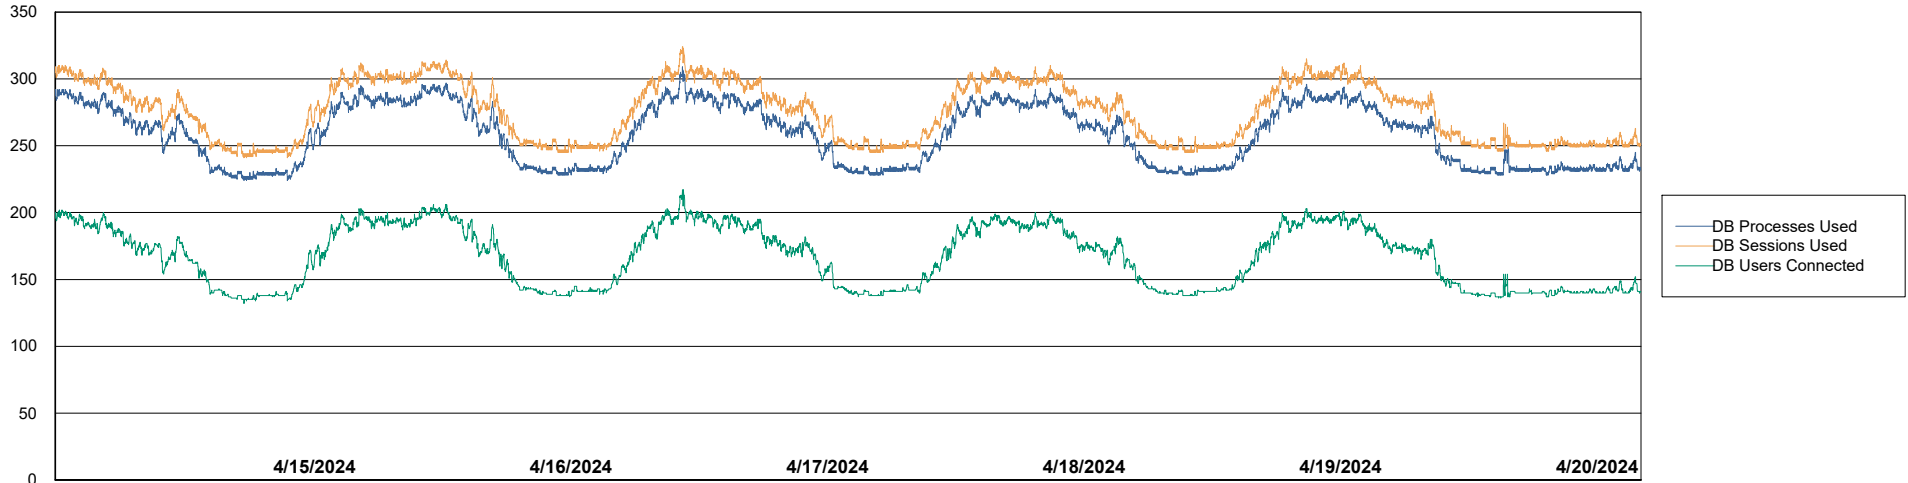

Weekly SLA Customer Report

Customer KLH_Production (24/7)
Database ID 139

Database Performance KLH_PRD_SRSBIDB01_ABS1

Weekly SLA Customer Report

Customer KLH_Production (24/7)
Database ID 139

Database Performance KLH_PRD_SRSDDB01_ABS1