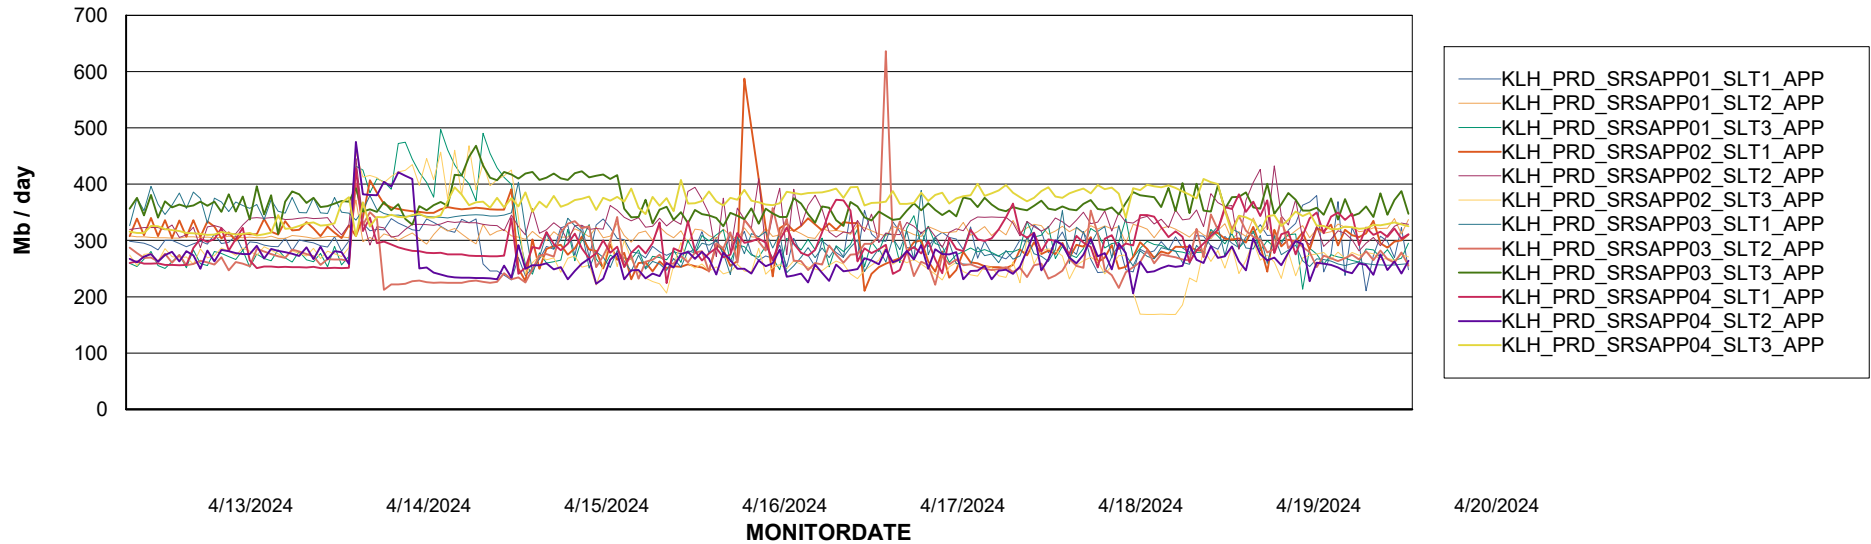

ABSSolute Application Server Services

Avg memory used per ABS Server Service