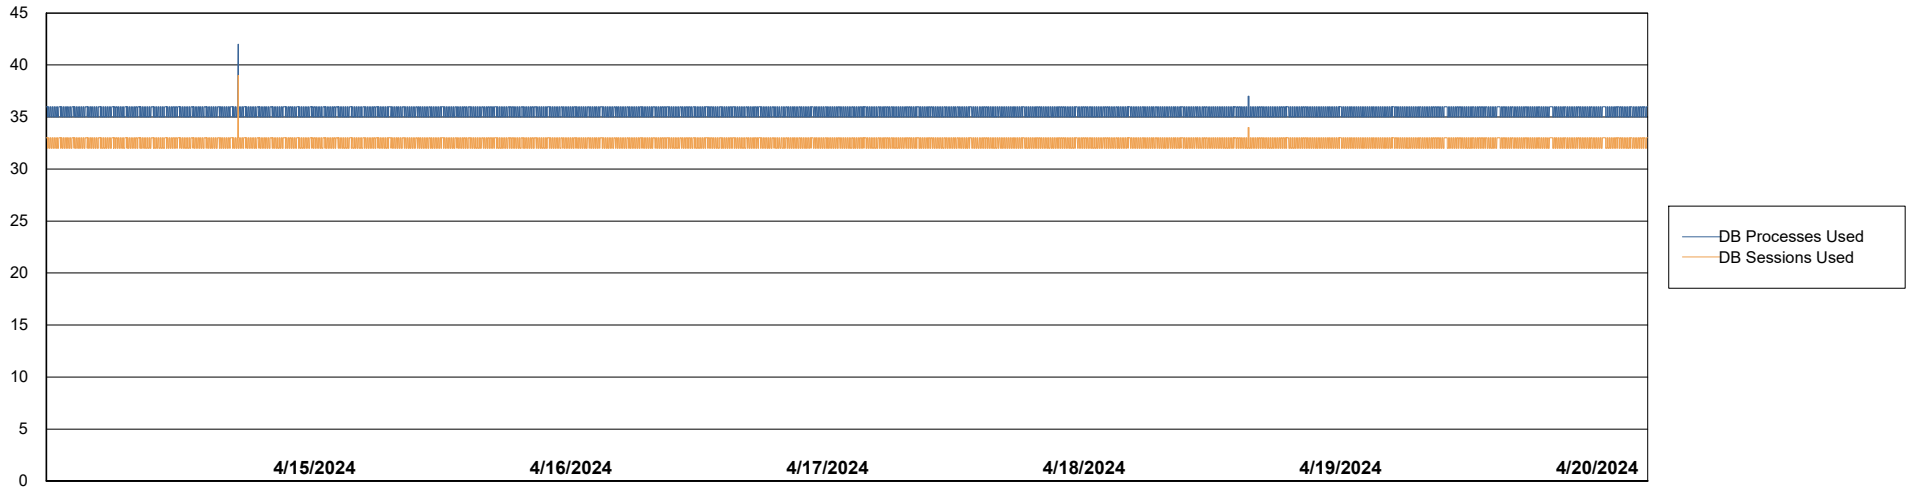

Database Performance KLA_STB_KLAHQORA06_DB_HSBABS1

DB Processes Max 1,000